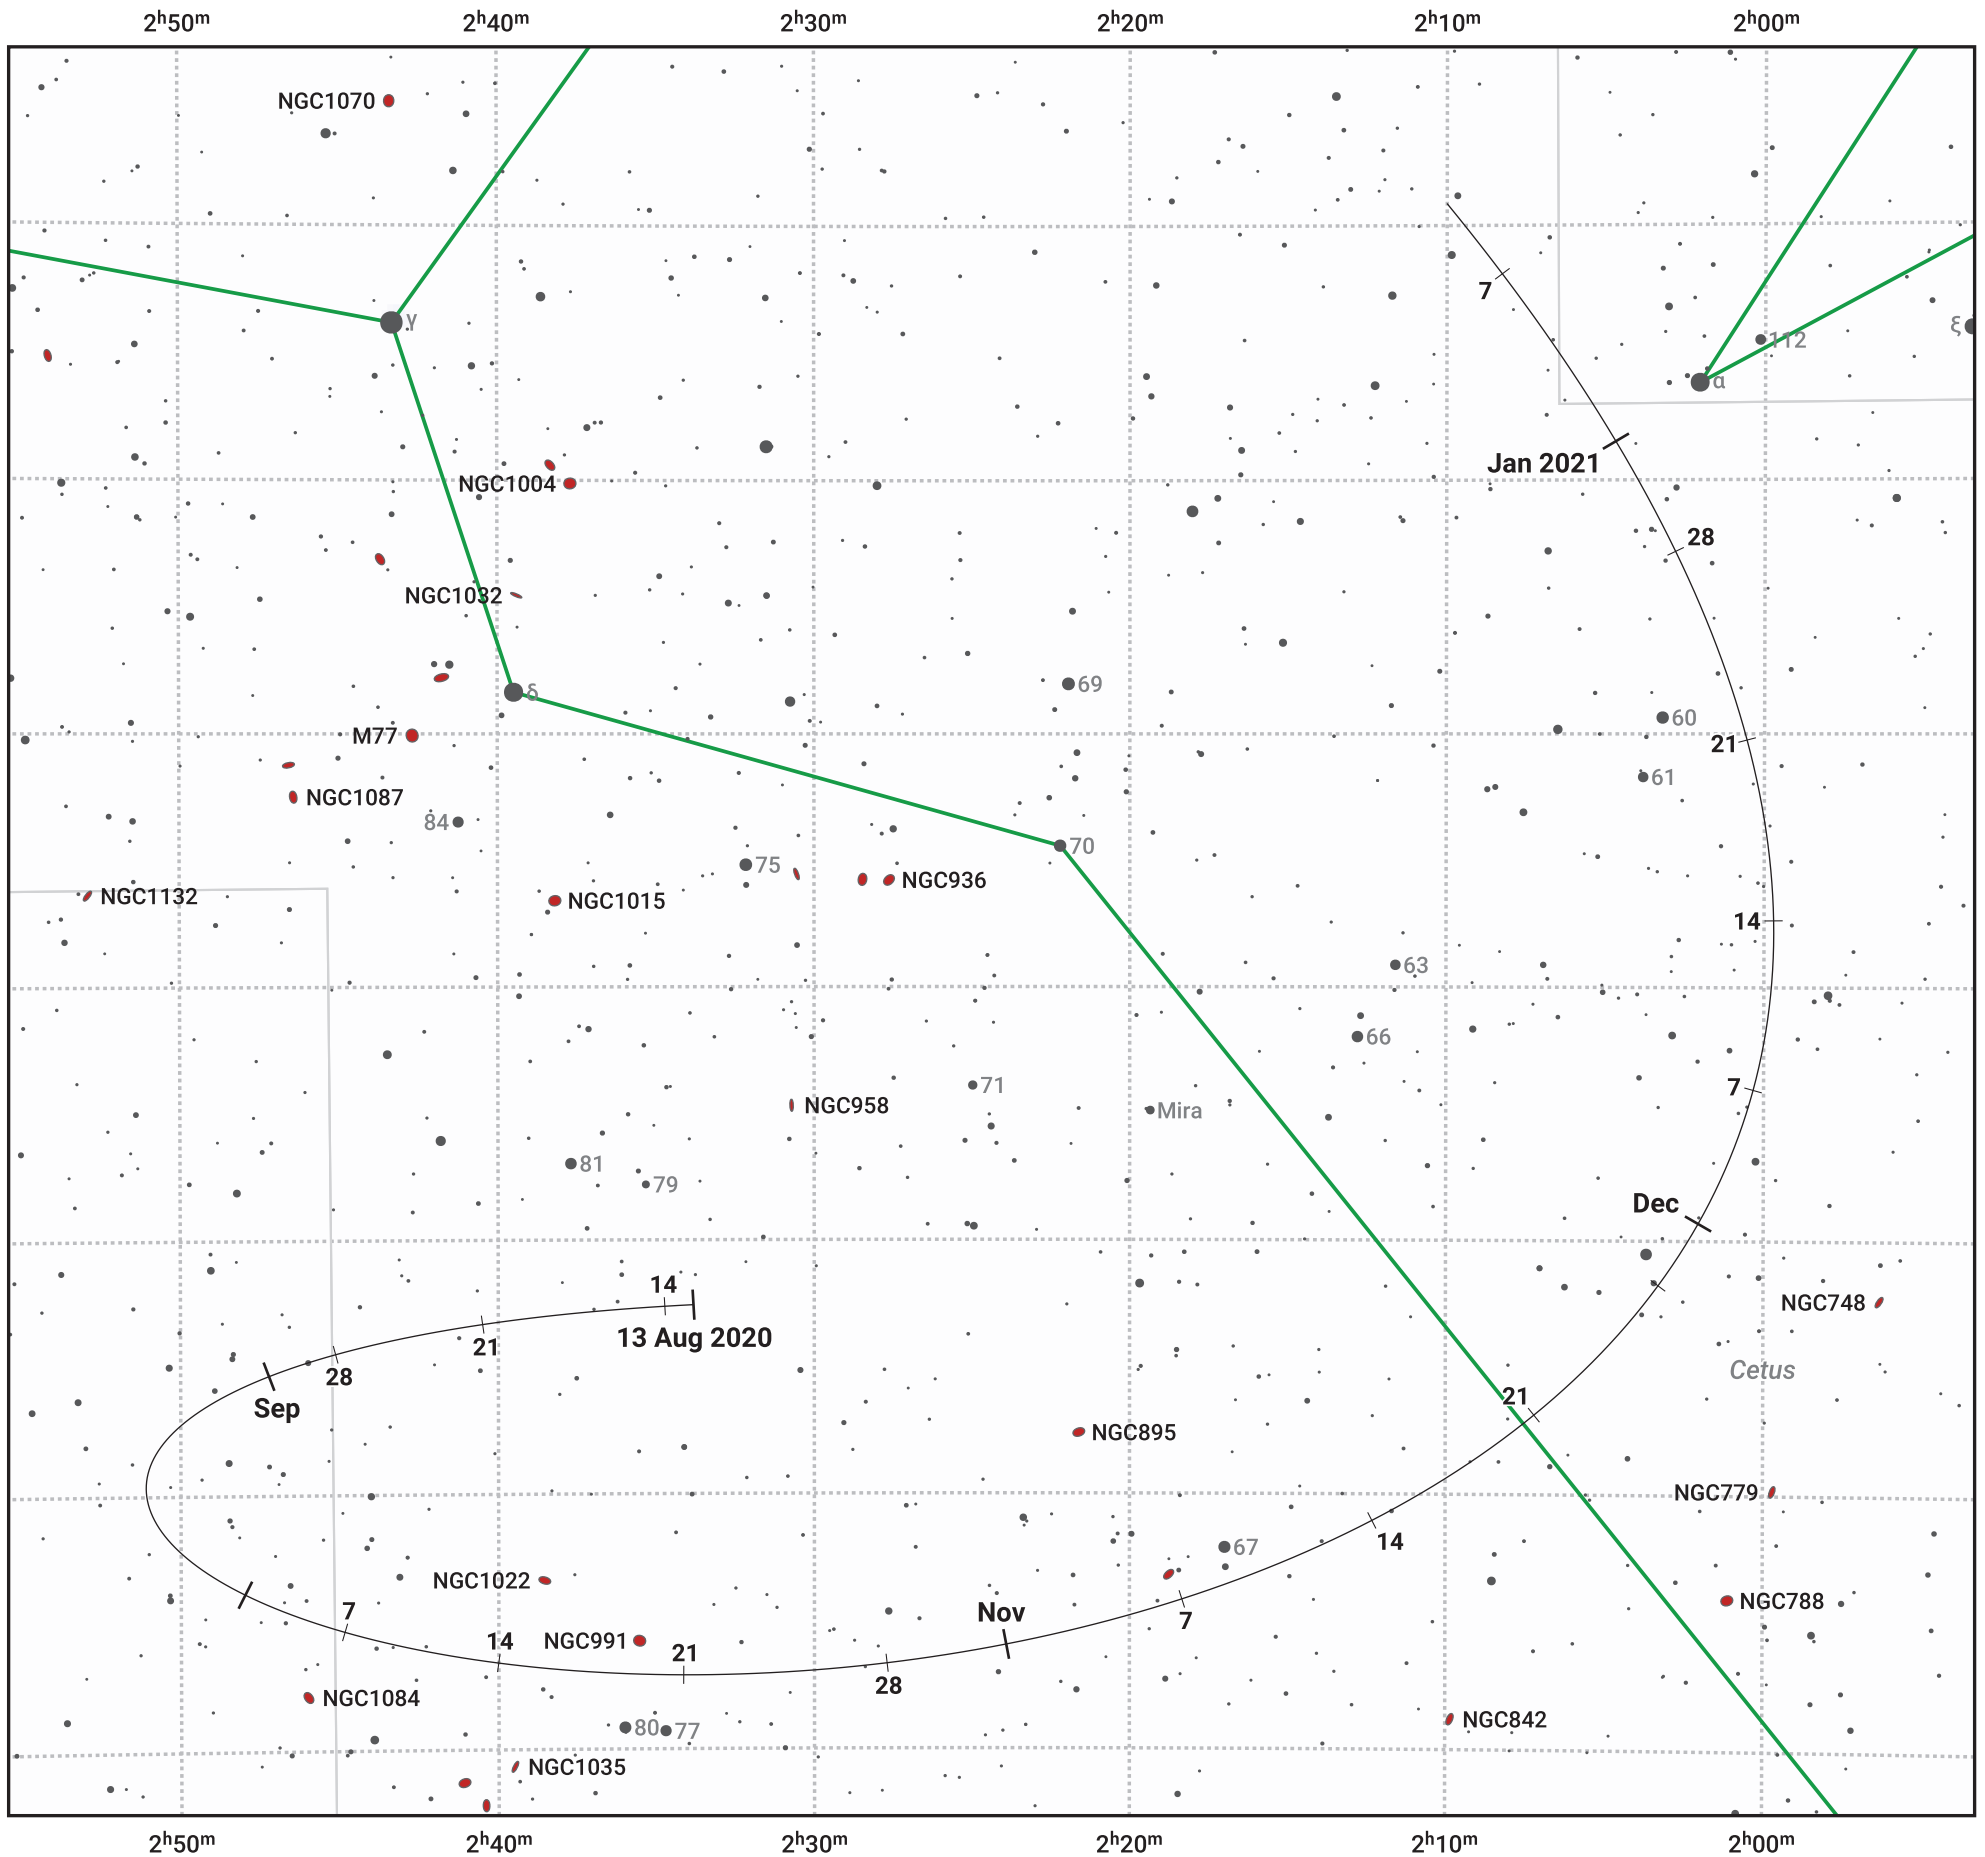

The path of Asteroid 471 Papagena around opposition on 27 Oct 2020

© Dominic Ford 2011–2024. Date markers placed at midnight UTC. Downloaded from <https://in-the-sky.org>

Magnitude scale: 10.0 9.0 8.0 7.0 6.0 5.0 4.0 3.0

— Ecliptic Plane

- Galaxy
- Bright nebula
- Open cluster
- ⊕ Globular cluster

Date	Mag	Phase
2020 Sep 1	10.2	96%
2020 Oct 1	9.6	98%
2020 Oct 2	9.6	98%
2020 Nov 1	9.2	99%
2020 Dec 1	9.8	98%
2021 Jan 1	10.4	95%