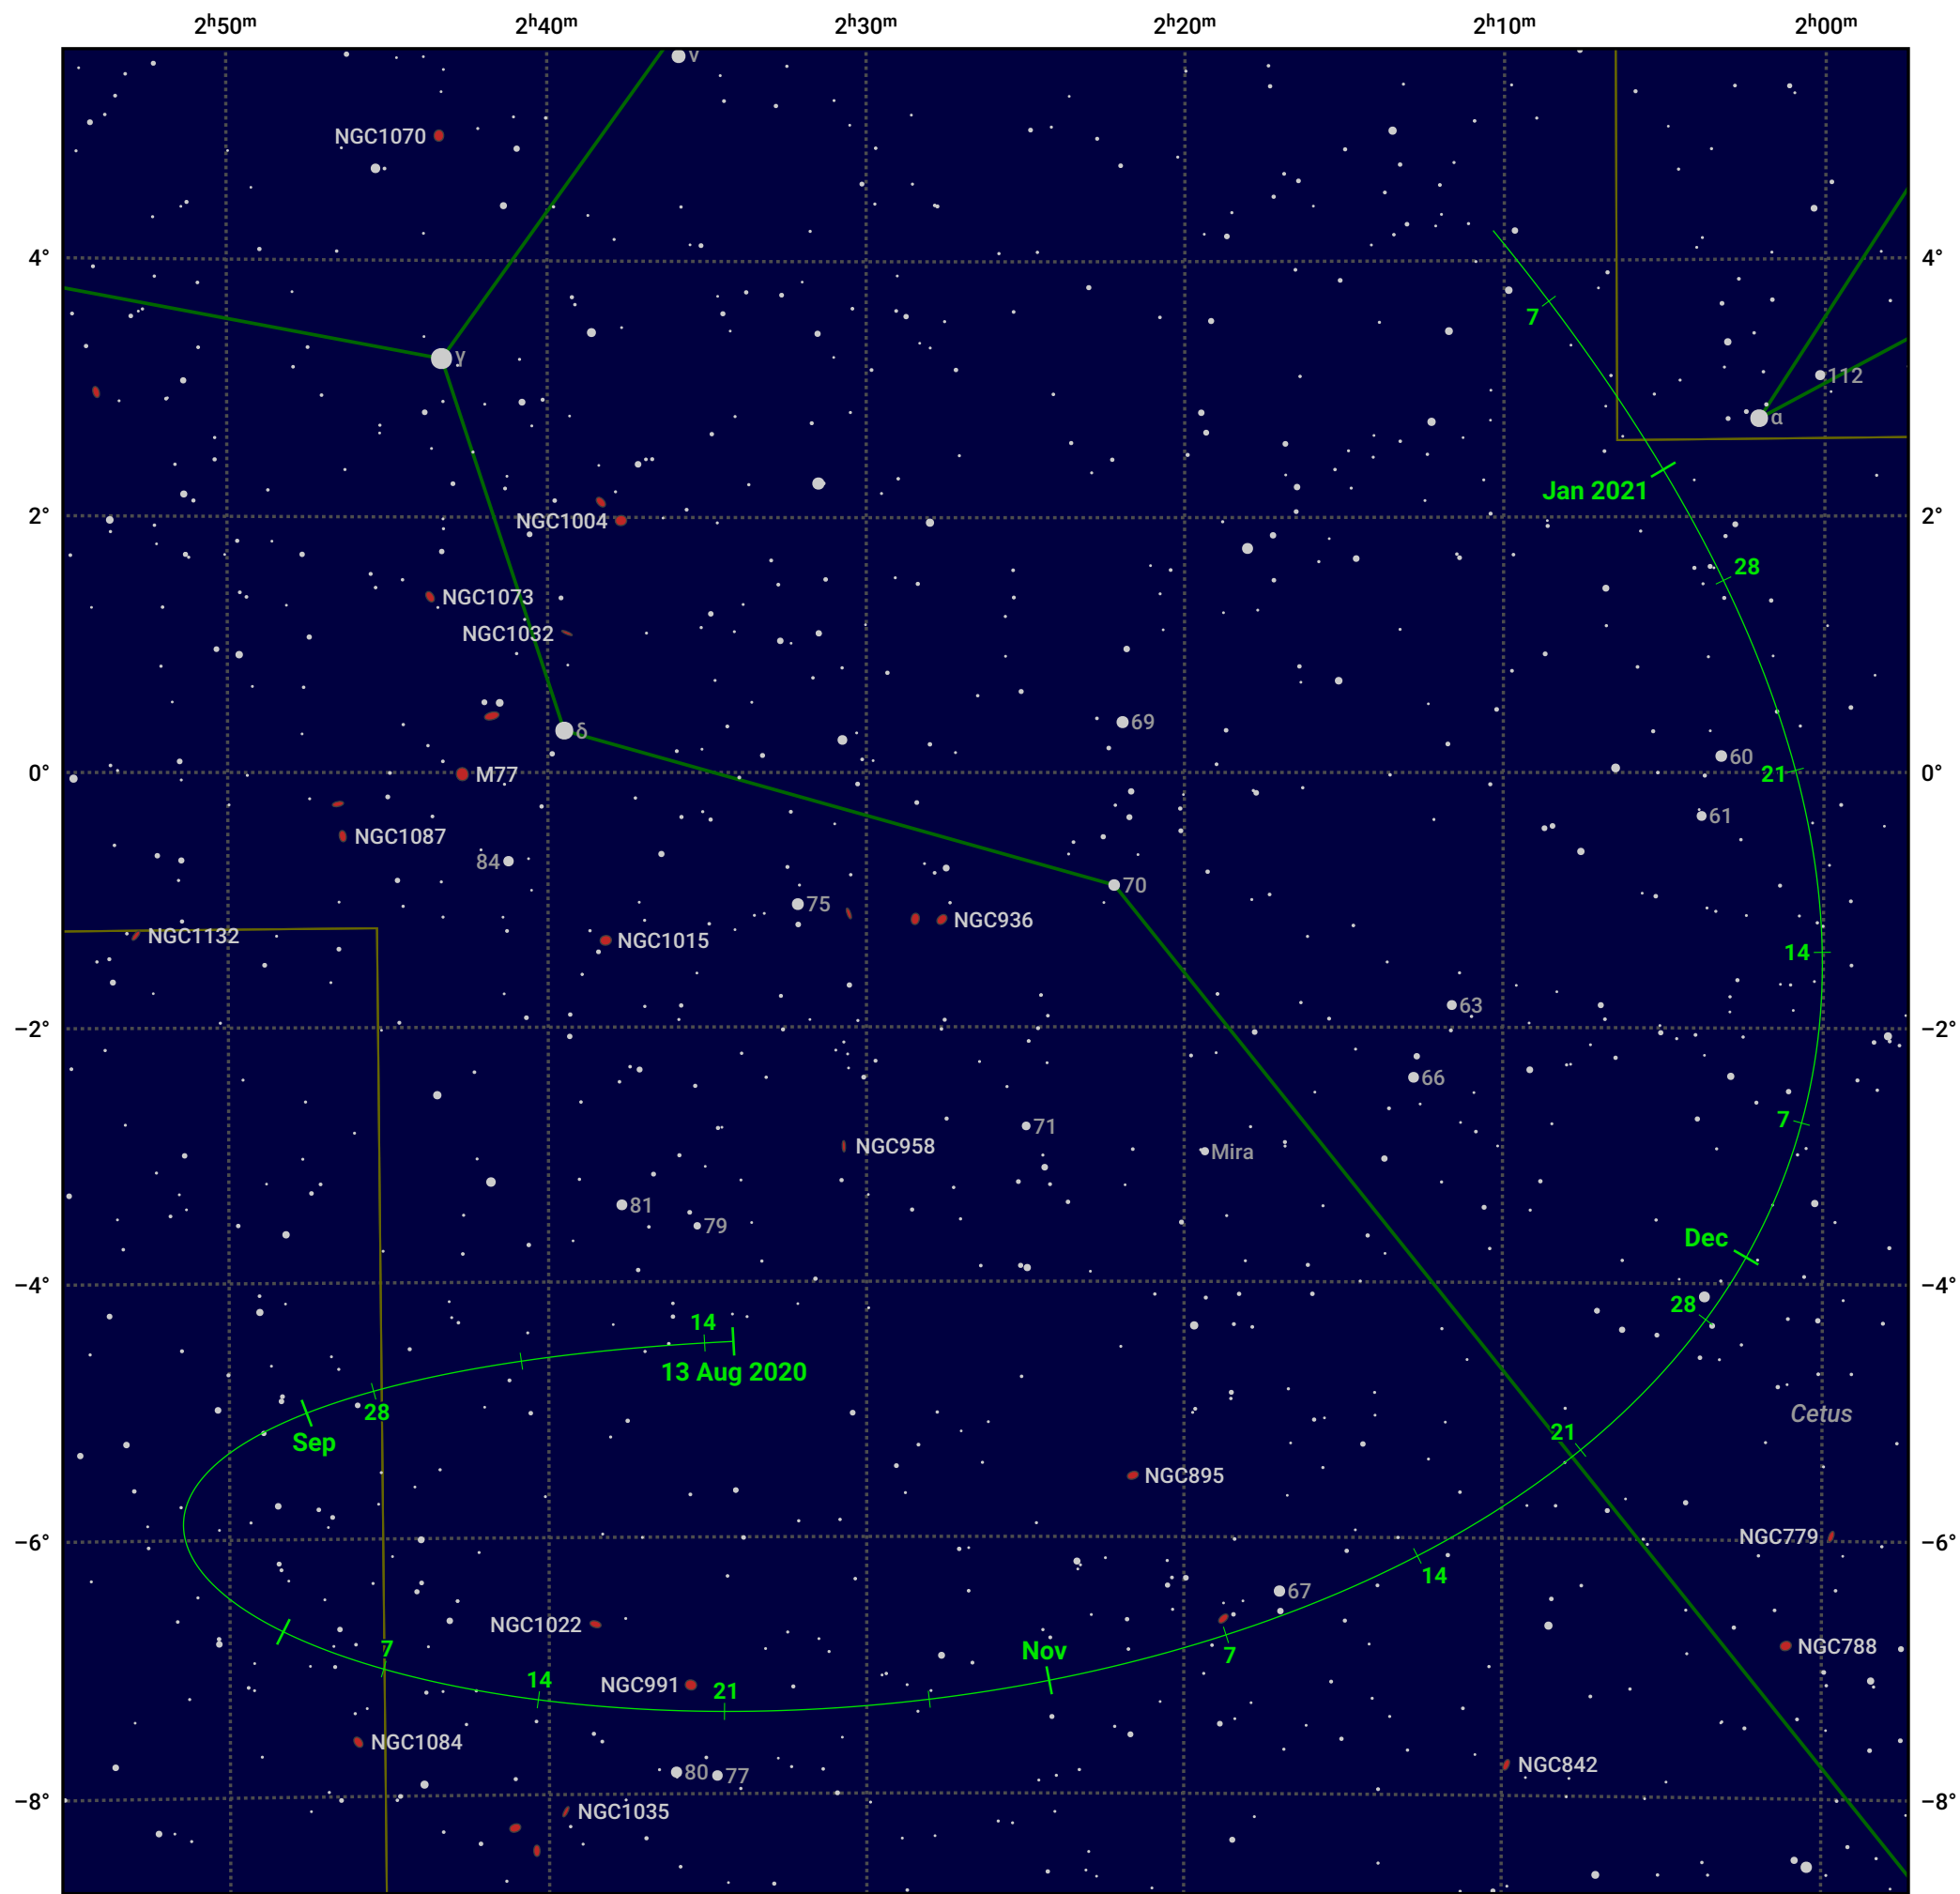

# The path of Asteroid 471 Papagena around opposition on 27 Oct 2020

© Dominic Ford 2011–2023. Date markers placed at midnight UTC. Downloaded from <https://in-the-sky.org>

Magnitude scale: 10.0 9.0 8.0 7.0 6.0 5.0 4.0 3.0

— Ecliptic Plane

Galaxy Bright nebula Open cluster Globular cluster

Date	Mag	Phase
2020 Sep 1	10.2	96%
2020 Oct 1	9.6	98%
2020 Oct 2	9.6	98%
2020 Nov 1	9.2	99%
2020 Dec 1	9.8	98%
2021 Jan 1	10.4	95%