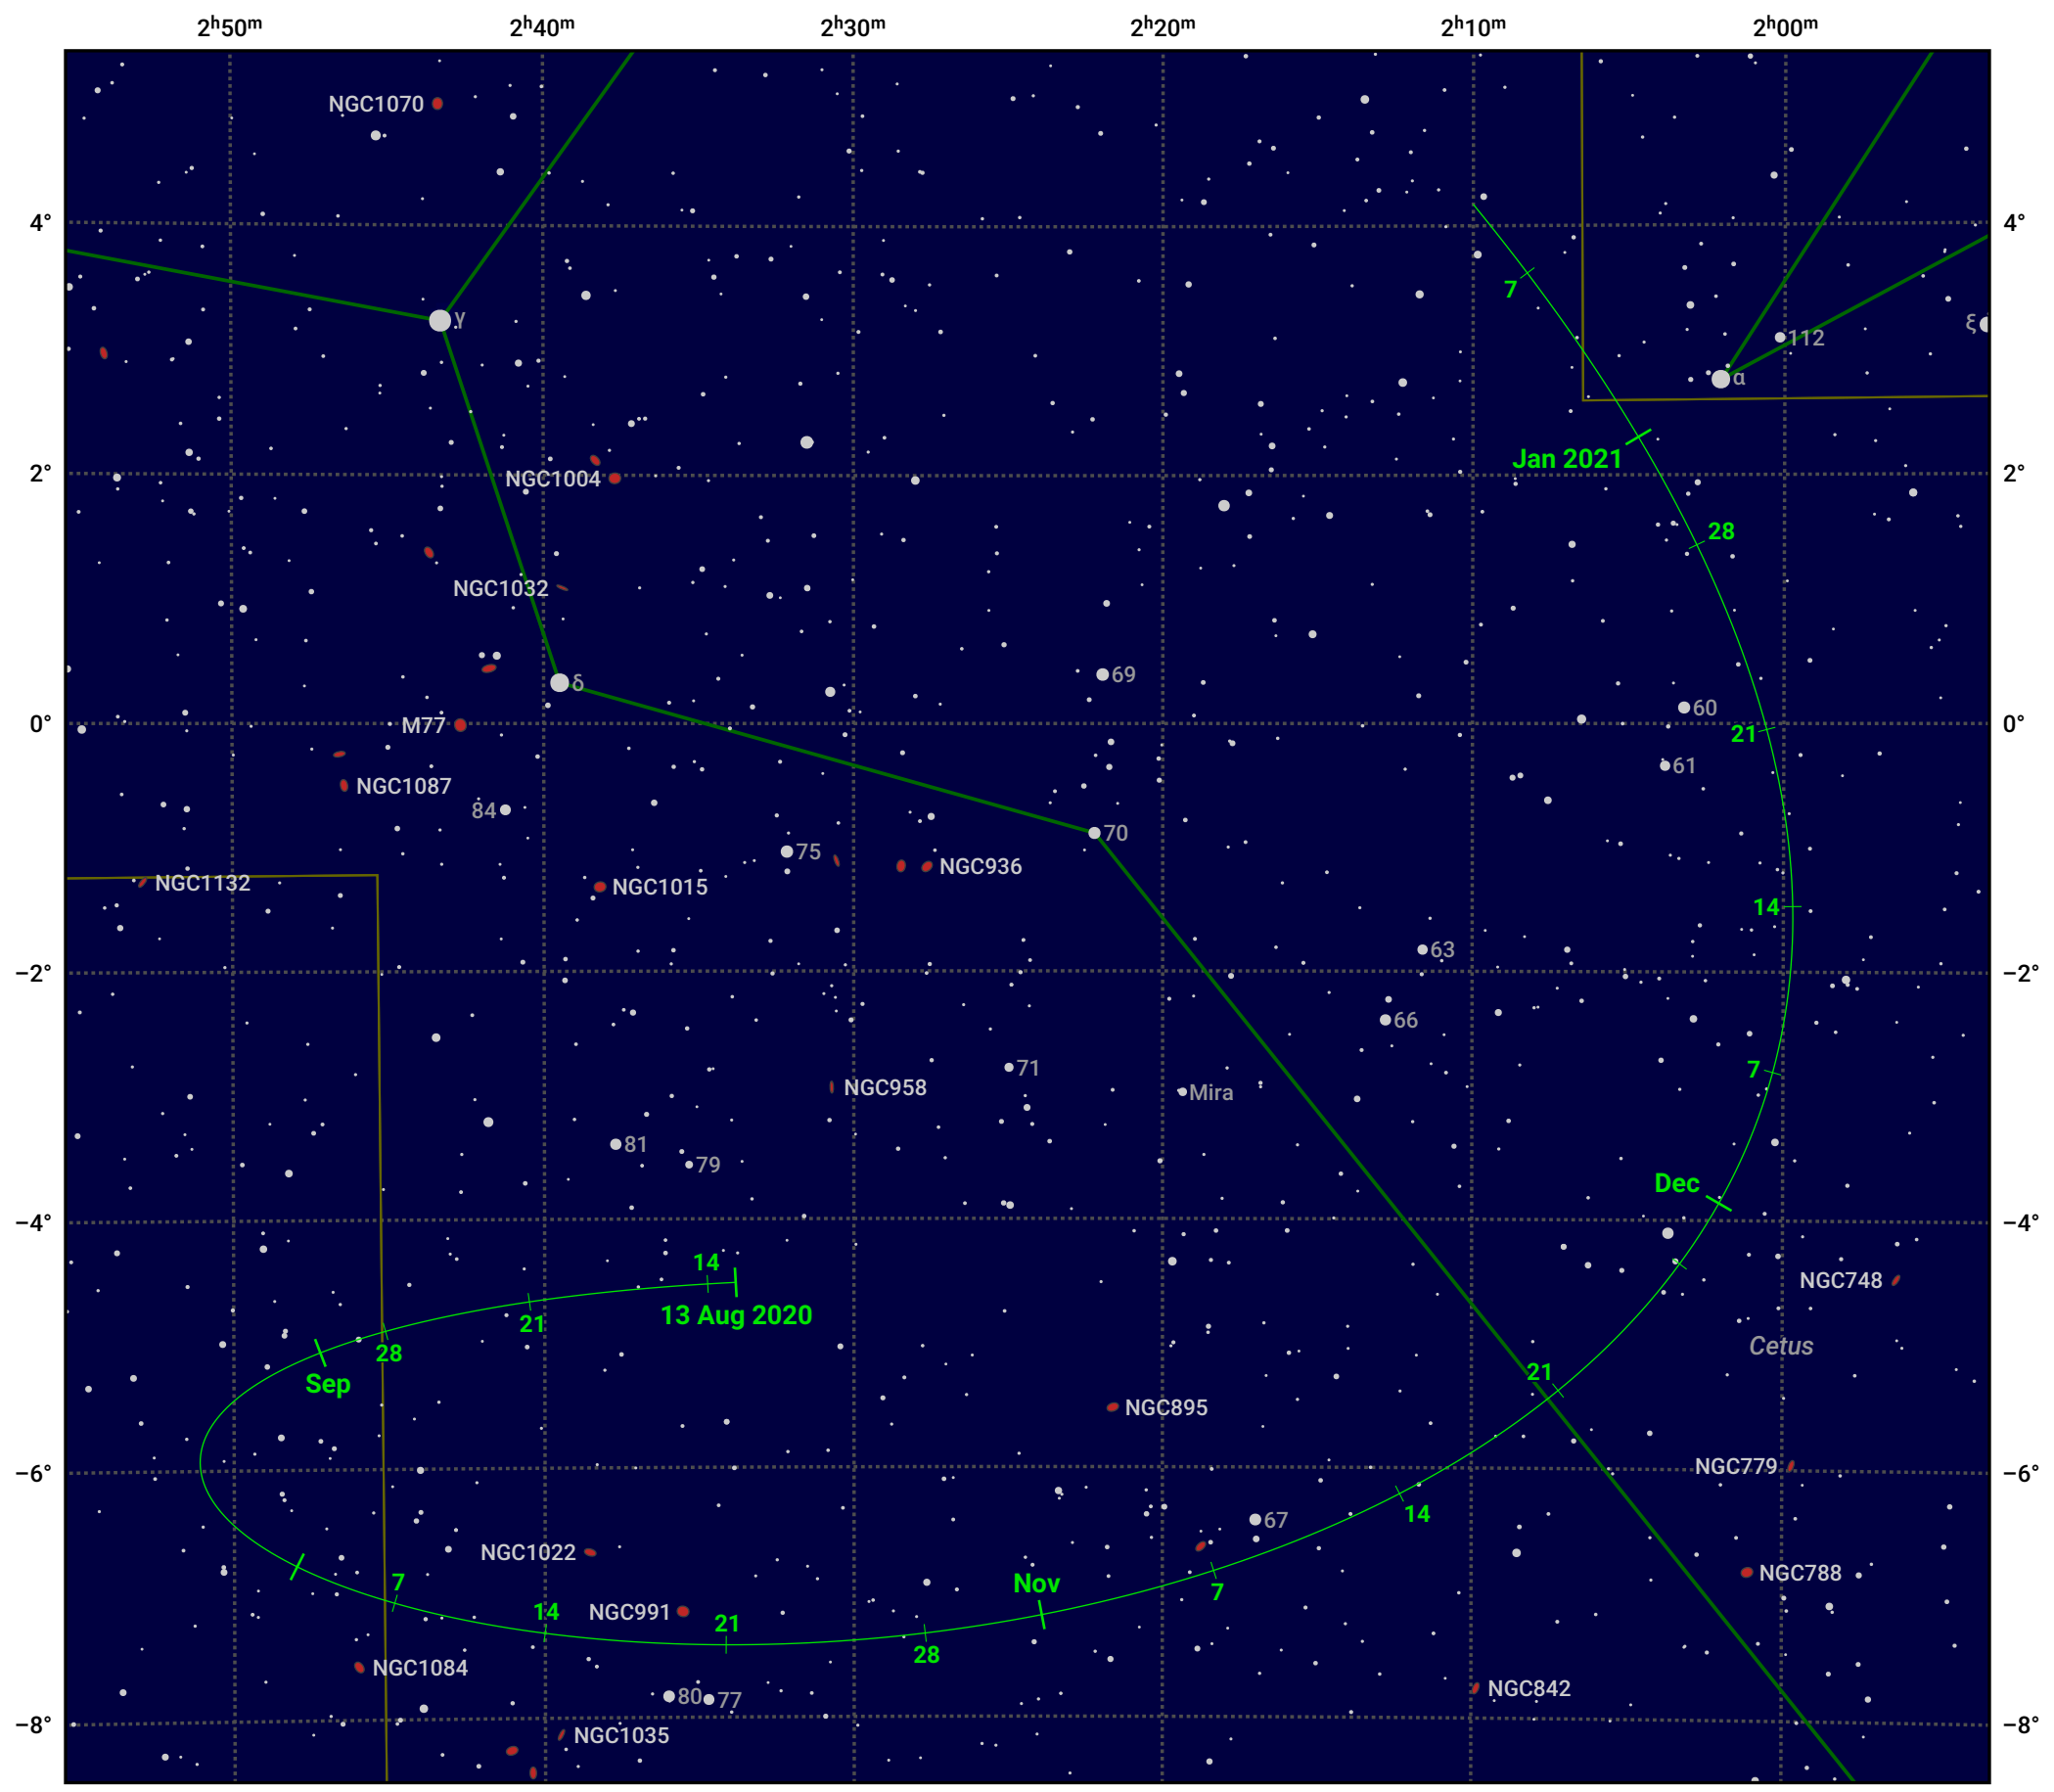

The path of Asteroid 471 Papagena around opposition on 27 Oct 2020

© Dominic Ford 2011–2024. Date markers placed at midnight UTC. Downloaded from <https://in-the-sky.org>

Magnitude scale: 10.0 9.0 8.0 7.0 6.0 5.0 4.0 3.0

— Ecliptic Plane

Galaxy Bright nebula Open cluster Globular cluster

Date	Mag	Phase
2020 Sep 1	10.2	96%
2020 Oct 1	9.6	98%
2020 Oct 2	9.6	98%
2020 Nov 1	9.2	99%
2020 Dec 1	9.8	98%
2021 Jan 1	10.4	95%