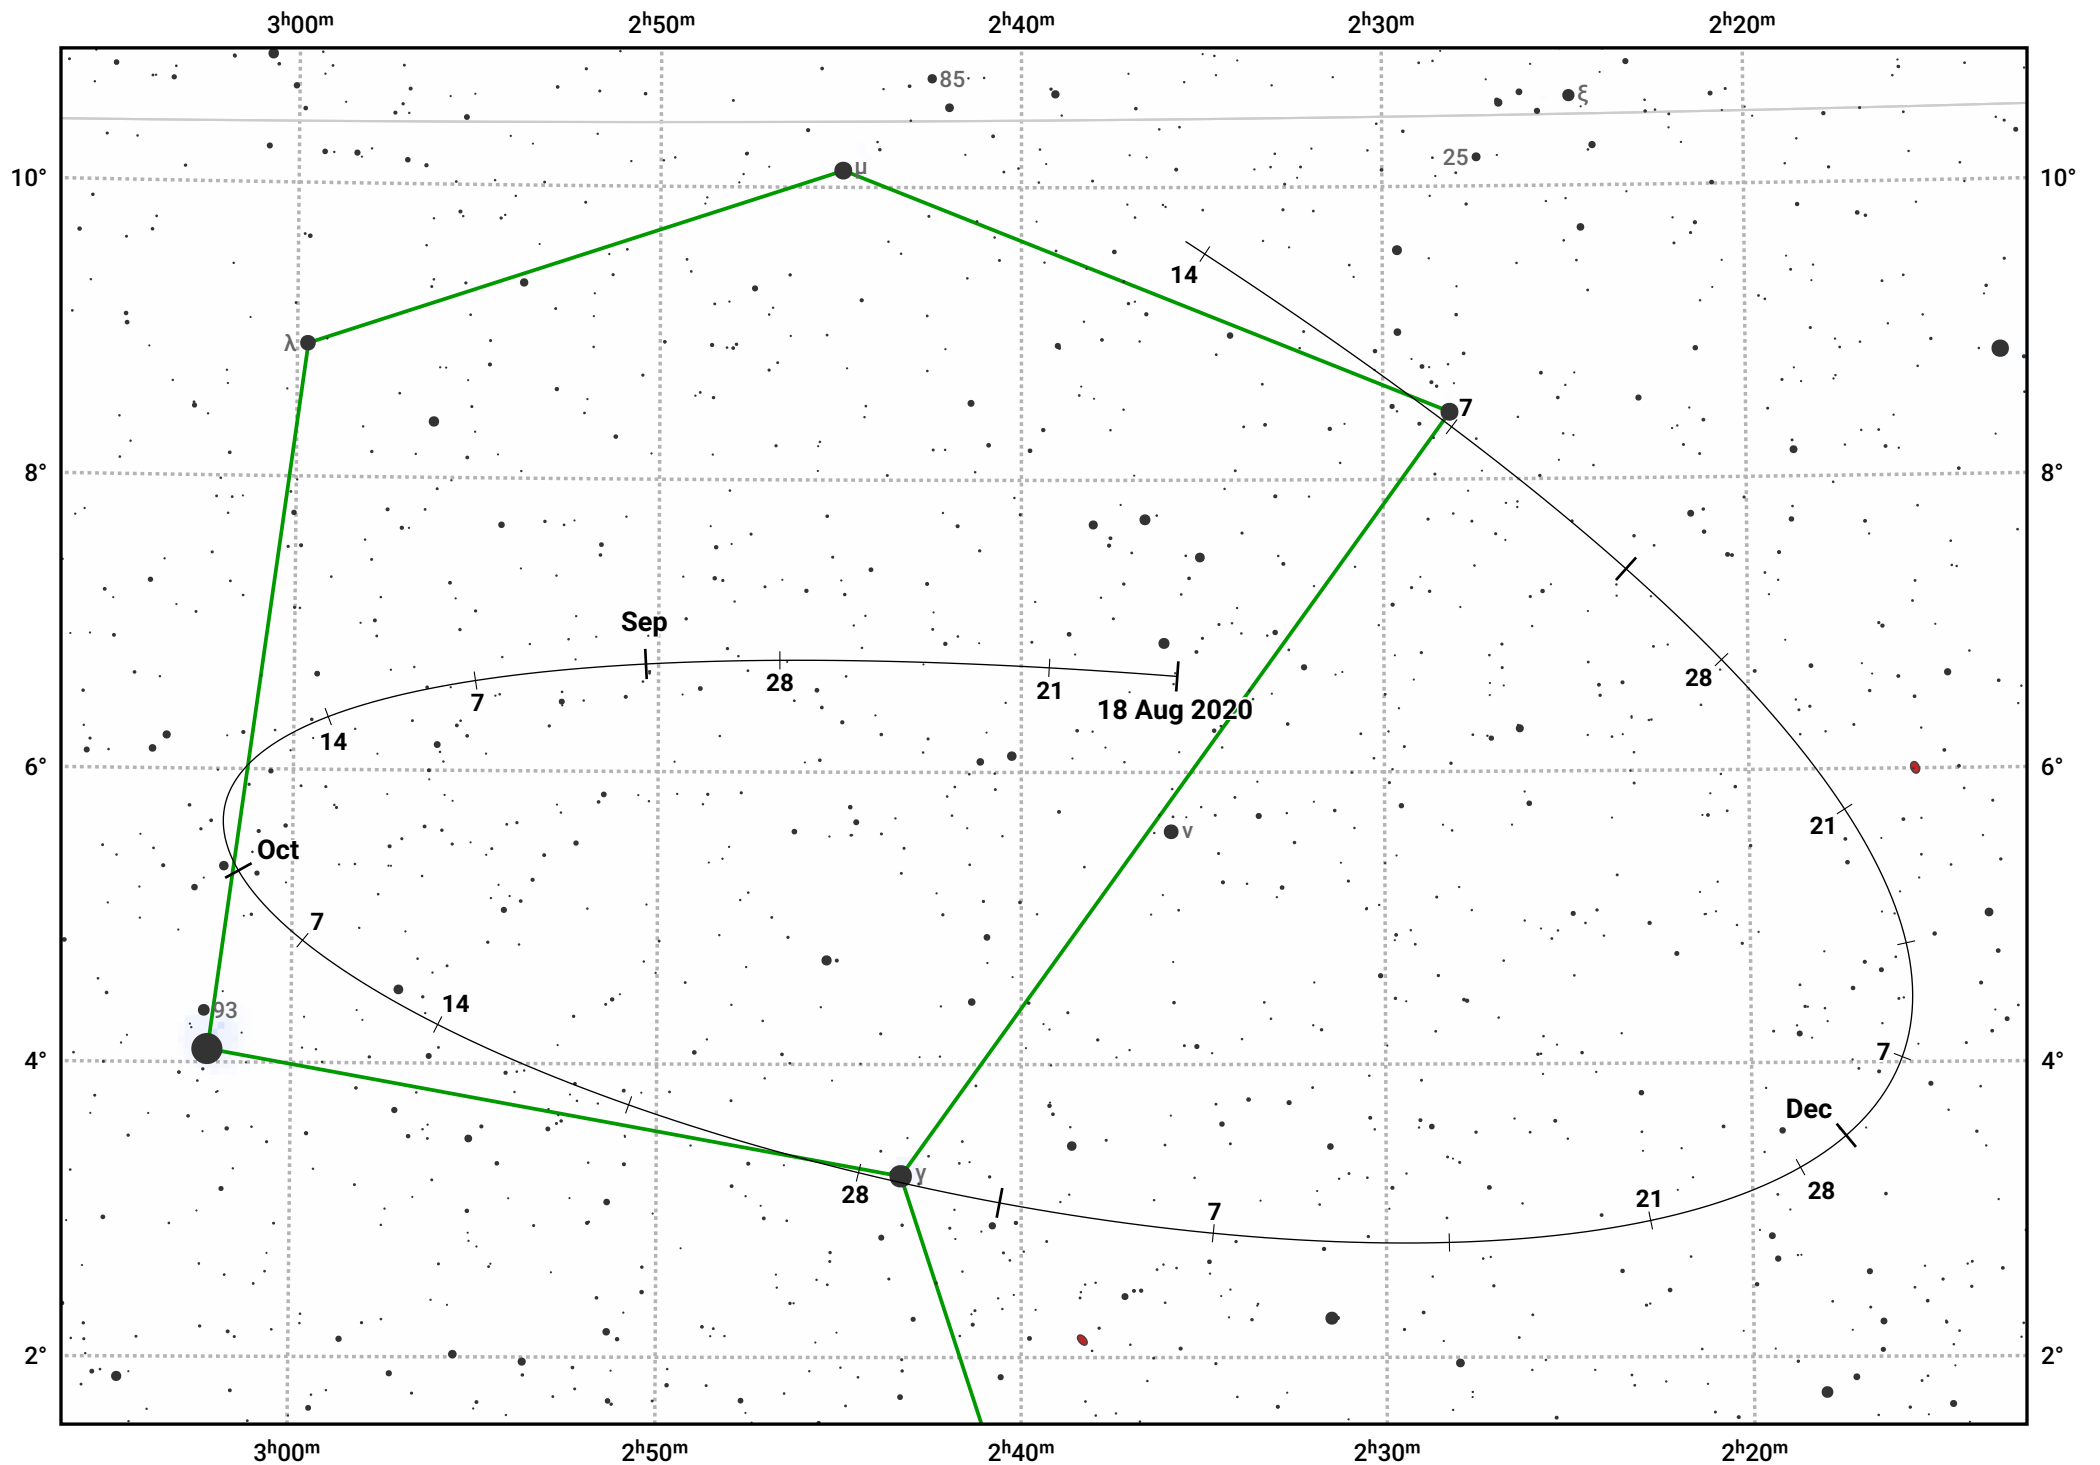

The path of Asteroid 8 Flora around opposition on 1 Nov 2020

© Dominic Ford 2011–2023. Date markers placed at midnight UTC. Downloaded from <https://in-the-sky.org>

Magnitude scale: 11.0 10.0 9.0 8.0 7.0 6.0 5.0 4.0 3.0 2.0

— Ecliptic Plane

- Galaxy
- Bright nebula
- Open cluster
- ⊕ Globular cluster

Date	Mag	Phase
2020 Sep 1	9.6	94%
2020 Sep 29	8.9	97%
2020 Oct 1	8.9	97%
2020 Nov 1	8.2	100%
2020 Dec 1	8.9	97%
2021 Jan 1	9.7	94%
2021 Jan 10	9.9	93%