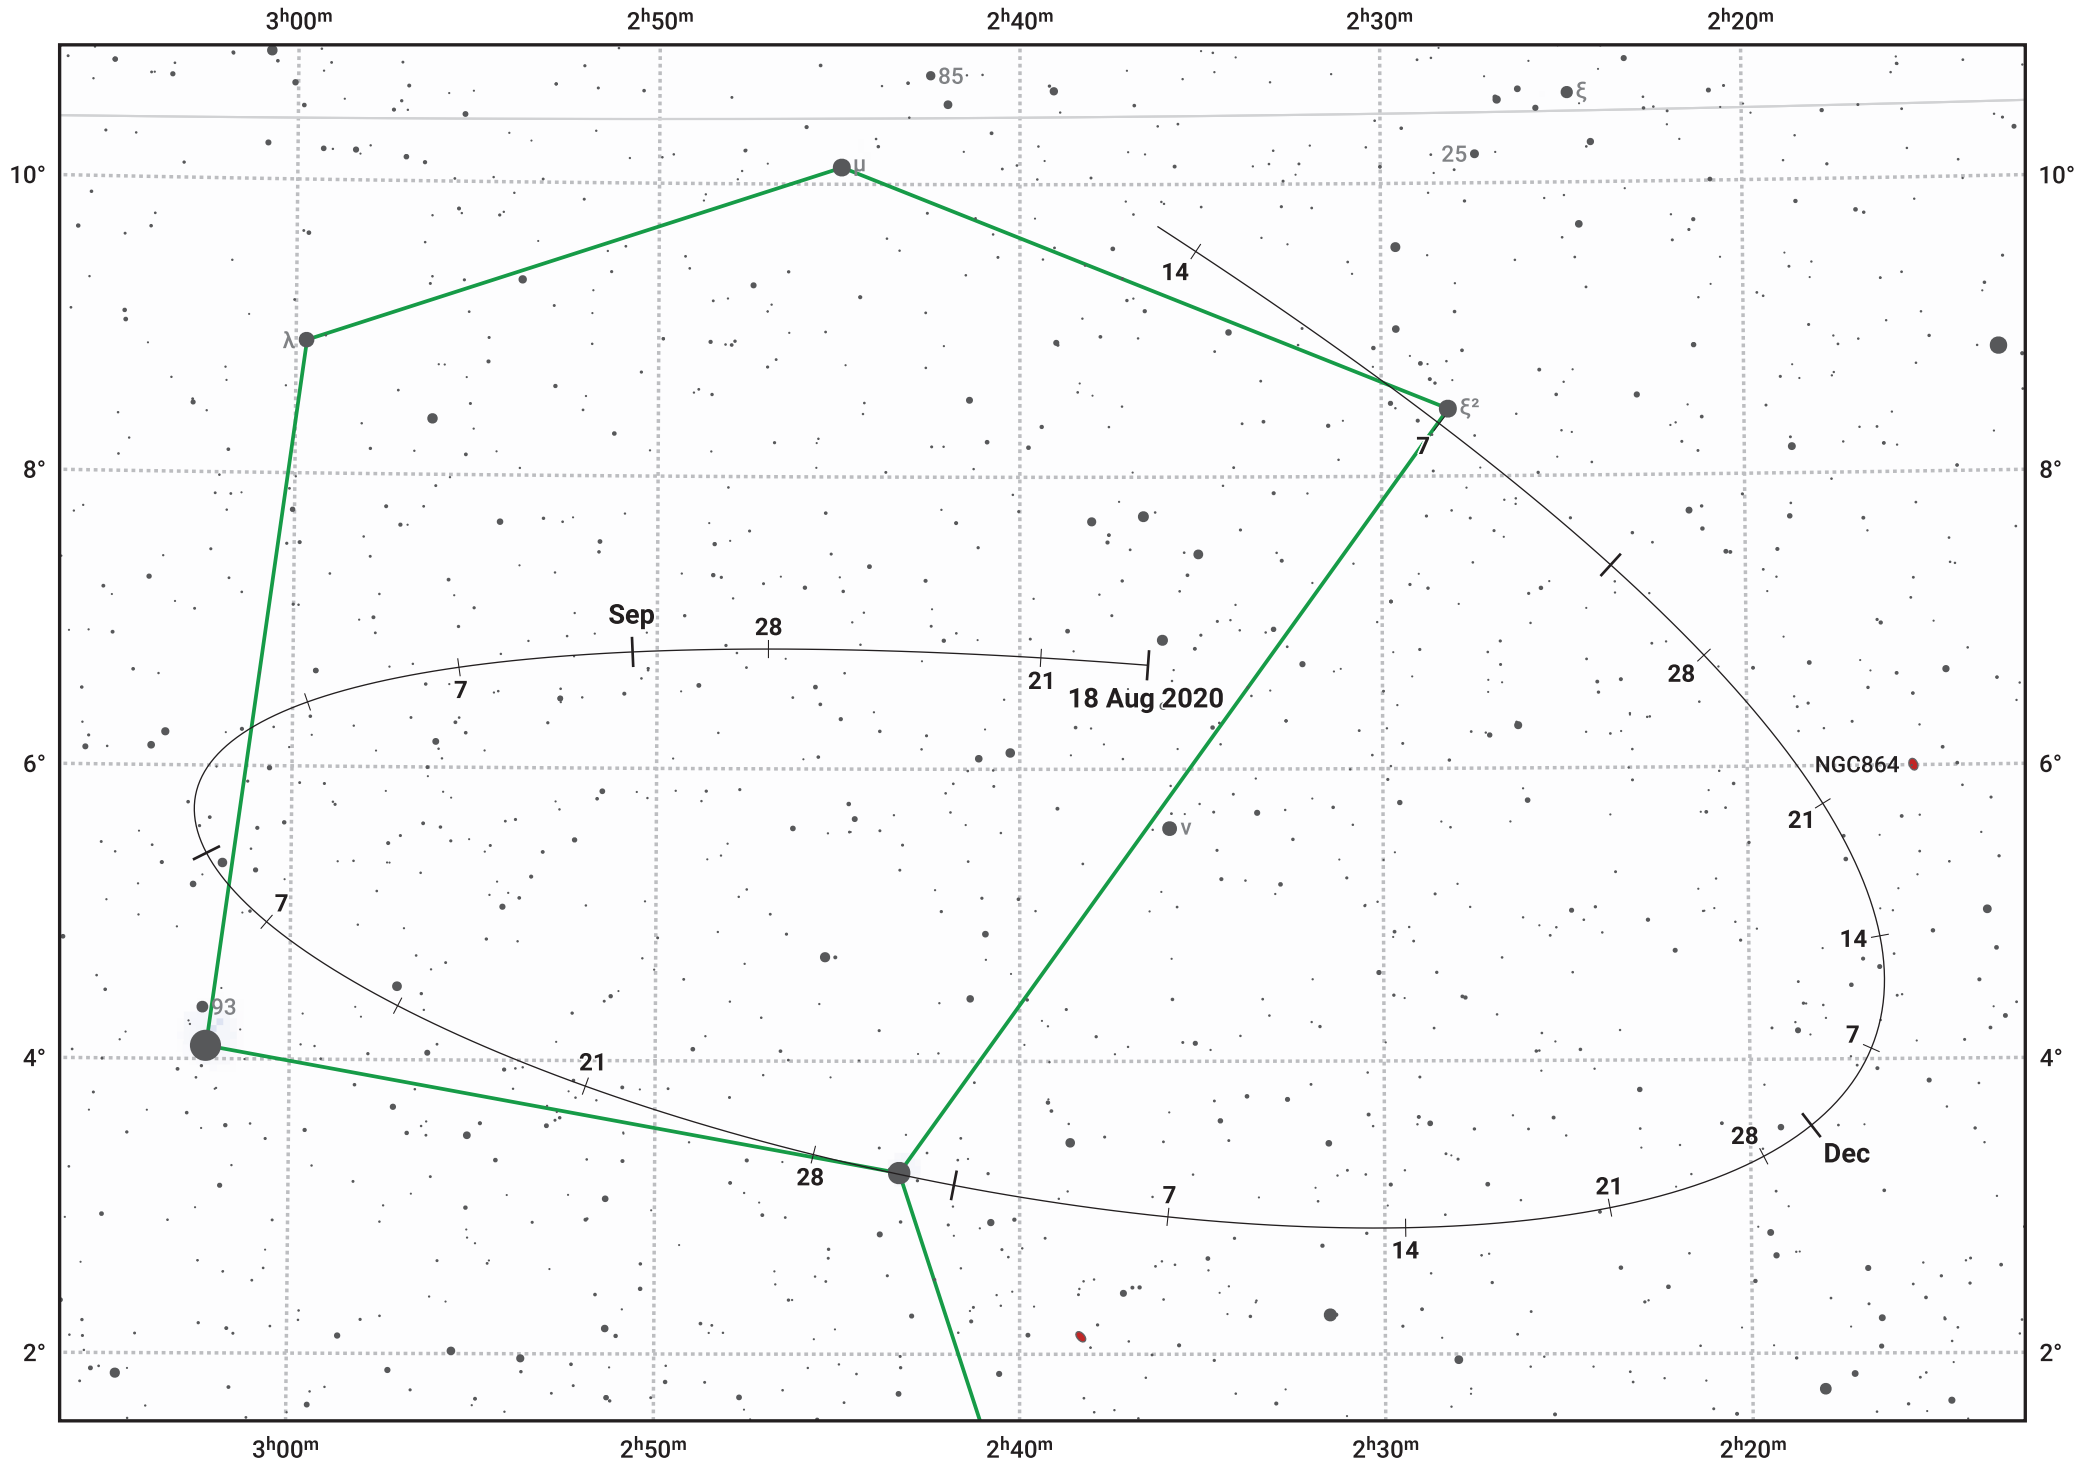

The path of Asteroid 8 Flora around opposition on 1 Nov 2020

© Dominic Ford 2011–2024. Date markers placed at midnight UTC. Downloaded from <https://in-the-sky.org>

Magnitude scale: 11.0 10.0 9.0 8.0 7.0 6.0 5.0 4.0 3.0 2.0

— Ecliptic Plane

- Galaxy
- Bright nebula
- Open cluster
- ⊕ Globular cluster

Date	Mag	Phase
2020 Sep 1	9.6	94%
2020 Sep 29	8.9	97%
2020 Oct 1	8.9	97%
2020 Nov 1	8.2	100%
2020 Dec 1	8.9	97%
2021 Jan 1	9.7	94%
2021 Jan 11	9.9	93%