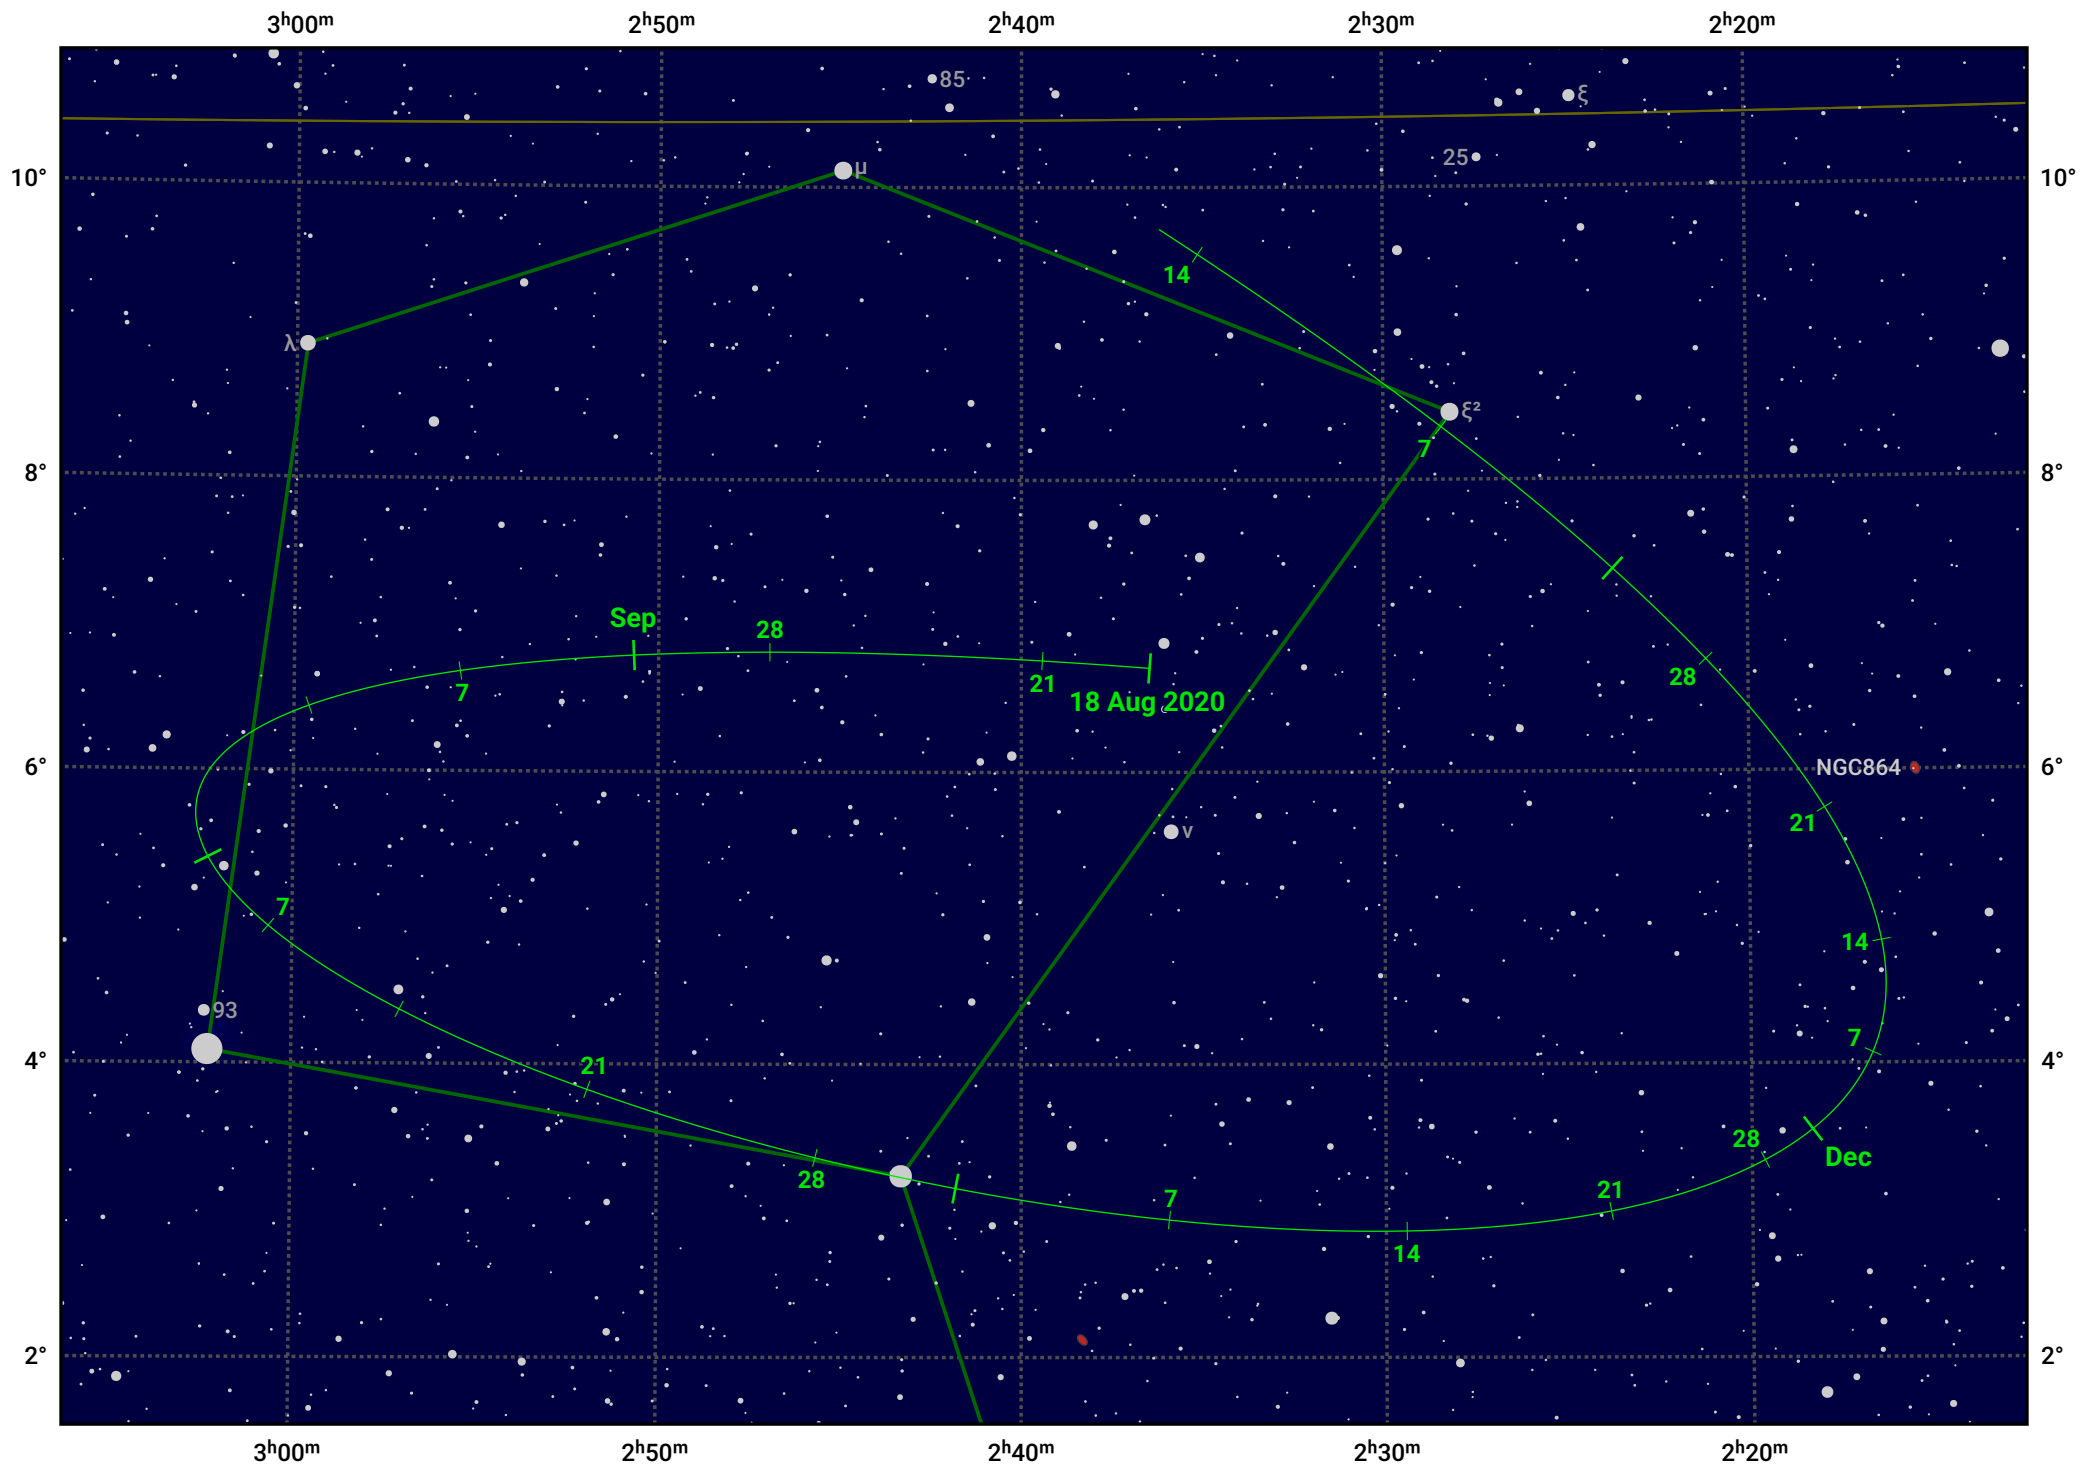

# The path of Asteroid 8 Flora around opposition on 1 Nov 2020

© Dominic Ford 2011–2024. Date markers placed at midnight UTC. Downloaded from <https://in-the-sky.org>

Magnitude scale: 11.0 10.0 9.0 8.0 7.0 6.0 5.0 4.0 3.0 2.0

— Ecliptic Plane

Galaxy Bright nebula Open cluster Globular cluster

Date	Mag	Phase
2020 Sep 1	9.6	94%
2020 Sep 29	8.9	97%
2020 Oct 1	8.9	97%
2020 Nov 1	8.2	100%
2020 Dec 1	8.9	97%
2021 Jan 1	9.7	94%
2021 Jan 11	9.9	93%