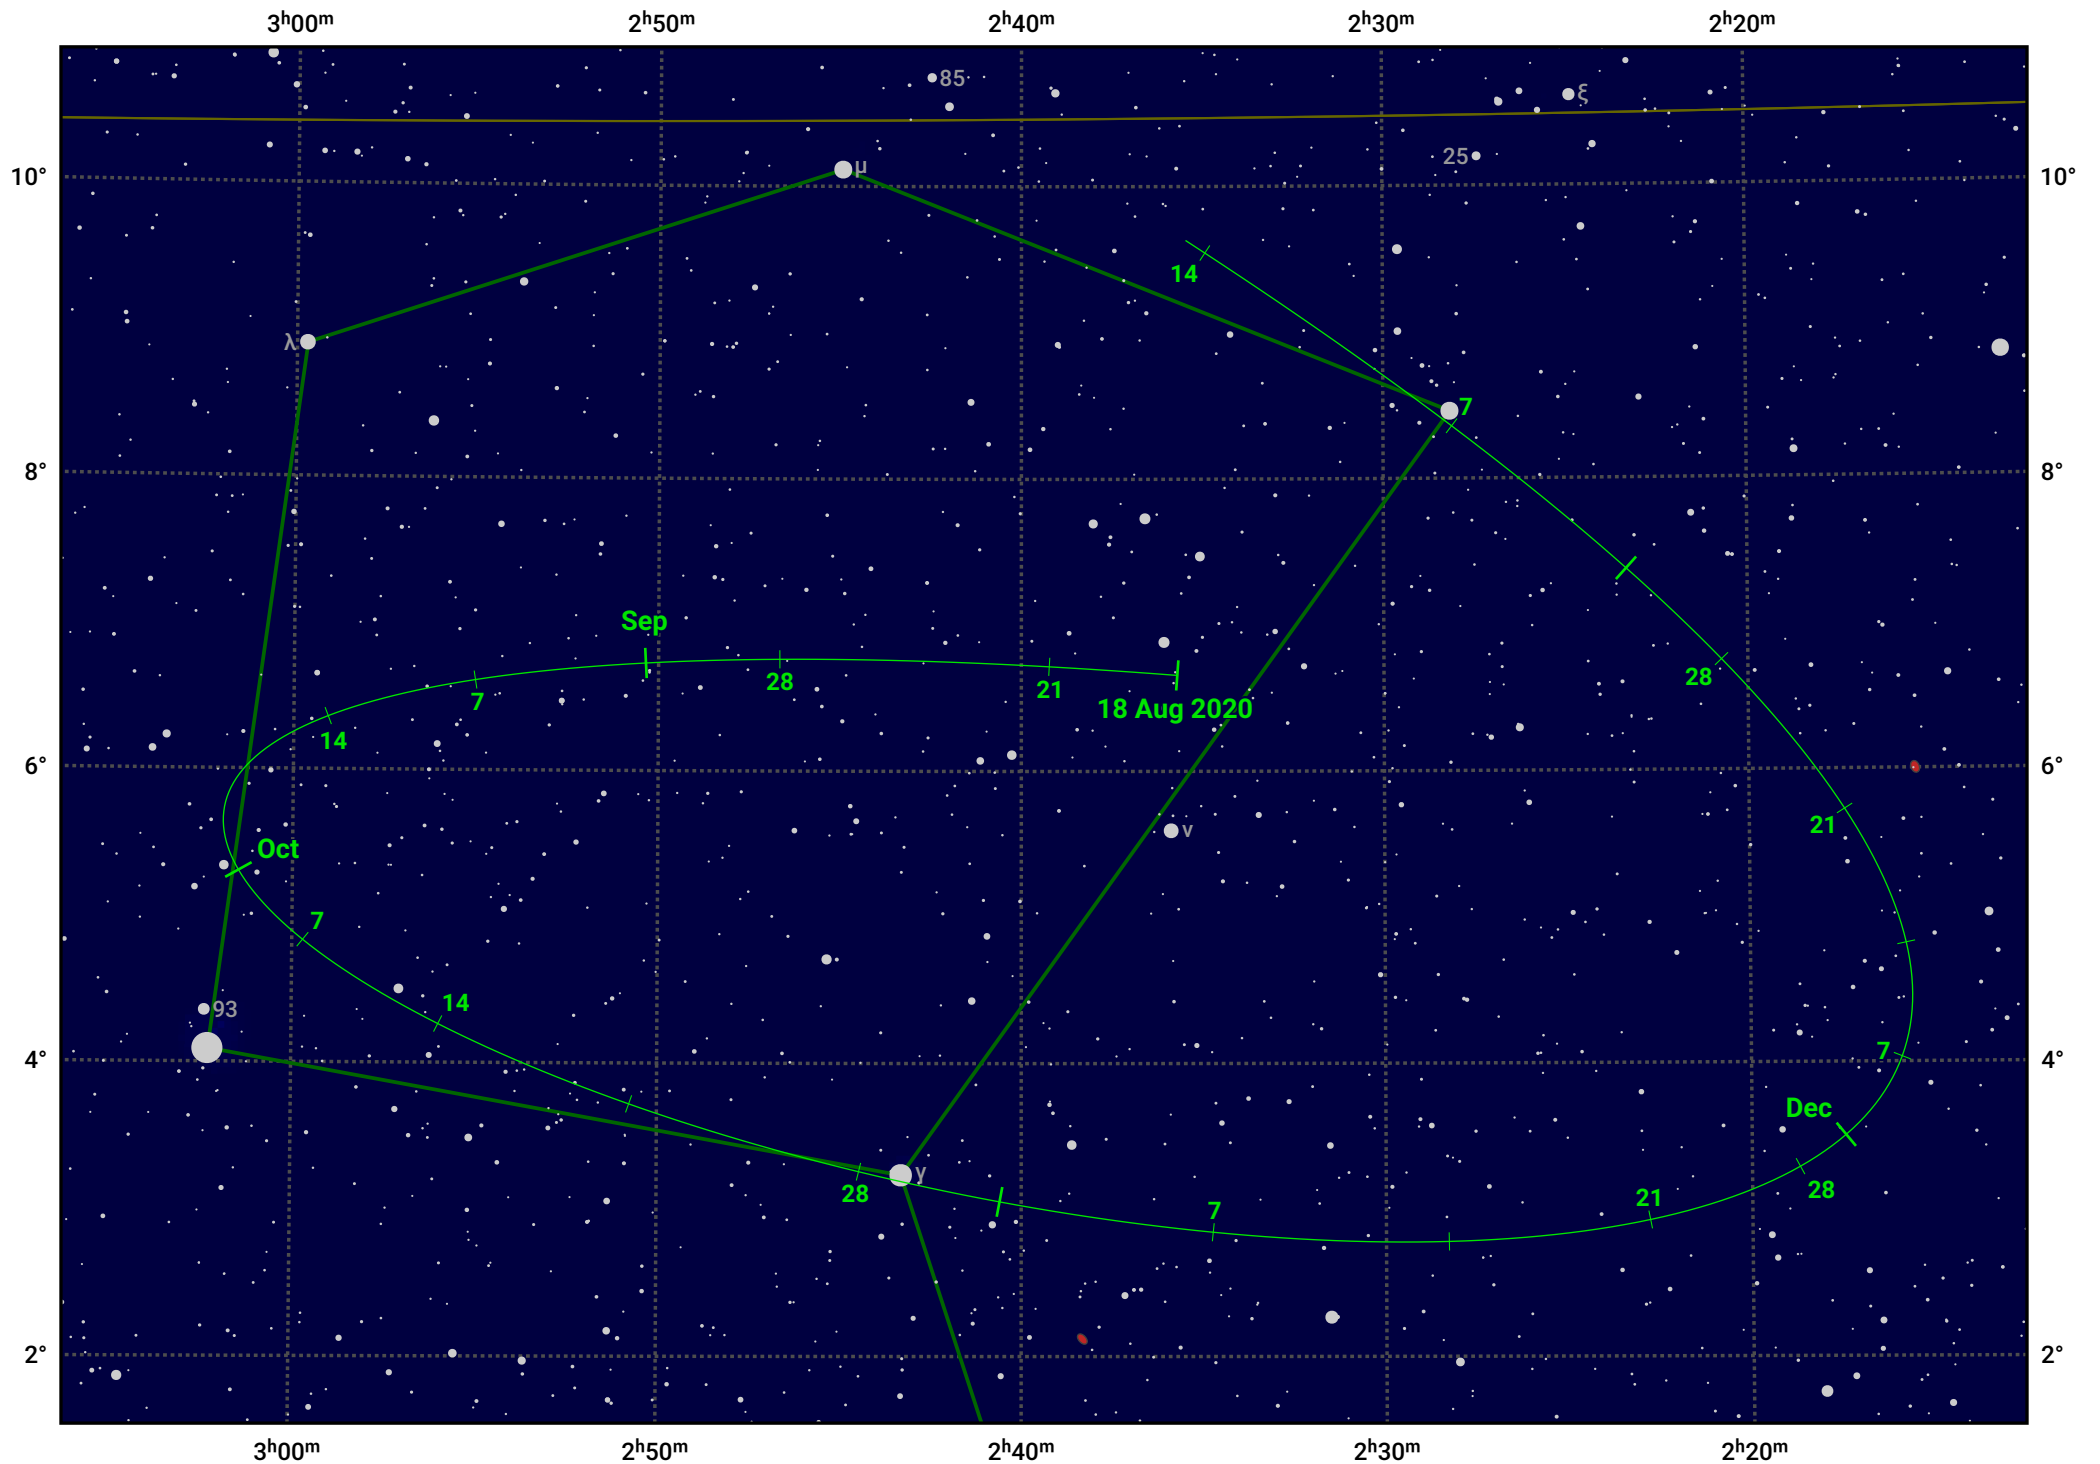

The path of Asteroid 8 Flora around opposition on 1 Nov 2020

© Dominic Ford 2011–2023. Date markers placed at midnight UTC. Downloaded from <https://in-the-sky.org>

Magnitude scale: 11.0 10.0 9.0 8.0 7.0 6.0 5.0 4.0 3.0 2.0

— Ecliptic Plane

Galaxy Bright nebula Open cluster Globular cluster

Date	Mag	Phase
2020 Sep 1	9.6	94%
2020 Sep 29	8.9	97%
2020 Oct 1	8.9	97%
2020 Nov 1	8.2	100%
2020 Dec 1	8.9	97%
2021 Jan 1	9.7	94%
2021 Jan 10	9.9	93%