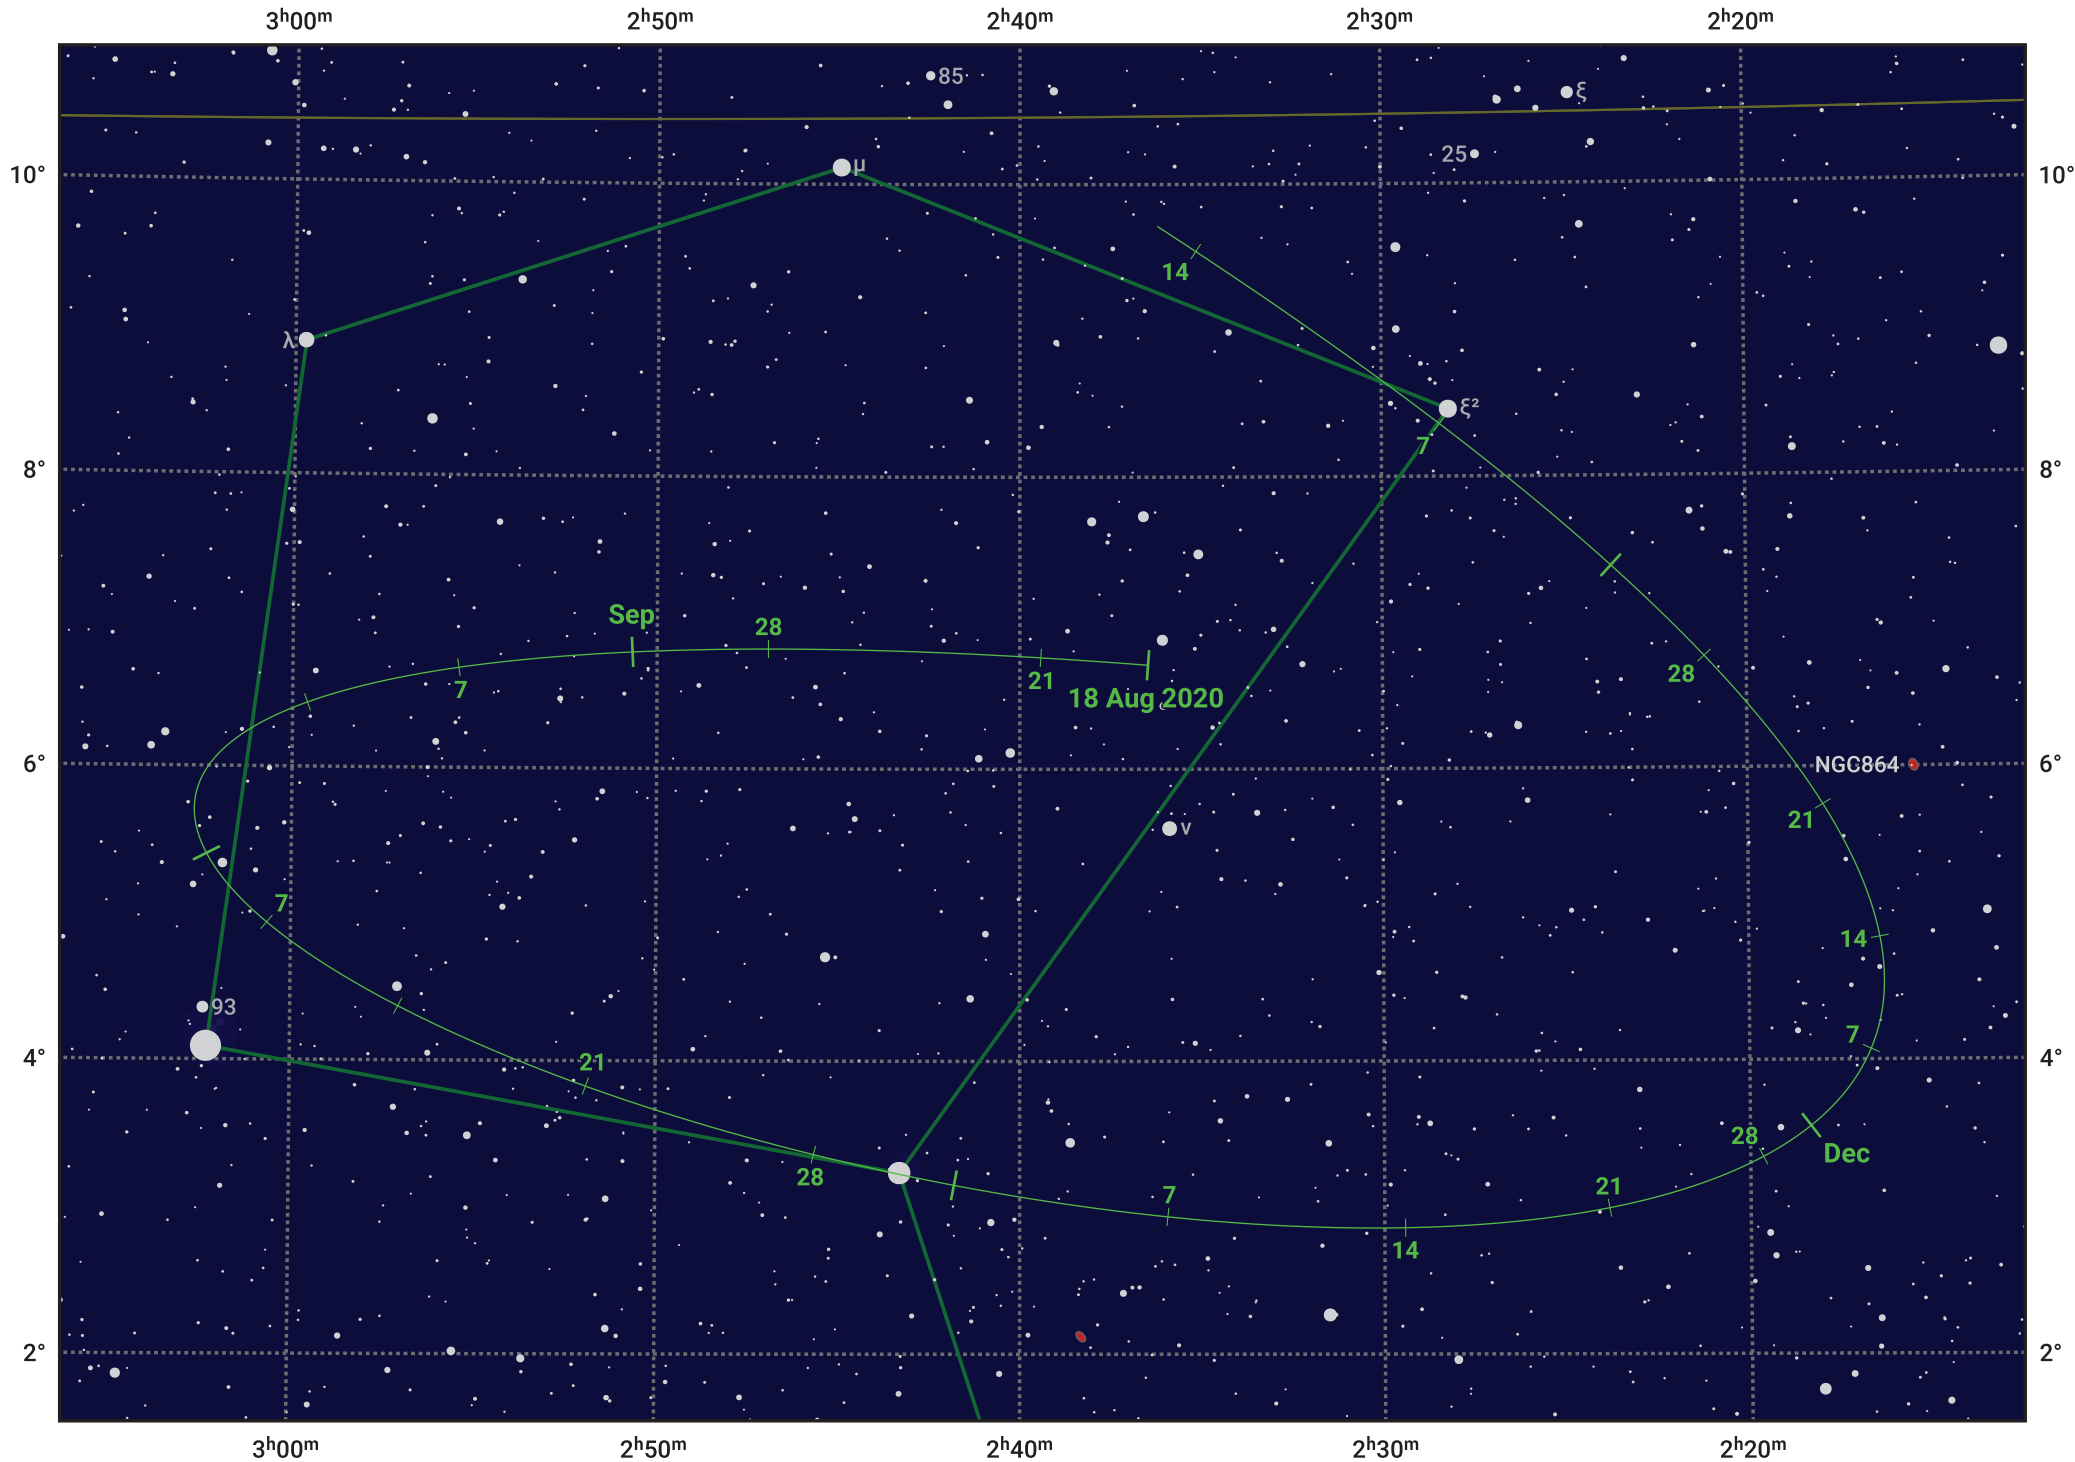

# The path of Asteroid 8 Flora around opposition on 1 Nov 2020

© Dominic Ford 2011–2024. Date markers placed at midnight UTC. Downloaded from <https://in-the-sky.org>

Magnitude scale: 11.0 10.0 9.0 8.0 7.0 6.0 5.0 4.0 3.0 2.0

— Ecliptic Plane

- Galaxy
- Bright nebula
- Open cluster
- ⊕ Globular cluster

Date	Mag	Phase
2020 Sep 1	9.6	94%
2020 Sep 29	8.9	97%
2020 Oct 1	8.9	97%
2020 Nov 1	8.2	100%
2020 Dec 1	8.9	97%
2021 Jan 1	9.7	94%
2021 Jan 11	9.9	93%