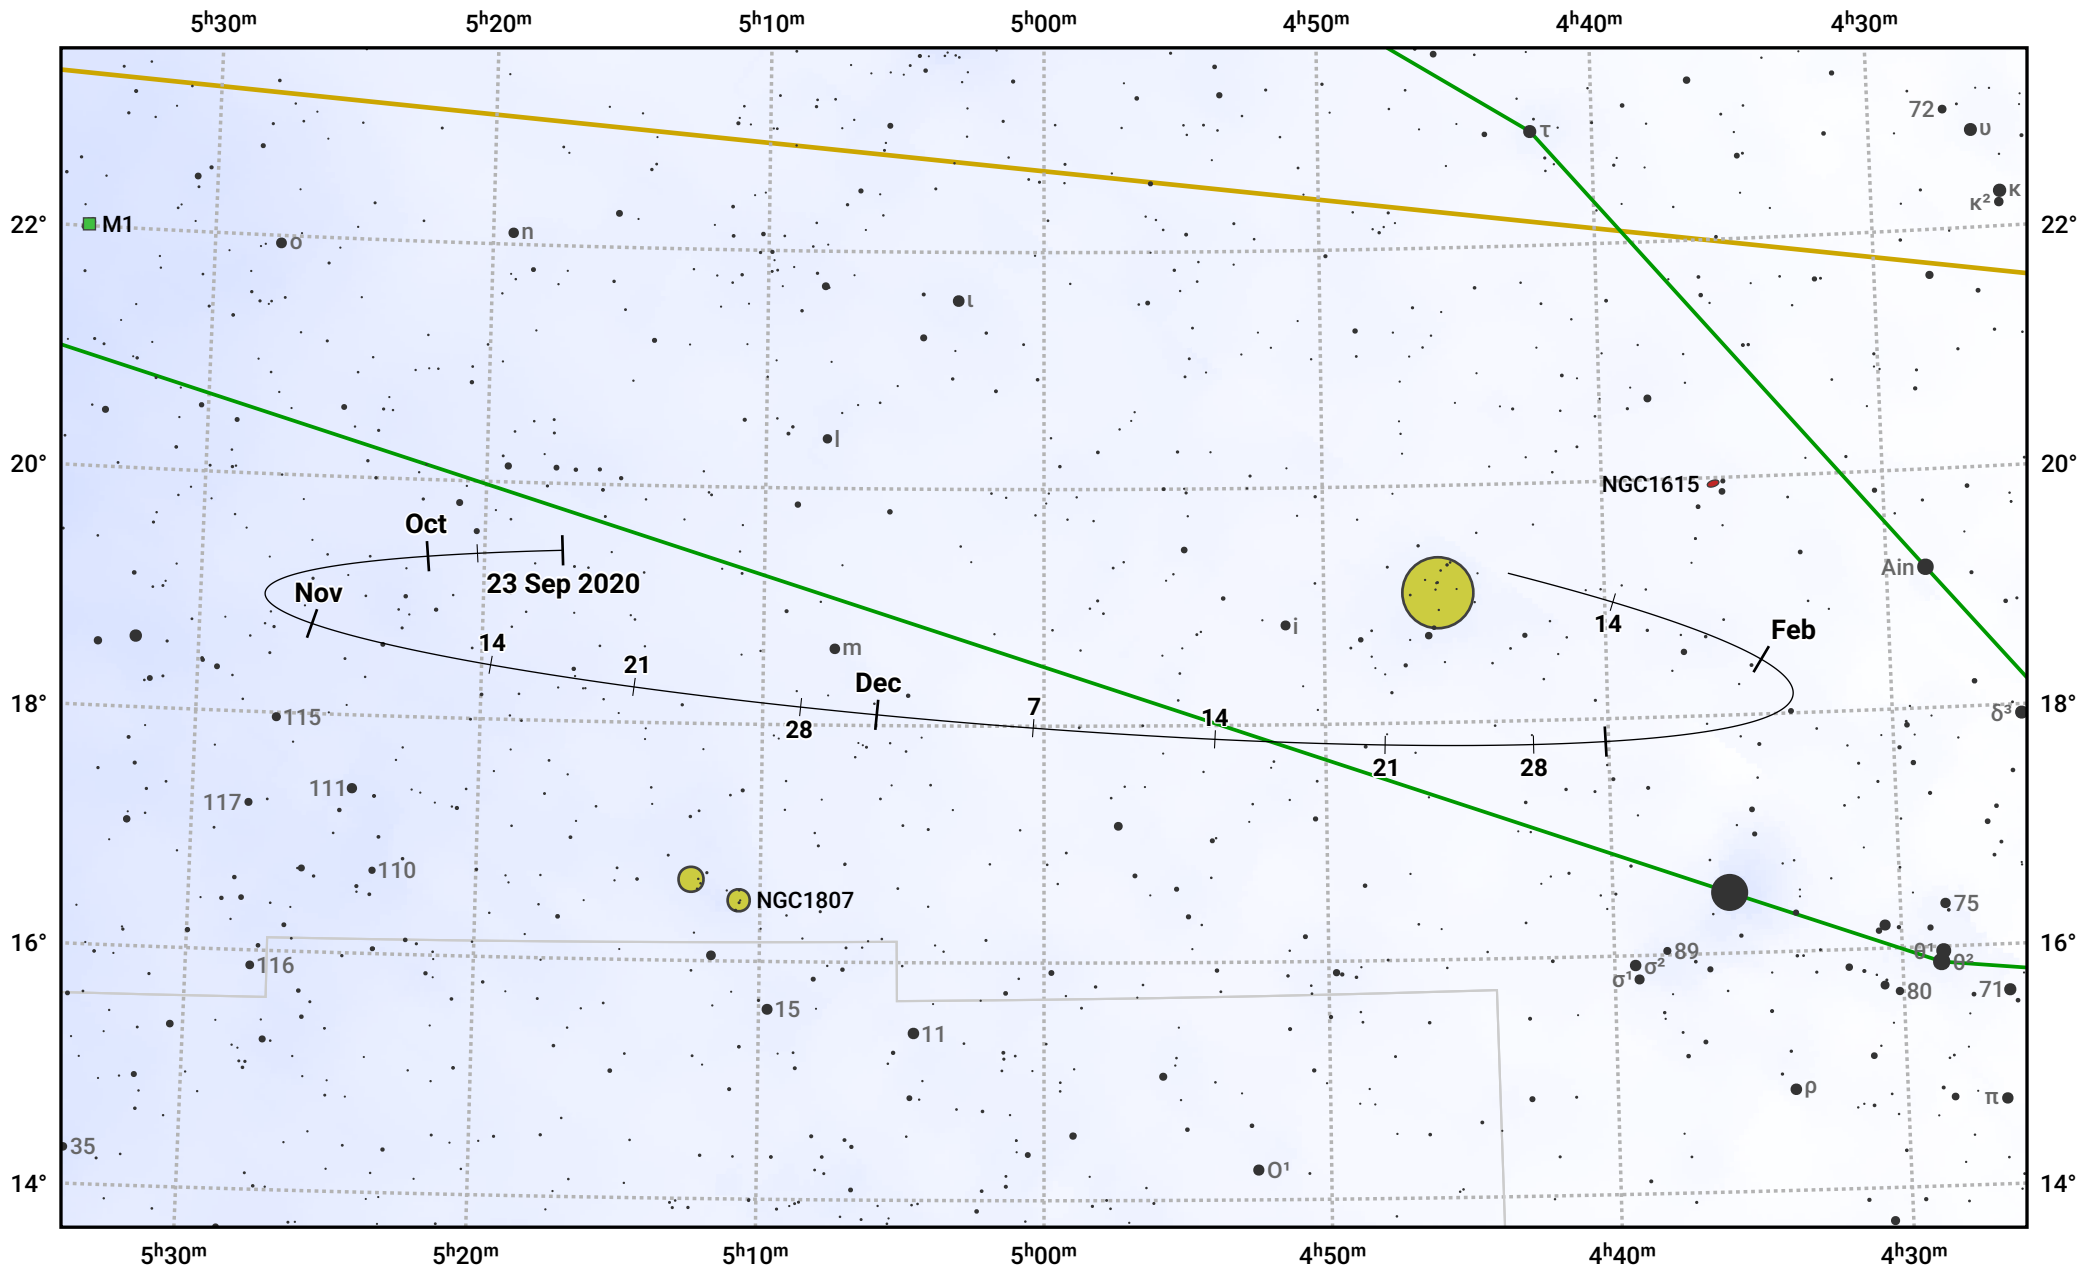

The path of Asteroid 16 Psyche around opposition on 7 Dec 2020

© Dominic Ford 2011–2023. Date markers placed at midnight UTC. Downloaded from <https://in-the-sky.org>

Magnitude scale: 10.0 9.0 8.0 7.0 6.0 5.0 4.0 3.0 2.0 1.0 0.0

— Ecliptic Plane

● Galaxy
 ■ Bright nebula
 ● Open cluster
 + Globular cluster

Date	Mag
2020 Oct 1	11.0
2020 Nov 1	10.4
2020 Nov 19	10.1
2020 Dec 1	9.8
2021 Jan 1	10.3
2021 Feb 1	11.0
2021 Feb 5	11.1