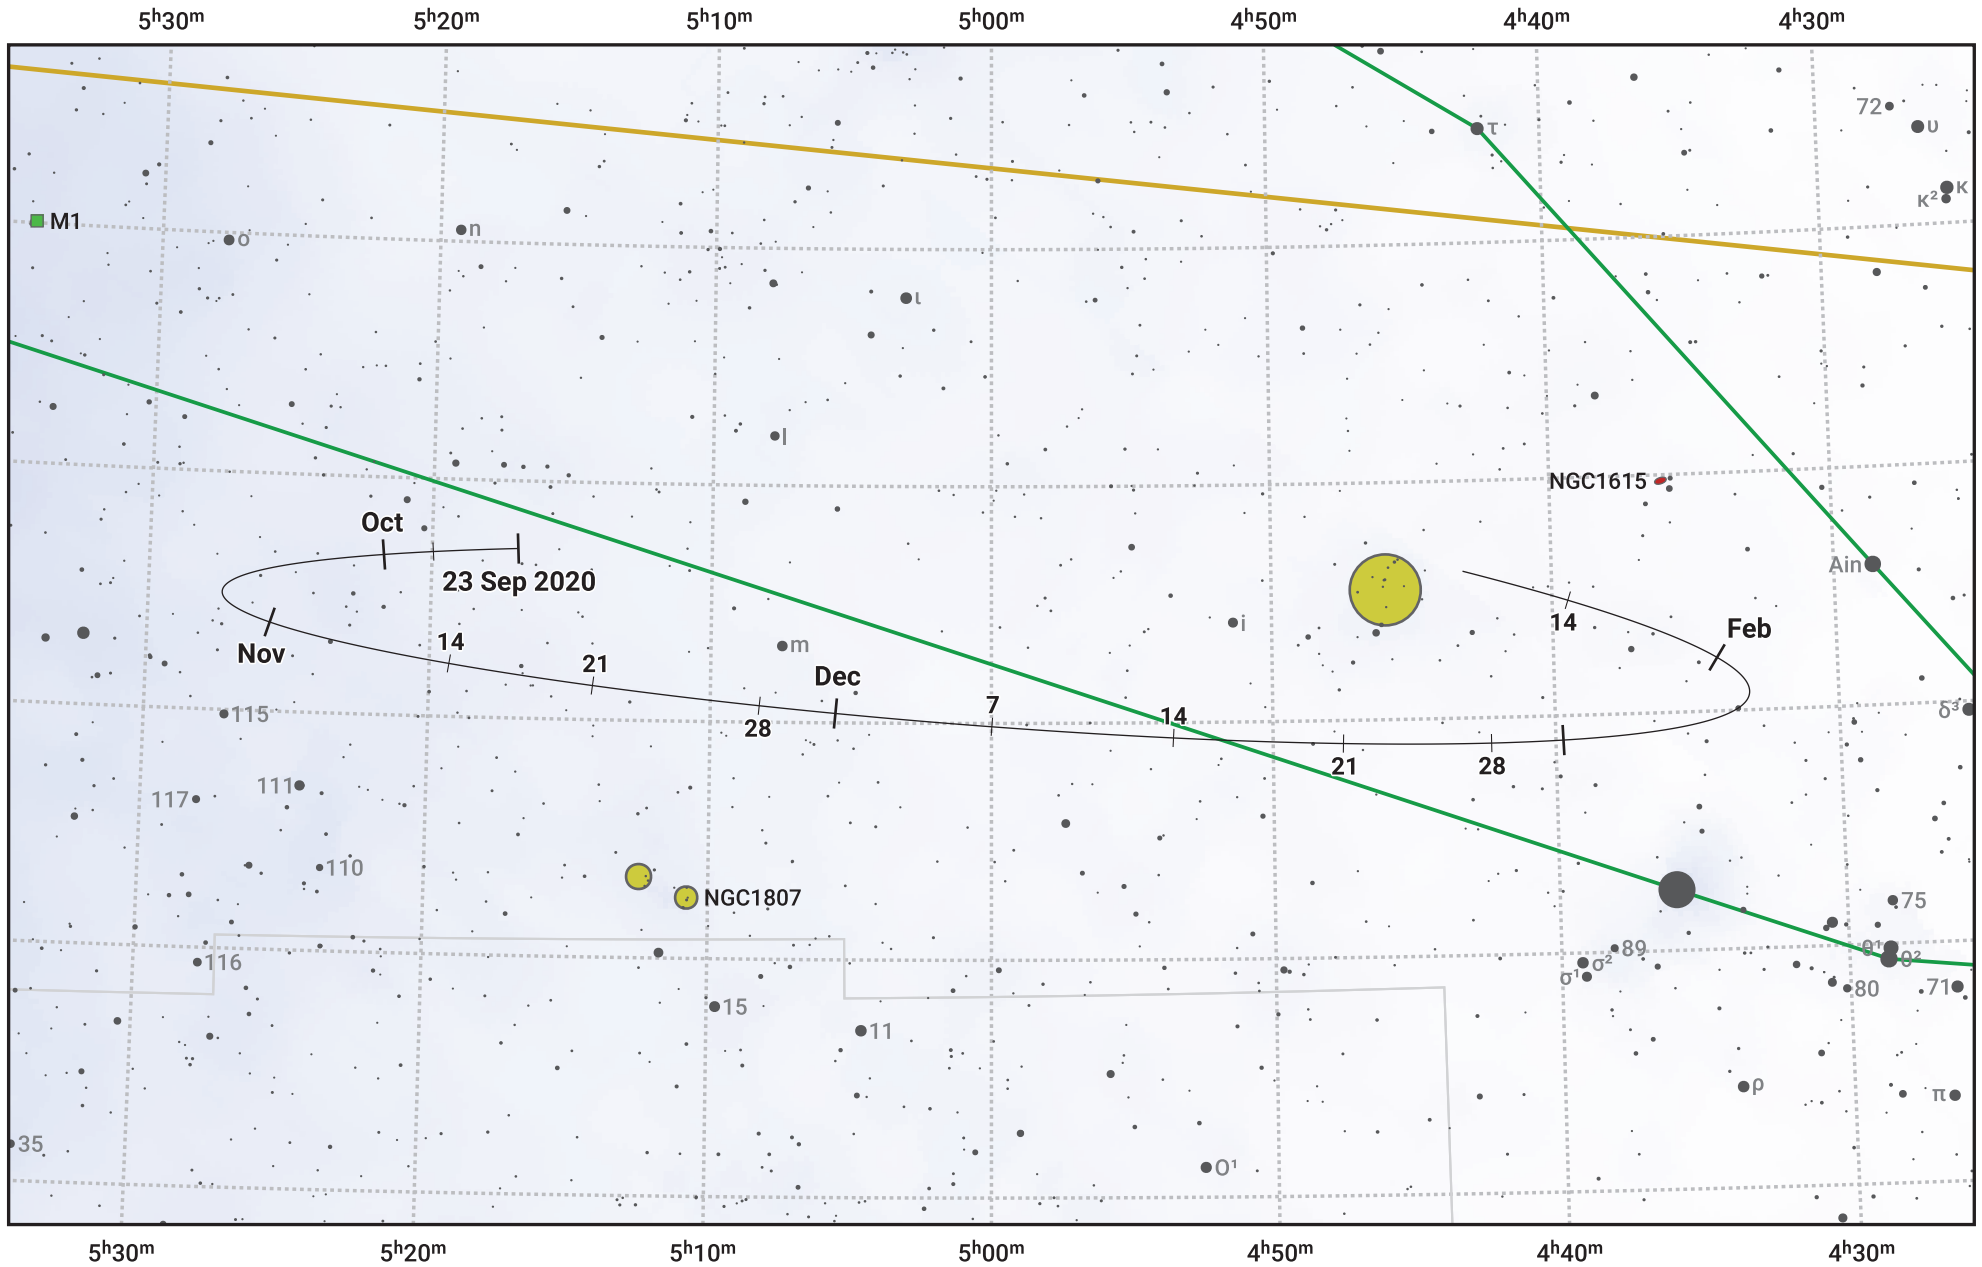

The path of Asteroid 16 Psyche around opposition on 7 Dec 2020

© Dominic Ford 2011–2024. Date markers placed at midnight UTC. Downloaded from <https://in-the-sky.org>

Magnitude scale: 10.0 9.0 8.0 7.0 6.0 5.0 4.0 3.0 2.0 1.0 0.0

— Ecliptic Plane

- Galaxy
- Bright nebula
- Open cluster
- ⊕ Globular cluster

| Date | Mag |
|-------------|------|
| 2020 Oct 1 | 11.0 |
| 2020 Nov 1 | 10.4 |
| 2020 Nov 19 | 10.1 |
| 2020 Dec 1 | 9.8 |
| 2021 Jan 1 | 10.3 |
| 2021 Feb 1 | 11.0 |
| 2021 Feb 5 | 11.1 |