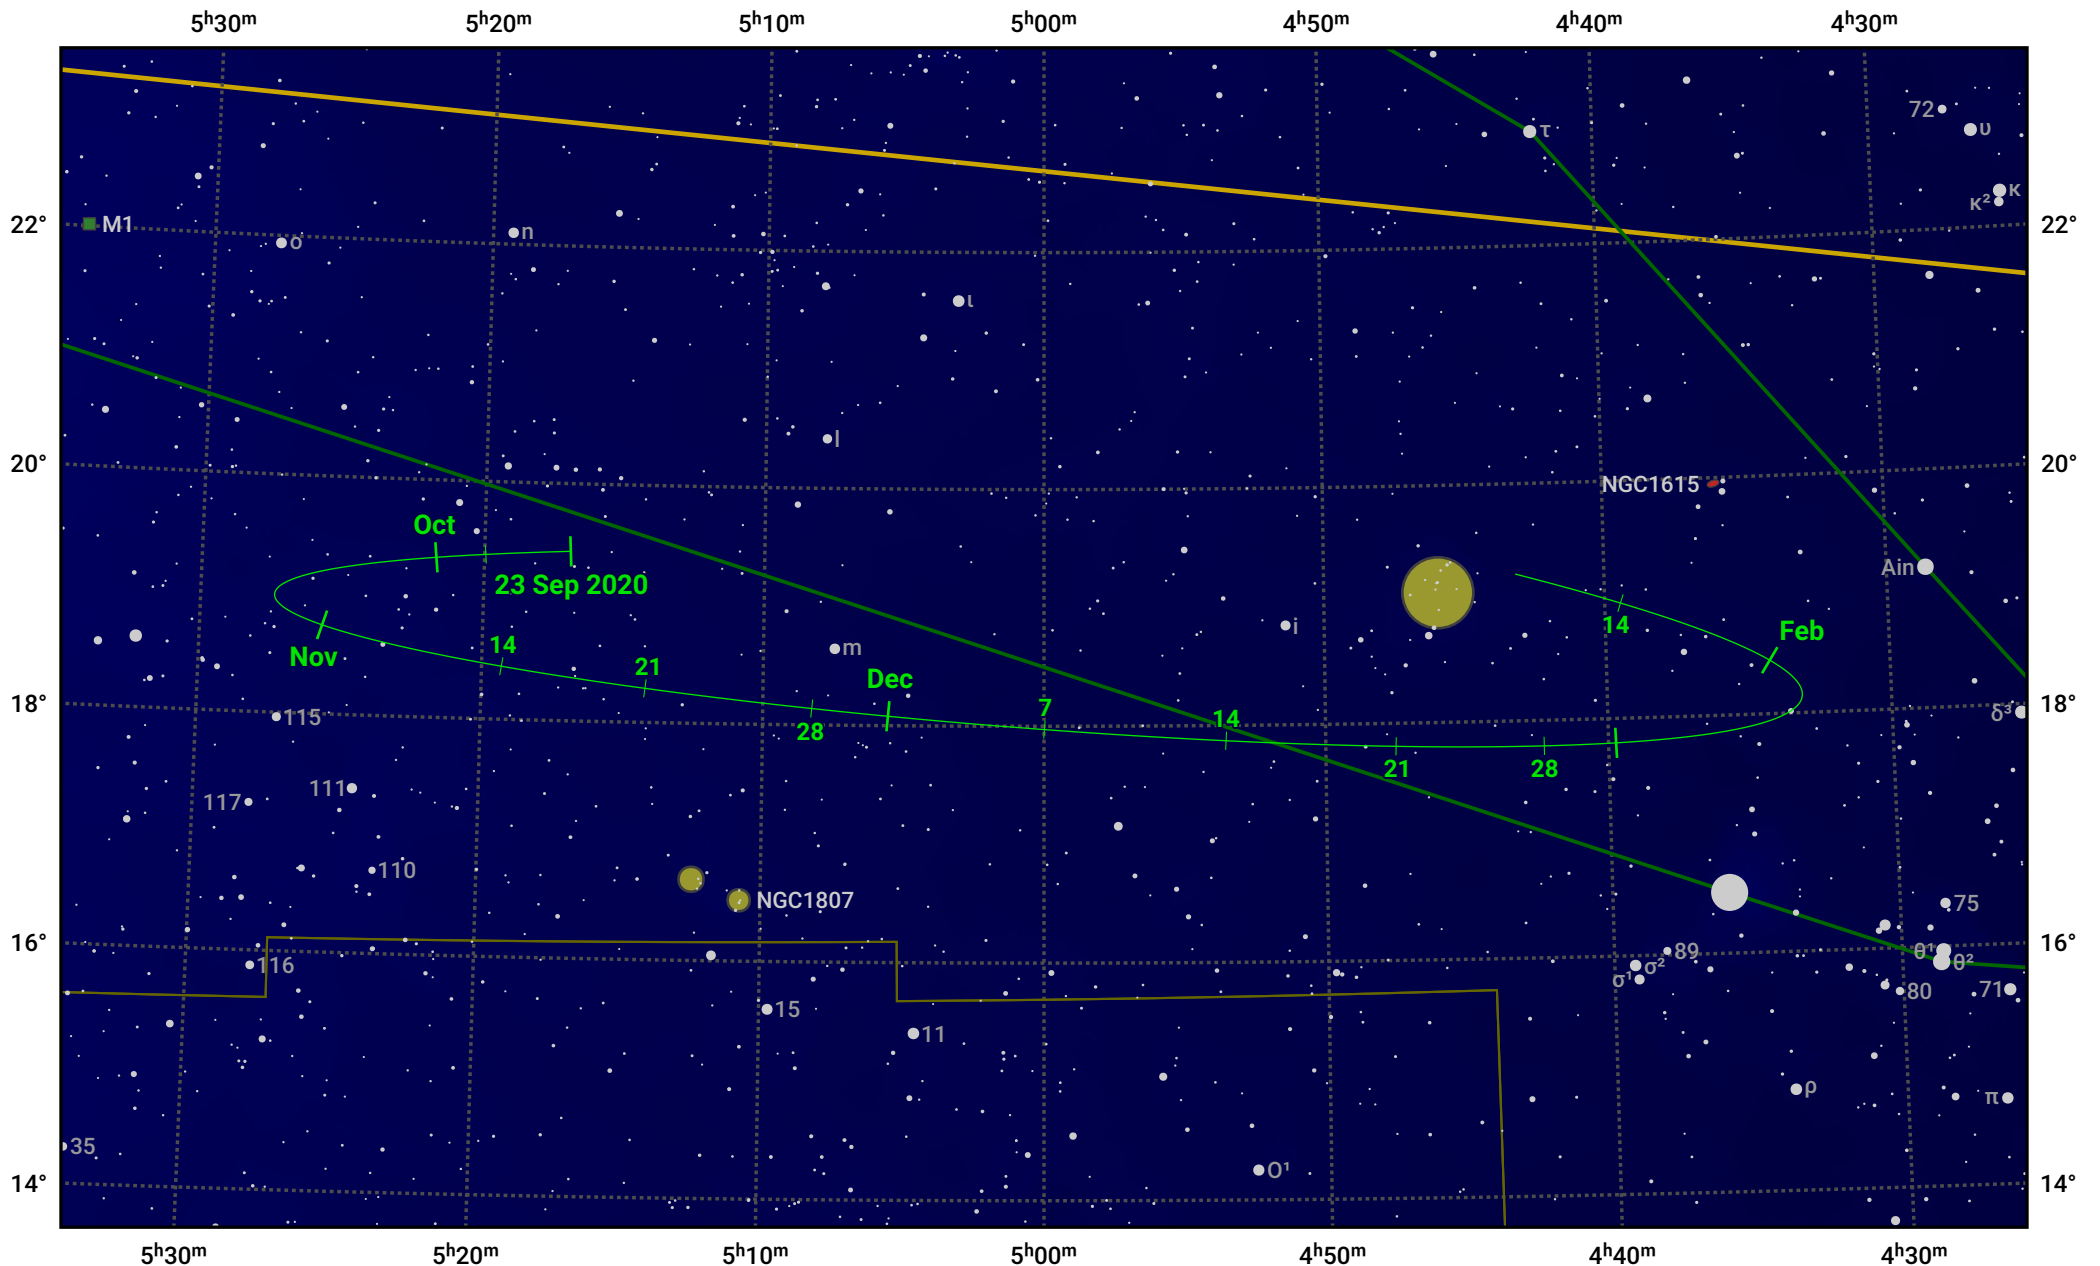

The path of Asteroid 16 Psyche around opposition on 7 Dec 2020

© Dominic Ford 2011–2024. Date markers placed at midnight UTC. Downloaded from <https://in-the-sky.org>

Magnitude scale: 10.0 9.0 8.0 7.0 6.0 5.0 4.0 3.0 2.0 1.0 0.0

— Ecliptic Plane

Galaxy Bright nebula Open cluster Globular cluster

Date	Mag
2020 Oct 1	11.0
2020 Nov 1	10.4
2020 Nov 19	10.1
2020 Dec 1	9.8
2021 Jan 1	10.3
2021 Feb 1	11.0
2021 Feb 5	11.1