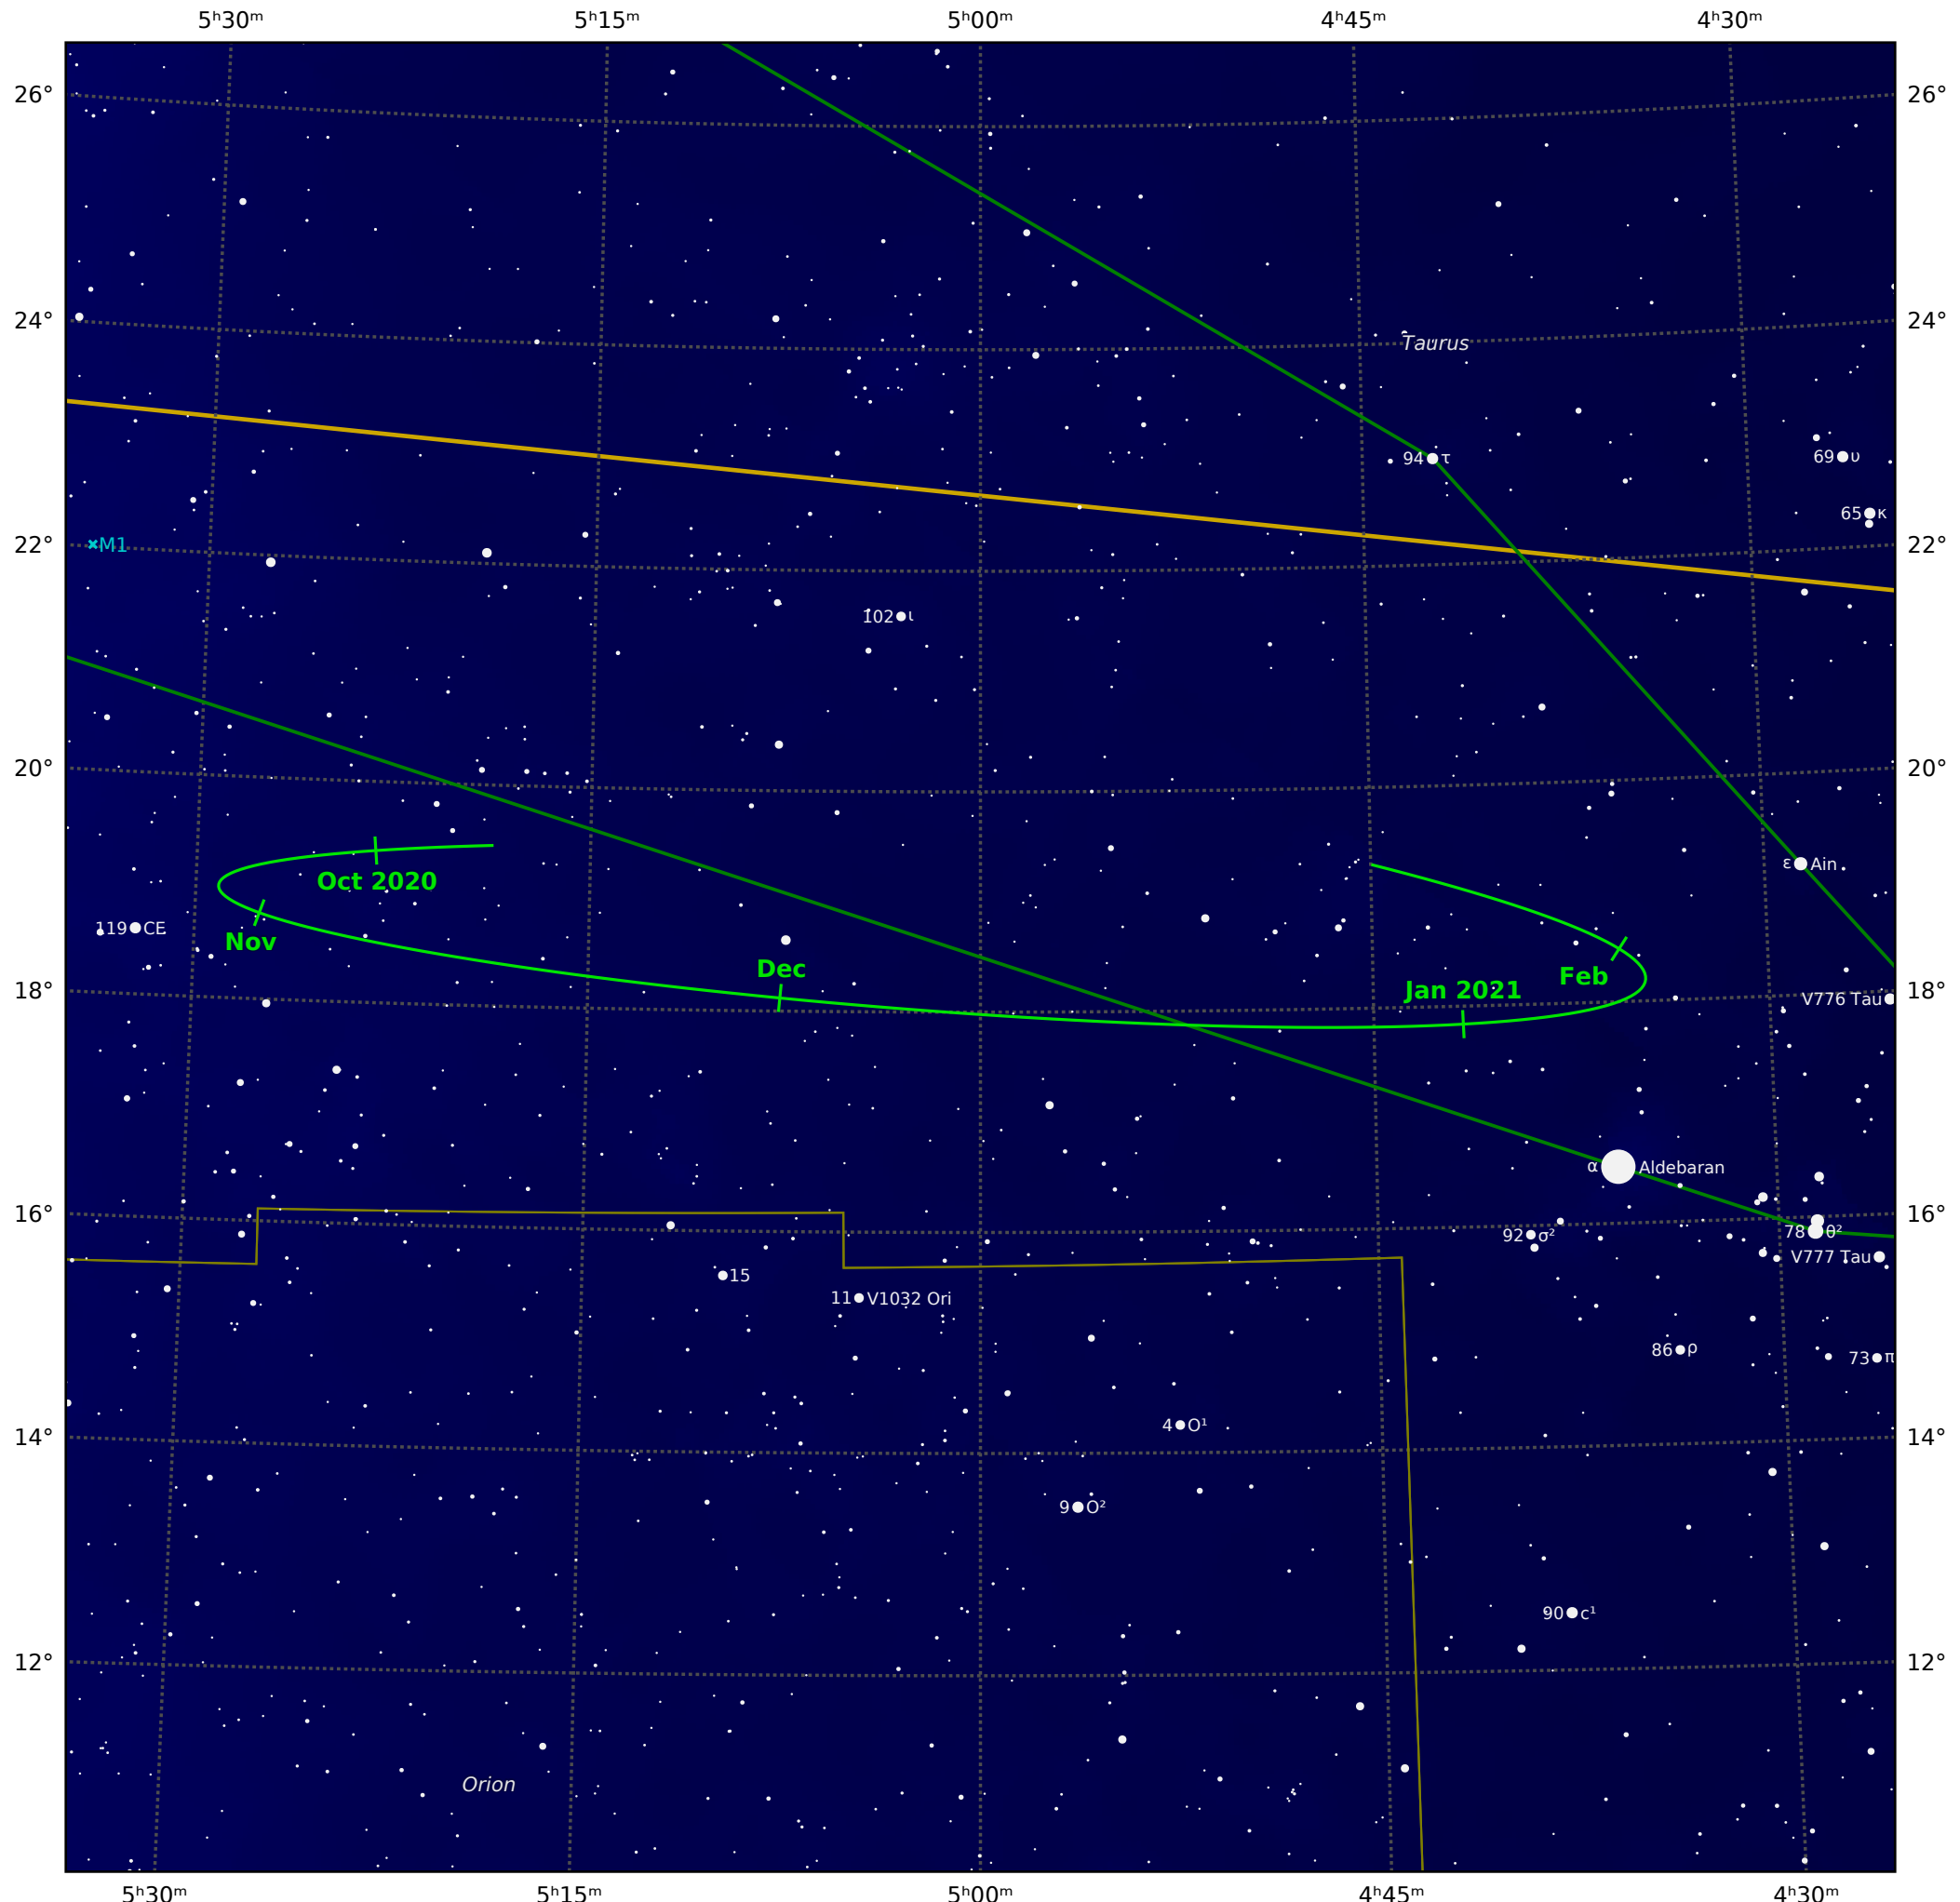

The path of Asteroid 16 Psyche around opposition on 8 Dec 2020

© Dominic Ford 2011–2019. Downloaded from <https://in-the-sky.org>