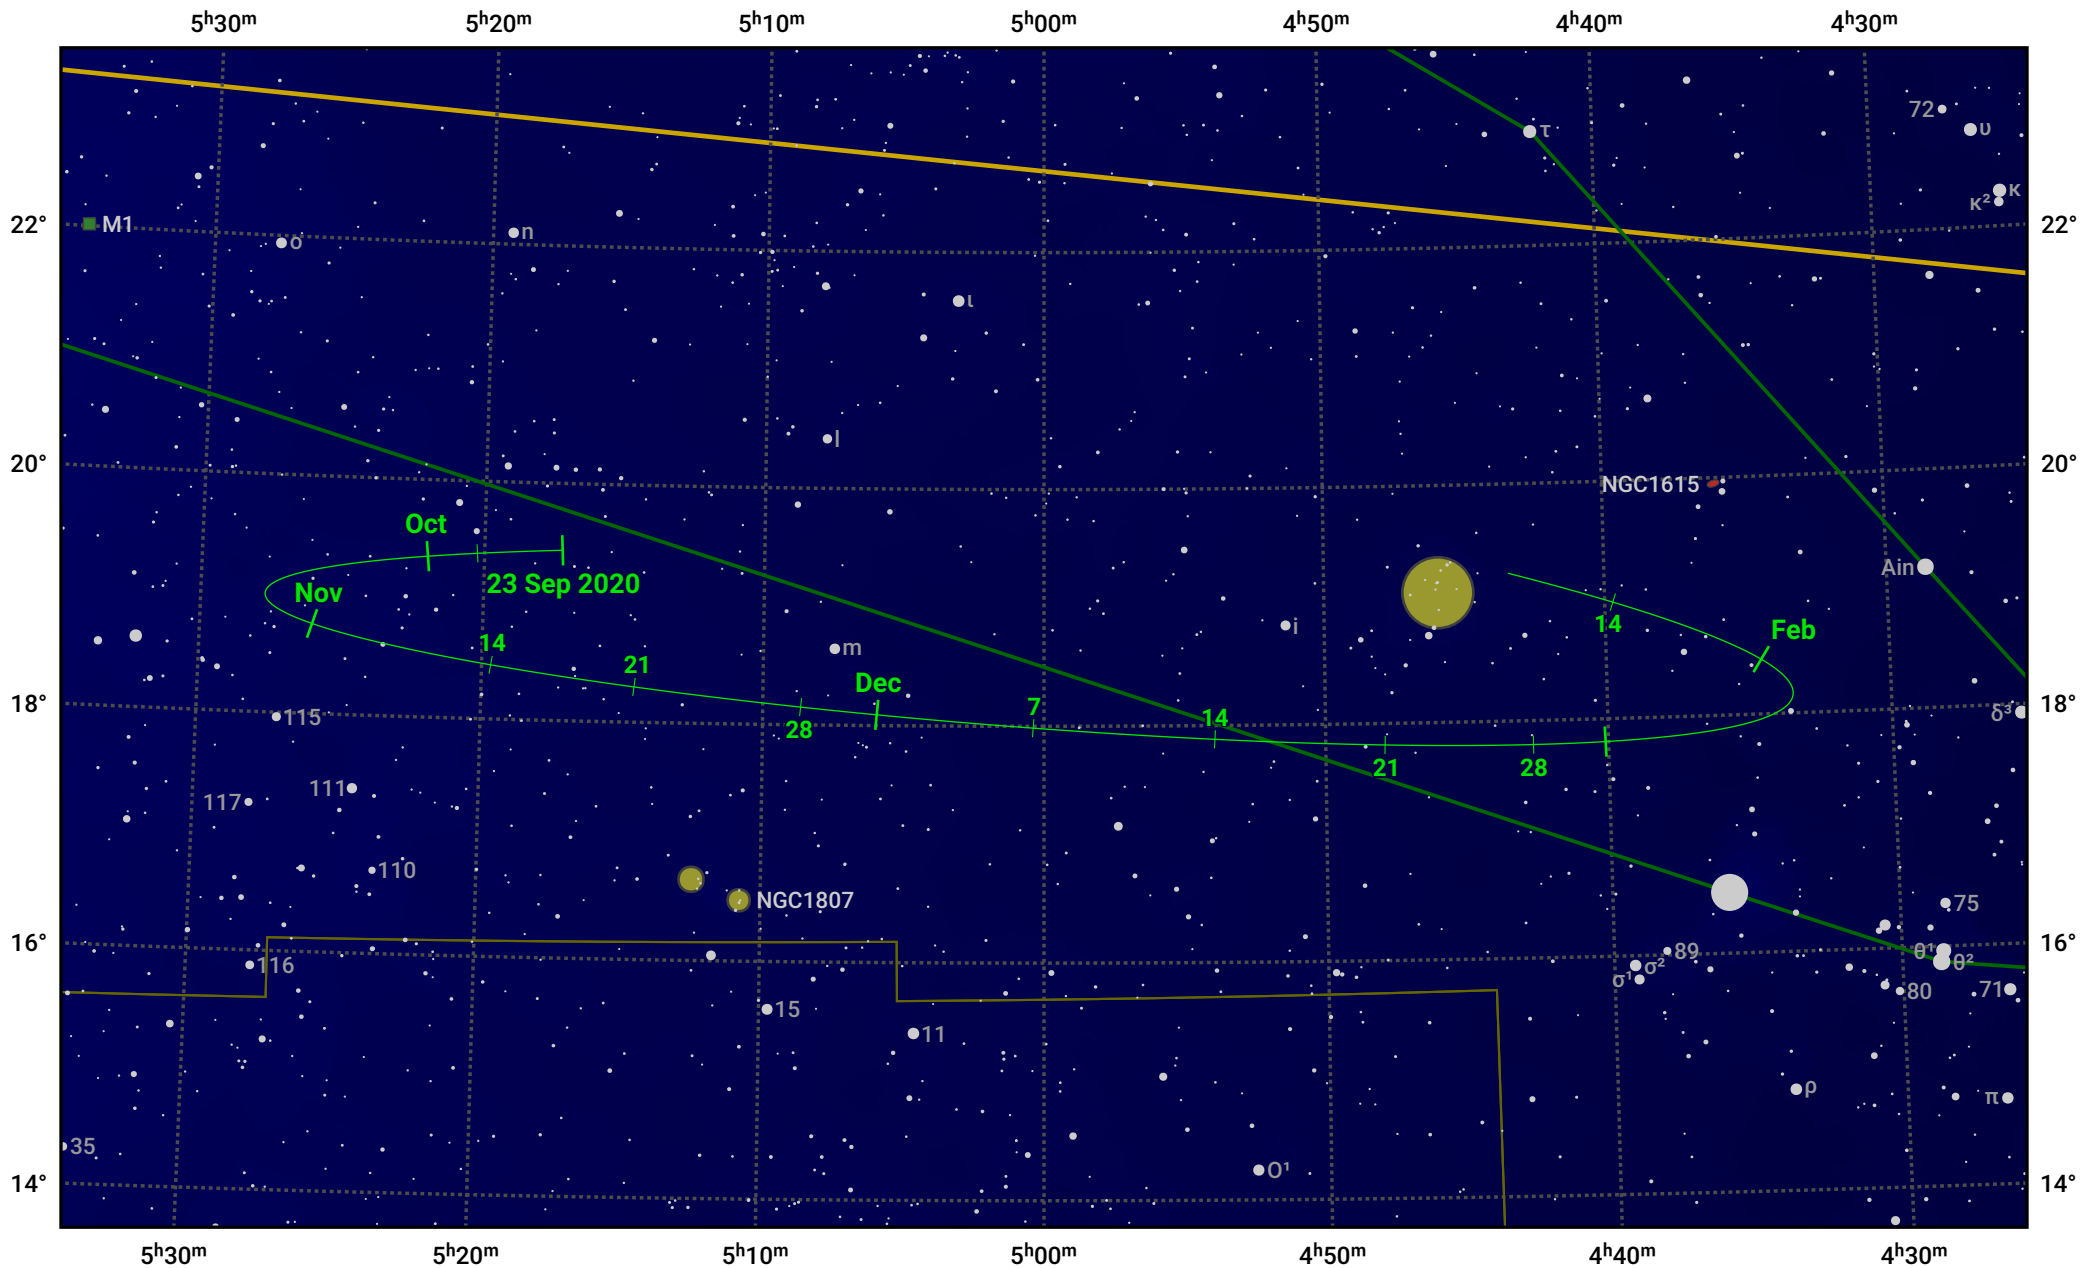

# The path of Asteroid 16 Psyche around opposition on 7 Dec 2020

© Dominic Ford 2011–2023. Date markers placed at midnight UTC. Downloaded from <https://in-the-sky.org>

Magnitude scale: 10.0 9.0 8.0 7.0 6.0 5.0 4.0 3.0 2.0 1.0 0.0

— Ecliptic Plane

Galaxy Bright nebula Open cluster Globular cluster

Date	Mag
2020 Oct 1	11.0
2020 Nov 1	10.4
2020 Nov 19	10.1
2020 Dec 1	9.8
2021 Jan 1	10.3
2021 Feb 1	11.0
2021 Feb 5	11.1