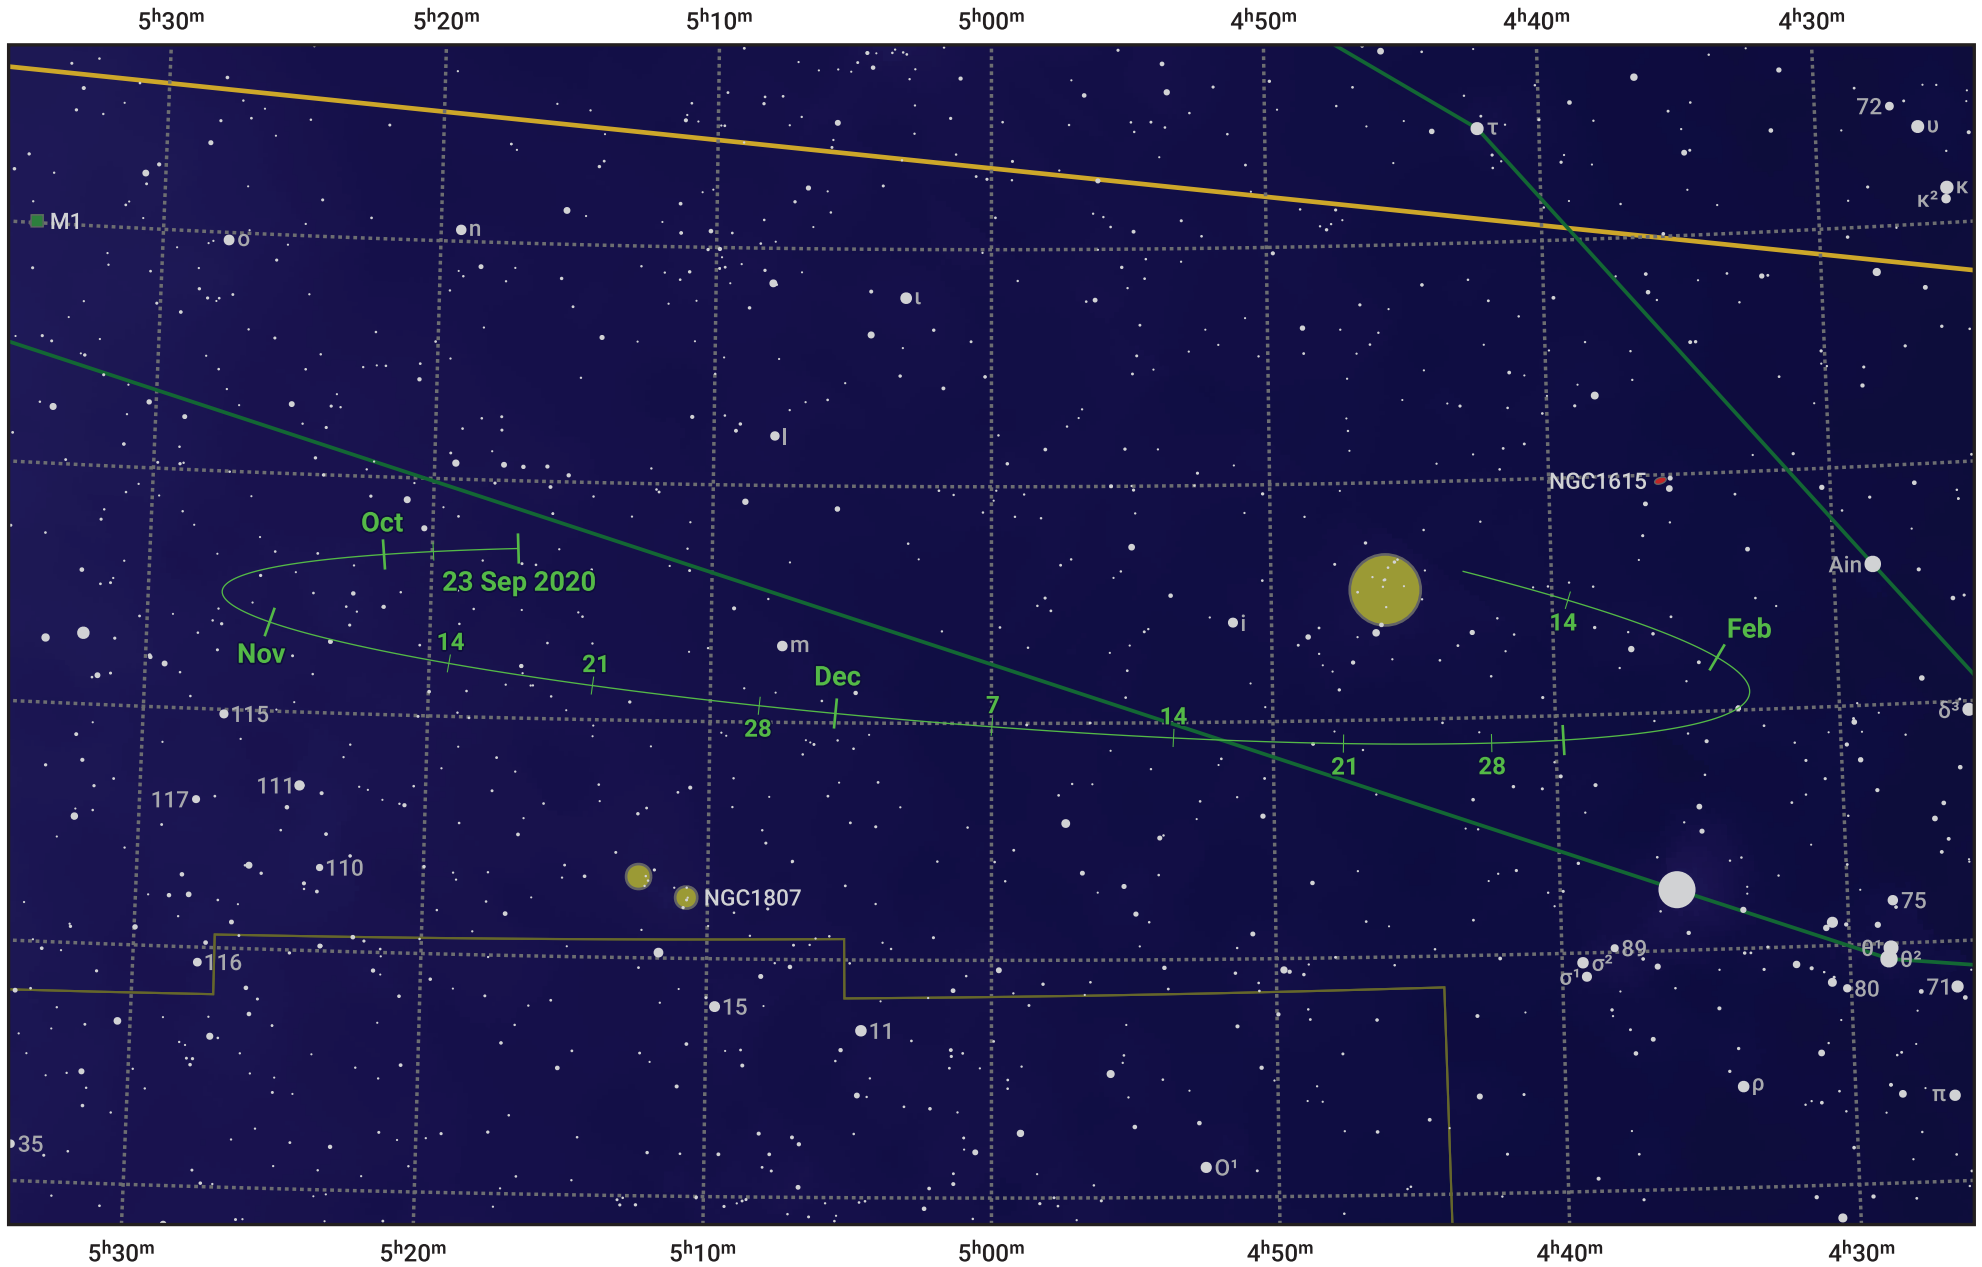

The path of Asteroid 16 Psyche around opposition on 7 Dec 2020

© Dominic Ford 2011–2024. Date markers placed at midnight UTC. Downloaded from <https://in-the-sky.org>

Magnitude scale: 10.0 9.0 8.0 7.0 6.0 5.0 4.0 3.0 2.0 1.0 0.0

— Ecliptic Plane

- Galaxy
- Bright nebula
- Open cluster
- ⊕ Globular cluster

Date	Mag
2020 Oct 1	11.0
2020 Nov 1	10.4
2020 Nov 19	10.1
2020 Dec 1	9.8
2021 Jan 1	10.3
2021 Feb 1	11.0
2021 Feb 5	11.1