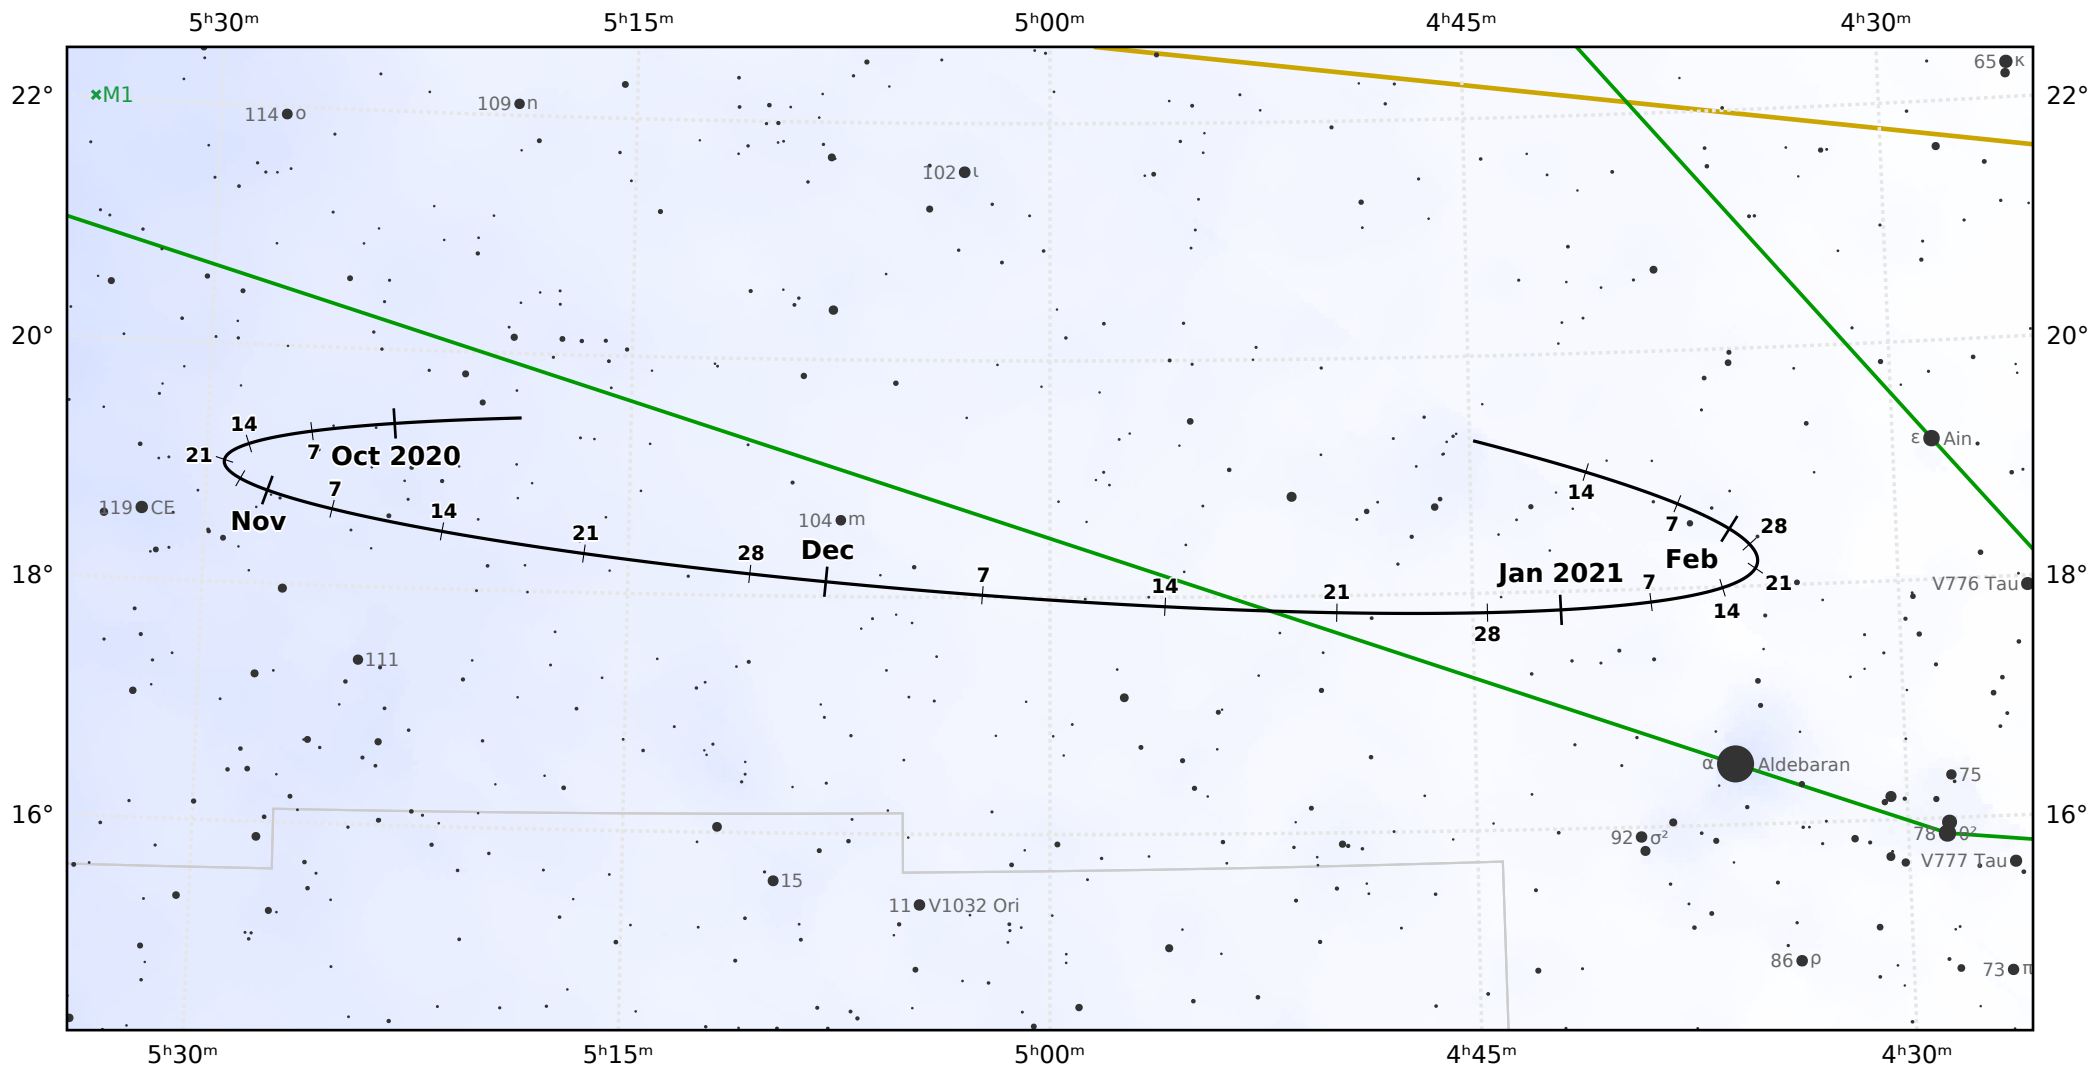

The path of Asteroid 16 Psyche around opposition on 8 Dec 2020

© Dominic Ford 2011-2021. Downloaded from <https://in-the-sky.org>