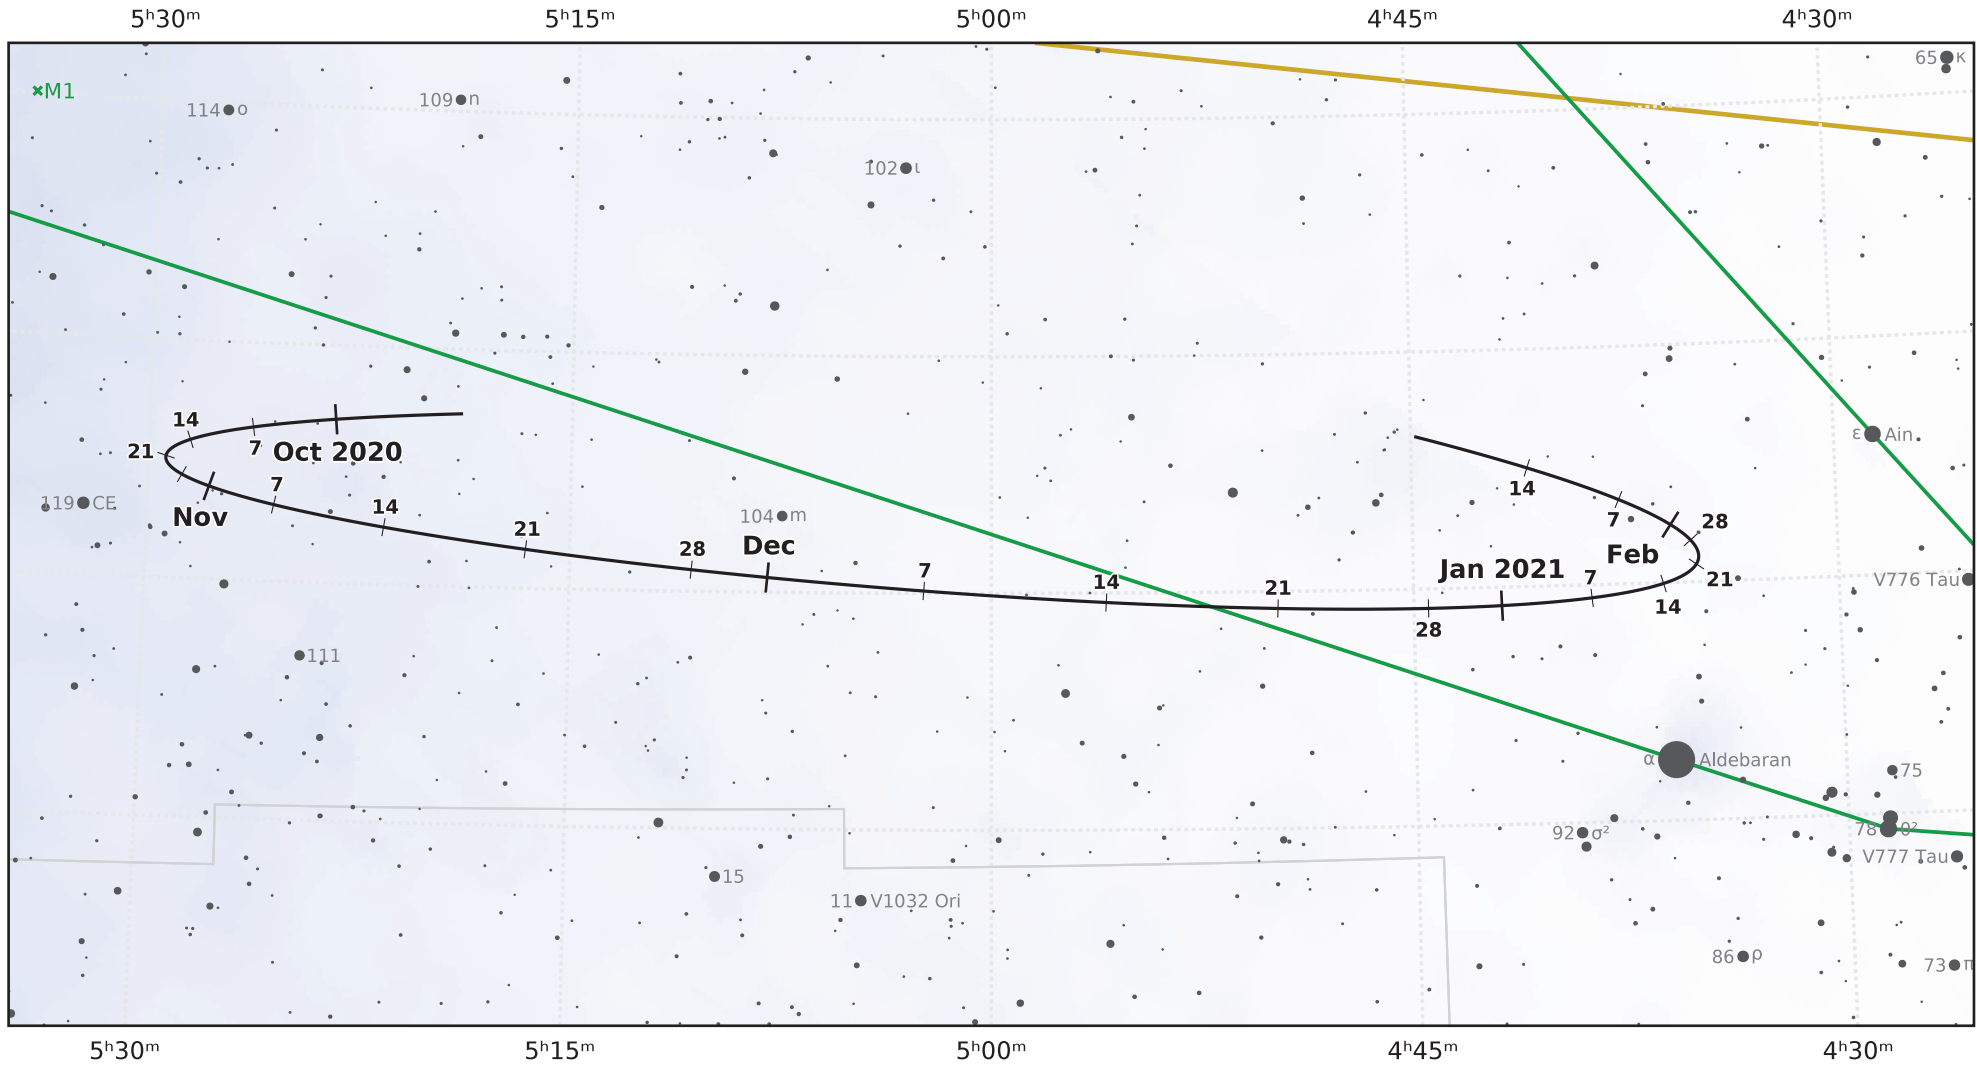

The path of Asteroid 16 Psyche around opposition on 8 Dec 2020

© Dominic Ford 2011–2021. Downloaded from <https://in-the-sky.org>