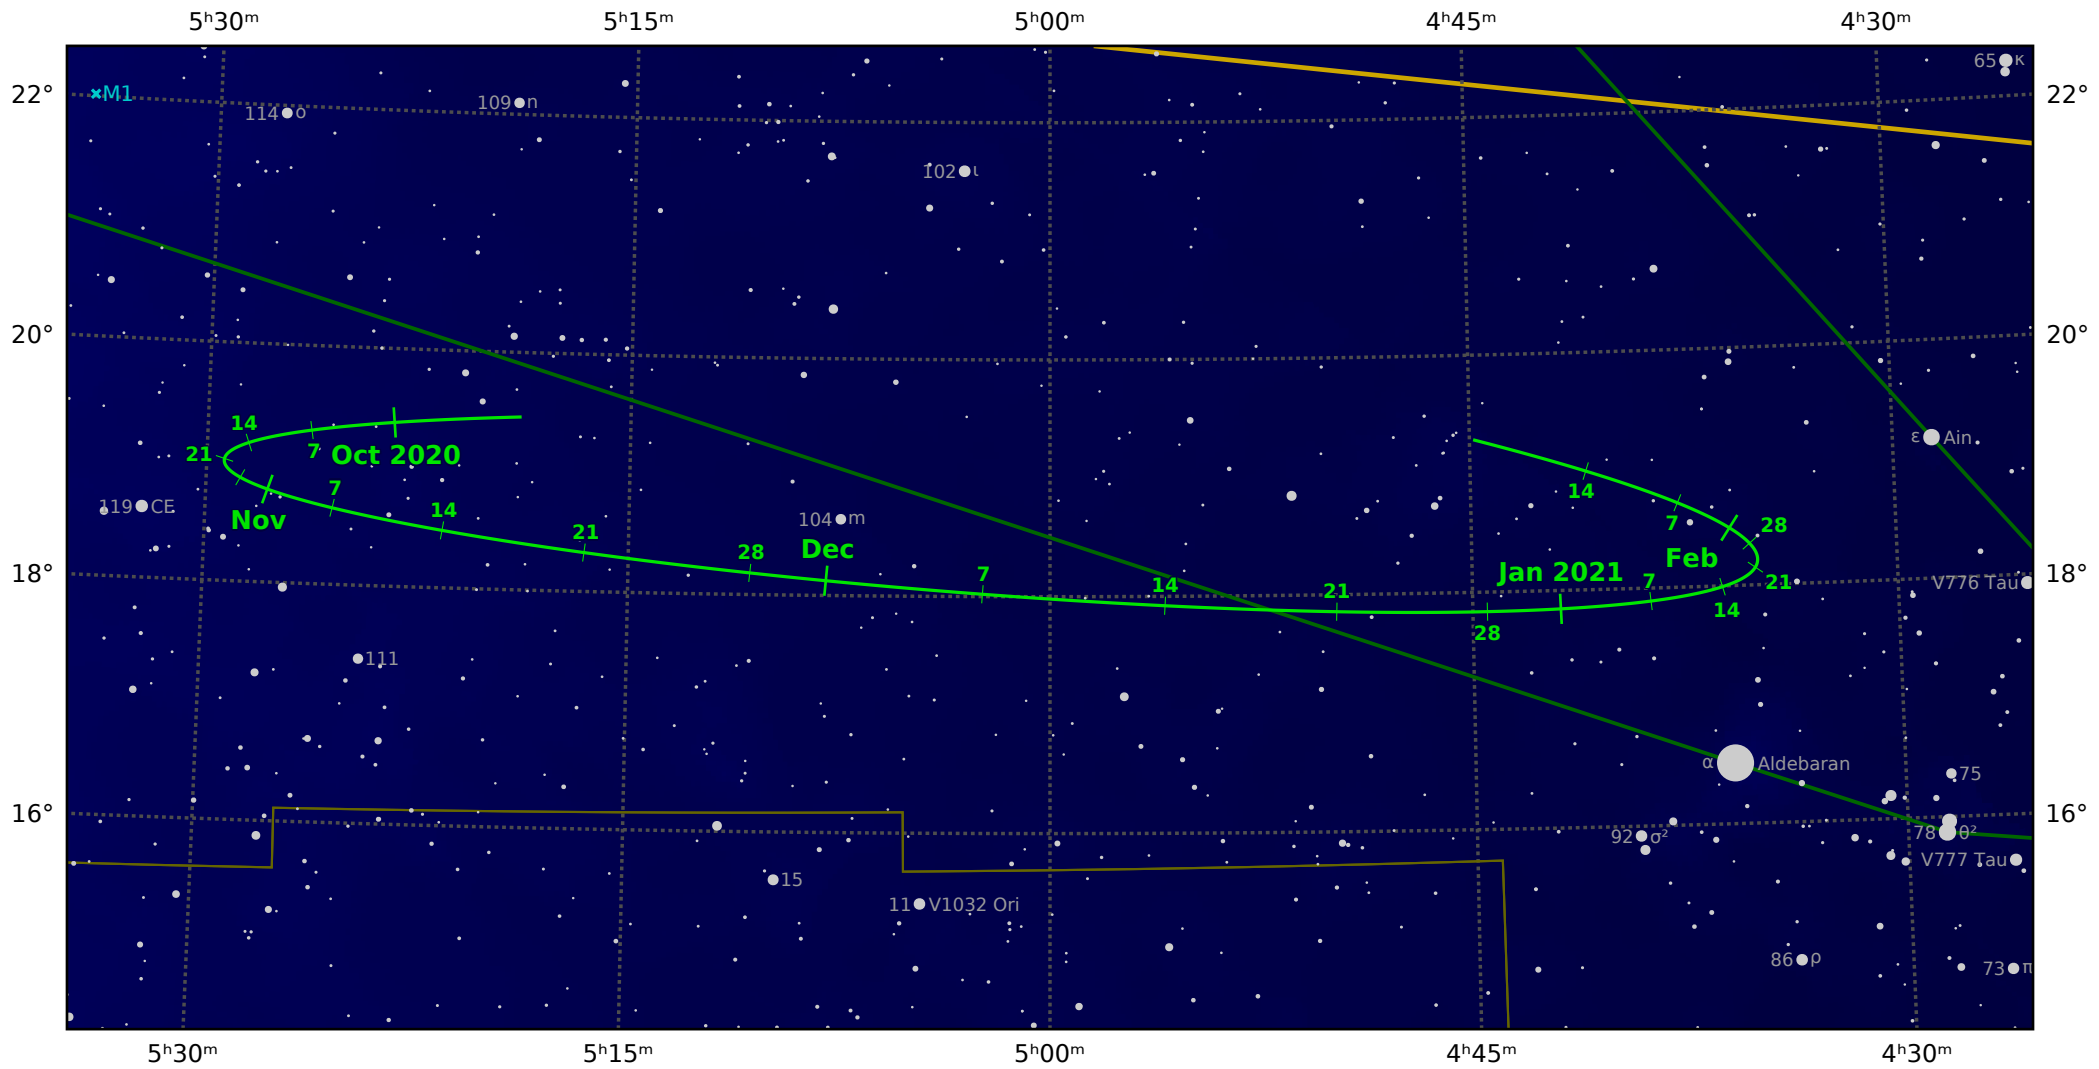

The path of Asteroid 16 Psyche around opposition on 8 Dec 2020

© Dominic Ford 2011-2021. Downloaded from <https://in-the-sky.org>