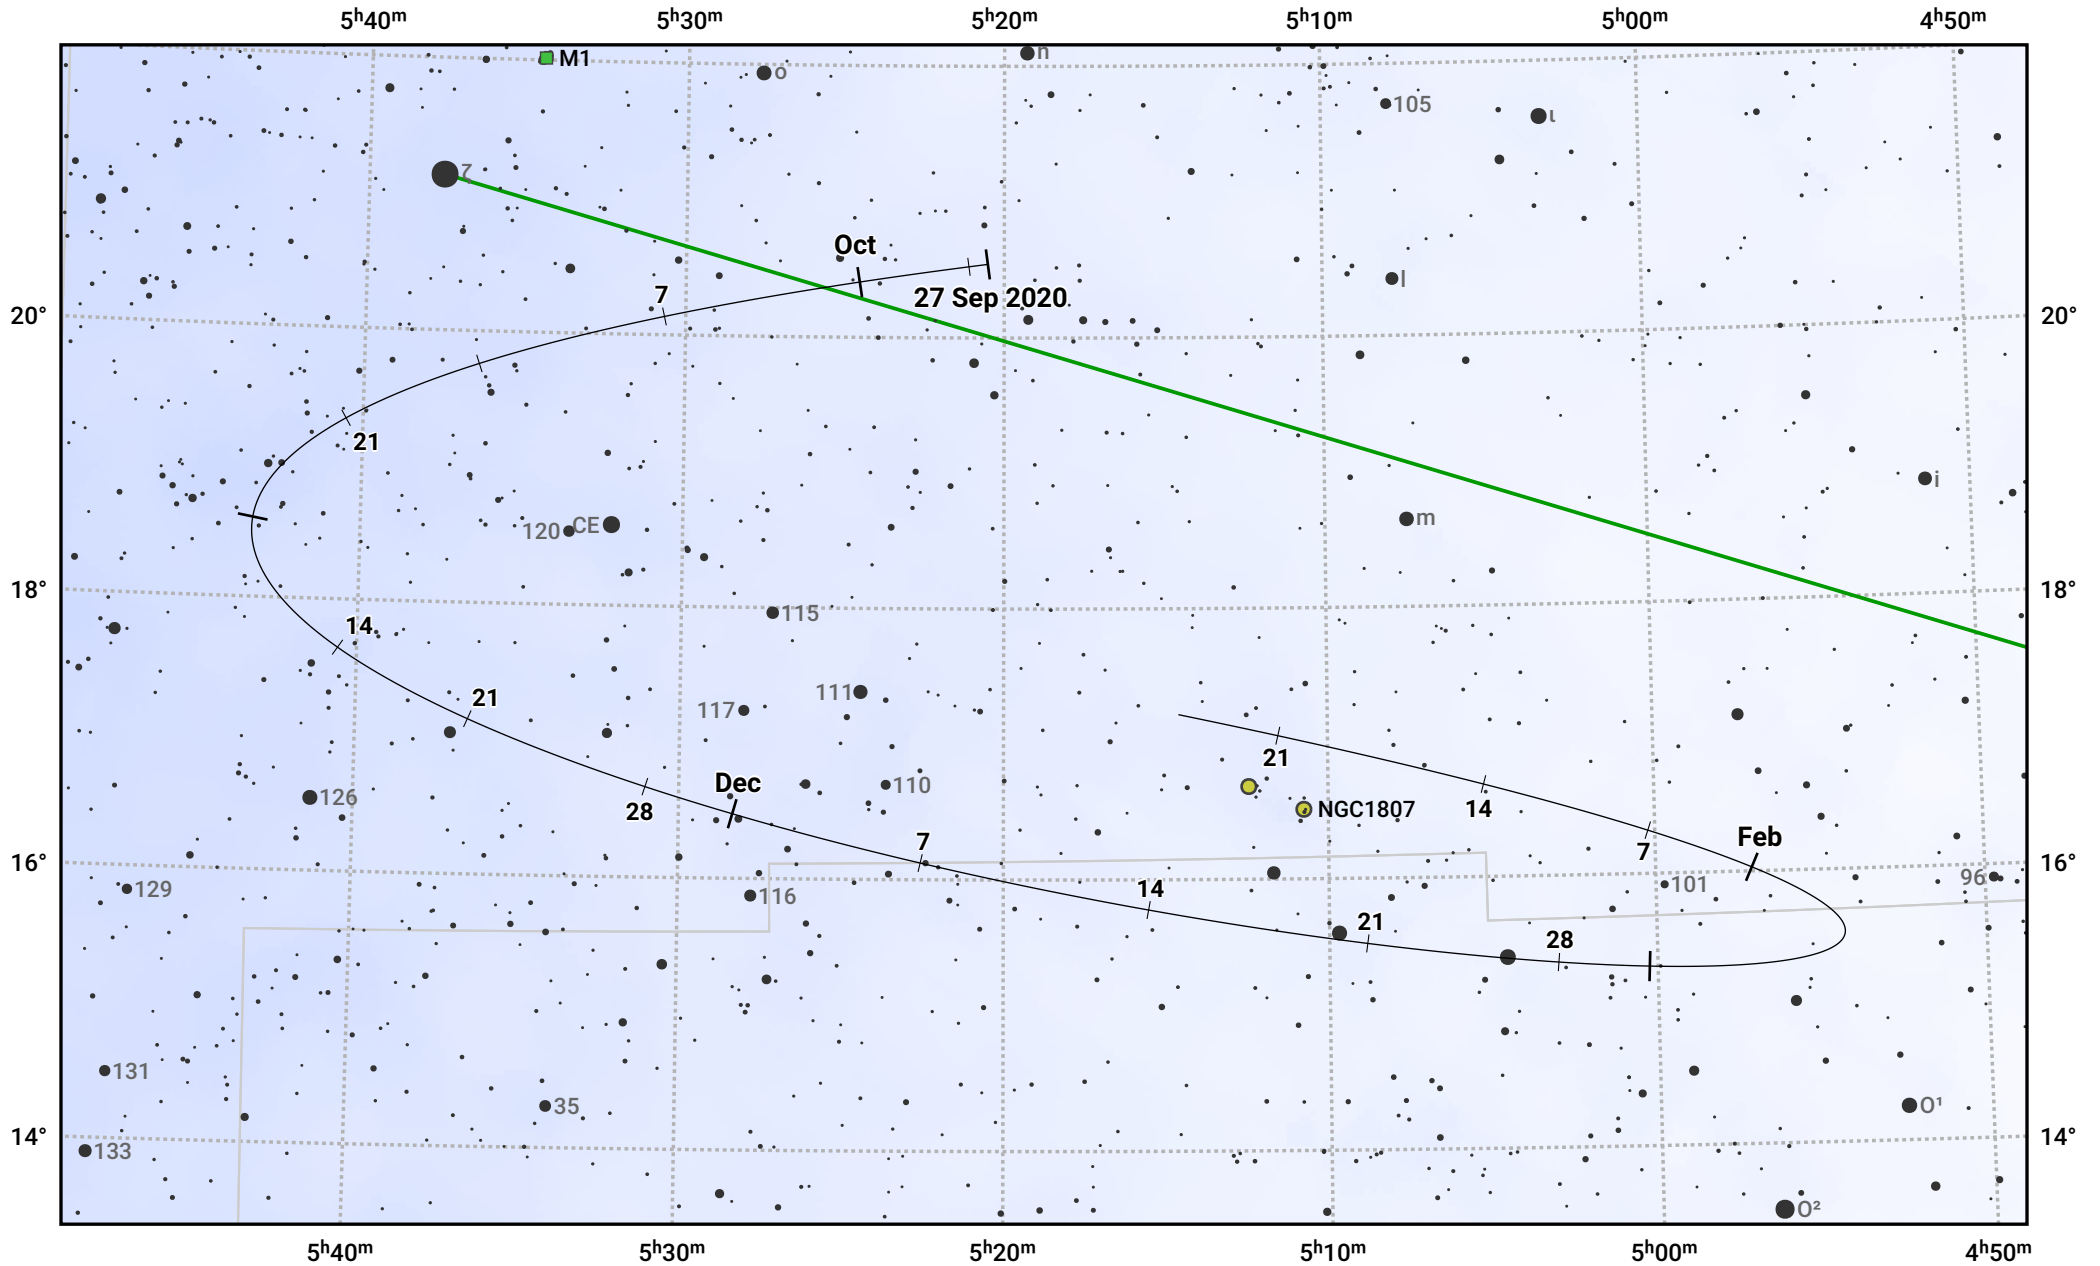

The path of Asteroid 79 Eurynome around opposition on 11 Dec 2020

© Dominic Ford 2011–2024. Date markers placed at midnight UTC. Downloaded from <https://in-the-sky.org>

Magnitude scale: 10.0 9.0 8.0 7.0 6.0 5.0 4.0 3.0

— Ecliptic Plane

Galaxy Bright nebula Open cluster Globular cluster

Date	Mag	Phase
2020 Oct 1	11.3	94%
2020 Nov 1	10.7	97%
2020 Nov 13	10.4	98%
2020 Dec 1	9.9	100%
2021 Jan 1	10.3	99%
2021 Feb 1	11.2	96%
2021 Feb 8	11.4	95%