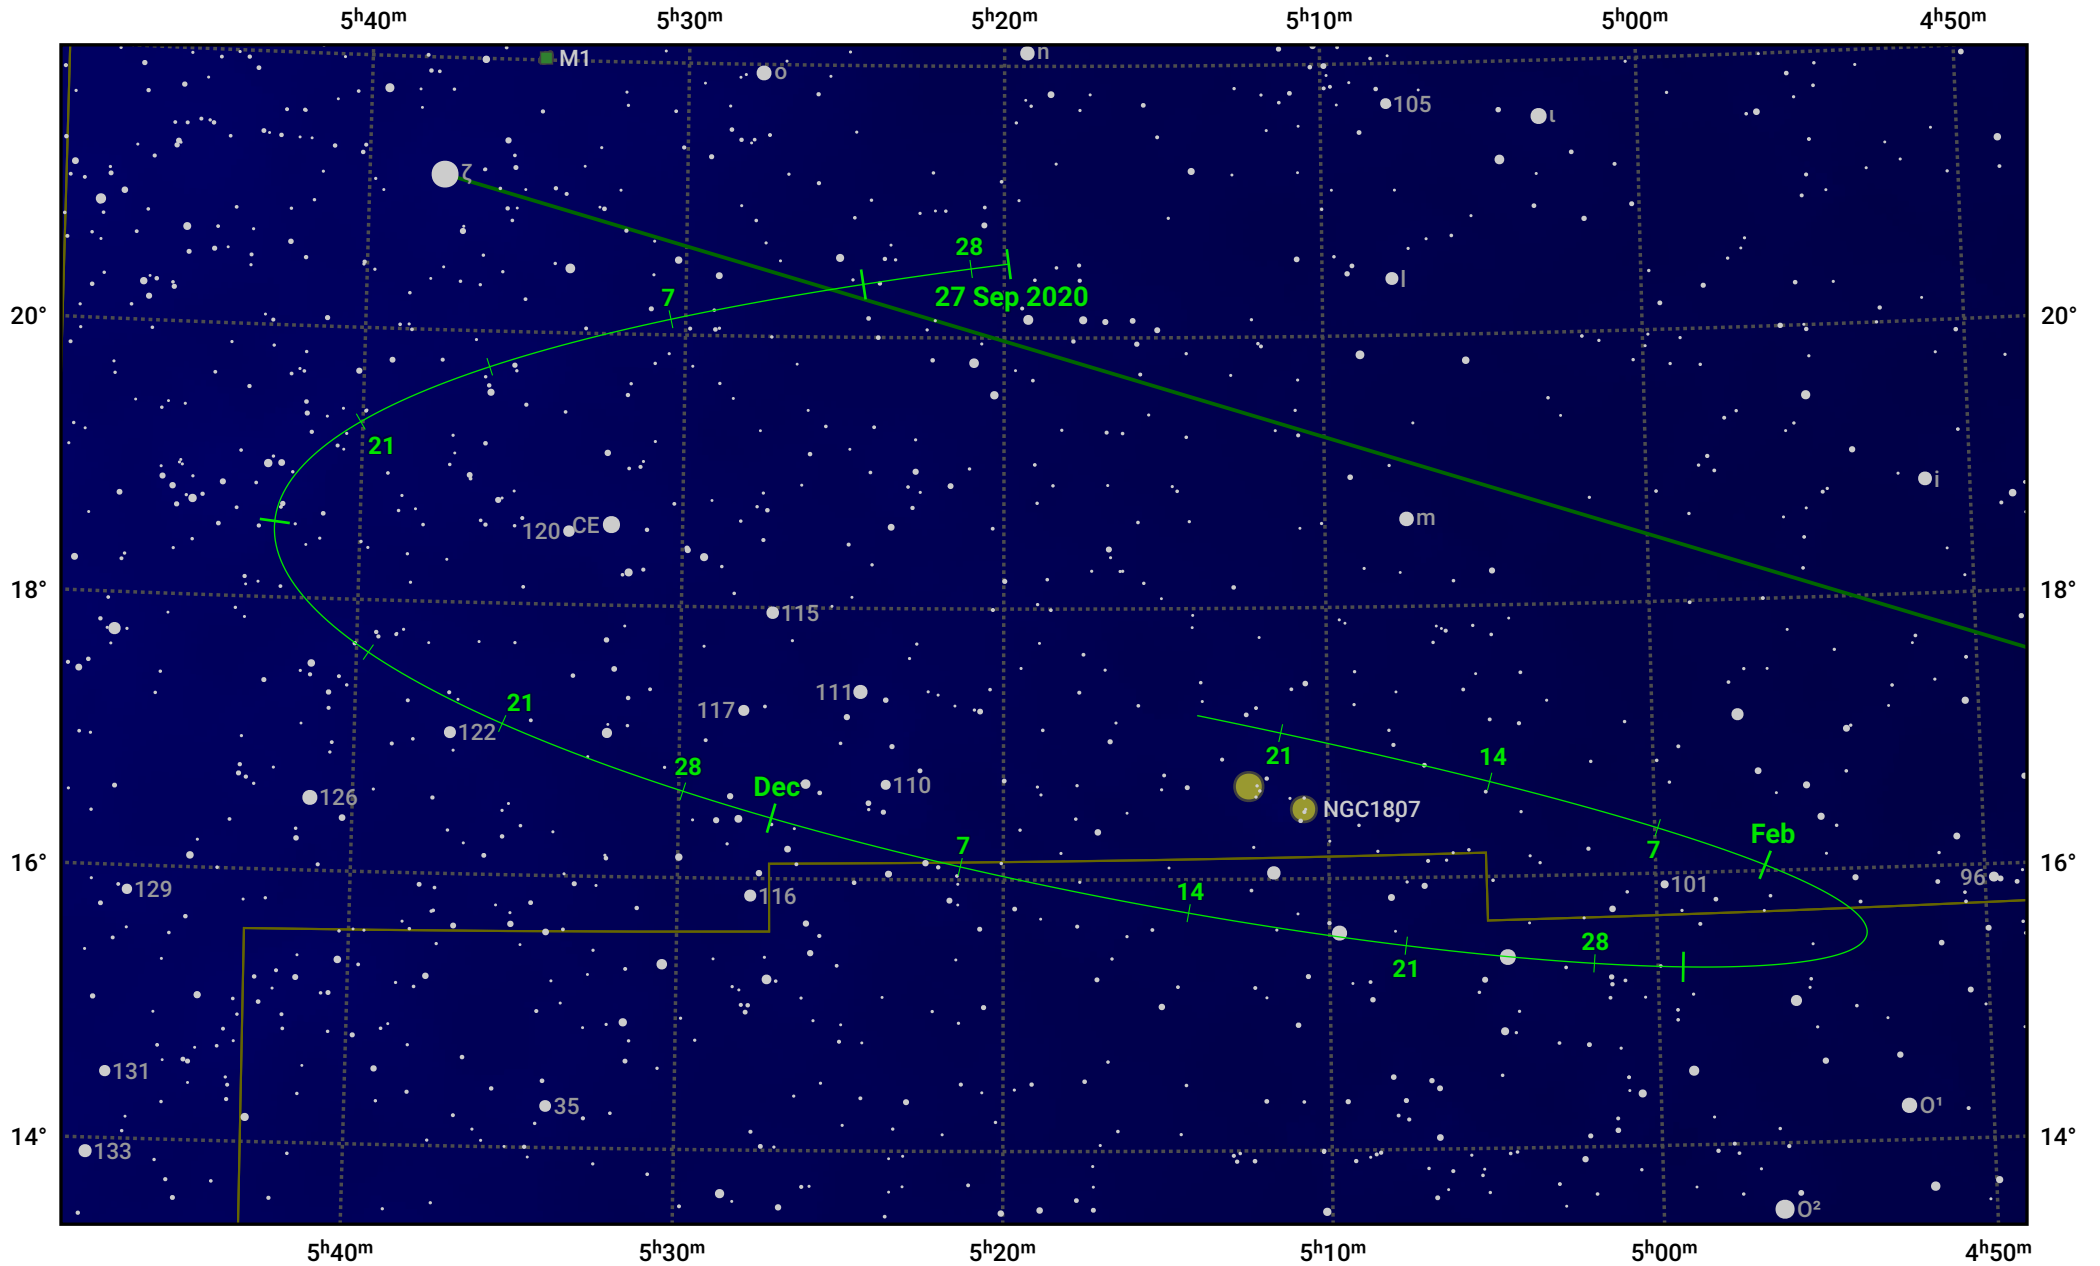

The path of Asteroid 79 Eurynome around opposition on 11 Dec 2020

© Dominic Ford 2011–2024. Date markers placed at midnight UTC. Downloaded from <https://in-the-sky.org>

Magnitude scale: 10.0 9.0 8.0 7.0 6.0 5.0 4.0 3.0

— Ecliptic Plane

- Galaxy
- Bright nebula
- Open cluster
- ⊕ Globular cluster

Date	Mag	Phase
2020 Oct 1	11.3	94%
2020 Nov 1	10.7	97%
2020 Nov 12	10.4	98%
2020 Dec 1	9.9	100%
2021 Jan 1	10.3	99%
2021 Feb 1	11.2	96%
2021 Feb 8	11.4	95%