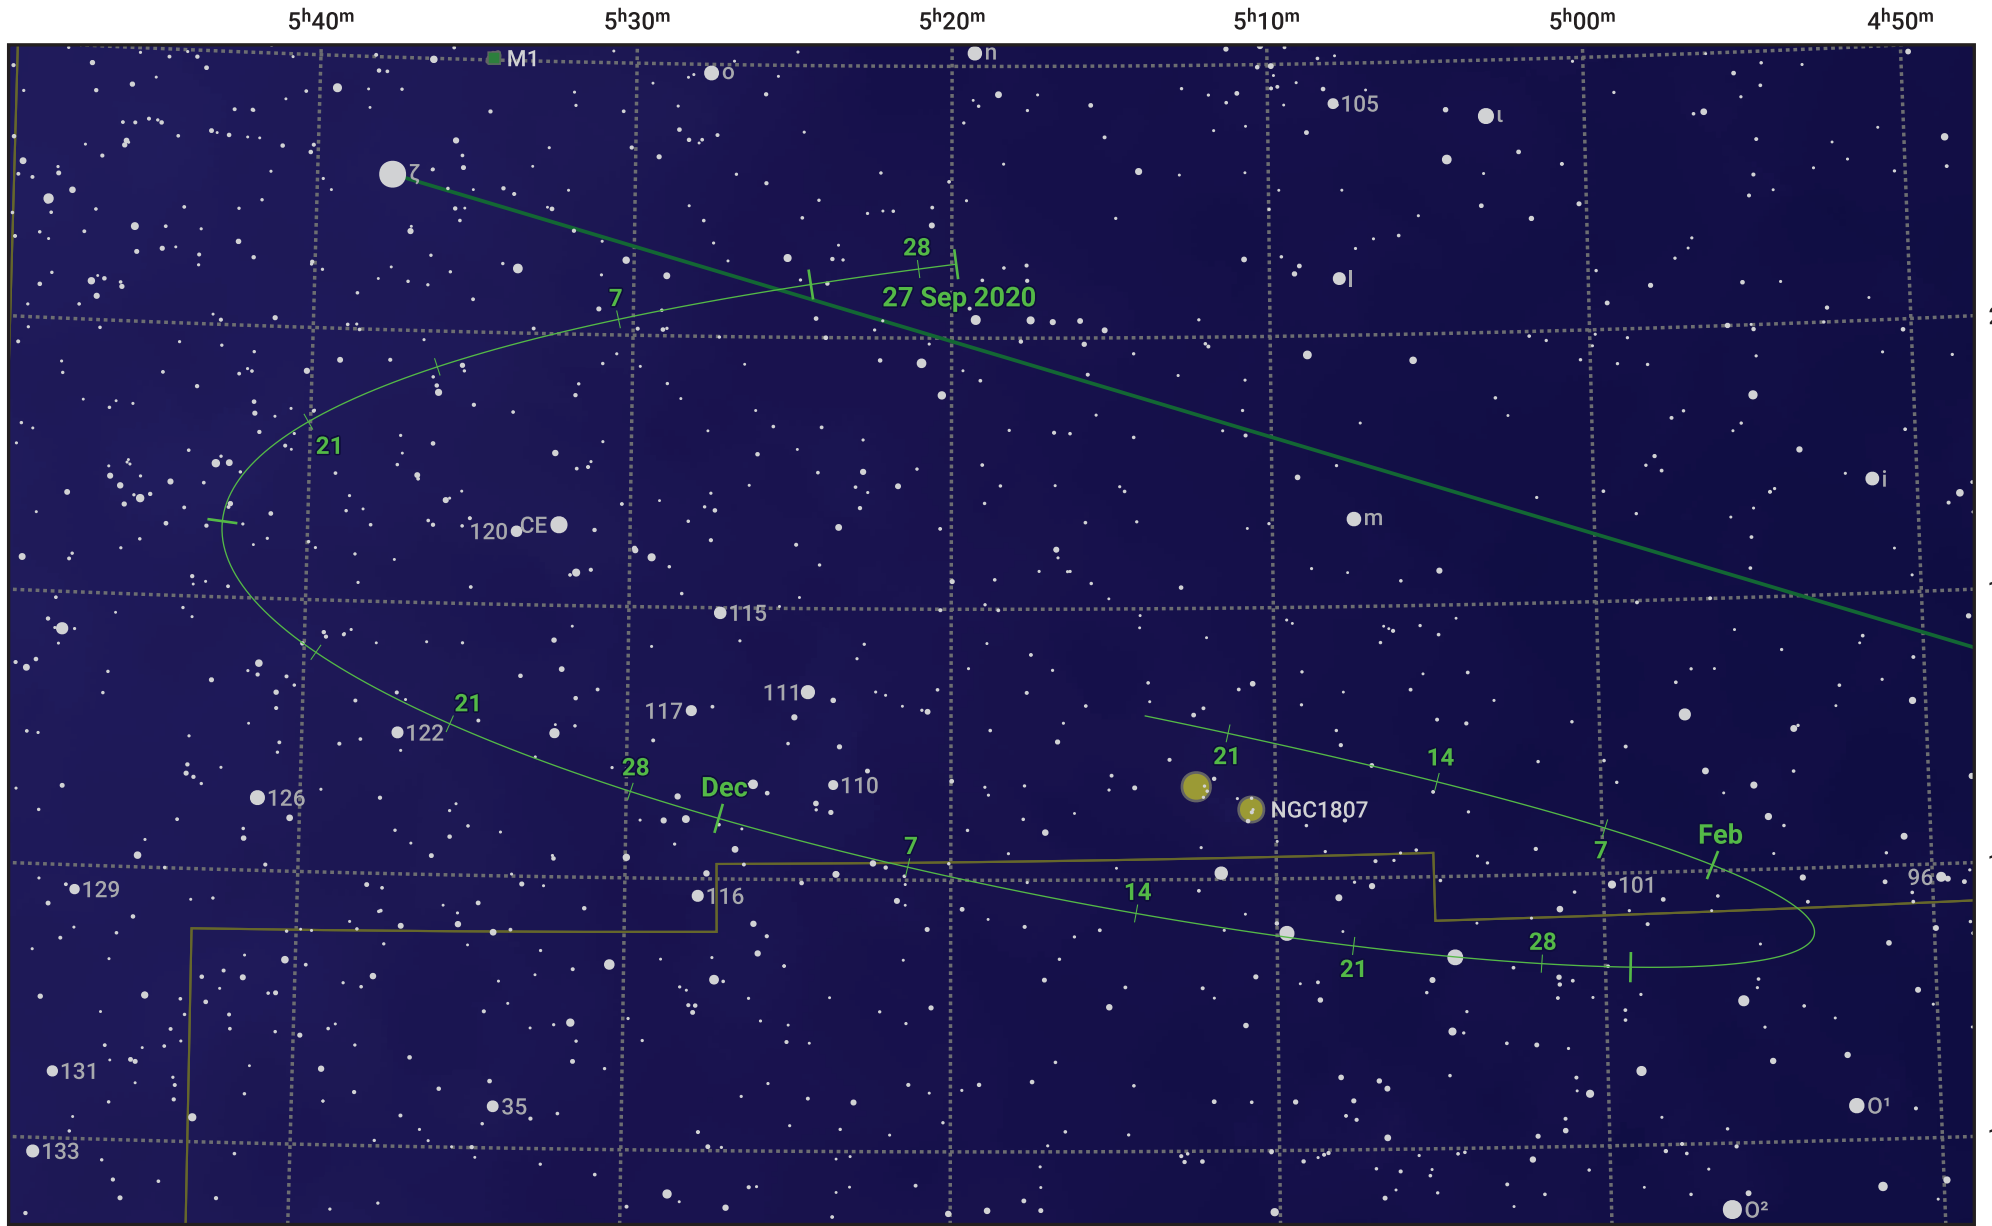

The path of Asteroid 79 Eurymore around opposition on 11 Dec 2020

© Dominic Ford 2011–2024. Date markers placed at midnight UTC. Downloaded from <https://in-the-sky.org>

Magnitude scale: • 10.0 • 9.0 • 8.0 • 7.0 • 6.0 • 5.0 • 4.0 • 3.0

— Ecliptic Plane

● Galaxy
 ■ Bright nebula
 ● Open cluster
 ⊕ Globular cluster

Date	Mag	Phase
2020 Oct 1	11.3	94%
2020 Nov 1	10.7	97%
2020 Nov 12	10.4	98%
2020 Dec 1	9.9	100%
2021 Jan 1	10.3	99%
2021 Feb 1	11.2	96%
2021 Feb 8	11.4	95%