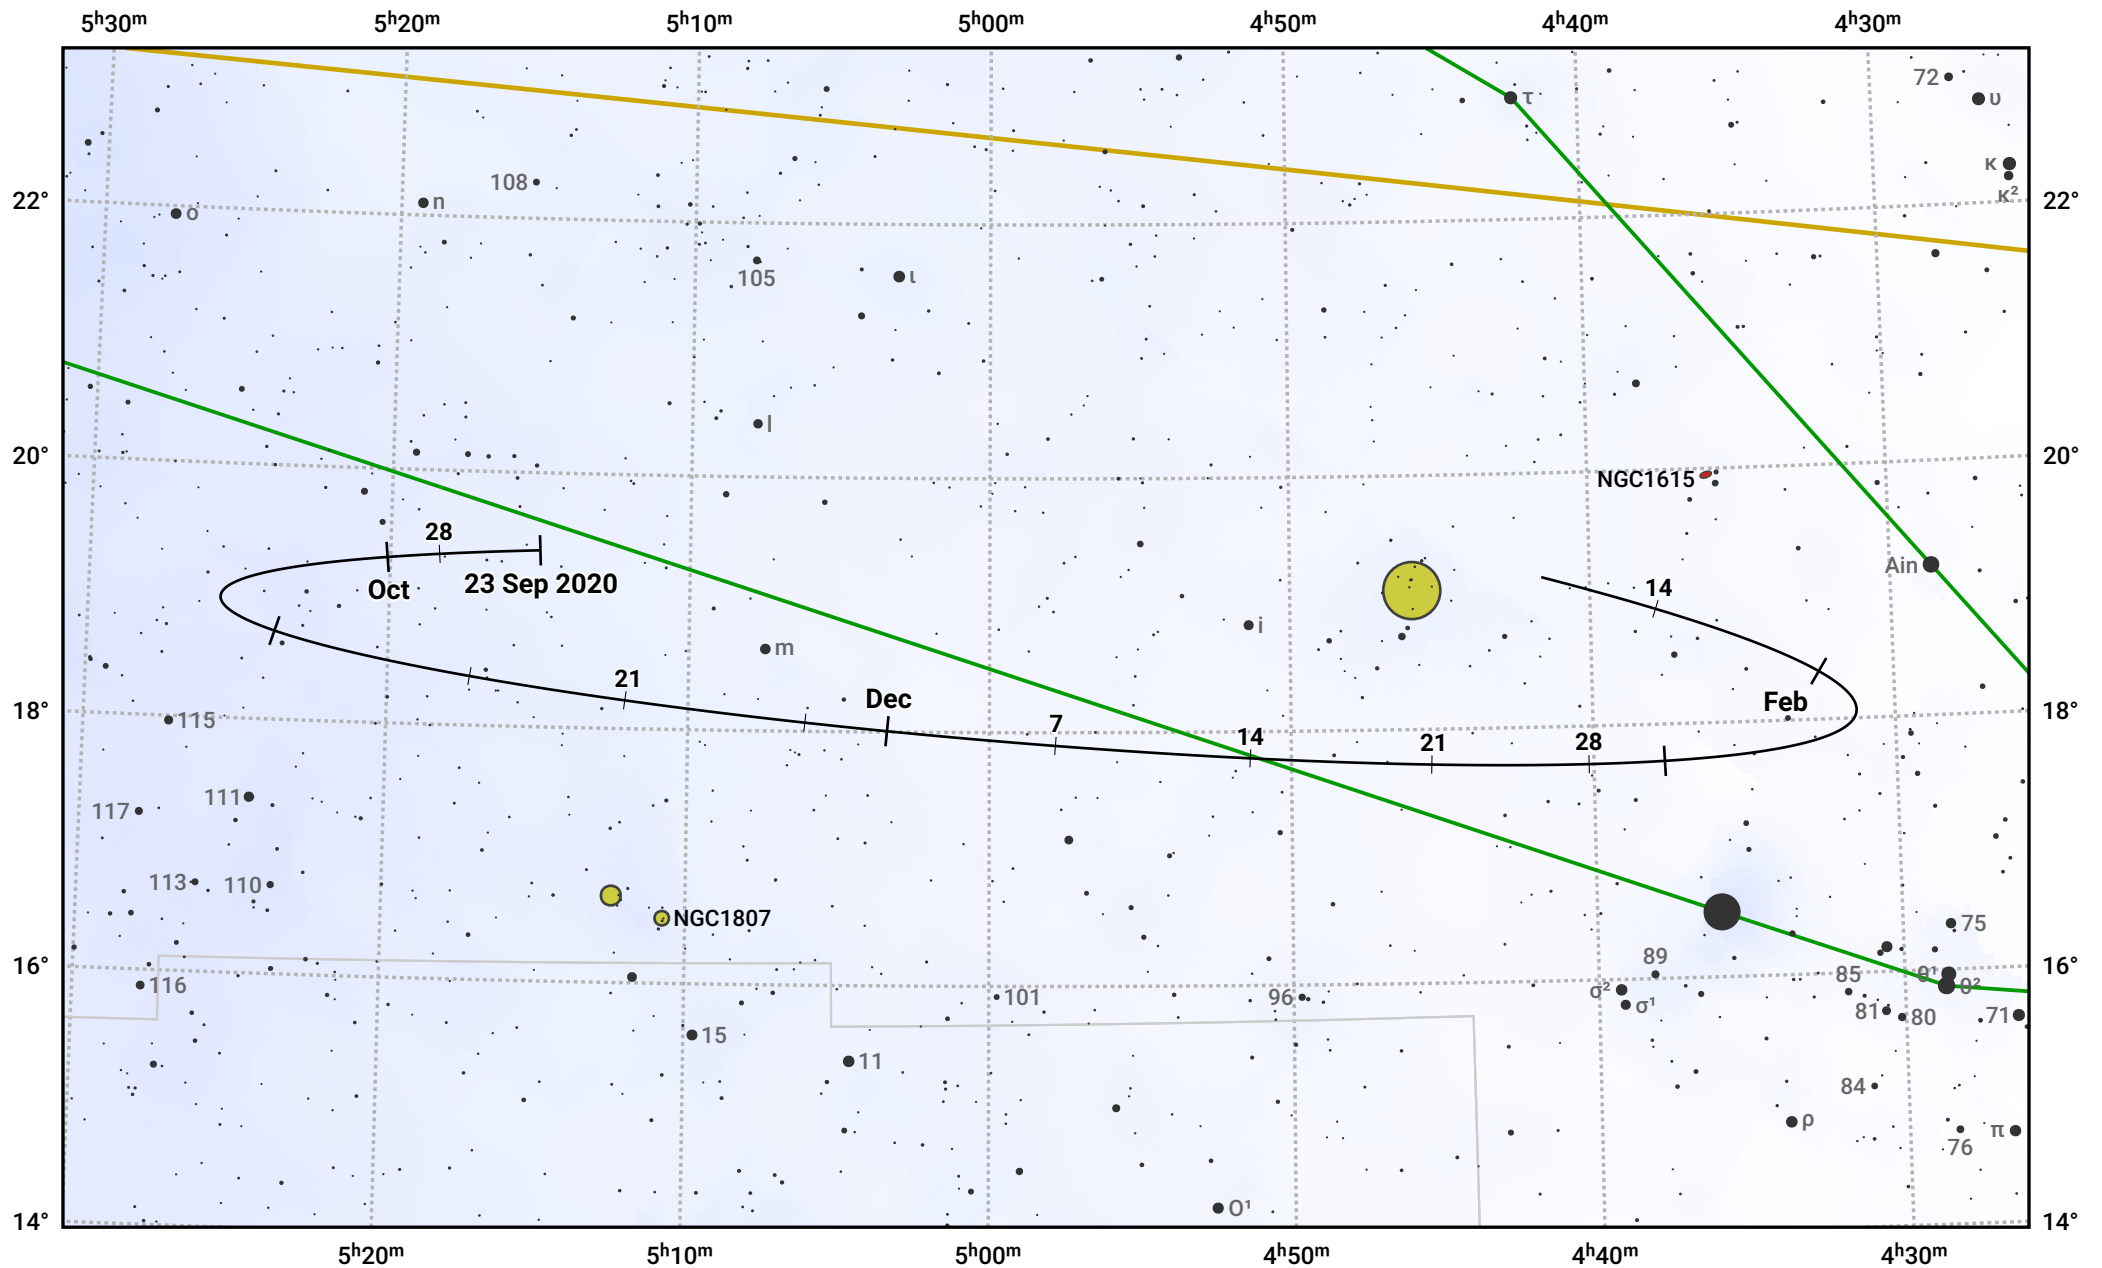

The path of Asteroid 16 Psyche around opposition on 7 Dec 2020

© Dominic Ford 2011–2024. Date markers placed at midnight UTC. Downloaded from <https://in-the-sky.org>

Magnitude scale: 10.0 9.0 8.0 7.0 6.0 5.0 4.0 3.0 2.0 1.0 0.0

— Ecliptic Plane

Galaxy Bright nebula Open cluster Globular cluster

Date	Mag
2020 Oct 1	11.0
2020 Nov 1	10.4
2020 Nov 19	10.1
2020 Dec 1	9.8
2021 Jan 1	10.3
2021 Feb 1	11.0
2021 Feb 4	11.1