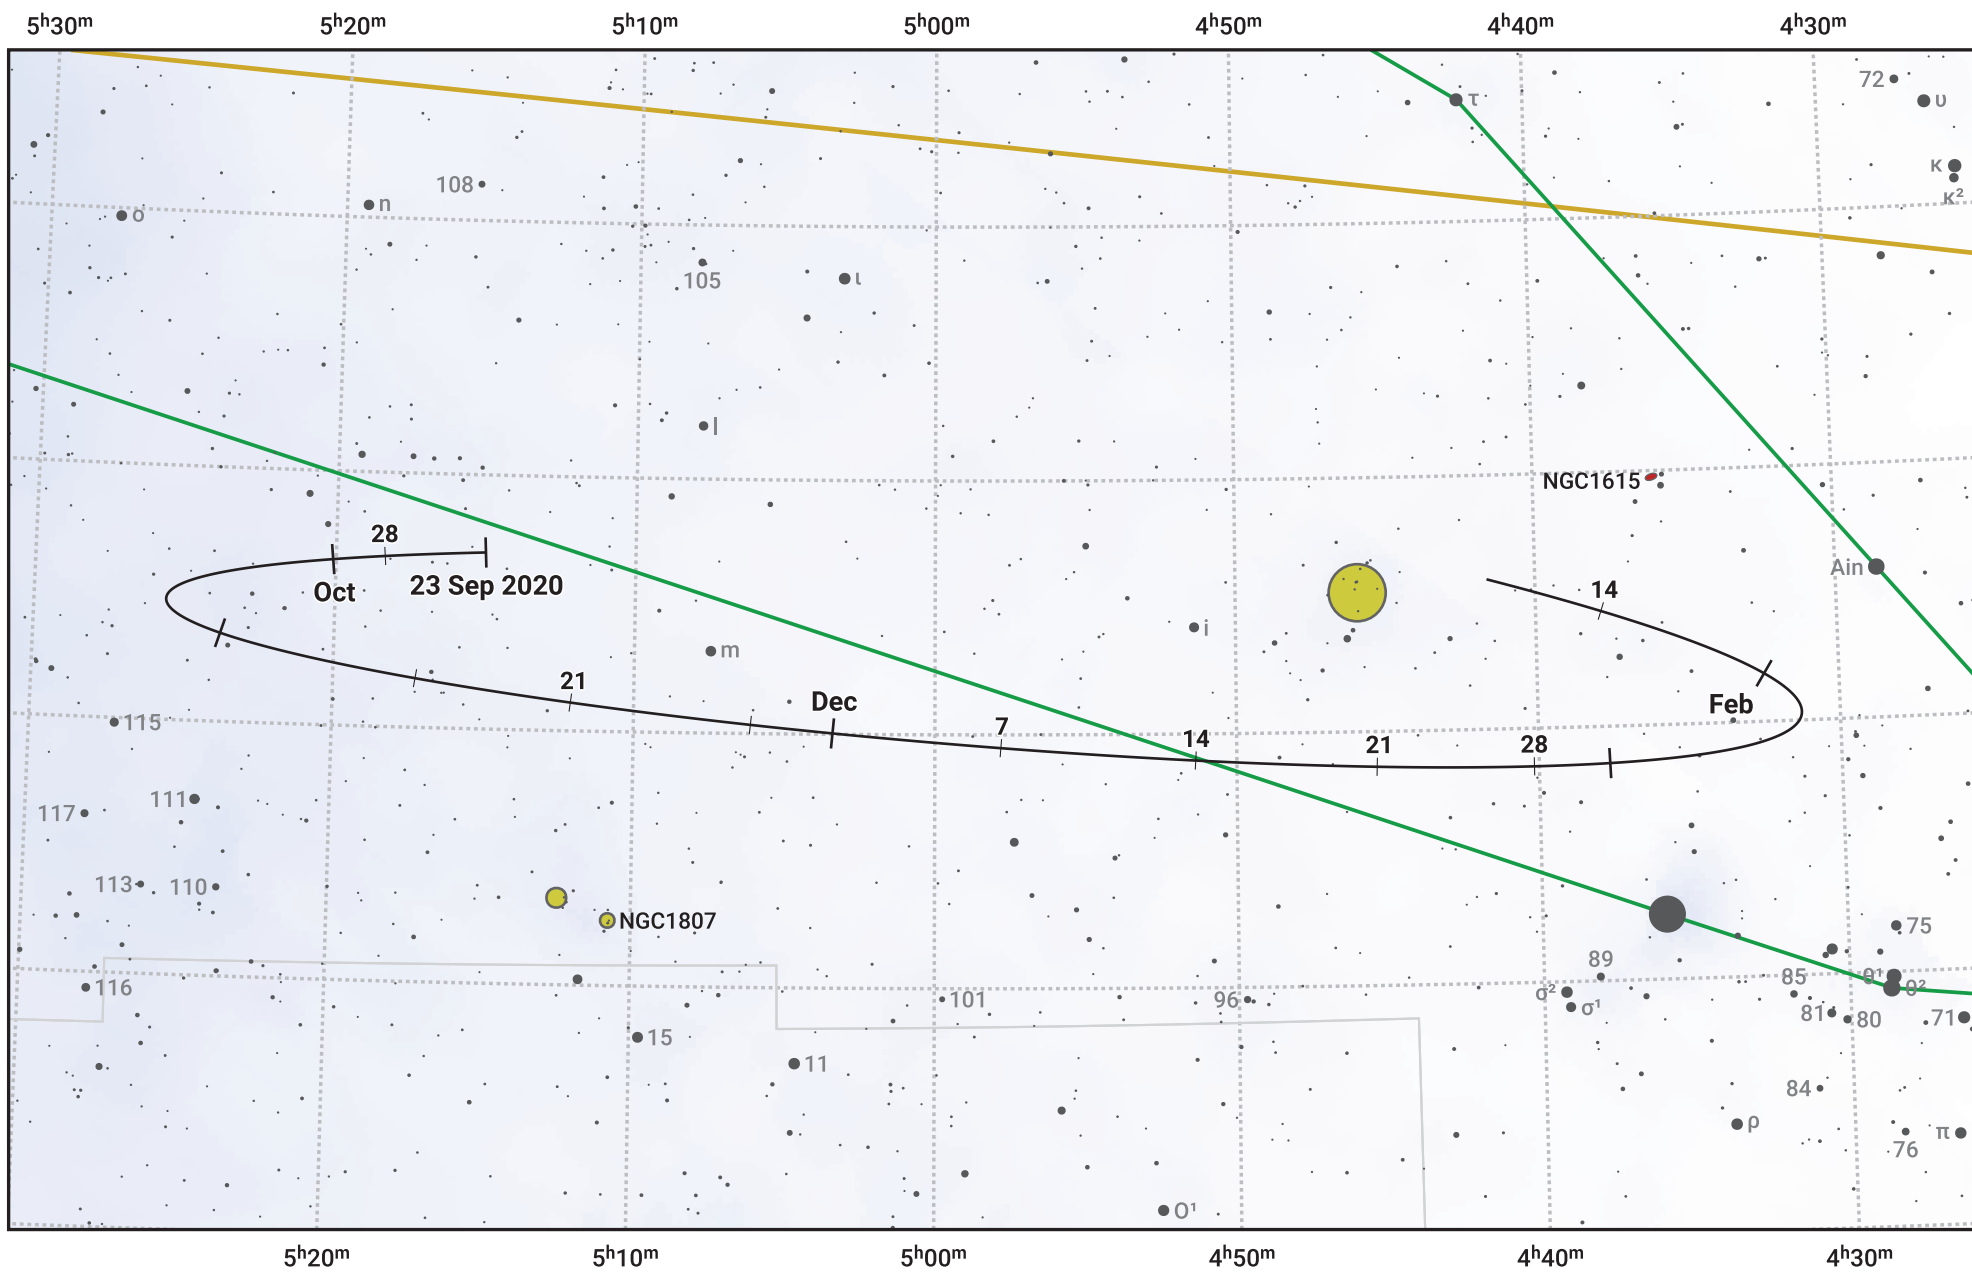

The path of Asteroid 16 Psyche around opposition on 7 Dec 2020

© Dominic Ford 2011–2024. Date markers placed at midnight UTC. Downloaded from <https://in-the-sky.org>

Magnitude scale: 10.0 9.0 8.0 7.0 6.0 5.0 4.0 3.0 2.0 1.0 0.0

— Ecliptic Plane

- Galaxy
- Bright nebula
- Open cluster
- Globular cluster

Date	Mag
2020 Oct 1	11.0
2020 Nov 1	10.4
2020 Nov 19	10.1
2020 Dec 1	9.8
2021 Jan 1	10.3
2021 Feb 1	11.0
2021 Feb 4	11.1