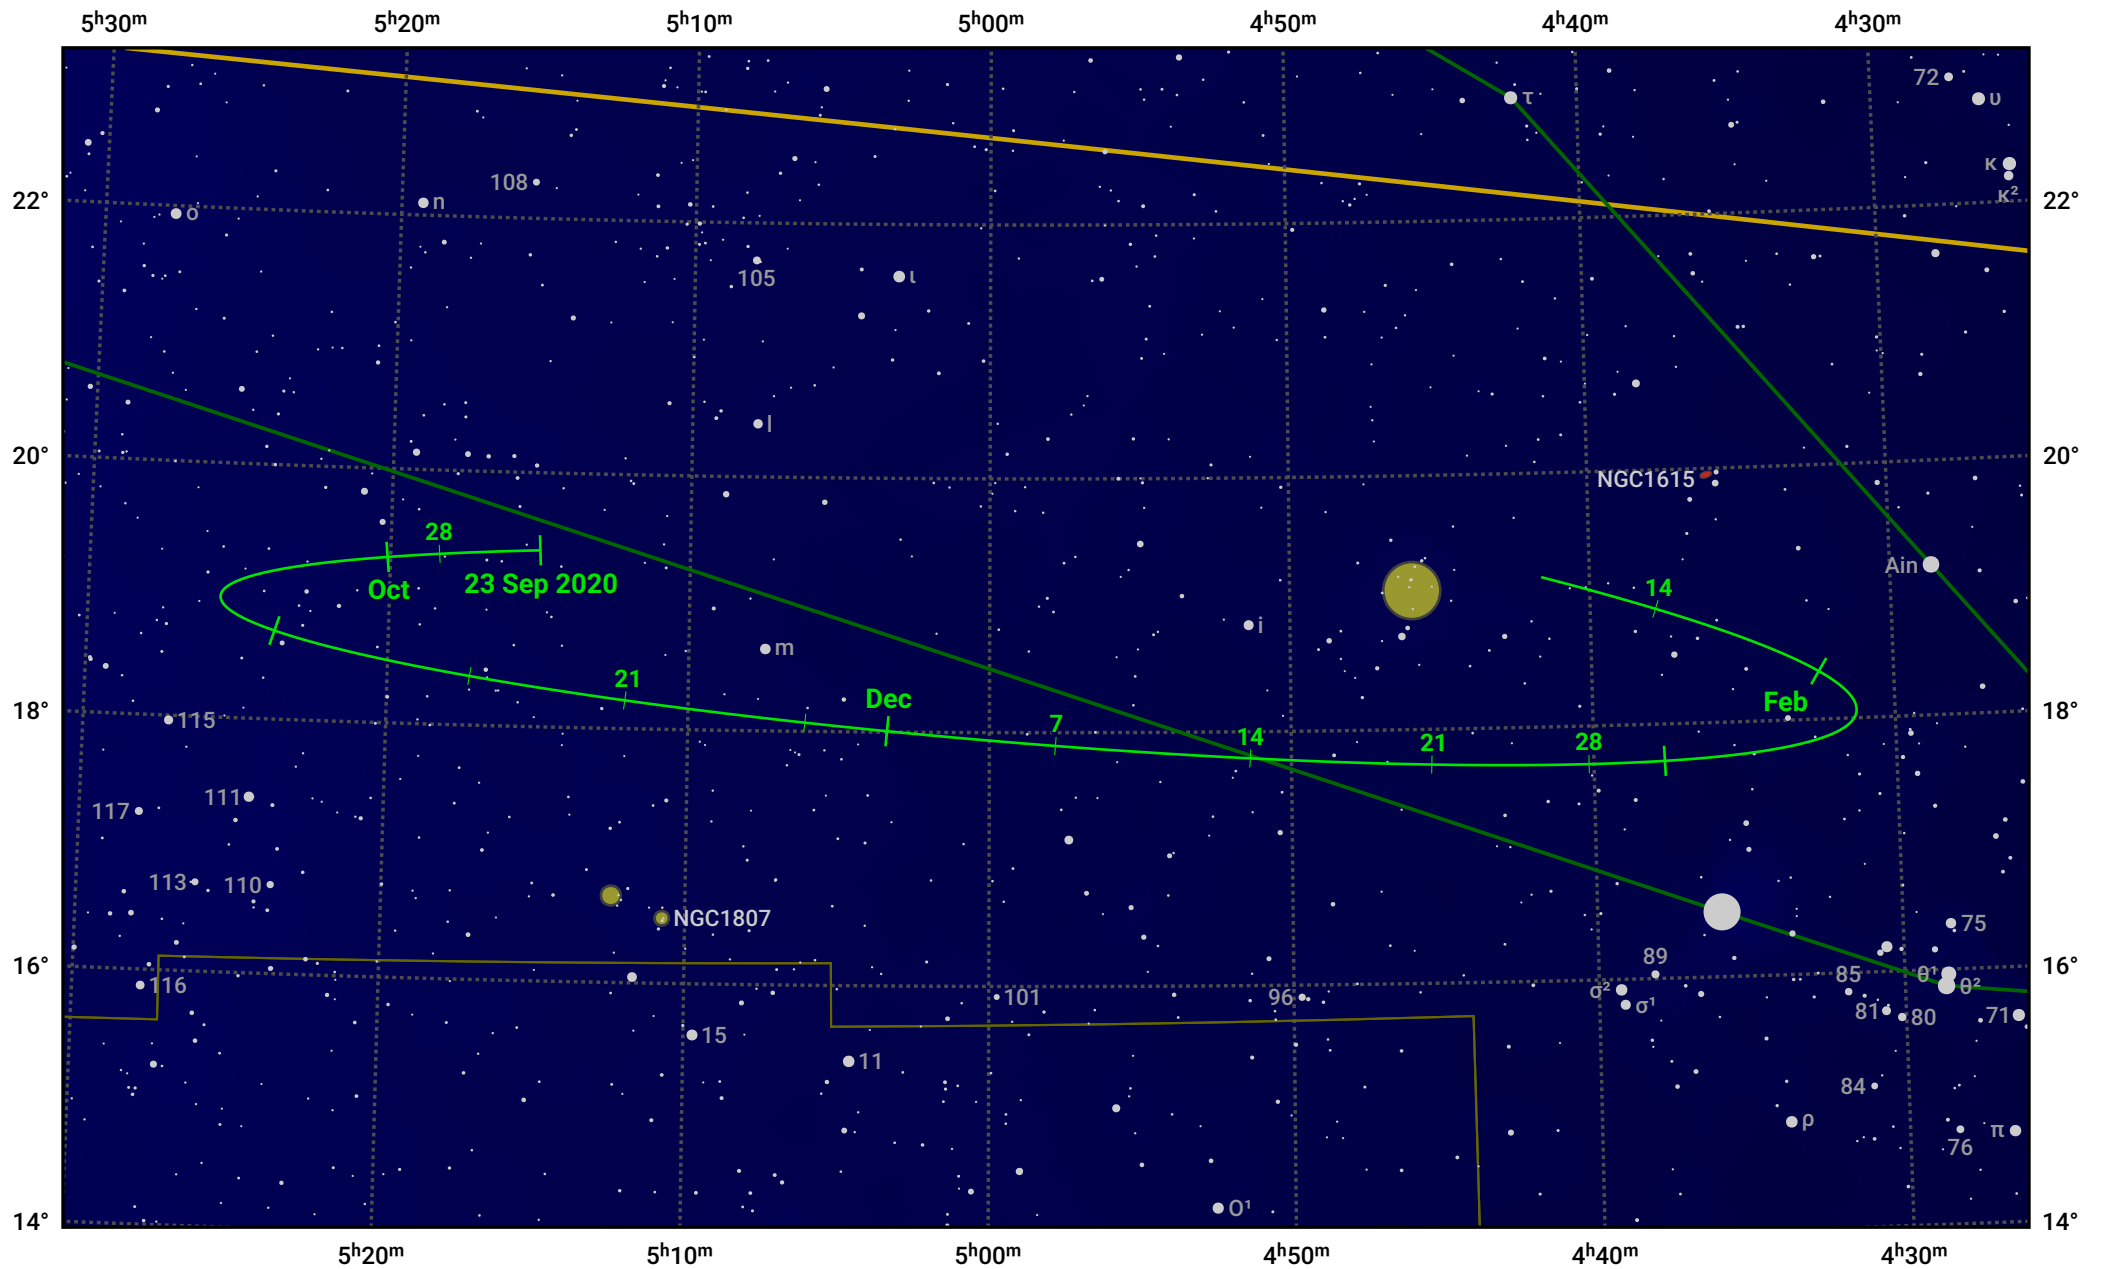

The path of Asteroid 16 Psyche around opposition on 7 Dec 2020

© Dominic Ford 2011–2024. Date markers placed at midnight UTC. Downloaded from <https://in-the-sky.org>

Magnitude scale: 10.0 9.0 8.0 7.0 6.0 5.0 4.0 3.0 2.0 1.0 0.0

— Ecliptic Plane

- Galaxy
- Bright nebula
- Open cluster
- Globular cluster

Date	Mag
2020 Oct 1	11.0
2020 Nov 1	10.4
2020 Nov 19	10.1
2020 Dec 1	9.8
2021 Jan 1	10.3
2021 Feb 1	11.0
2021 Feb 4	11.1