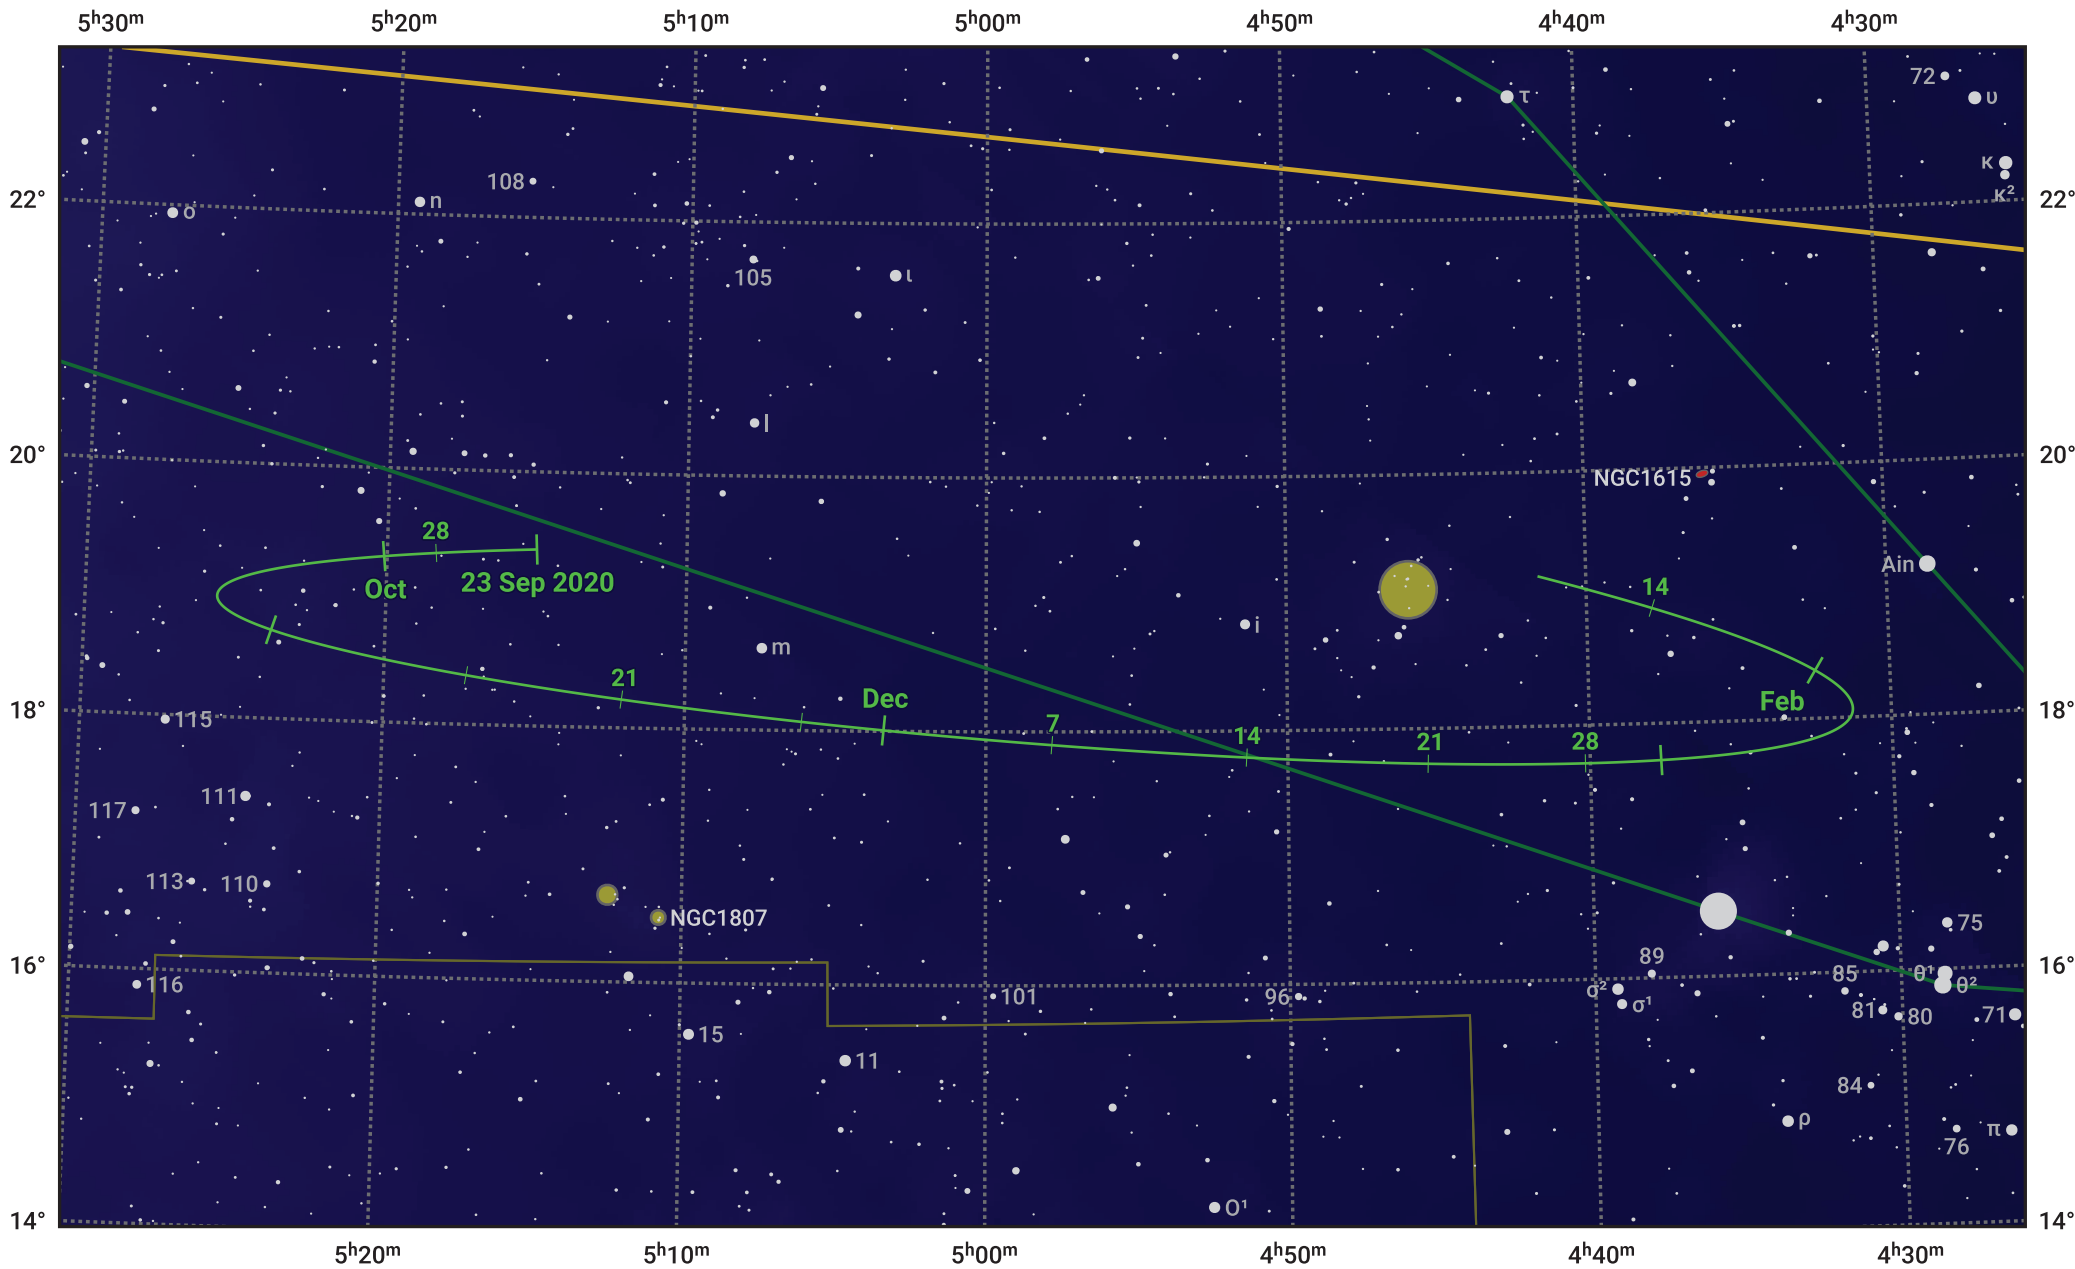

The path of Asteroid 16 Psyche around opposition on 7 Dec 2020

© Dominic Ford 2011–2024. Date markers placed at midnight UTC. Downloaded from <https://in-the-sky.org>

Magnitude scale: 10.0 9.0 8.0 7.0 6.0 5.0 4.0 3.0 2.0 1.0 0.0

Ecliptic Plane

- Galaxy
- Bright nebula
- Open cluster
- ⊕ Globular cluster

Date	Mag
2020 Oct 1	11.0
2020 Nov 1	10.4
2020 Nov 19	10.1
2020 Dec 1	9.8
2021 Jan 1	10.3
2021 Feb 1	11.0
2021 Feb 4	11.1