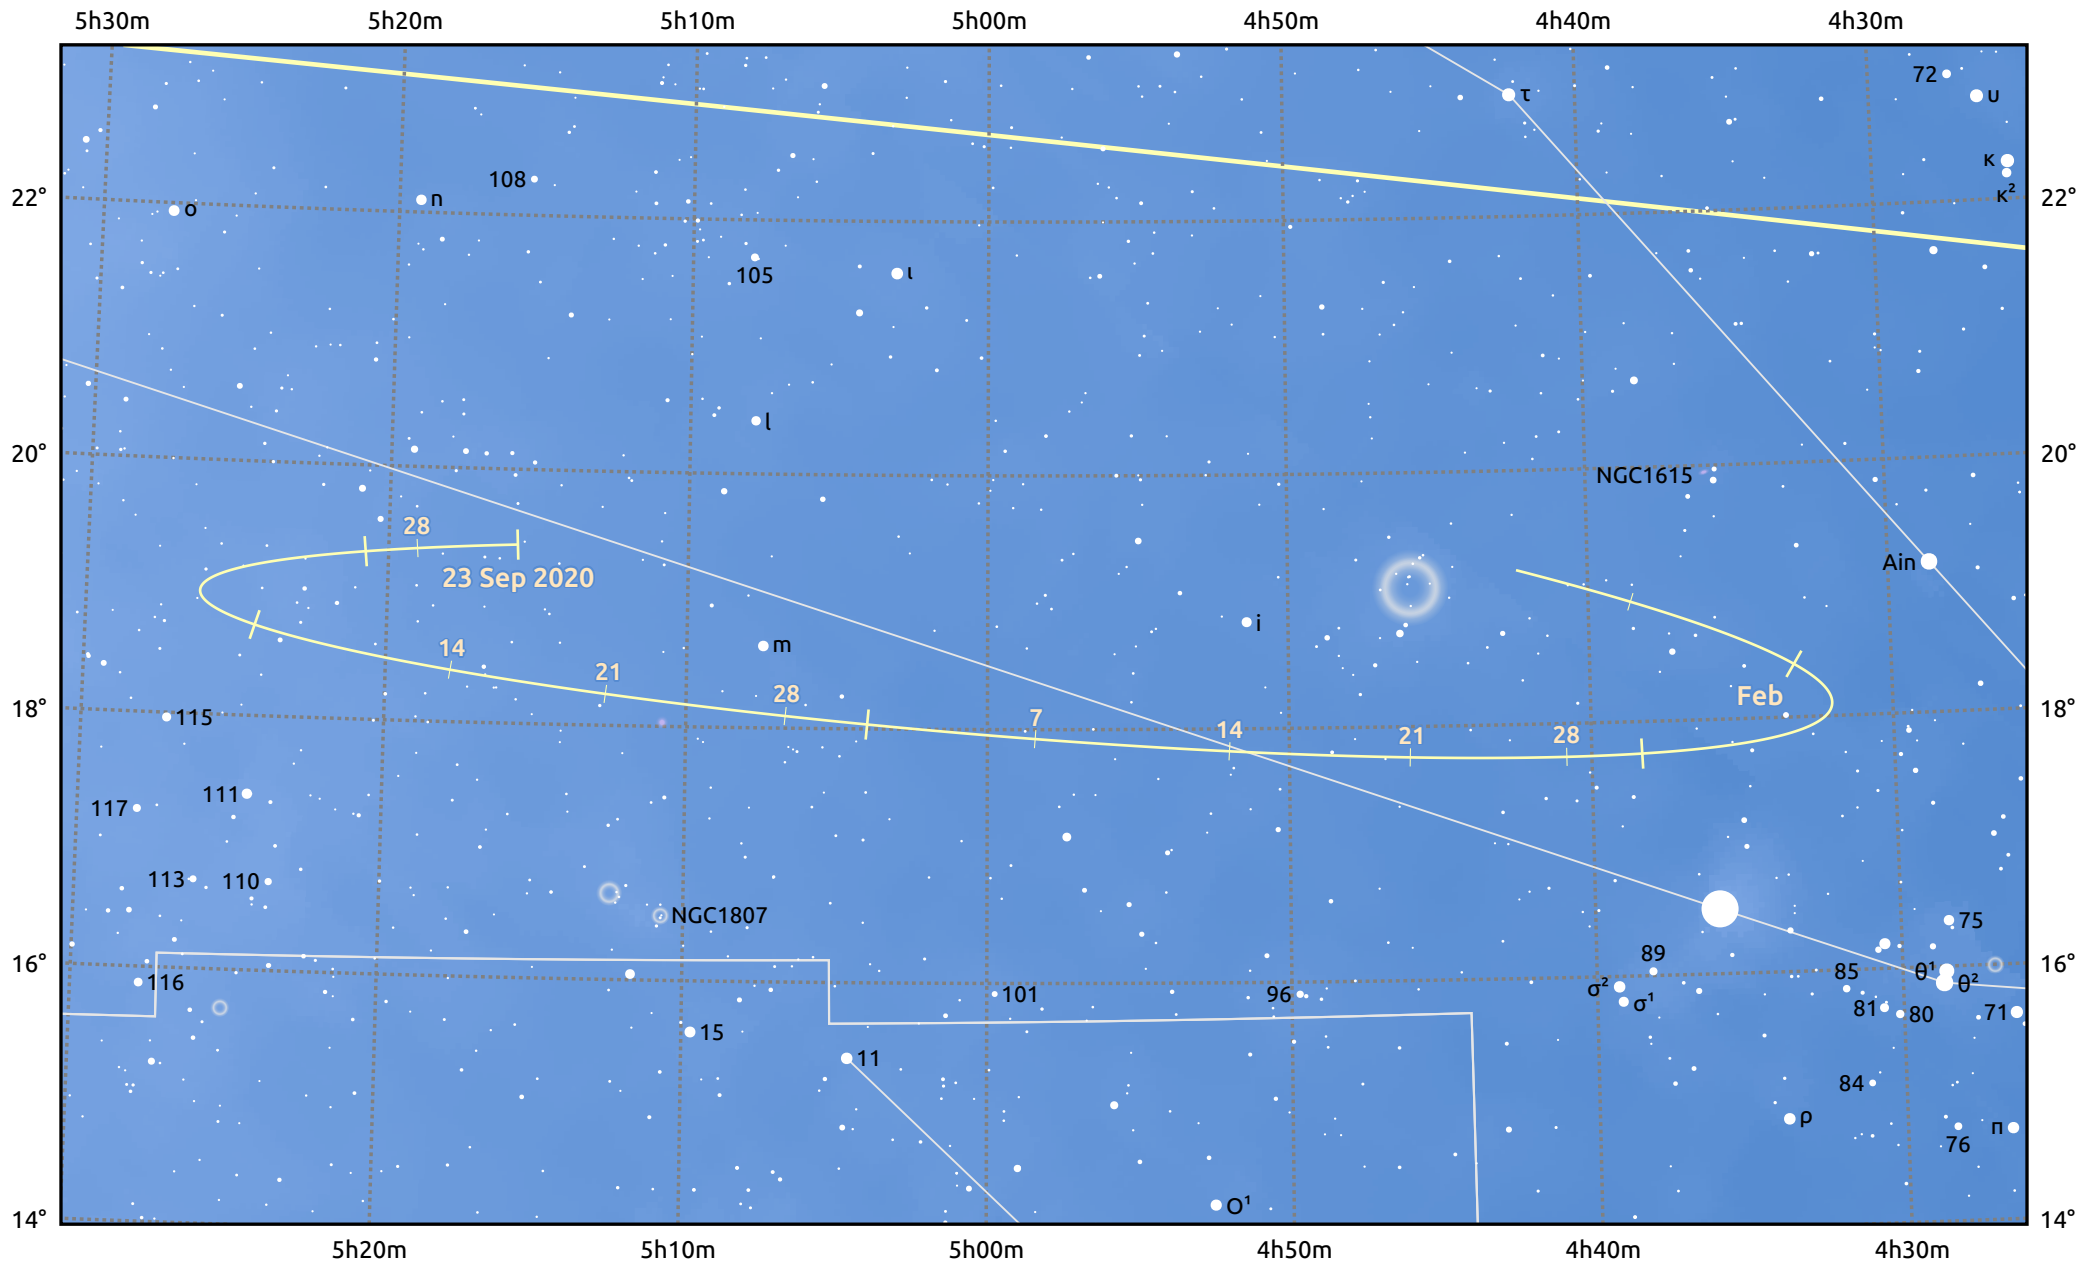

The path of Asteroid 16 Psyche around opposition on 7 Dec 2020

© Dominic Ford 2011–2025. Date markers placed at midnight UTC. Downloaded from <https://in-the-sky.org>

Magnitude scale: 10.0 9.0 8.0 7.0 6.0 5.0 4.0 3.0 2.0 1.0 0.0

Ecliptic Plane

Galaxy Bright nebula Open cluster Globular cluster Planetary nebula

Date	Mag
2020 Oct 1	11.0
2020 Nov 1	10.4
2020 Nov 19	10.0
2020 Dec 1	9.8
2021 Jan 1	10.3
2021 Feb 1	11.0
2021 Feb 4	11.1