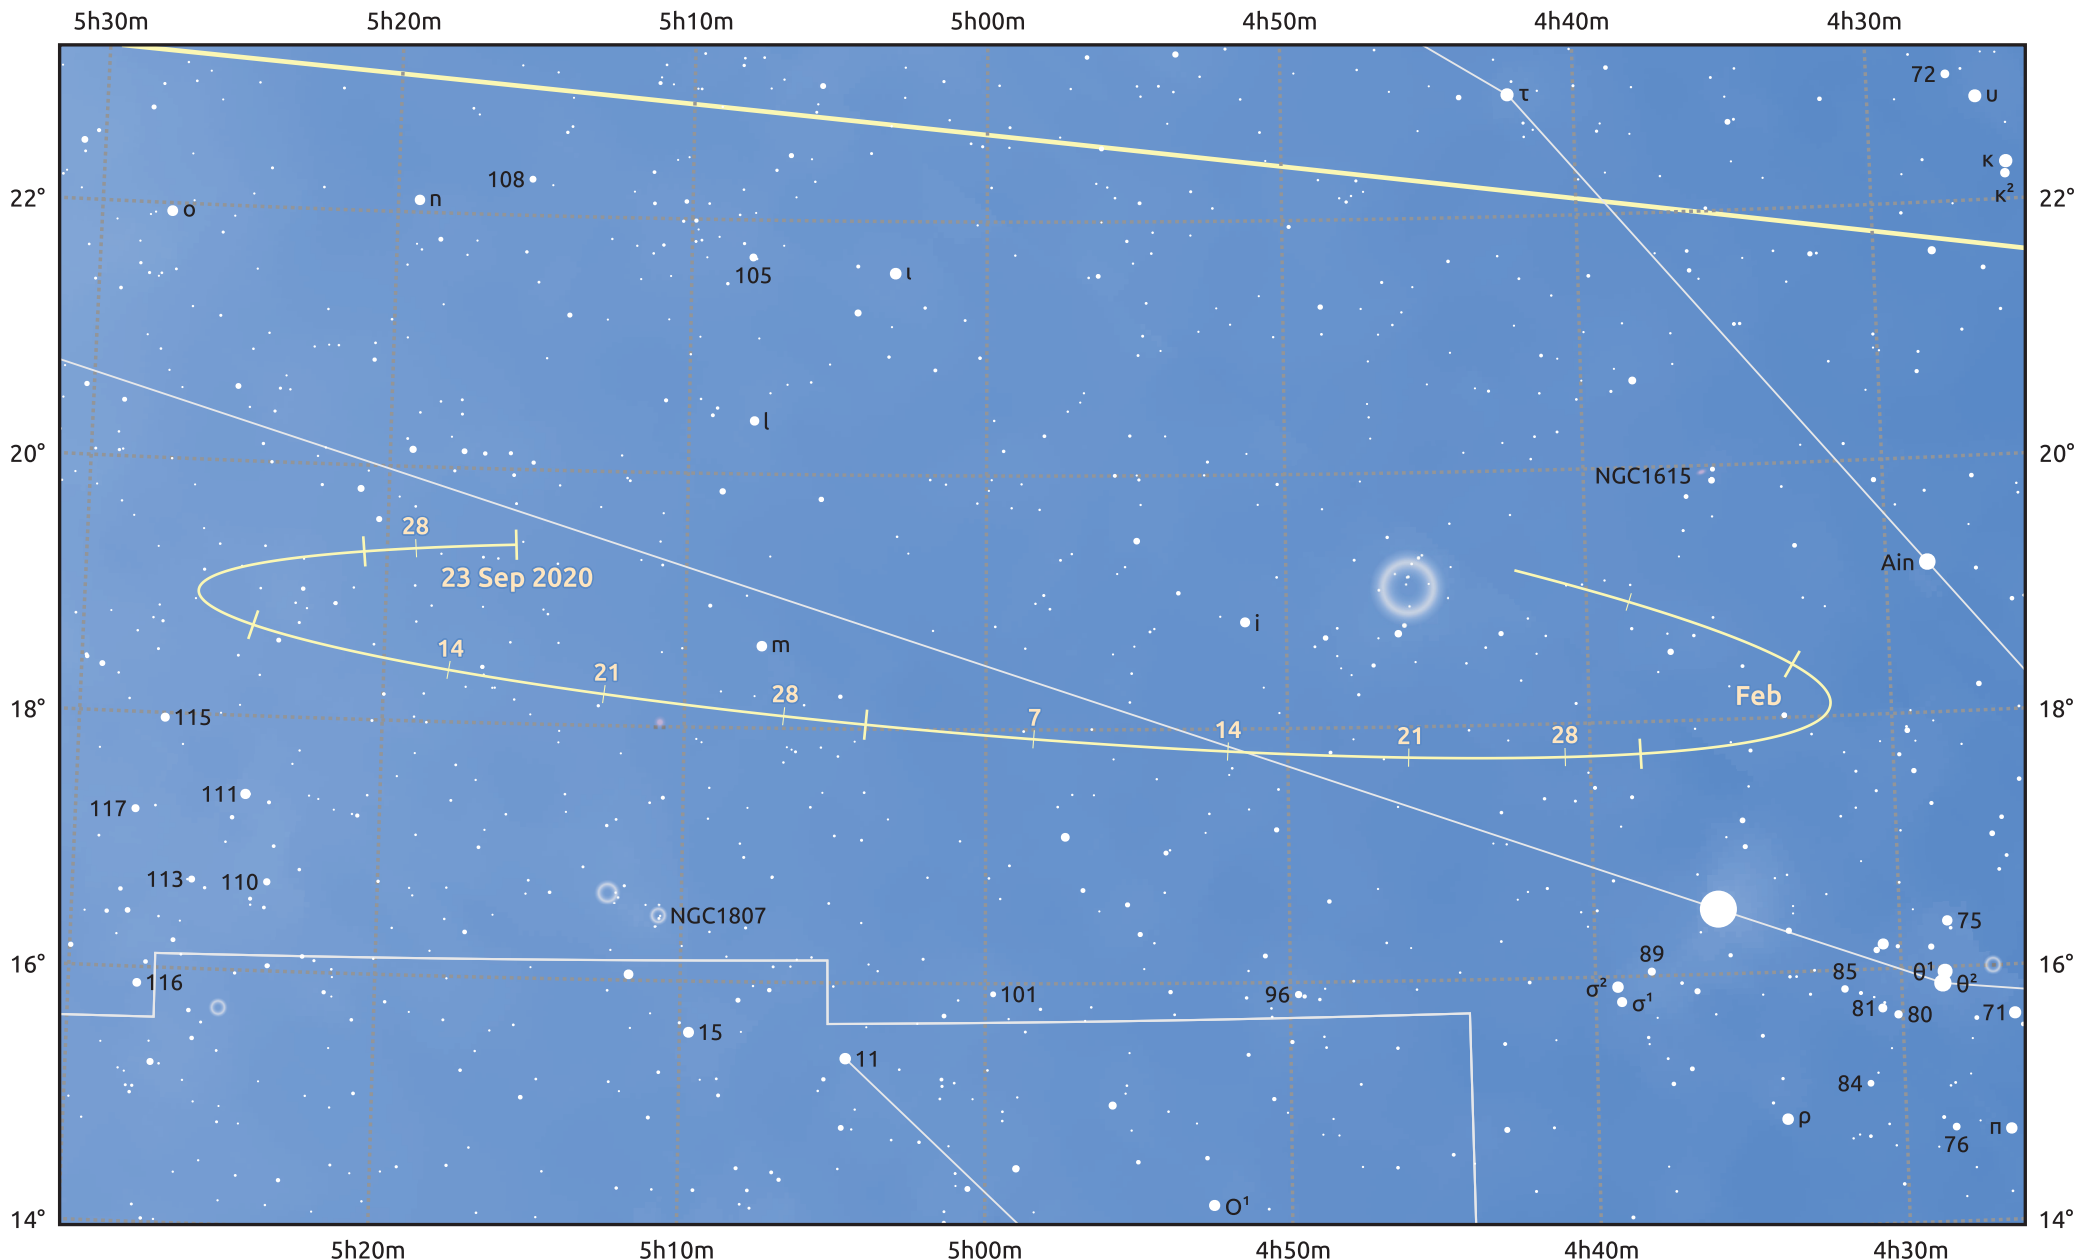

The path of Asteroid 16 Psyche around opposition on 7 Dec 2020

© Dominic Ford 2011–2025. Date markers placed at midnight UTC. Downloaded from <https://in-the-sky.org>

Magnitude scale: 10.0 9.0 8.0 7.0 6.0 5.0 4.0 3.0 2.0 1.0 0.0

Ecliptic Plane

Galaxy Bright nebula Open cluster Globular cluster Planetary nebula

Date	Mag
2020 Oct 1	11.0
2020 Nov 1	10.4
2020 Nov 19	10.0
2020 Dec 1	9.8
2021 Jan 1	10.3
2021 Feb 1	11.0
2021 Feb 4	11.1