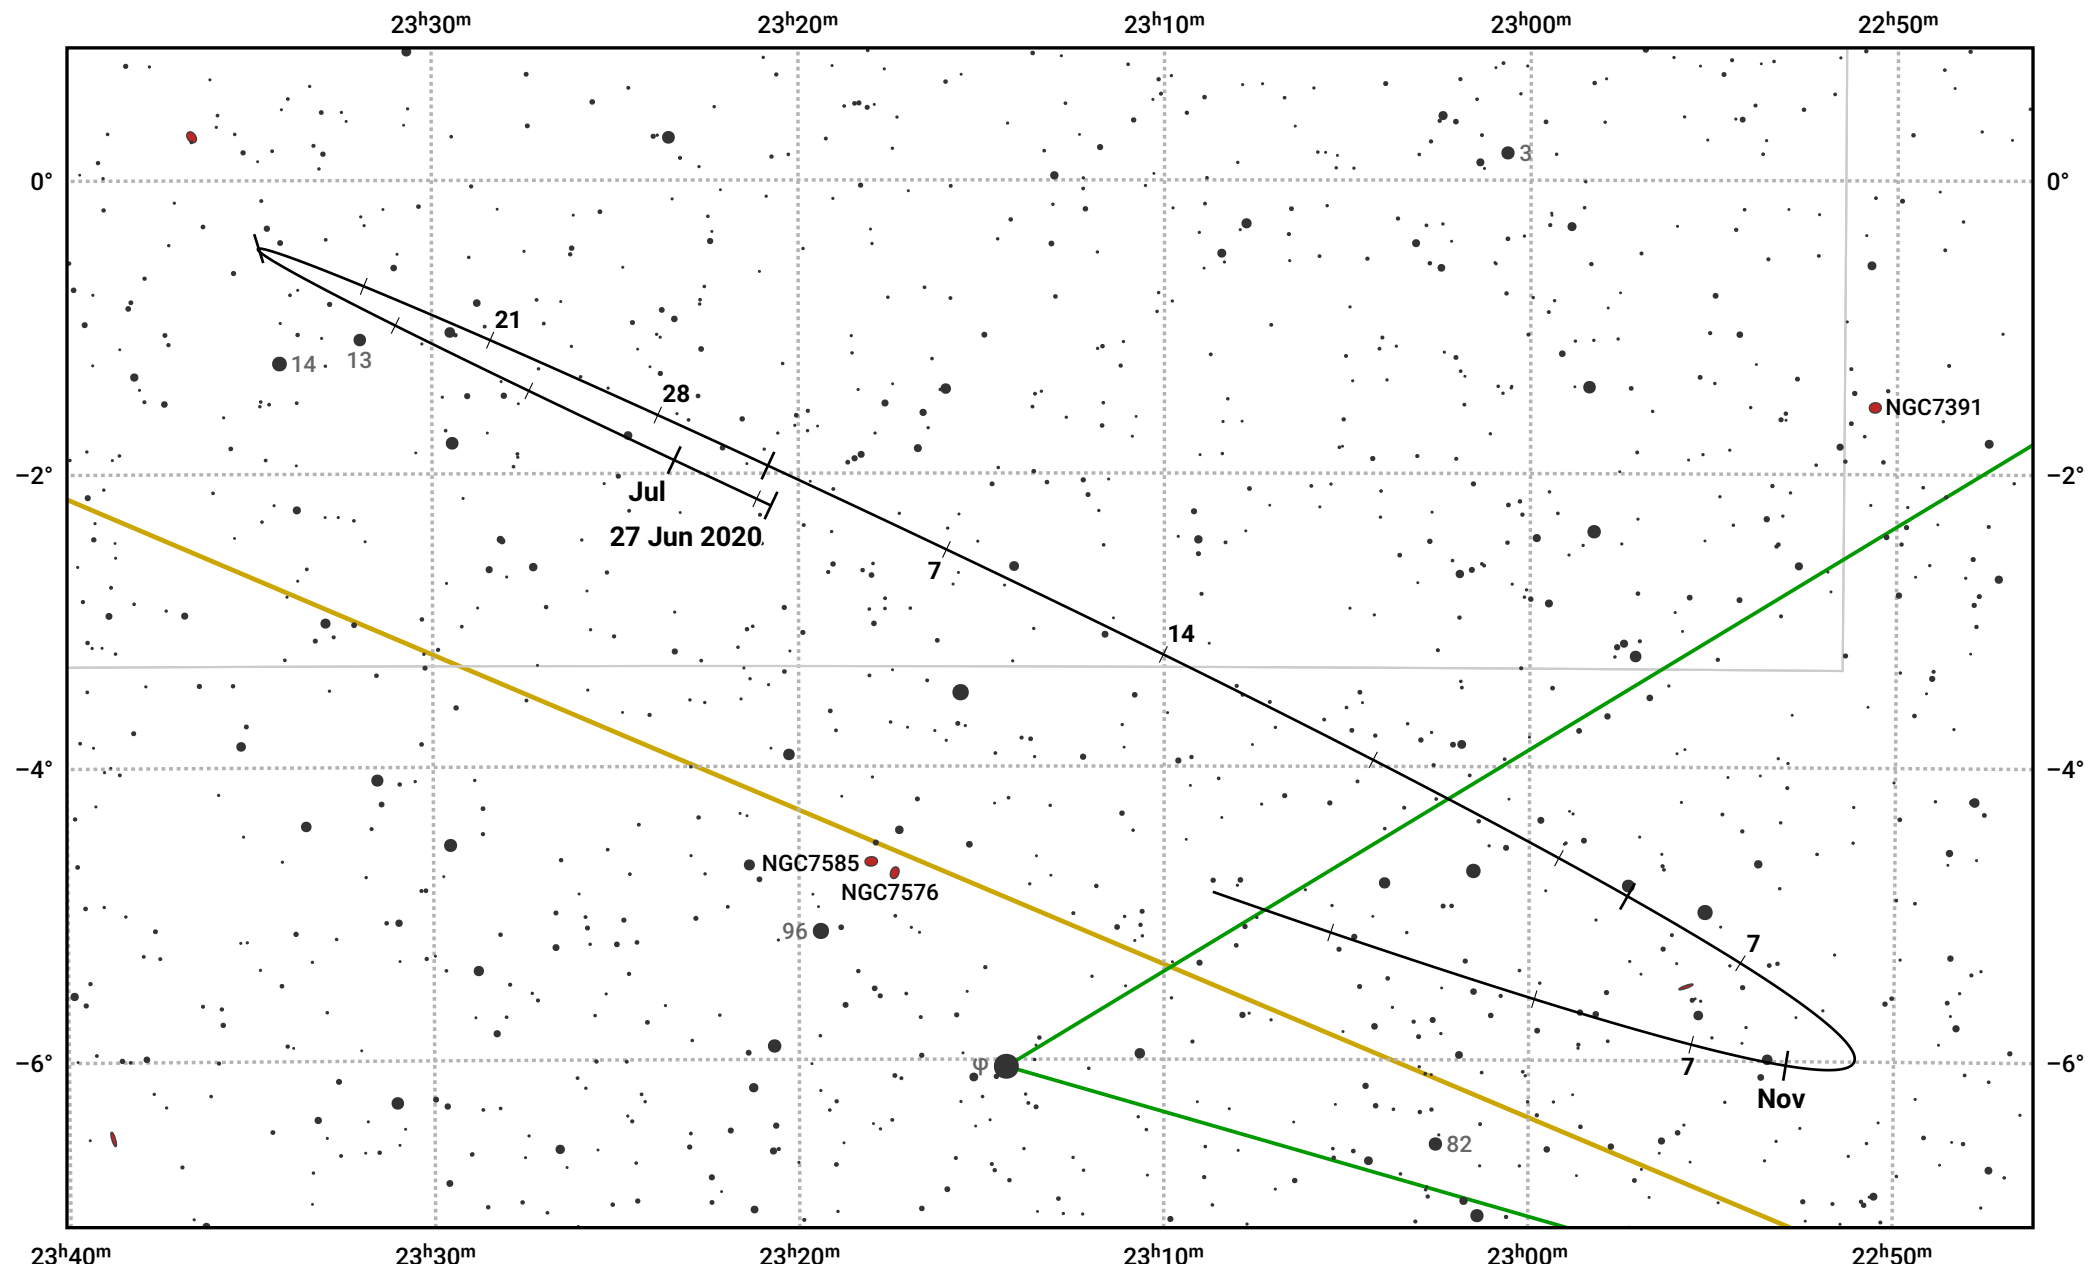

The path of Asteroid 19 Fortuna around opposition on 10 Sep 2020

© Dominic Ford 2011–2024. Date markers placed at midnight UTC. Downloaded from <https://in-the-sky.org>

Magnitude scale: 11.0 10.0 9.0 8.0 7.0 6.0 5.0 4.0

— Ecliptic Plane

Galaxy Bright nebula Open cluster Globular cluster

Date	Mag	Phase
2020 Jul 1	11.6	95%
2020 Aug 1	10.9	97%
2020 Aug 9	10.7	98%
2020 Sep 1	9.9	100%
2020 Sep 9	9.6	100%
2020 Oct 1	10.2	99%
2020 Oct 20	10.6	97%
2020 Nov 1	10.9	96%