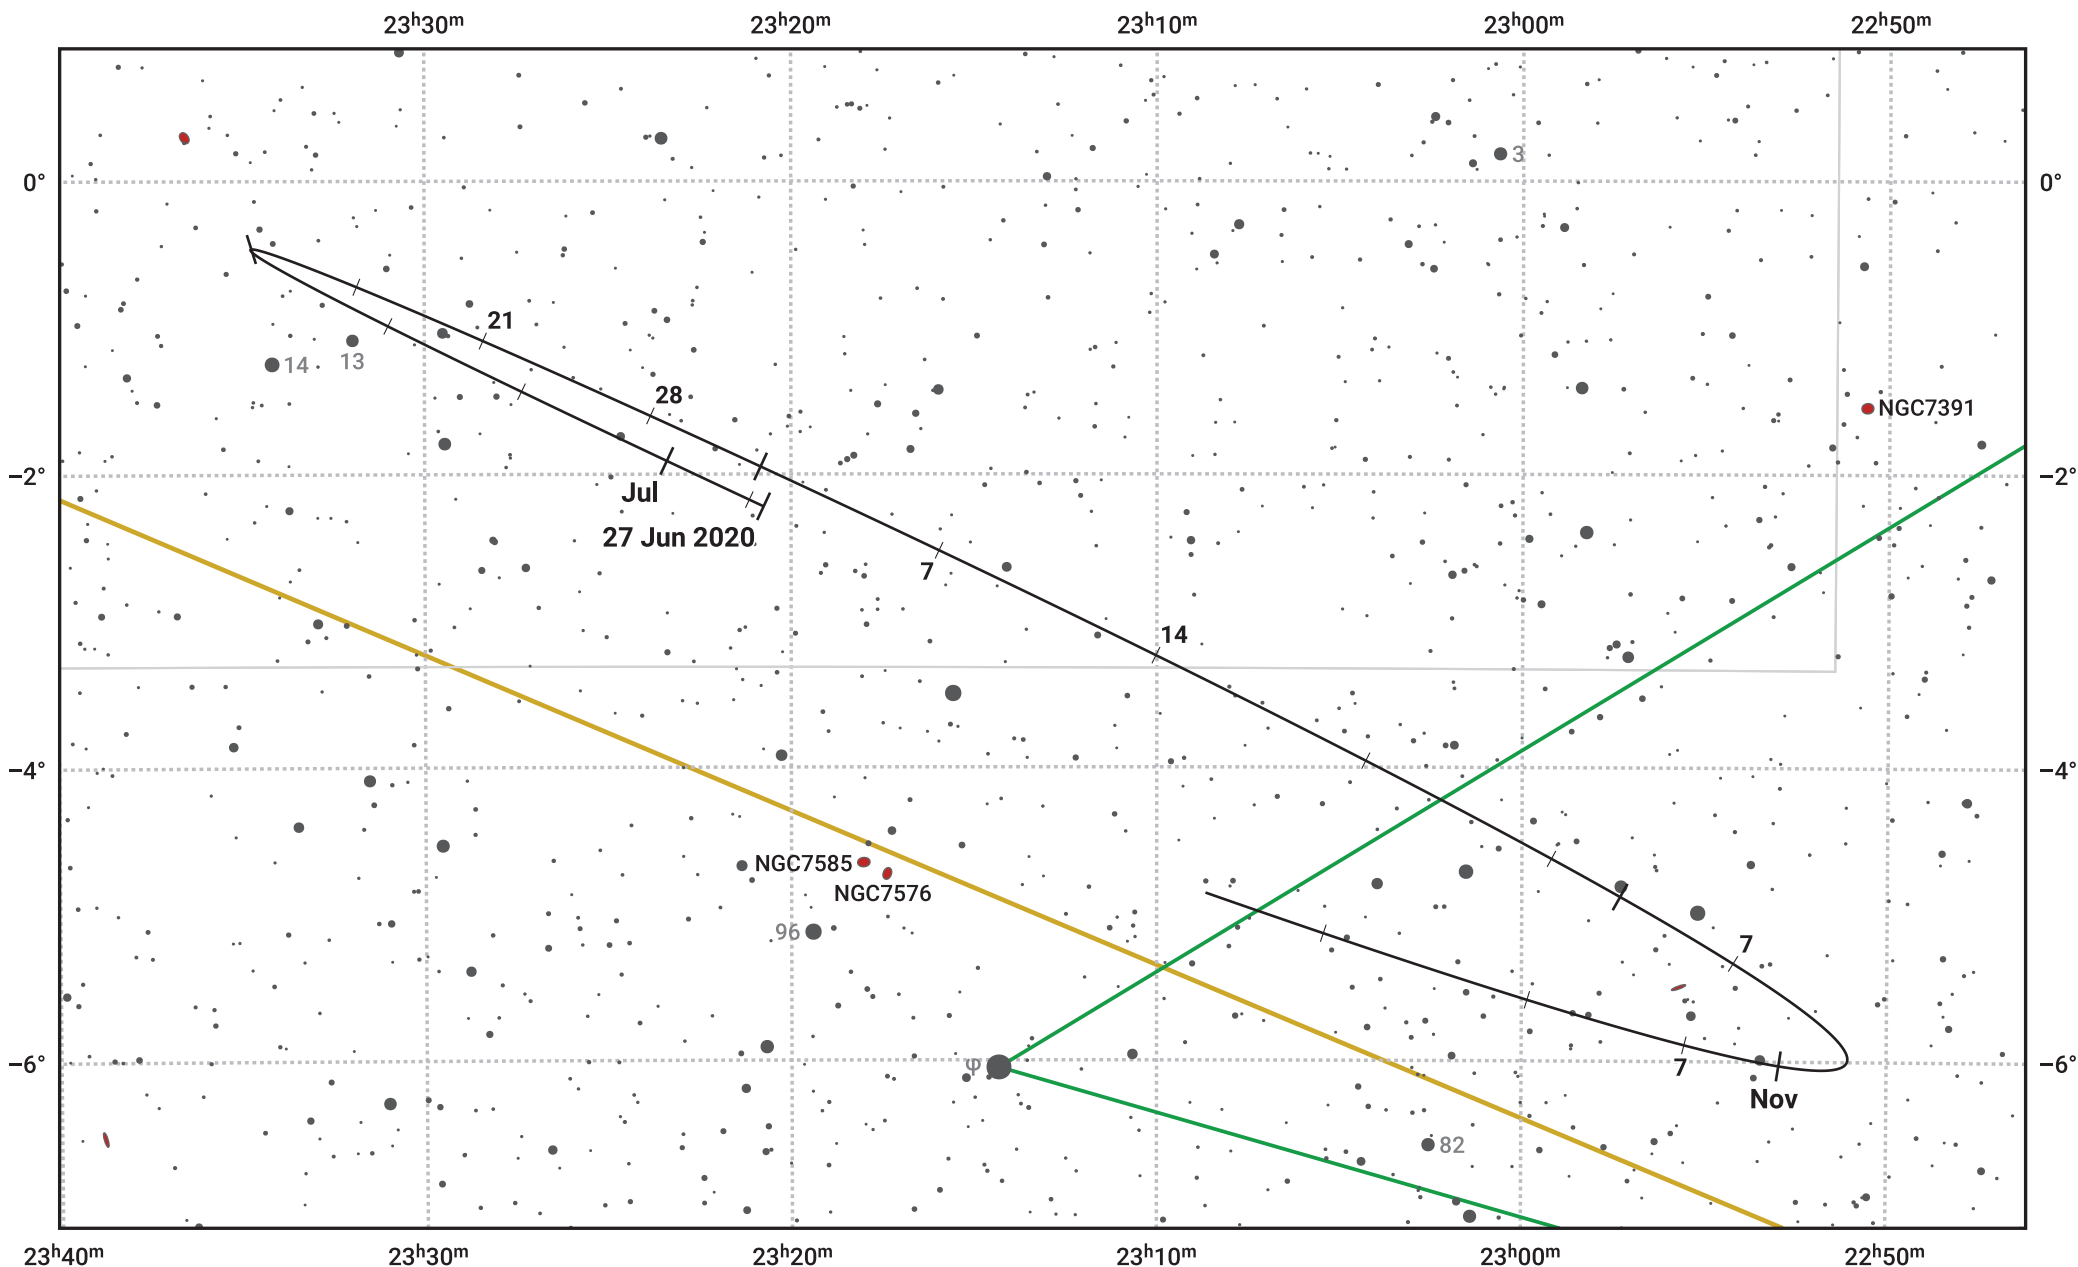

The path of Asteroid 19 Fortuna around opposition on 10 Sep 2020

© Dominic Ford 2011–2024. Date markers placed at midnight UTC. Downloaded from <https://in-the-sky.org>

Magnitude scale: · 11.0 · 10.0 · 9.0 · 8.0 · 7.0 · 6.0 · 5.0 · 4.0

— Ecliptic Plane

- Galaxy
- Bright nebula
- Open cluster
- Globular cluster

Date	Mag	Phase
2020 Jul 1	11.6	95%
2020 Aug 1	10.9	97%
2020 Aug 9	10.7	98%
2020 Sep 1	9.9	100%
2020 Sep 9	9.6	100%
2020 Oct 1	10.2	99%
2020 Oct 20	10.6	97%
2020 Nov 1	10.9	96%