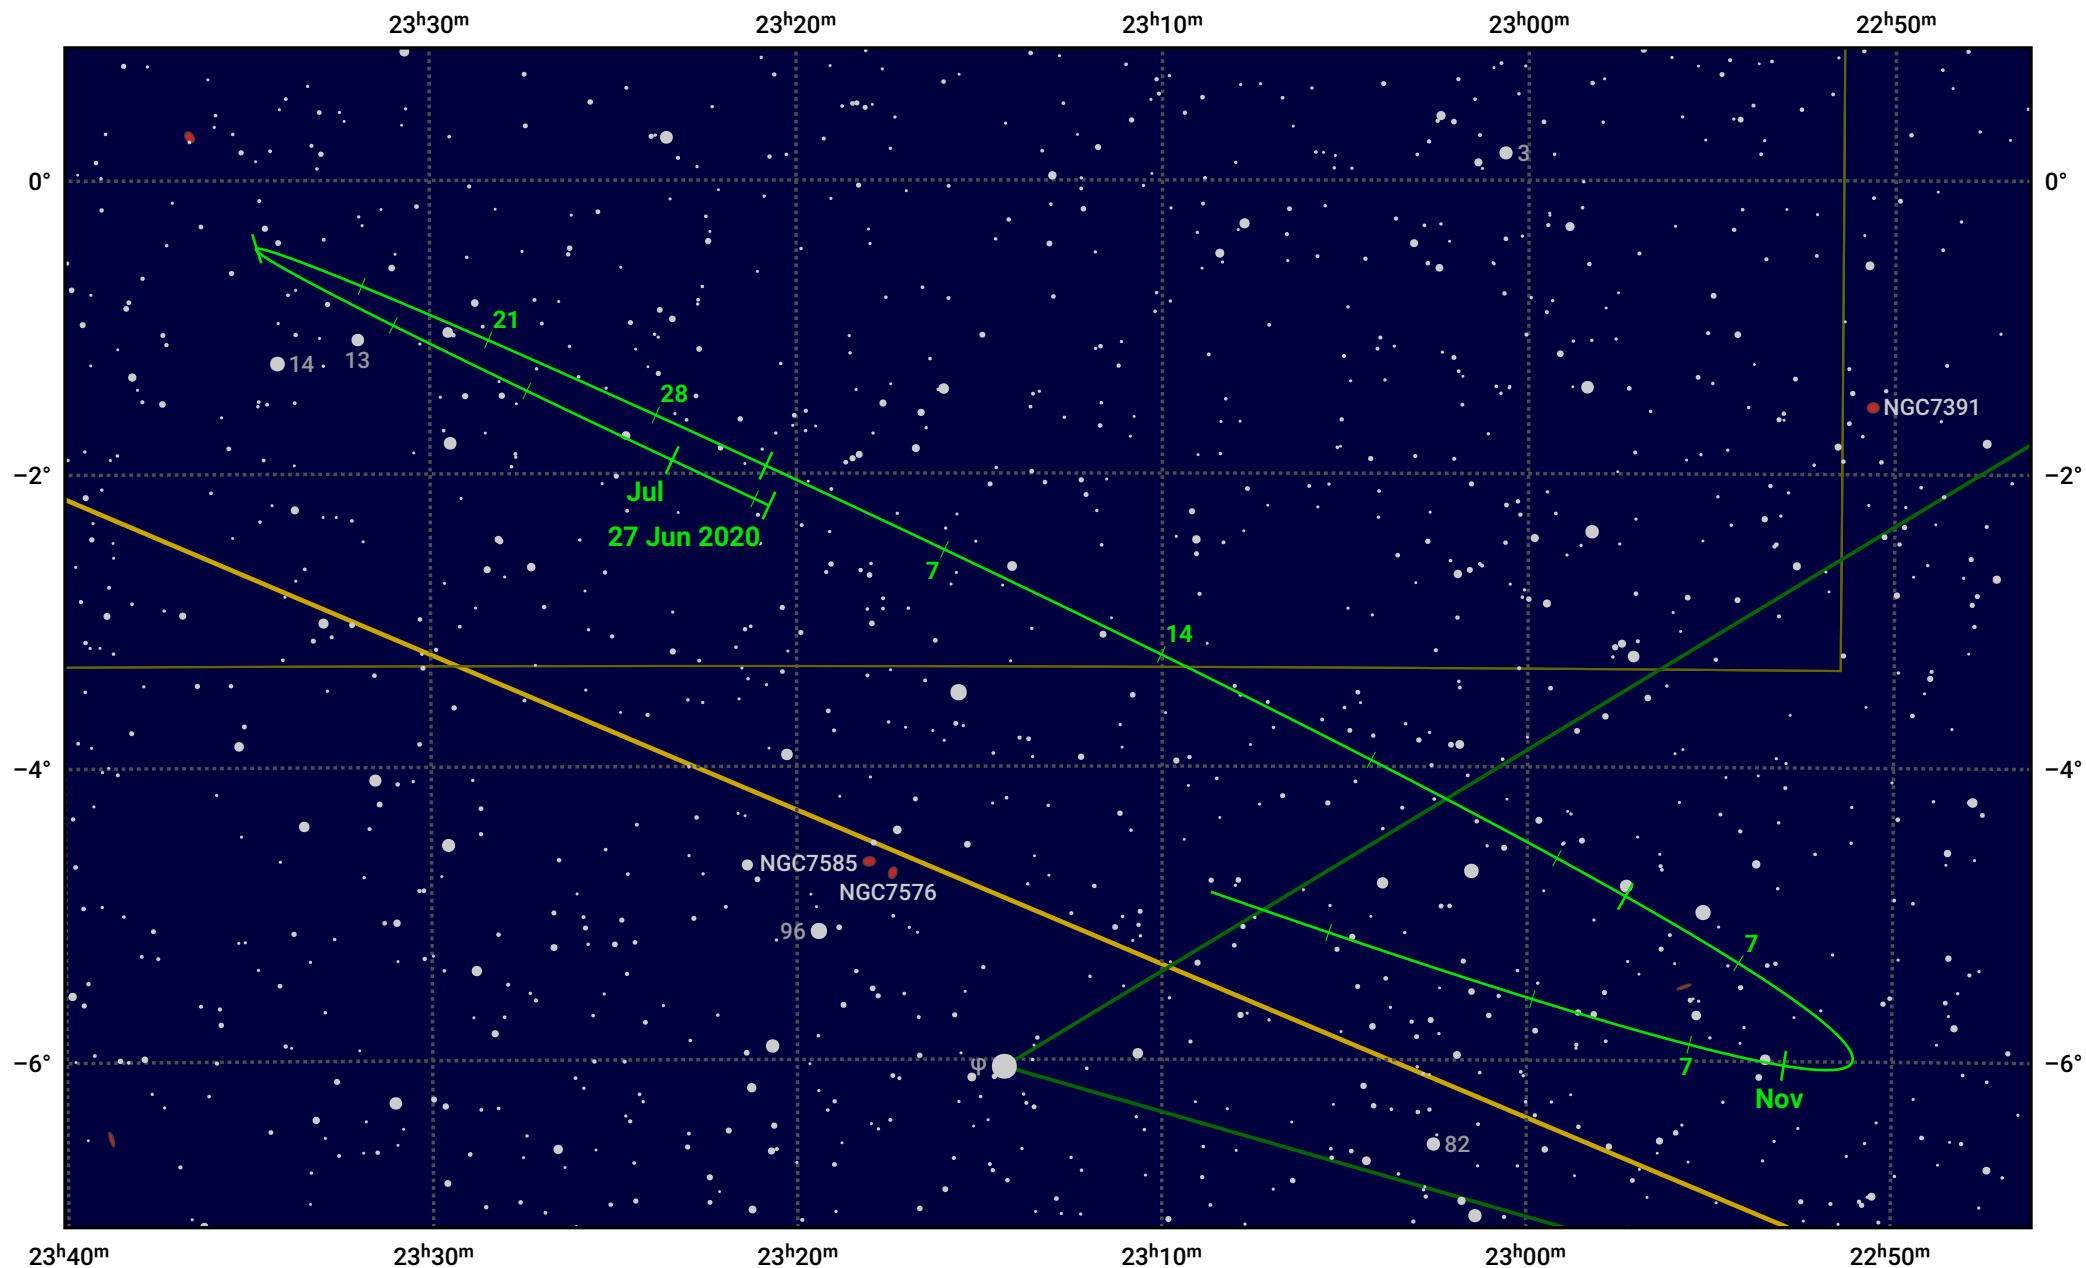

The path of Asteroid 19 Fortuna around opposition on 10 Sep 2020

© Dominic Ford 2011–2024. Date markers placed at midnight UTC. Downloaded from <https://in-the-sky.org>

Magnitude scale: 11.0 10.0 9.0 8.0 7.0 6.0 5.0 4.0

— Ecliptic Plane

Galaxy Bright nebula Open cluster Globular cluster

Date	Mag	Phase
2020 Jul 1	11.6	95%
2020 Aug 1	10.9	97%
2020 Aug 9	10.7	98%
2020 Sep 1	9.9	100%
2020 Sep 9	9.6	100%
2020 Oct 1	10.2	99%
2020 Oct 20	10.6	97%
2020 Nov 1	10.9	96%