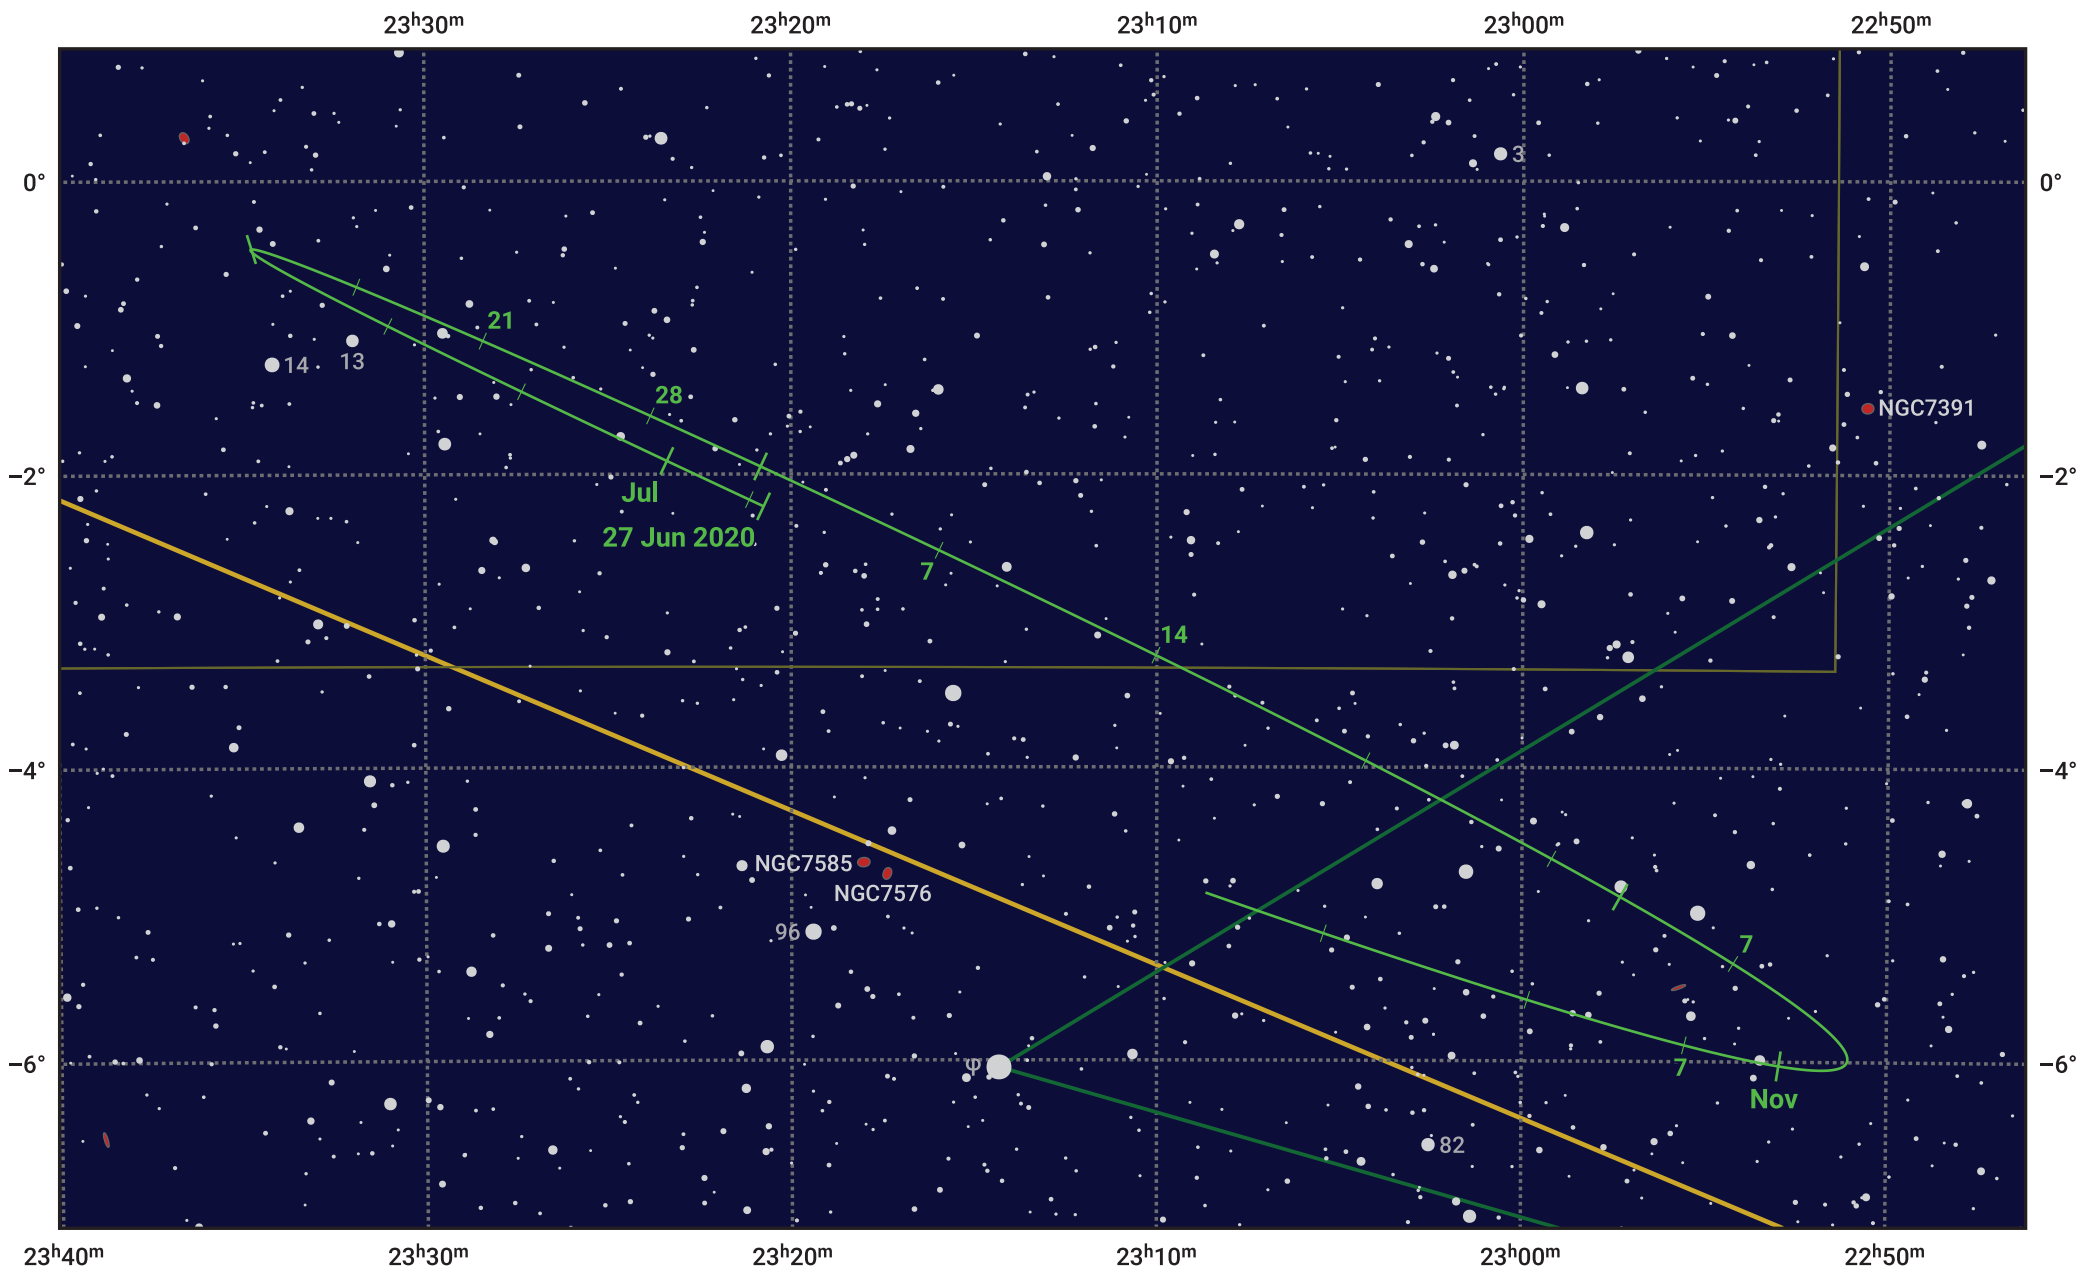

The path of Asteroid 19 Fortuna around opposition on 10 Sep 2020

© Dominic Ford 2011–2024. Date markers placed at midnight UTC. Downloaded from <https://in-the-sky.org>

Magnitude scale: 11.0 10.0 9.0 8.0 7.0 6.0 5.0 4.0

— Ecliptic Plane

- Galaxy
- Bright nebula
- Open cluster
- Globular cluster

Date	Mag	Phase
2020 Jul 1	11.6	95%
2020 Aug 1	10.9	97%
2020 Aug 9	10.7	98%
2020 Sep 1	9.9	100%
2020 Sep 9	9.6	100%
2020 Oct 1	10.2	99%
2020 Oct 20	10.6	97%
2020 Nov 1	10.9	96%