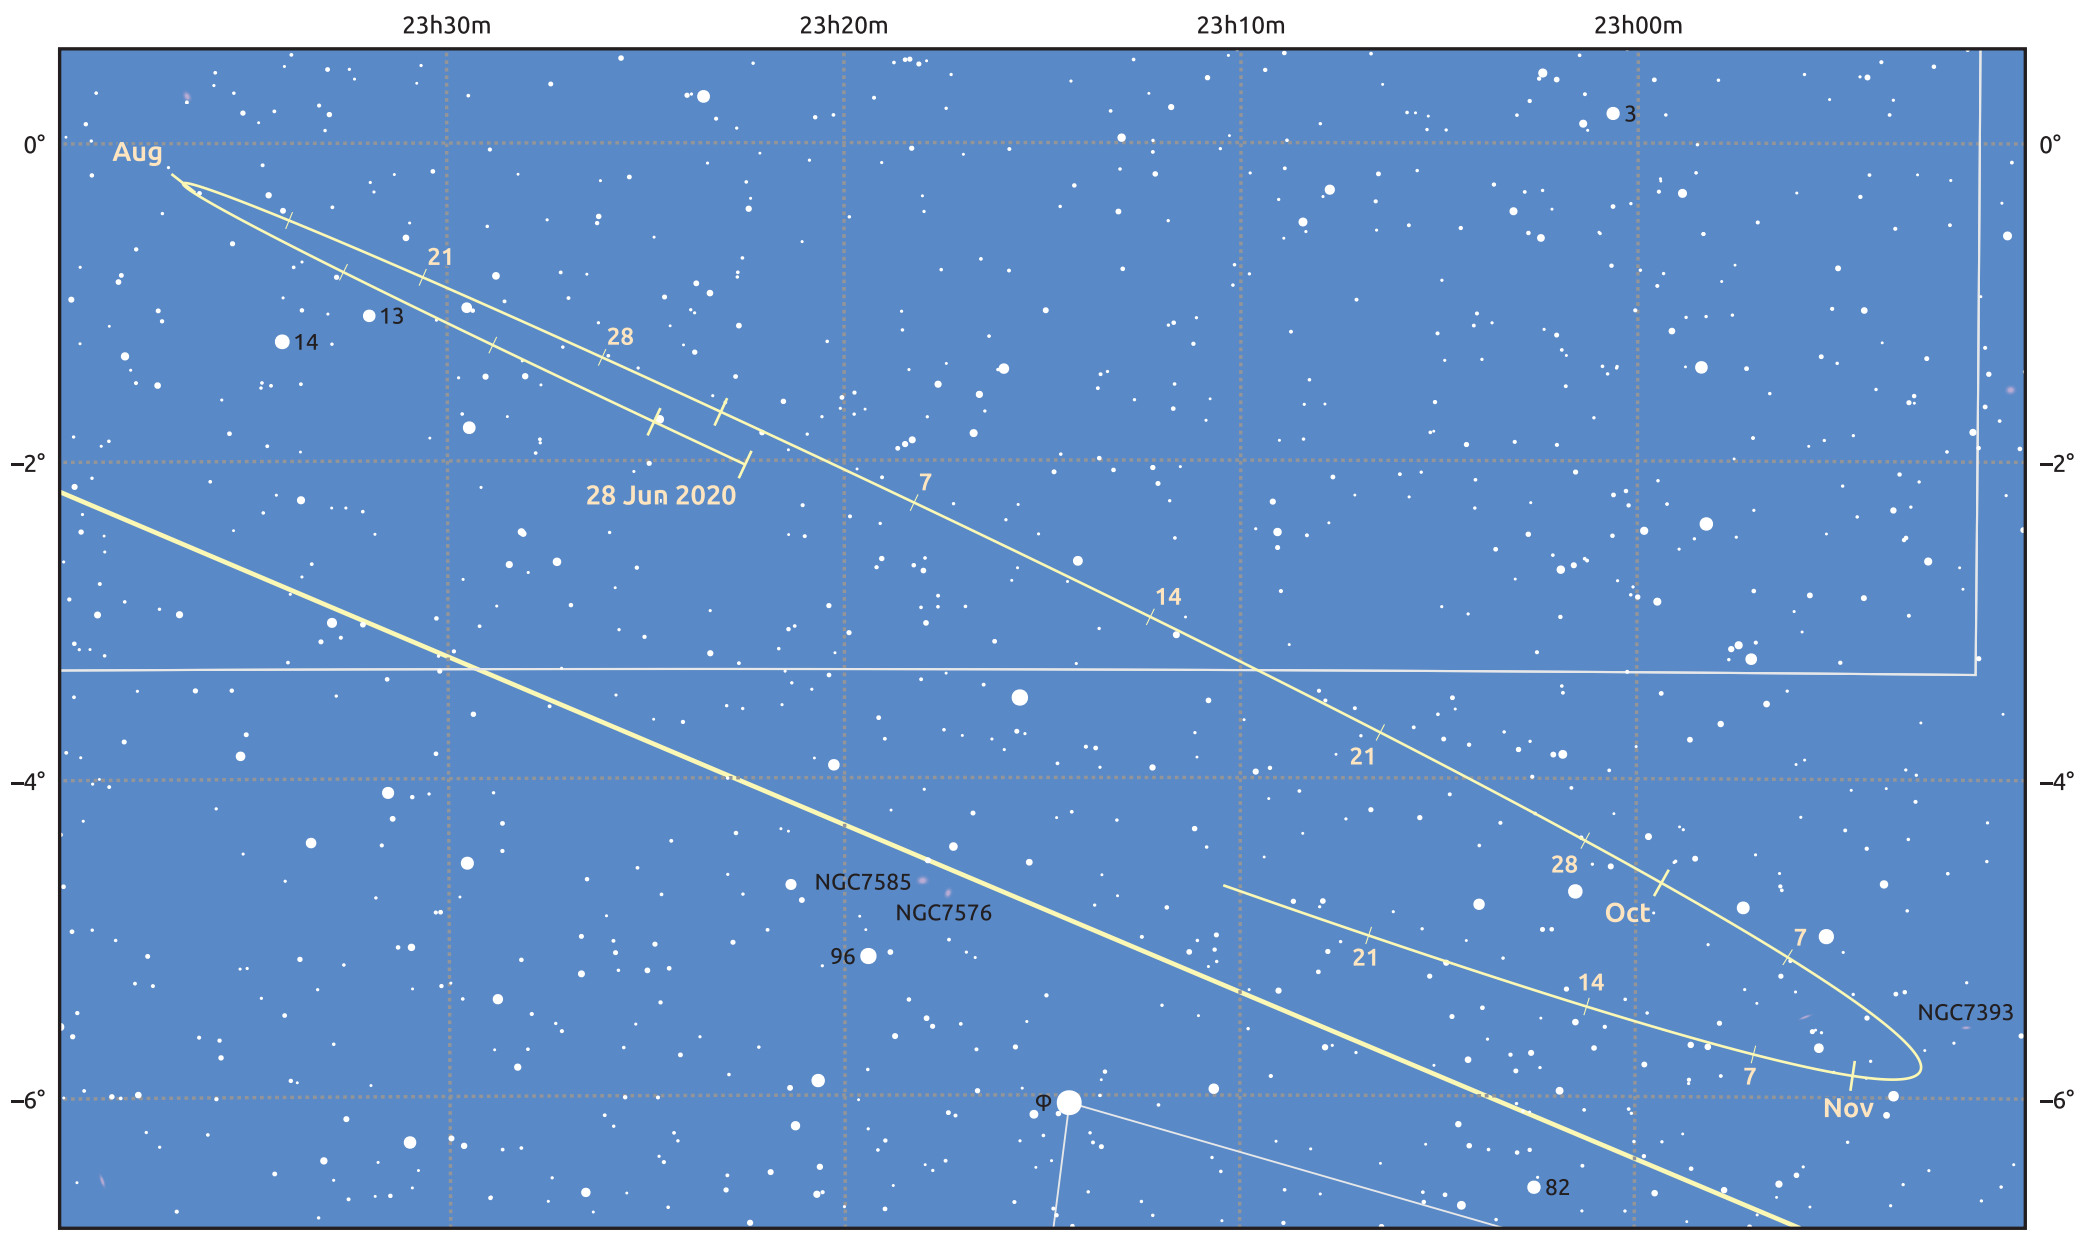

The path of Asteroid 19 Fortuna around opposition on 11 Sep 2020

© Dominic Ford 2011–2025. Date markers placed at midnight UTC. Downloaded from <https://in-the-sky.org>

Magnitude scale: · 11.0 · 10.0 · 9.0 · 8.0 · 7.0 · 6.0 ● 5.0 ● 4.0

— Ecliptic Plane

Galaxy Bright nebula Open cluster Globular cluster Planetary nebula

Date	Mag	Phase
2020 Jul 1	11.6	95%
2020 Aug 1	10.9	97%
2020 Aug 9	10.6	98%
2020 Sep 1	9.9	100%
2020 Sep 9	9.6	100%
2020 Oct 1	10.1	99%
2020 Oct 22	10.7	97%
2020 Nov 1	10.9	96%