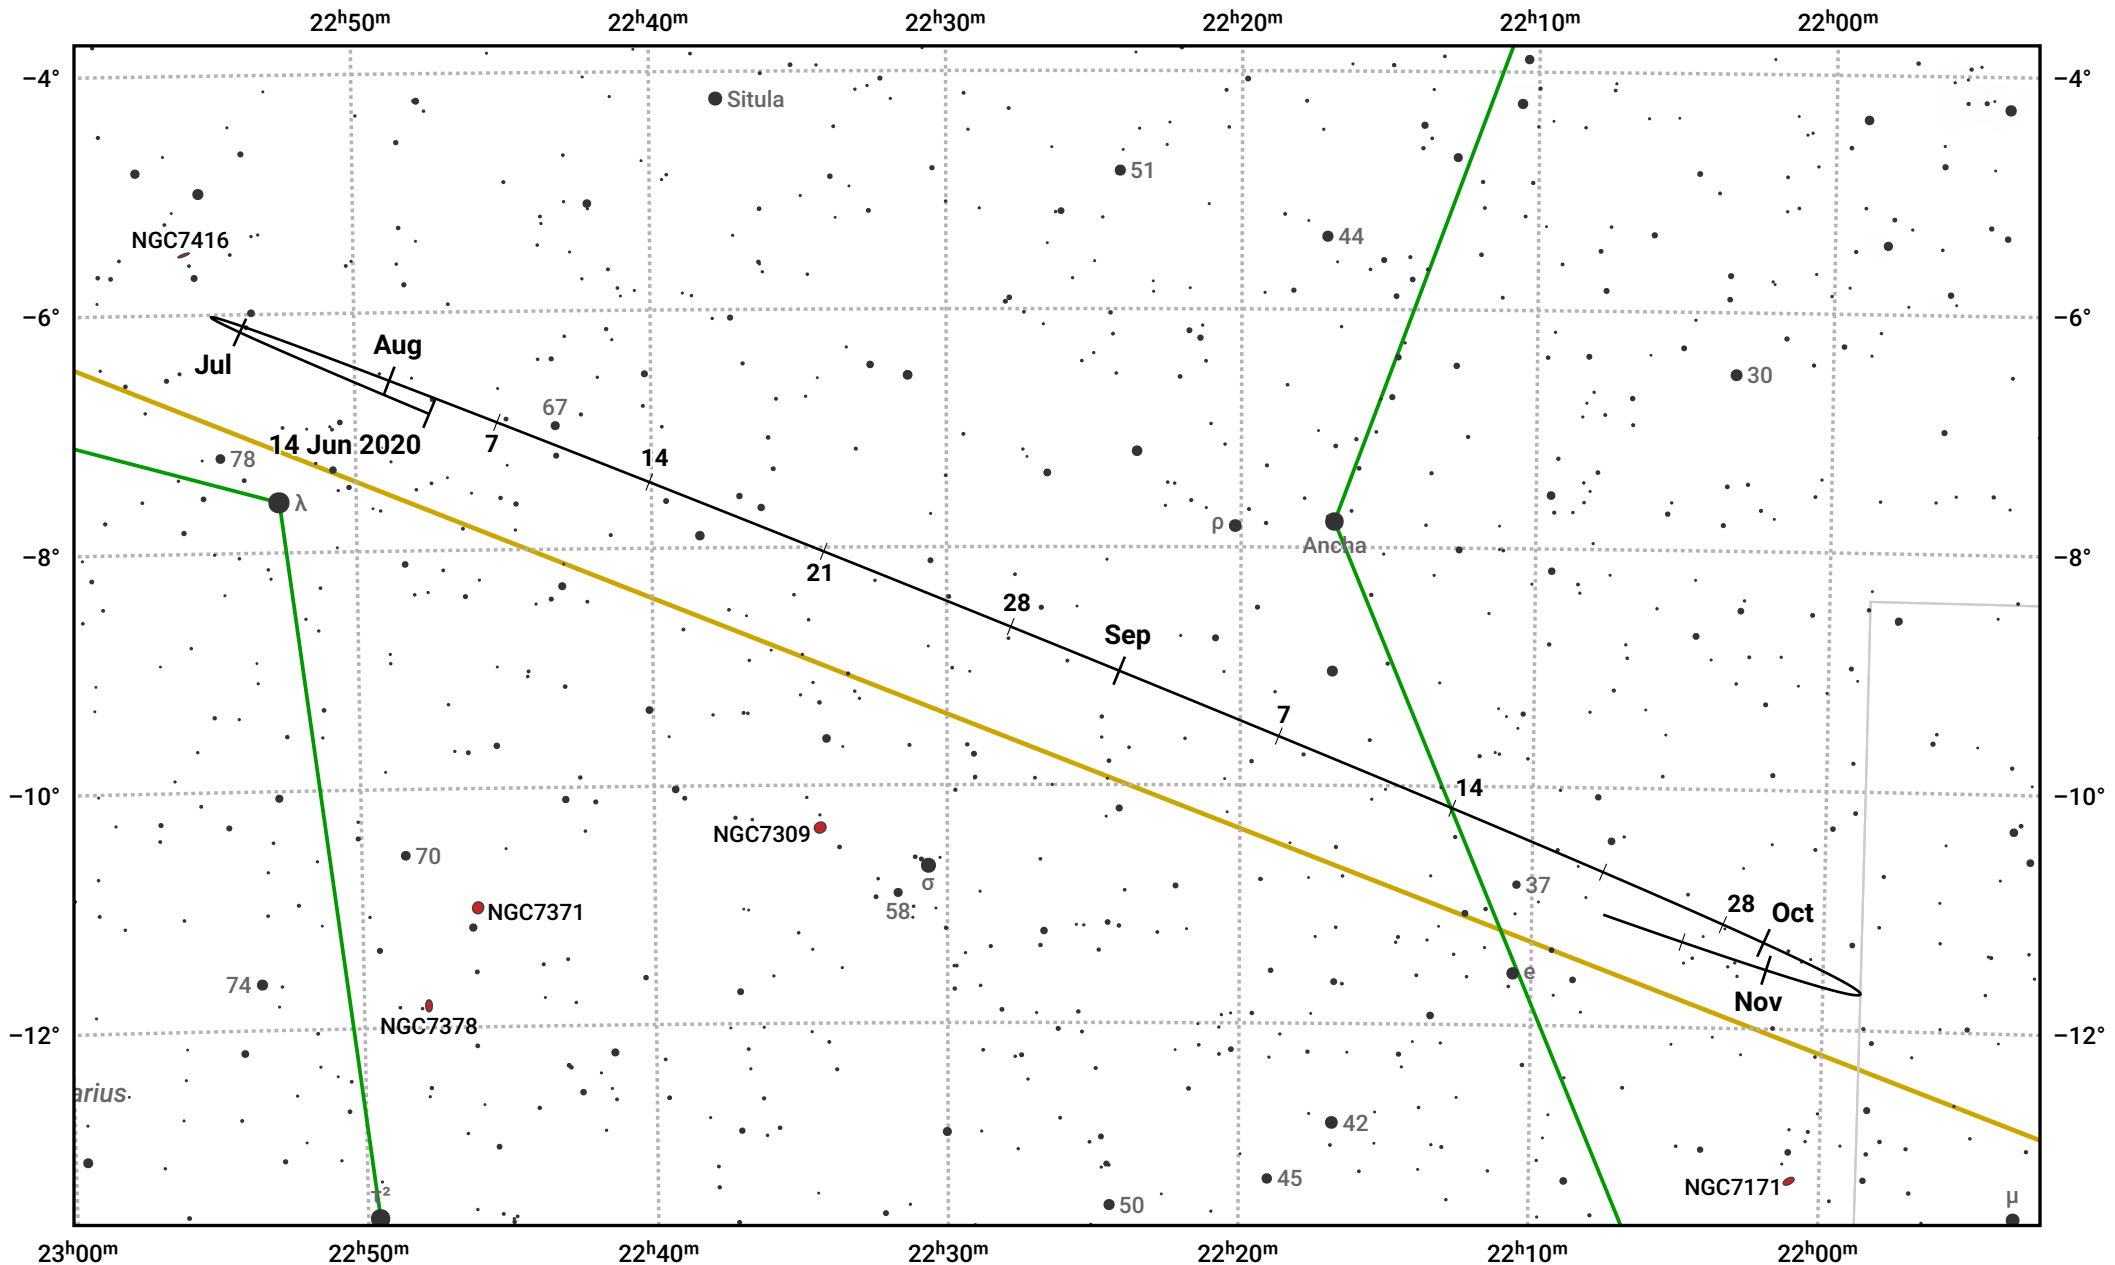

# The path of Asteroid 20 Massalia around opposition on 28 Aug 2020

© Dominic Ford 2011–2024. Date markers placed at midnight UTC. Downloaded from <https://in-the-sky.org>

Magnitude scale: • 10.0 • 9.0 • 8.0 • 7.0 • 6.0 • 5.0 • 4.0 • 3.0

— Ecliptic Plane

● Galaxy    ■ Bright nebula    ● Open cluster    ⊕ Globular cluster

Date	Mag
2020 Jul 1	11.2
2020 Aug 1	10.5
2020 Aug 2	10.5
2020 Sep 1	9.8
2020 Oct 1	10.5
2020 Nov 1	11.1