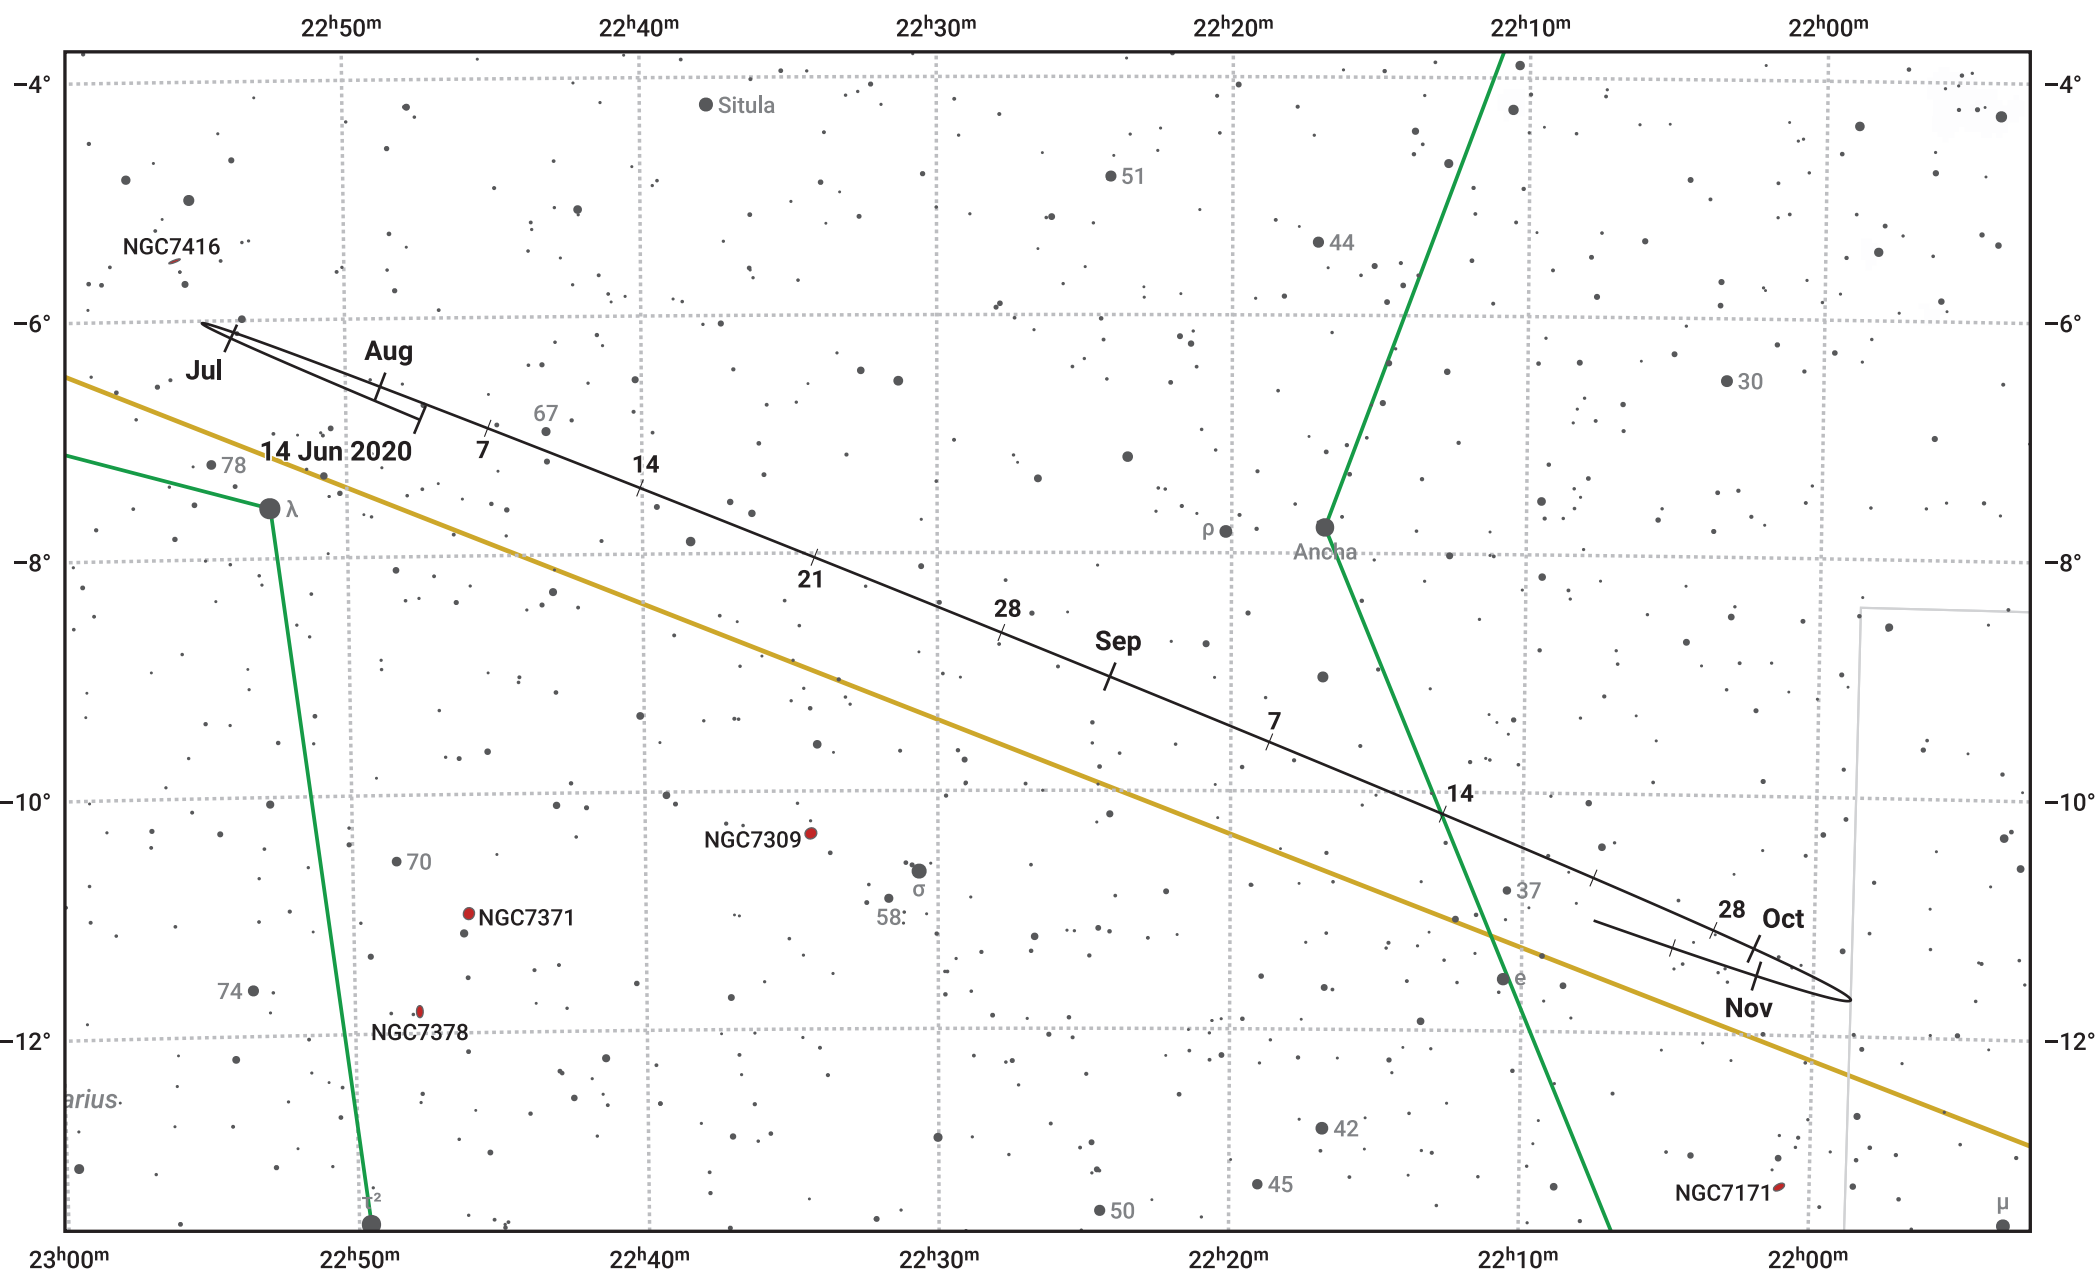

# The path of Asteroid 20 Massalia around opposition on 28 Aug 2020

© Dominic Ford 2011–2024. Date markers placed at midnight UTC. Downloaded from <https://in-the-sky.org>

Magnitude scale: 10.0 9.0 8.0 7.0 6.0 5.0 4.0 3.0

- Galaxy
- Bright nebula
- Open cluster
- Globular cluster

Date	Mag
2020 Jul 1	11.2
2020 Aug 1	10.5
2020 Aug 2	10.5
2020 Sep 1	9.8
2020 Oct 1	10.5
2020 Nov 1	11.1