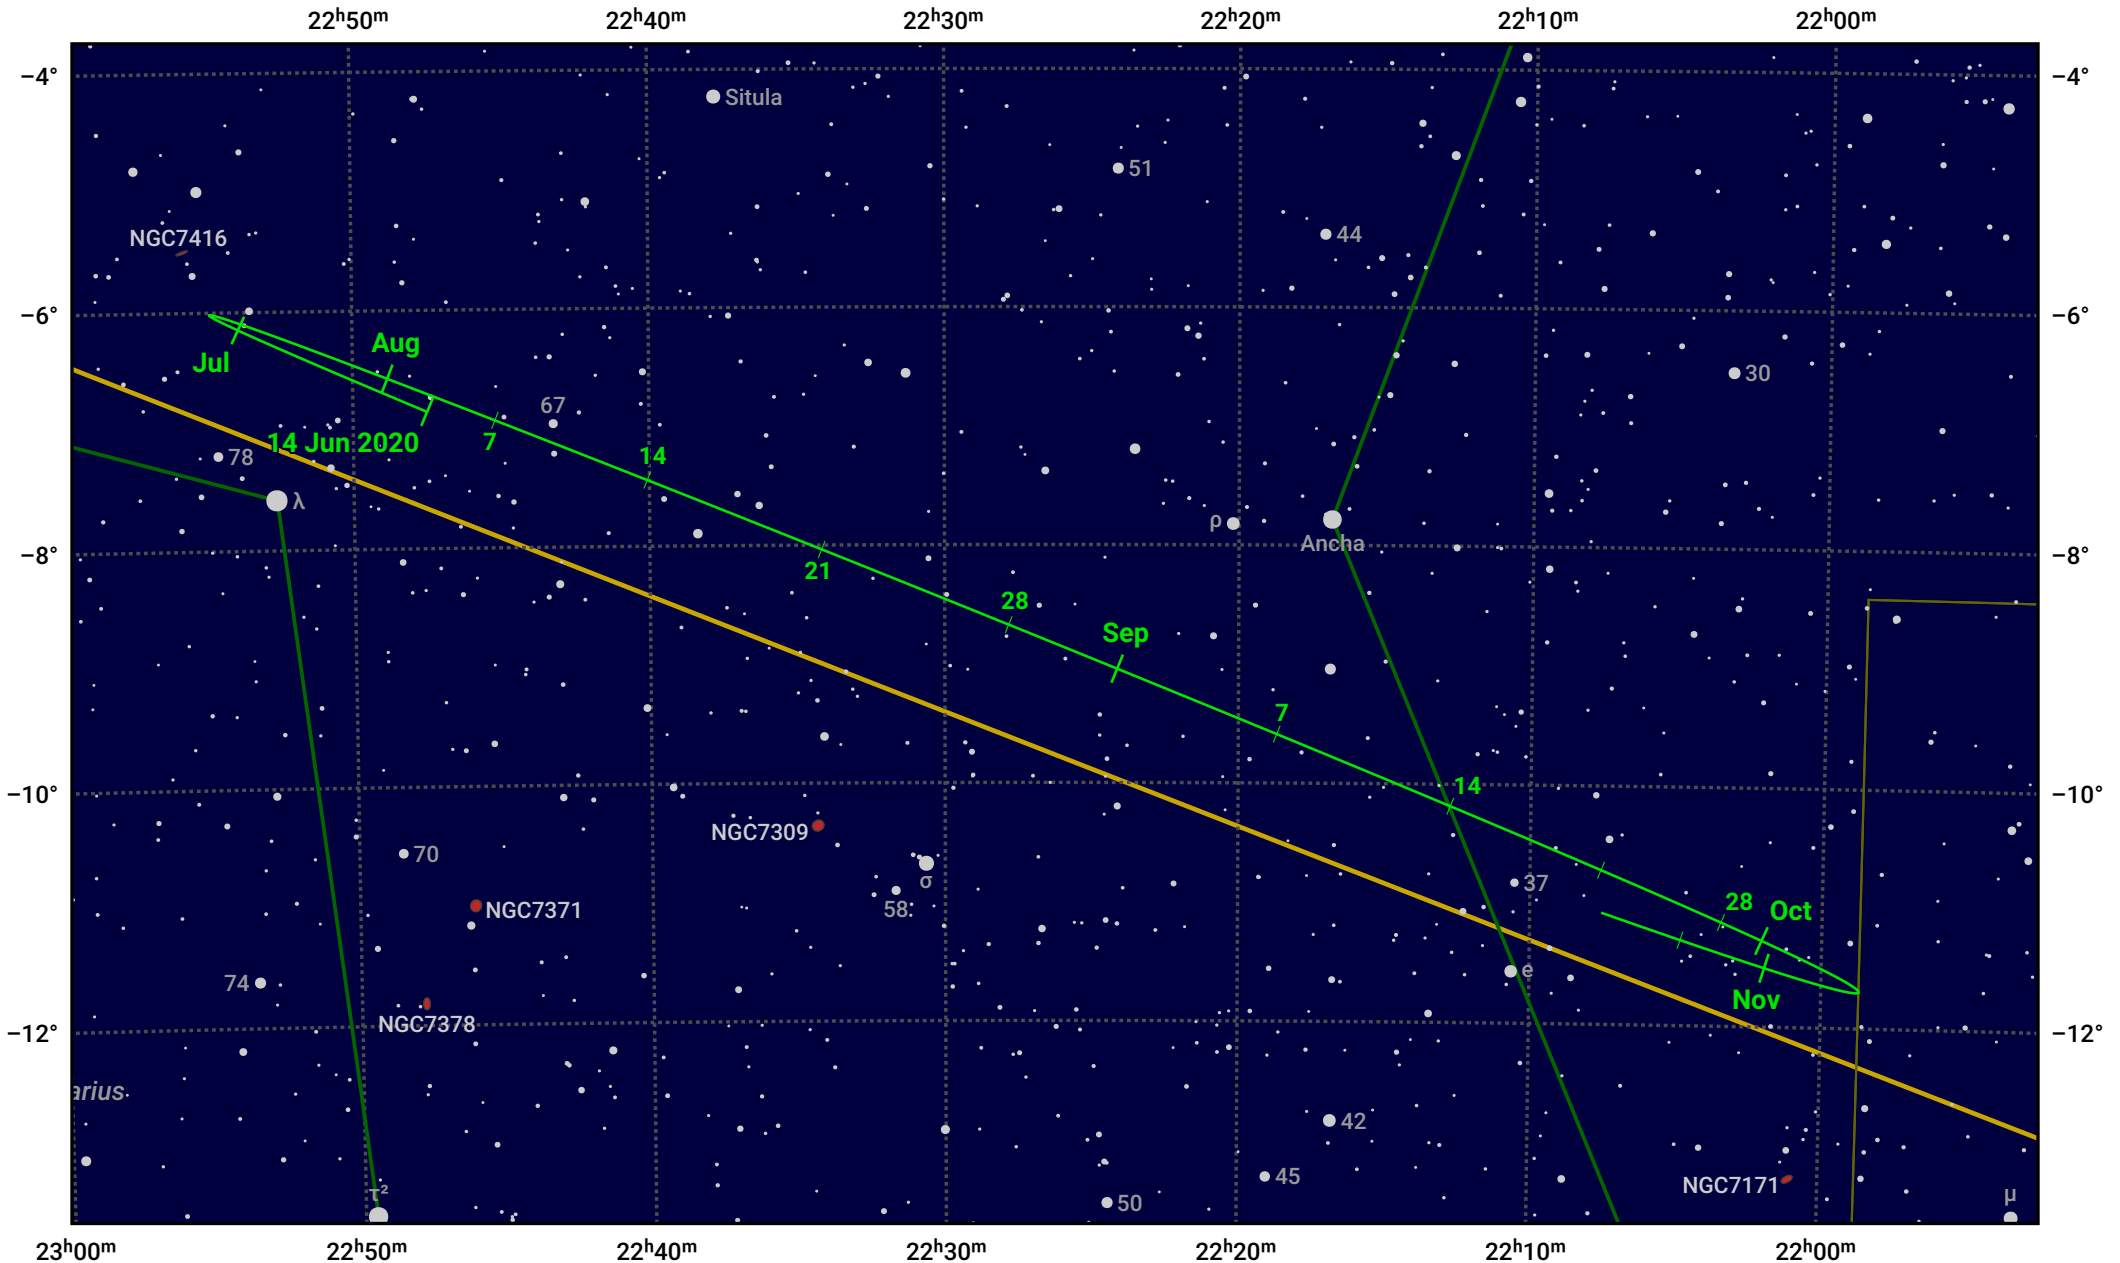

The path of Asteroid 20 Massalia around opposition on 28 Aug 2020

© Dominic Ford 2011–2024. Date markers placed at midnight UTC. Downloaded from <https://in-the-sky.org>

Magnitude scale: 10.0 9.0 8.0 7.0 6.0 5.0 4.0 3.0

Ecliptic Plane

Galaxy Bright nebula Open cluster Globular cluster

Date	Mag
2020 Jul 1	11.2
2020 Aug 1	10.5
2020 Aug 2	10.5
2020 Sep 1	9.8
2020 Oct 1	10.5
2020 Nov 1	11.1