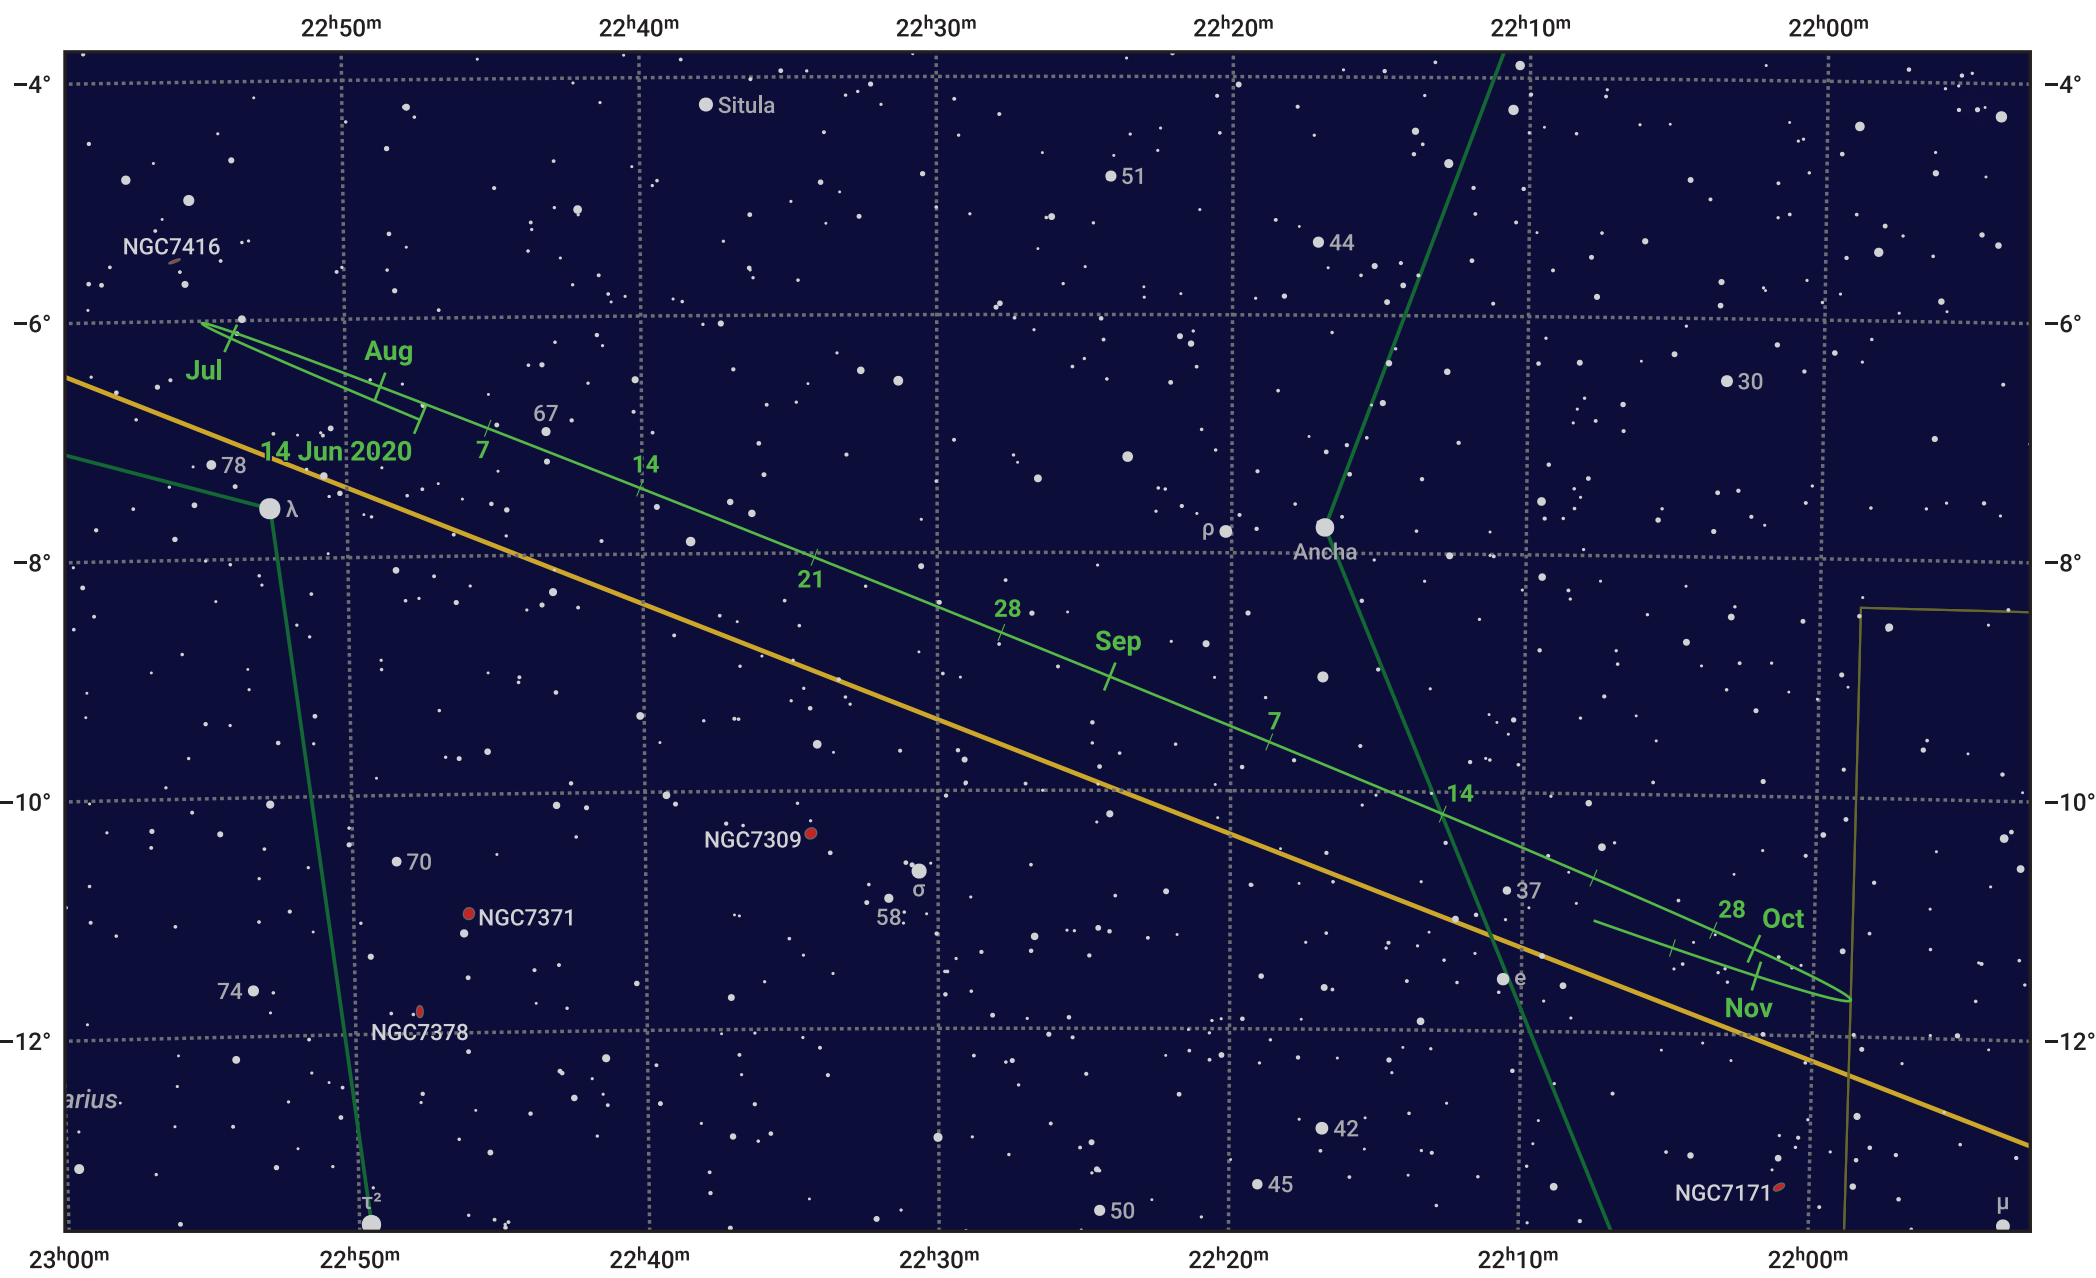

# The path of Asteroid 20 Massalia around opposition on 28 Aug 2020

© Dominic Ford 2011–2024. Date markers placed at midnight UTC. Downloaded from <https://in-the-sky.org>

Magnitude scale: 10.0 9.0 8.0 7.0 6.0 5.0 4.0 3.0

— Ecliptic Plane

- Galaxy
- Bright nebula
- Open cluster
- ⊕ Globular cluster

Date	Mag
2020 Jul 1	11.2
2020 Aug 1	10.5
2020 Aug 2	10.5
2020 Sep 1	9.8
2020 Oct 1	10.5
2020 Nov 1	11.1