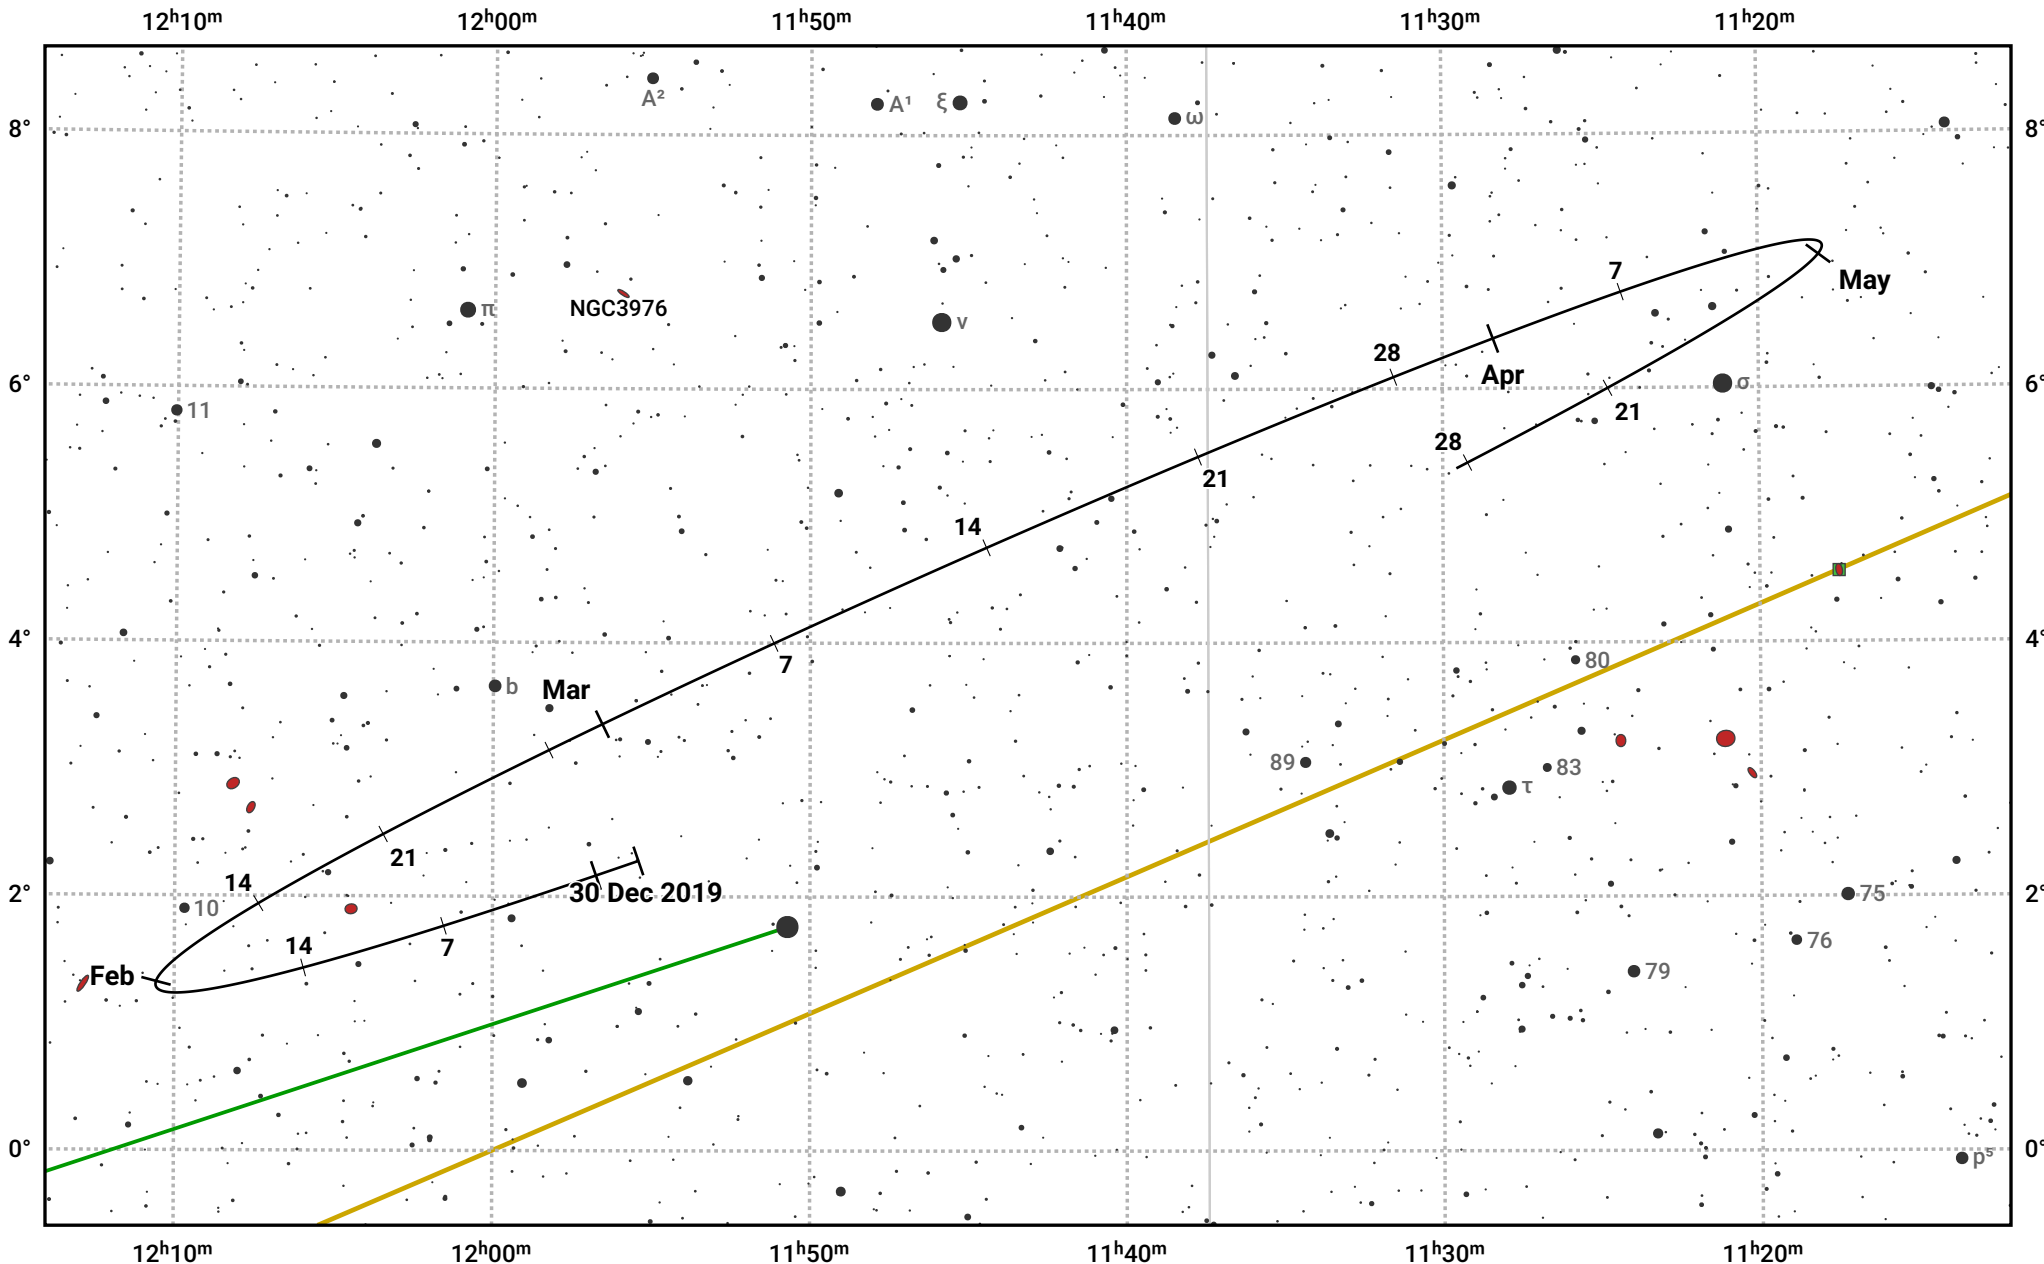

The path of Asteroid 27 Euterpe around opposition on 14 Mar 2020

© Dominic Ford 2011–2024. Date markers placed at midnight UTC. Downloaded from <https://in-the-sky.org>

Magnitude scale: 11.0 10.0 9.0 8.0 7.0 6.0 5.0 4.0 3.0

— Ecliptic Plane

- Galaxy
- Bright nebula
- Open cluster
- ⊕ Globular cluster

Date	Mag	Phase
2020 Jan 1	11.0	94%
2020 Feb 1	10.4	97%
2020 Feb 22	10.0	99%
2020 Mar 1	9.8	100%
2020 Apr 1	10.0	99%
2020 May 1	10.9	97%
2020 May 5	11.0	97%