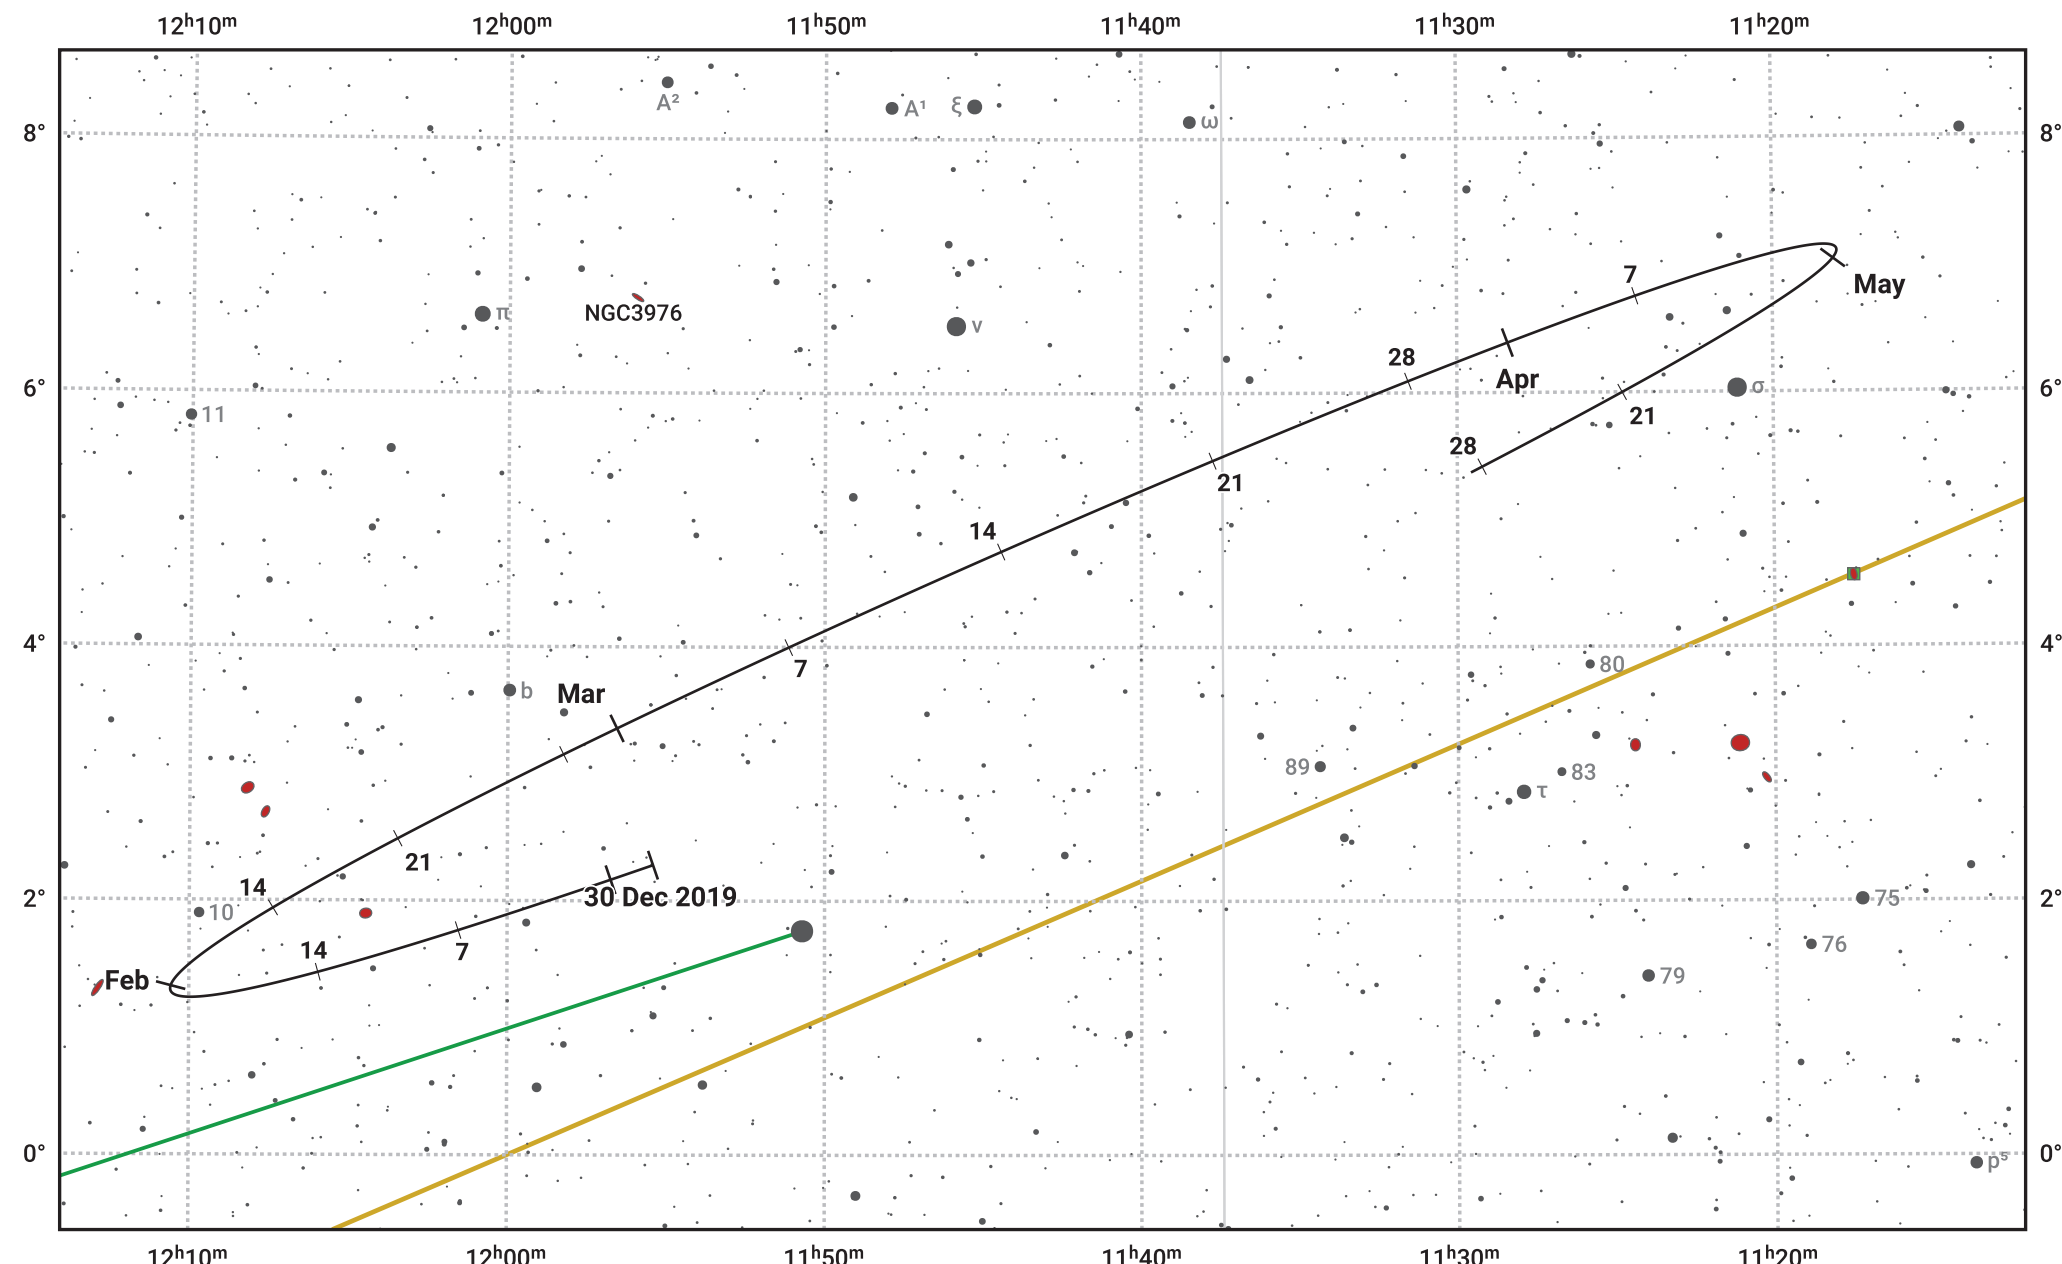

The path of Asteroid 27 Euterpe around opposition on 14 Mar 2020

© Dominic Ford 2011–2024. Date markers placed at midnight UTC. Downloaded from <https://in-the-sky.org>

Magnitude scale: 11.0 10.0 9.0 8.0 7.0 6.0 5.0 4.0 3.0

— Ecliptic Plane

- Galaxy
- Bright nebula
- Open cluster
- ⊕ Globular cluster

Date	Mag	Phase
2020 Jan 1	11.0	94%
2020 Feb 1	10.4	97%
2020 Feb 22	10.0	99%
2020 Mar 1	9.8	100%
2020 Apr 1	10.0	99%
2020 May 1	10.9	97%
2020 May 5	11.0	97%