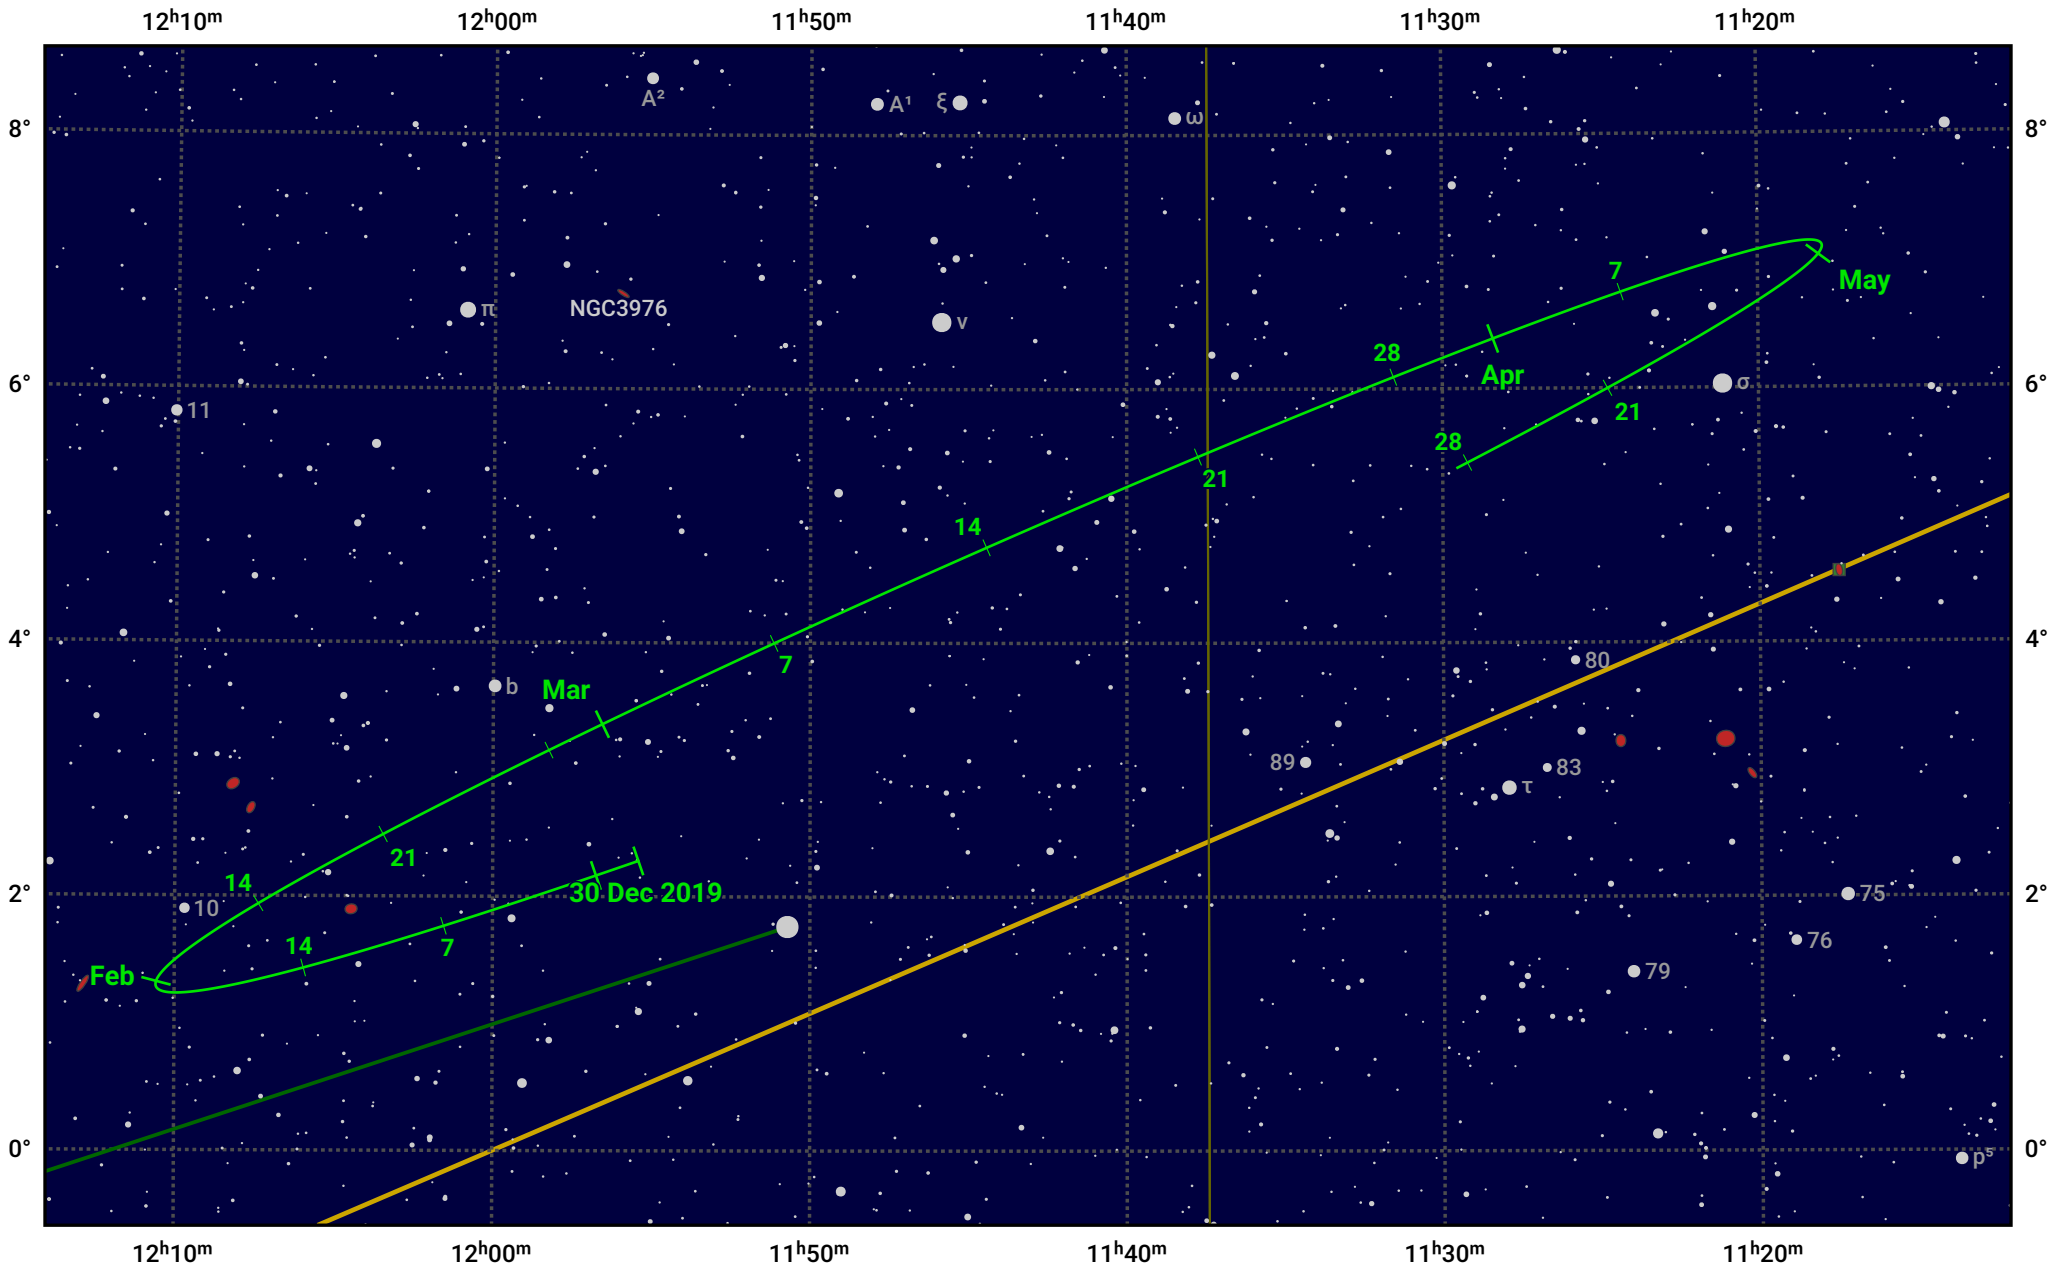

The path of Asteroid 27 Euterpe around opposition on 14 Mar 2020

© Dominic Ford 2011–2024. Date markers placed at midnight UTC. Downloaded from <https://in-the-sky.org>

Magnitude scale: 11.0 10.0 9.0 8.0 7.0 6.0 5.0 4.0 3.0

— Ecliptic Plane

Galaxy Bright nebula Open cluster Globular cluster

Date	Mag	Phase
2020 Jan 1	11.0	94%
2020 Feb 1	10.4	97%
2020 Feb 22	10.0	99%
2020 Mar 1	9.8	100%
2020 Apr 1	10.0	99%
2020 May 1	10.9	97%
2020 May 5	11.0	97%