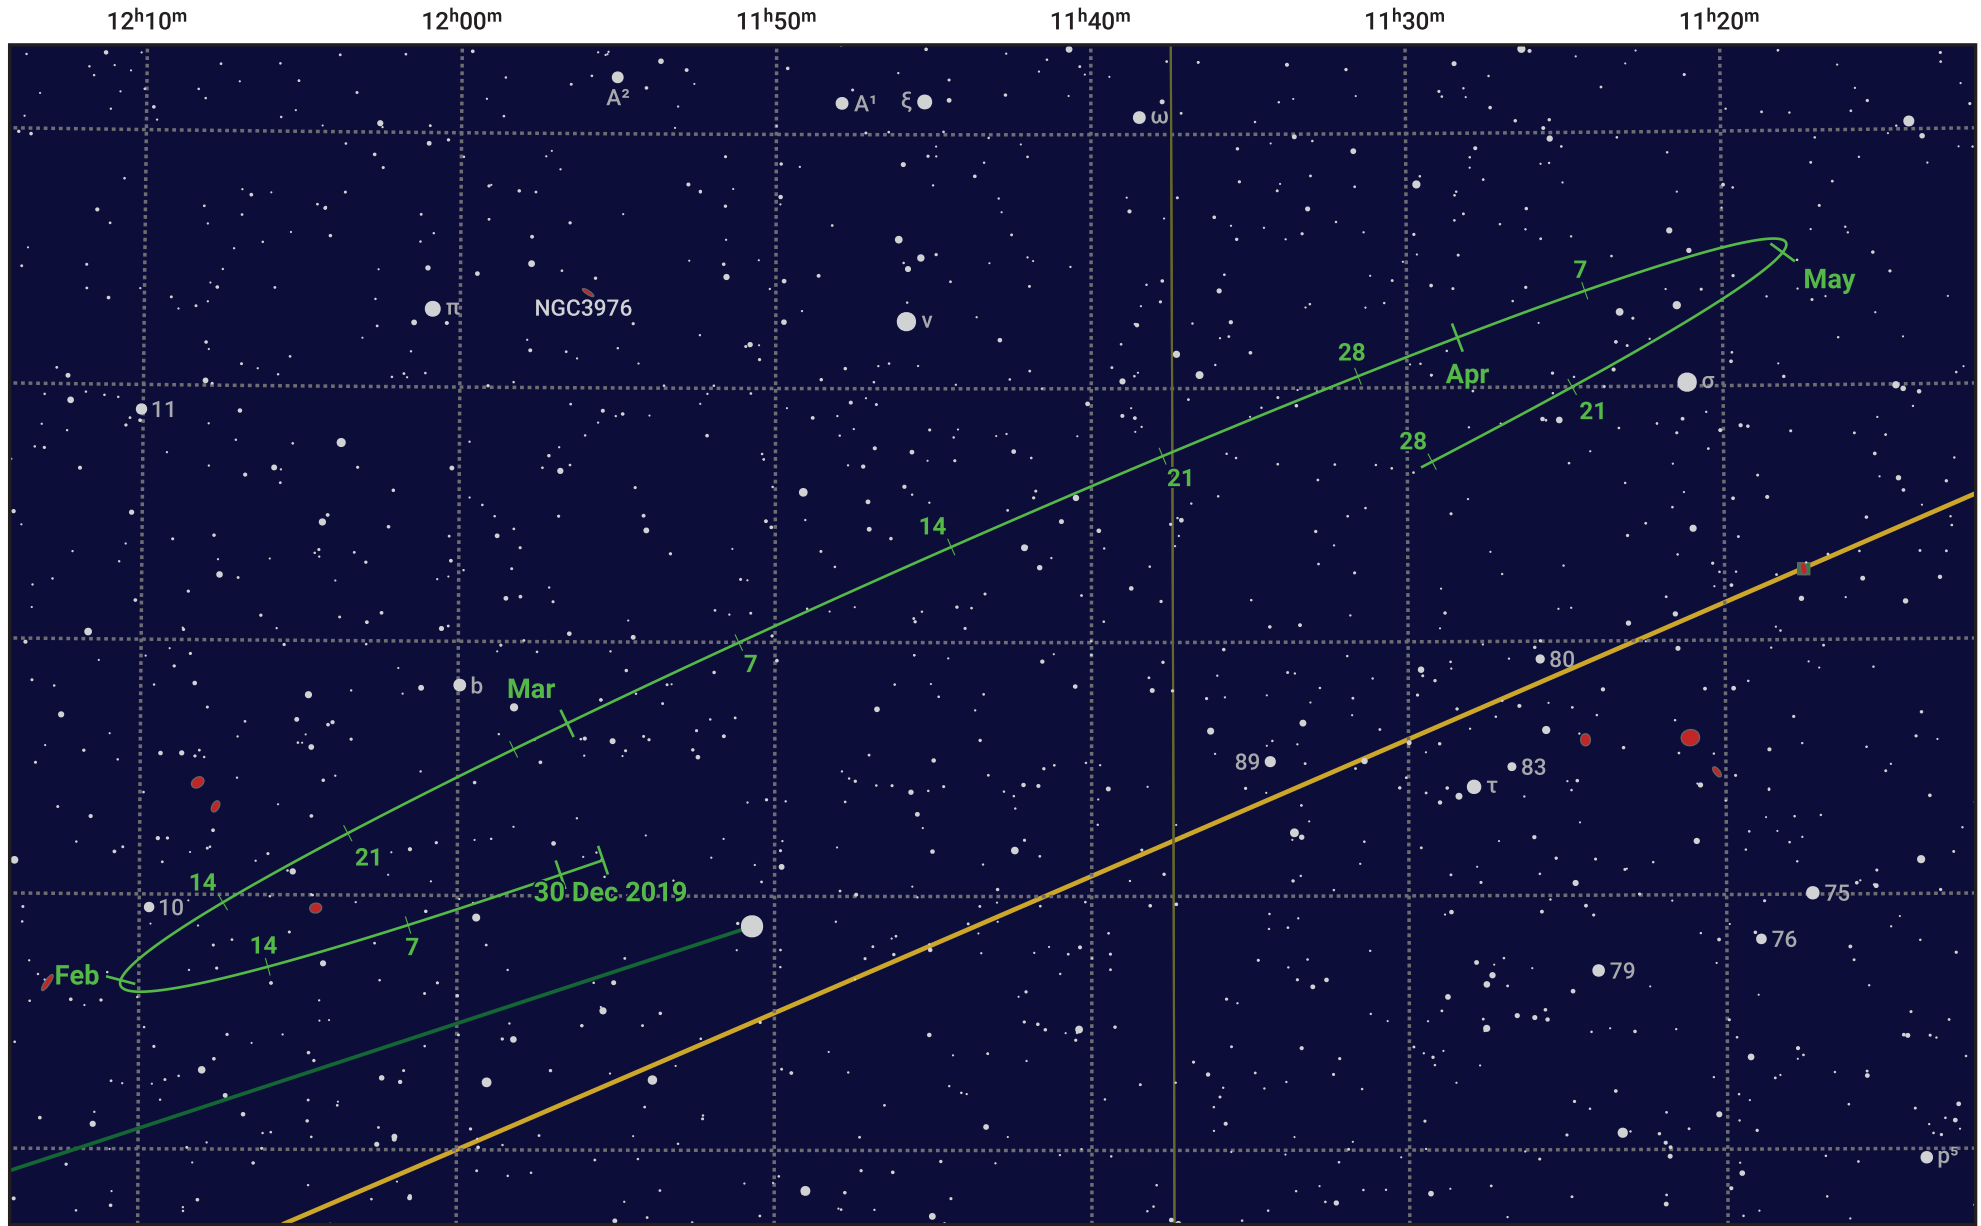

# The path of Asteroid 27 Euterpe around opposition on 14 Mar 2020

© Dominic Ford 2011–2024. Date markers placed at midnight UTC. Downloaded from <https://in-the-sky.org>

Magnitude scale: 11.0 10.0 9.0 8.0 7.0 6.0 5.0 4.0 3.0

— Ecliptic Plane

- Galaxy
- Bright nebula
- Open cluster
- ⊕ Globular cluster

Date	Mag	Phase
2020 Jan 1	11.0	94%
2020 Feb 1	10.4	97%
2020 Feb 22	10.0	99%
2020 Mar 1	9.8	100%
2020 Apr 1	10.0	99%
2020 May 1	10.9	97%
2020 May 5	11.0	97%