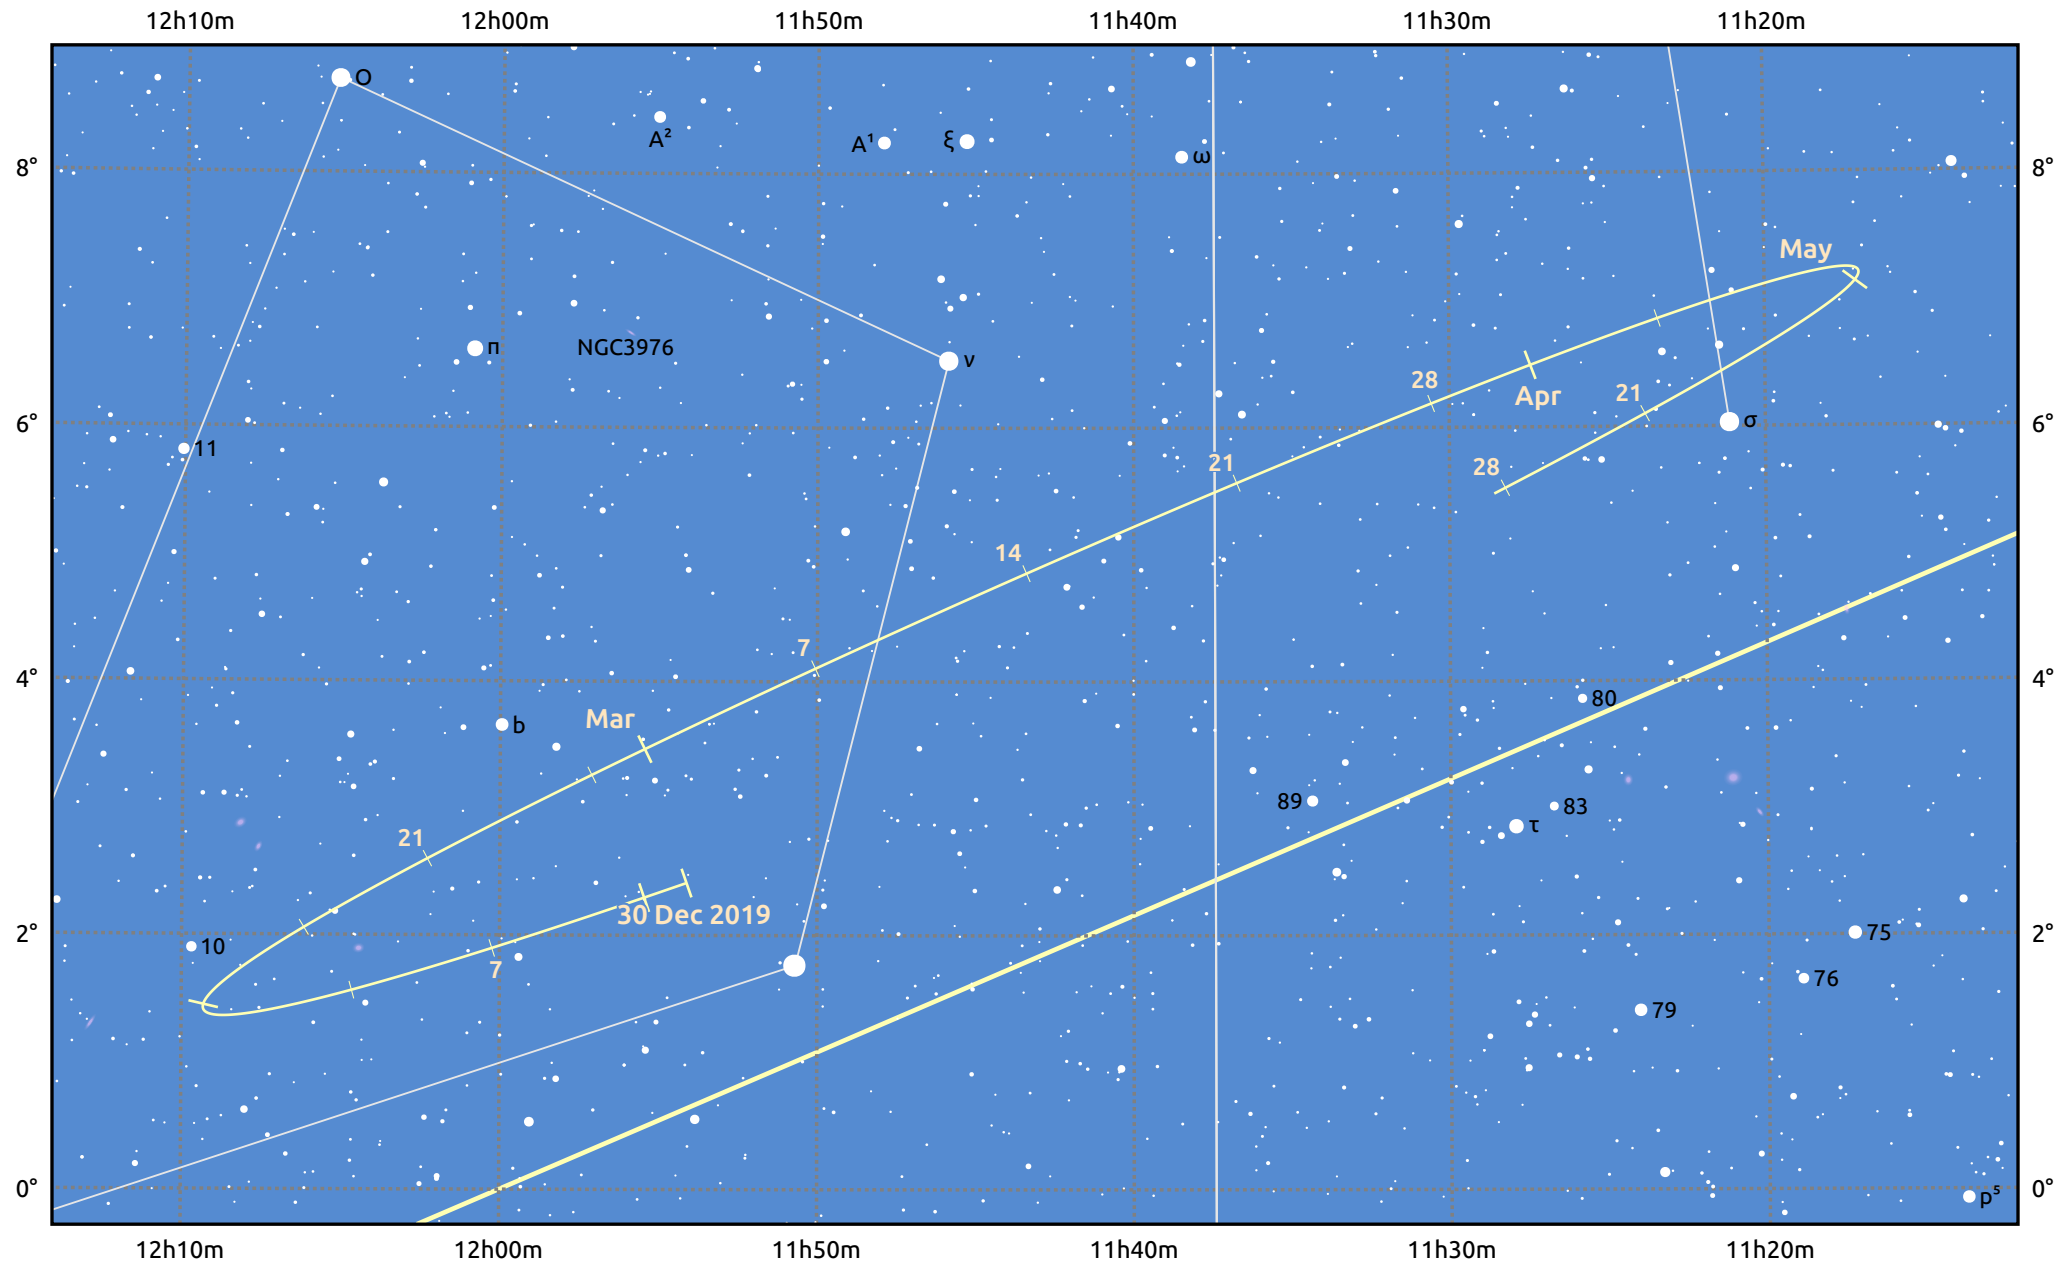

The path of Asteroid 27 Euterpe around opposition on 14 Mar 2020

© Dominic Ford 2011–2025. Date markers placed at midnight UTC. Downloaded from <https://in-the-sky.org>

Magnitude scale: 11.0 10.0 9.0 8.0 7.0 6.0 5.0 4.0 3.0

— Ecliptic Plane

Galaxy Bright nebula Open cluster Globular cluster Planetary nebula

Date	Mag	Phase
2020 Jan 1	11.0	94%
2020 Feb 1	10.4	97%
2020 Feb 22	10.0	99%
2020 Mar 1	9.8	100%
2020 Apr 1	10.0	99%
2020 May 1	10.9	97%
2020 May 5	11.0	97%