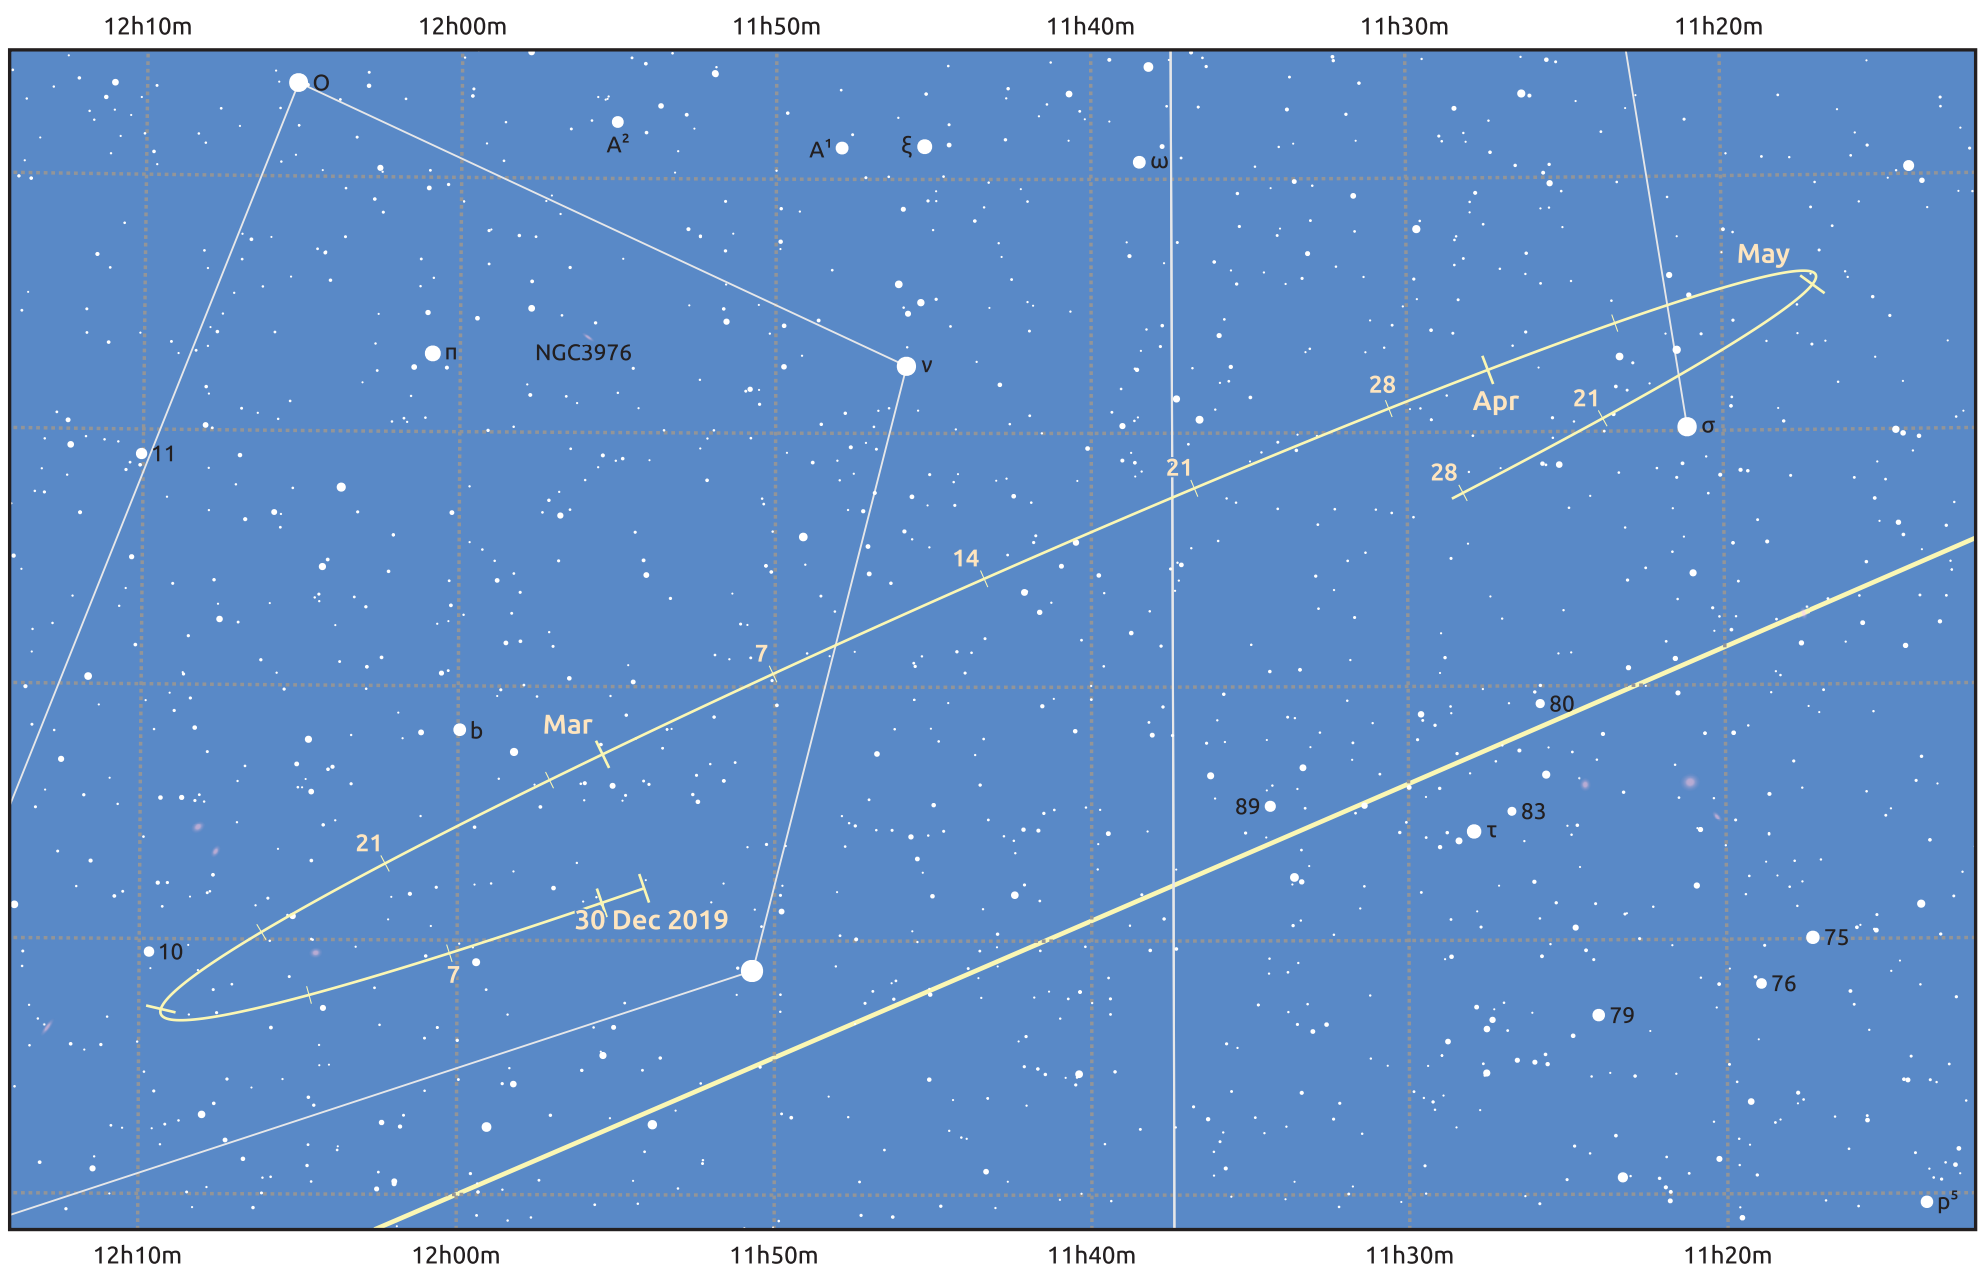

# The path of Asteroid 27 Euterpe around opposition on 14 Mar 2020

© Dominic Ford 2011–2025. Date markers placed at midnight UTC. Downloaded from <https://in-the-sky.org>

Magnitude scale: 11.0 10.0 9.0 8.0 7.0 6.0 5.0 4.0 3.0

Ecliptic Plane

Galaxy Bright nebula Open cluster Globular cluster Planetary nebula

Date	Mag	Phase
2020 Jan 1	11.0	94%
2020 Feb 1	10.4	97%
2020 Feb 22	10.0	99%
2020 Mar 1	9.8	100%
2020 Apr 1	10.0	99%
2020 May 1	10.9	97%
2020 May 5	11.0	97%