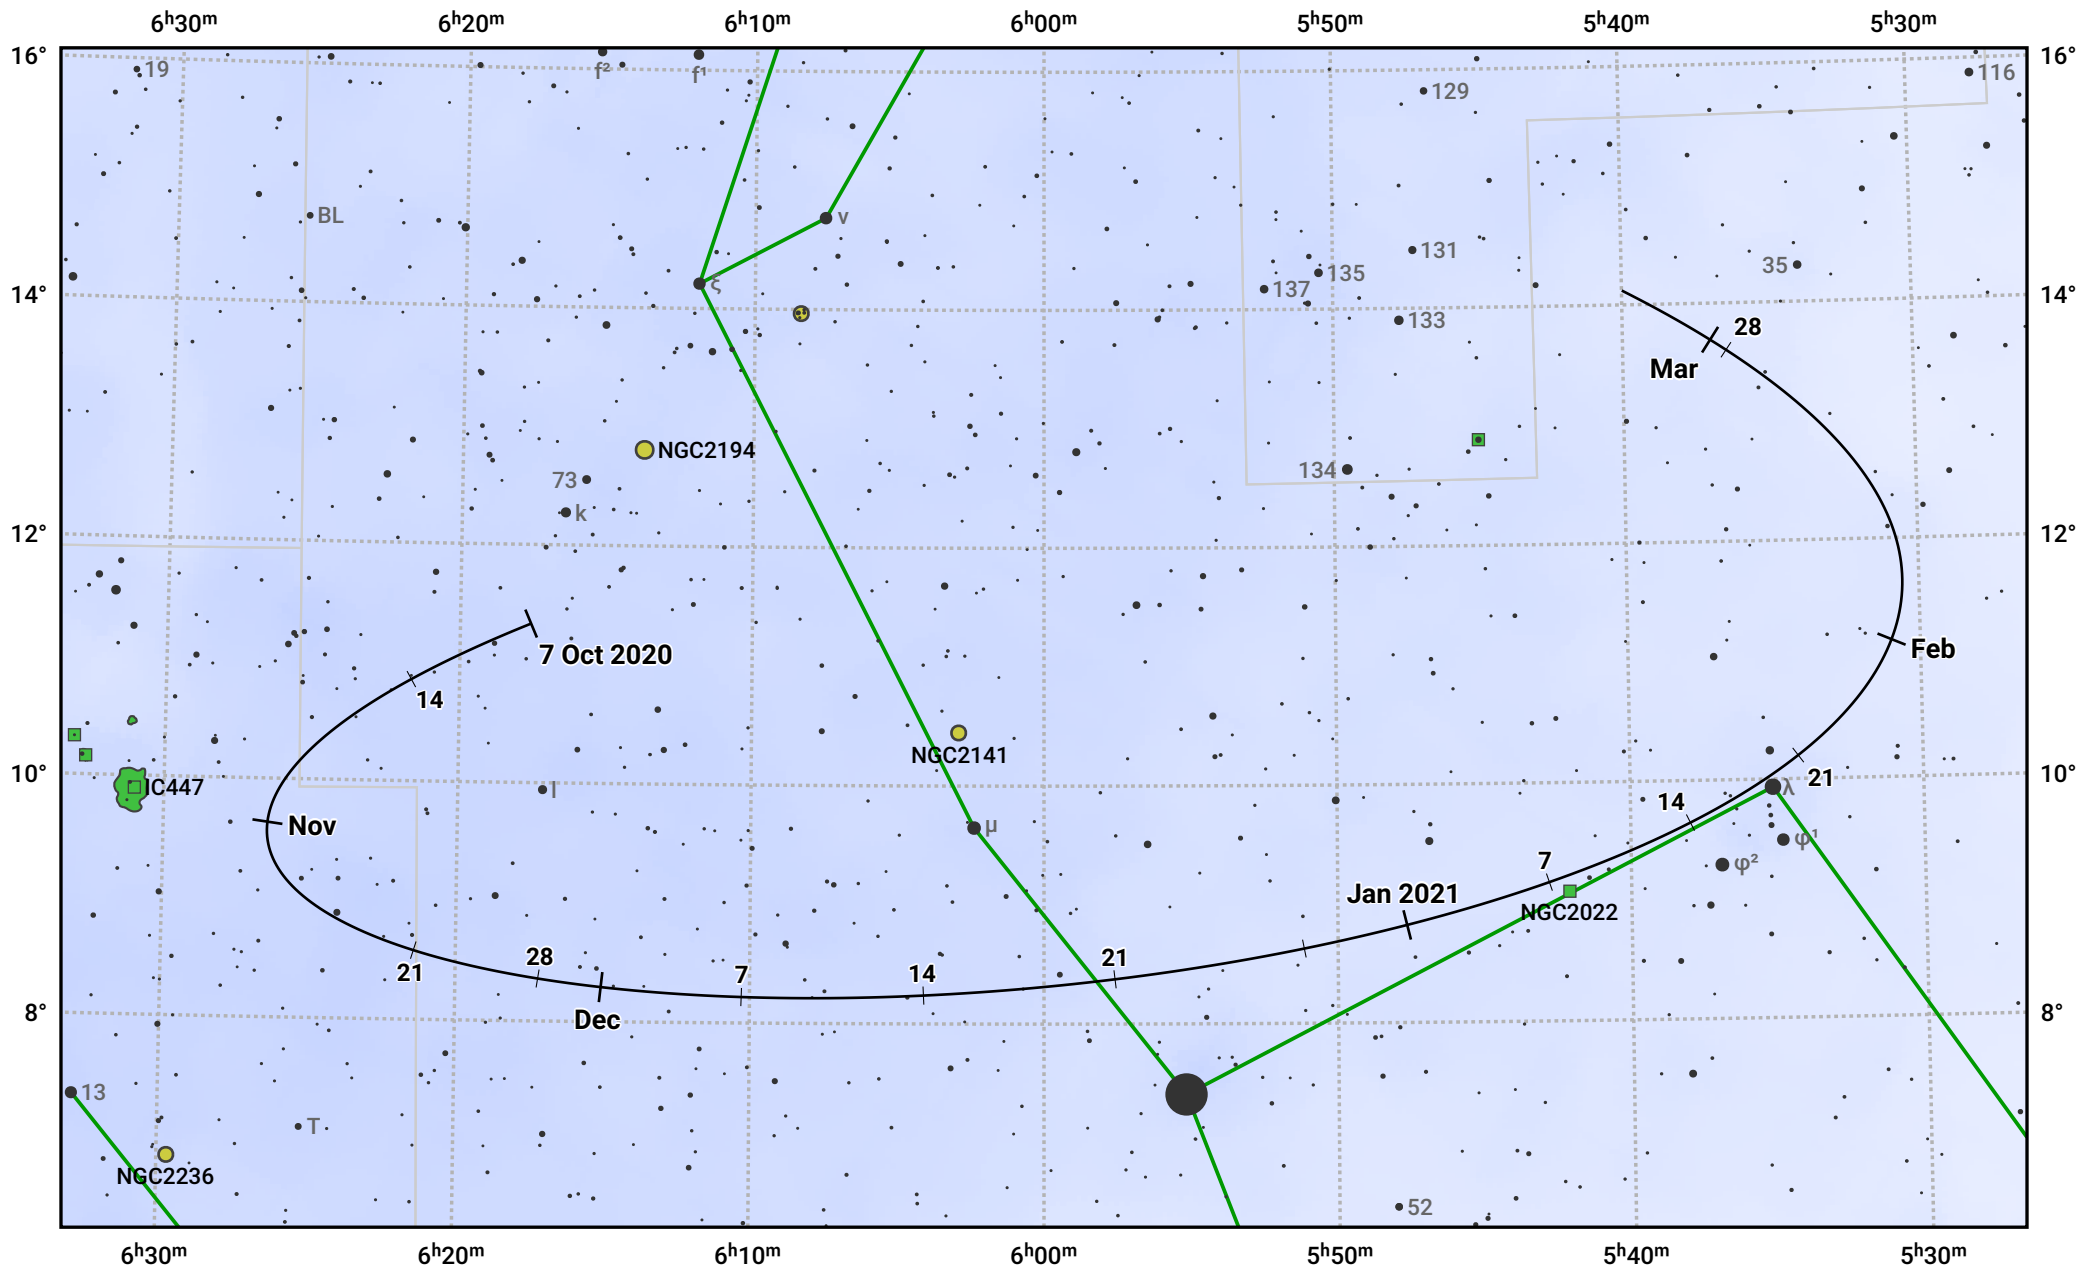

The path of Asteroid 39 Laetitia around opposition on 21 Dec 2020

© Dominic Ford 2011–2024. Date markers placed at midnight UTC. Downloaded from <https://in-the-sky.org>

Magnitude scale: 9.0 8.0 7.0 6.0 5.0 4.0 3.0 2.0 1.0 0.0

— Ecliptic Plane

Galaxy Bright nebula Open cluster Globular cluster

Date	Mag
2020 Nov 1	10.5
2020 Dec 1	10.0
2020 Dec 8	9.9
2021 Jan 1	9.9
2021 Feb 1	10.5
2021 Feb 18	10.9
2021 Mar 1	11.1