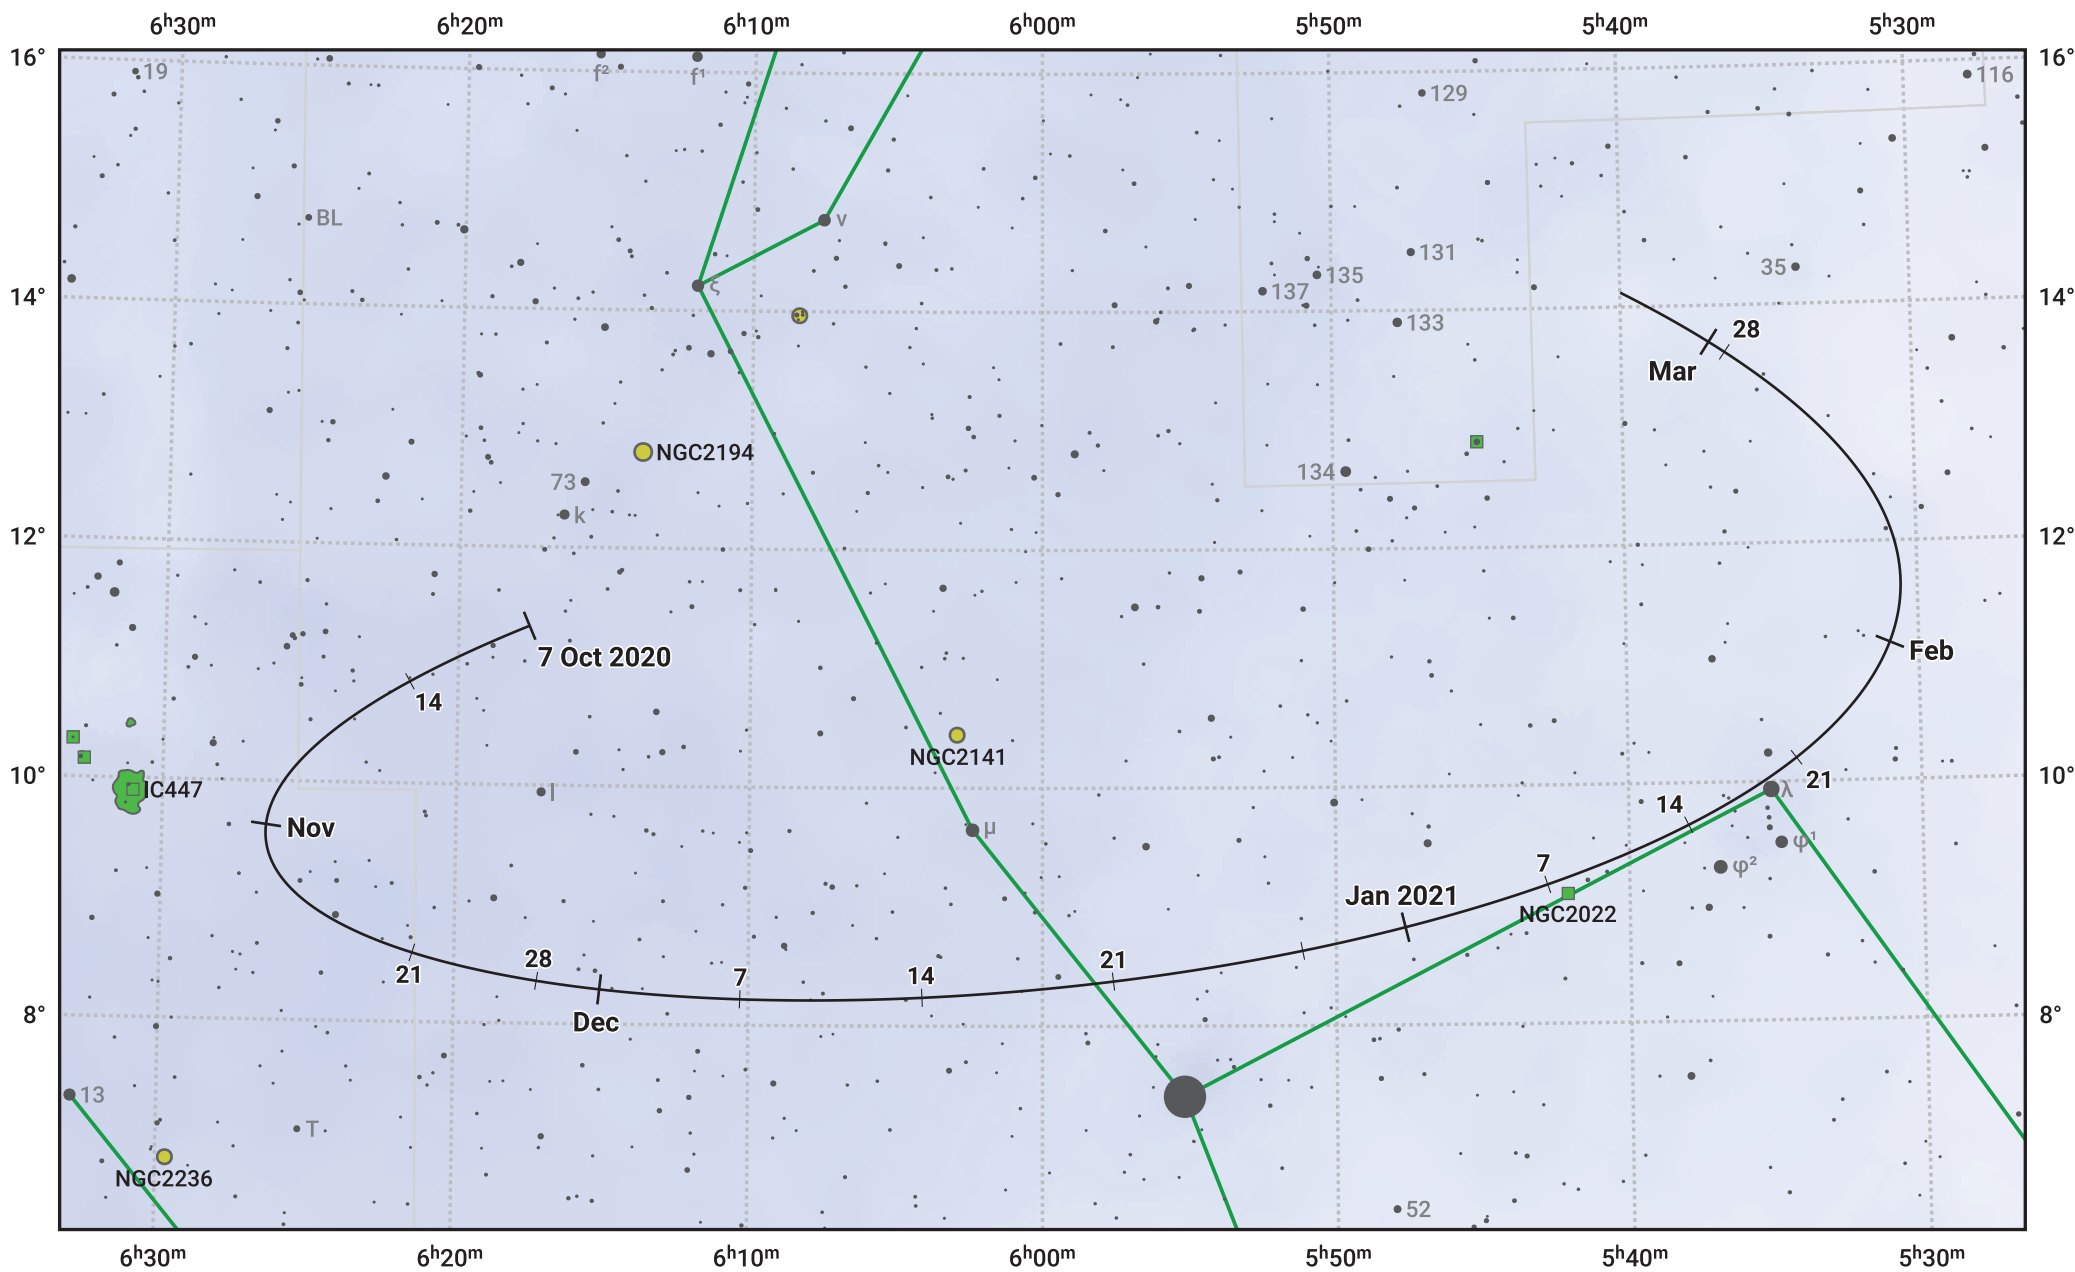

The path of Asteroid 39 Laetitia around opposition on 21 Dec 2020

© Dominic Ford 2011–2024. Date markers placed at midnight UTC. Downloaded from <https://in-the-sky.org>

Magnitude scale: 9.0 8.0 7.0 6.0 5.0 4.0 3.0 2.0 1.0 0.0

— Ecliptic Plane

- ◌ Galaxy
- ◻ Bright nebula
- ◉ Open cluster
- ⊕ Globular cluster

Date	Mag
2020 Nov 1	10.5
2020 Dec 1	10.0
2020 Dec 8	9.9
2021 Jan 1	9.9
2021 Feb 1	10.5
2021 Feb 18	10.9
2021 Mar 1	11.1