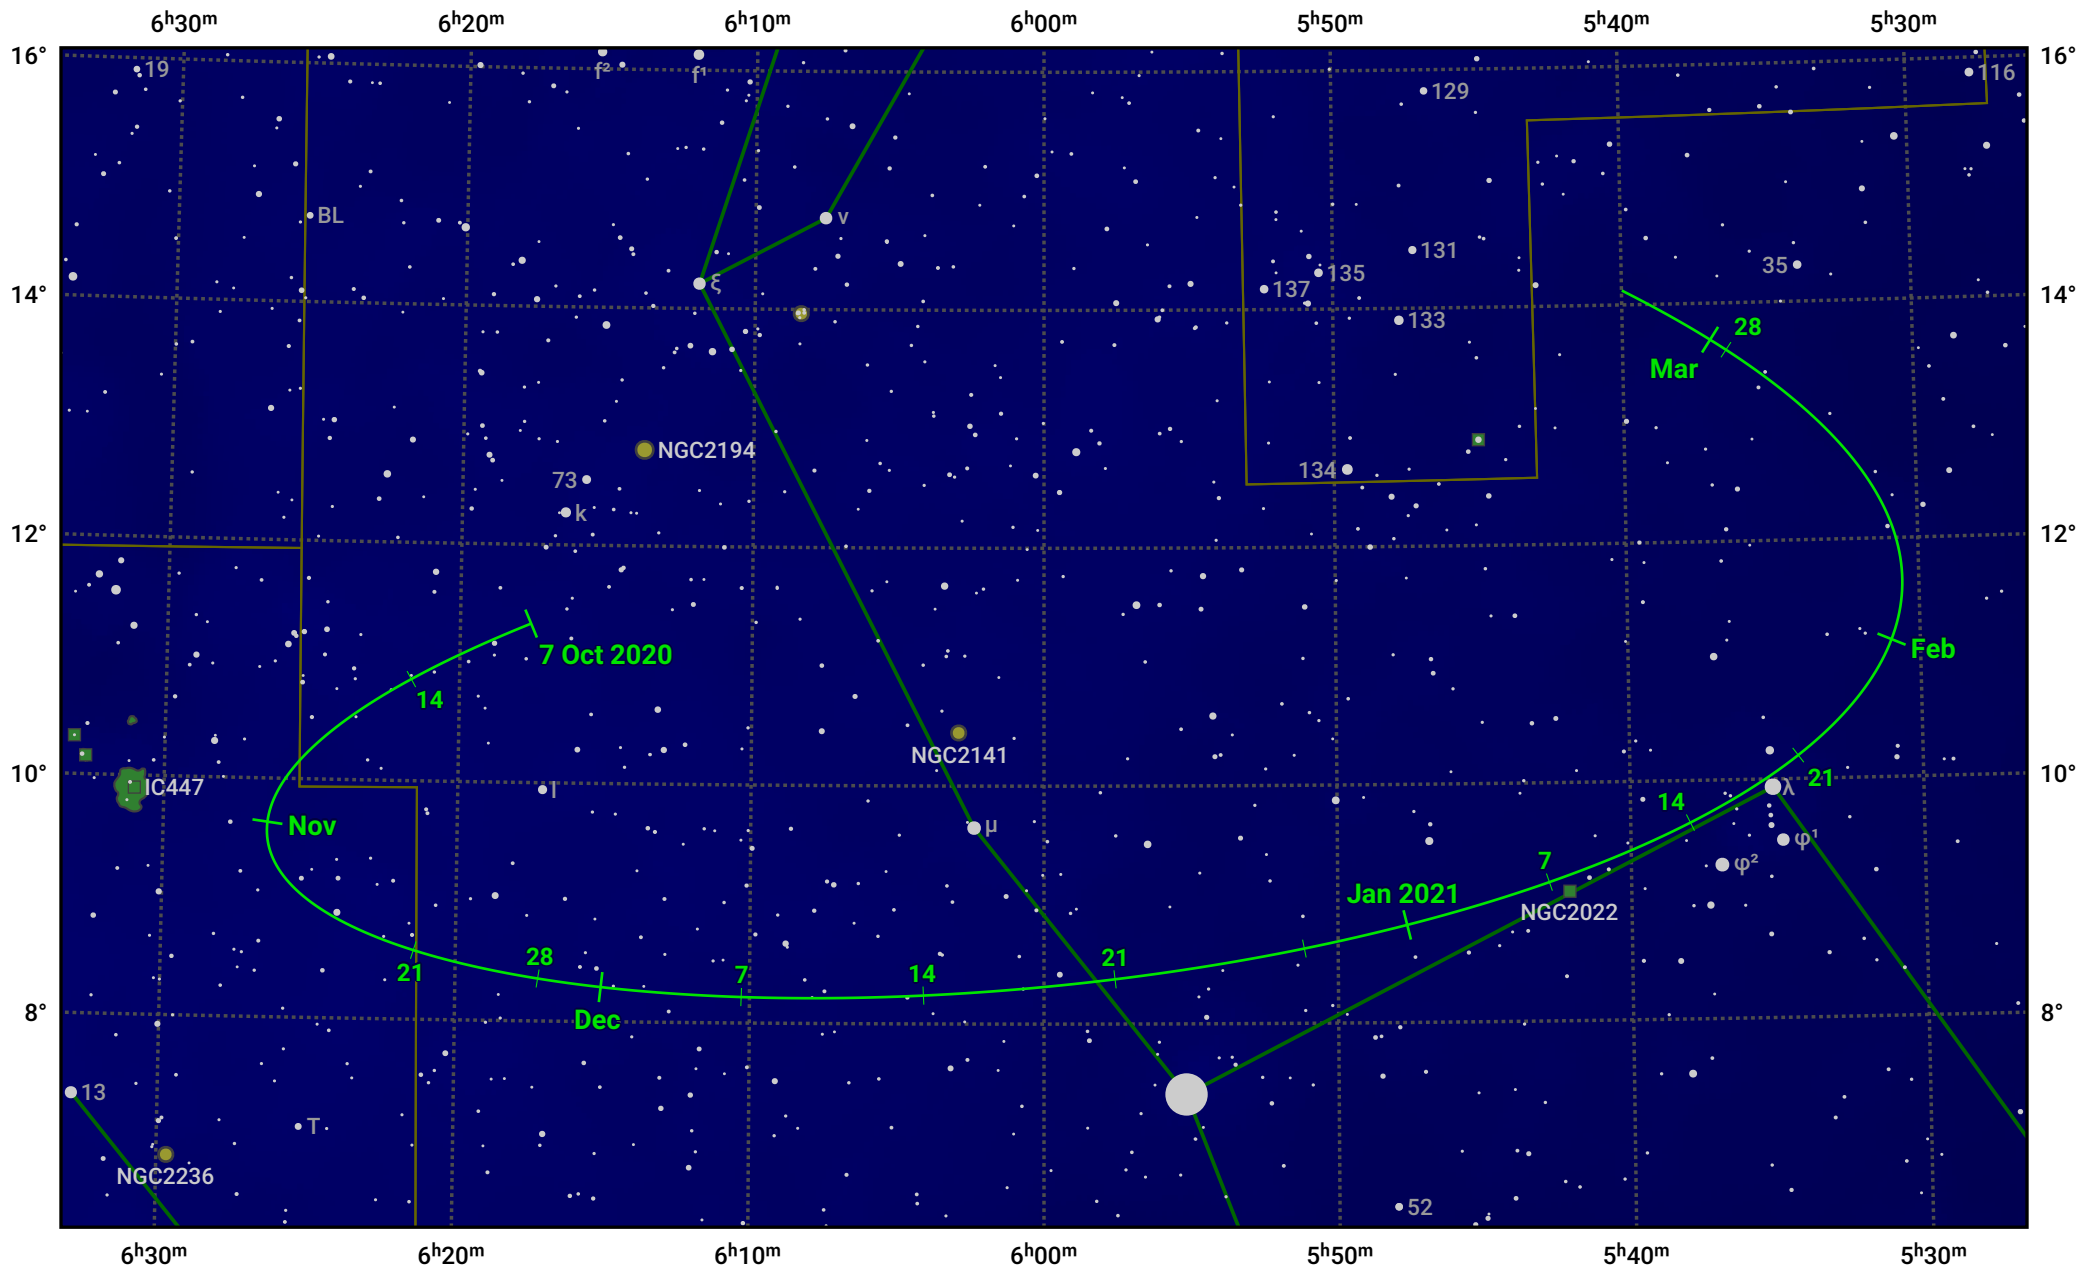

# The path of Asteroid 39 Laetitia around opposition on 21 Dec 2020

© Dominic Ford 2011–2024. Date markers placed at midnight UTC. Downloaded from <https://in-the-sky.org>

Magnitude scale: 9.0 8.0 7.0 6.0 5.0 4.0 3.0 2.0 1.0 0.0

— Ecliptic Plane

- Galaxy
- Bright nebula
- Open cluster
- ⊕ Globular cluster

Date	Mag
2020 Nov 1	10.5
2020 Dec 1	10.0
2020 Dec 8	9.9
2021 Jan 1	9.9
2021 Feb 1	10.5
2021 Feb 18	10.9
2021 Mar 1	11.1