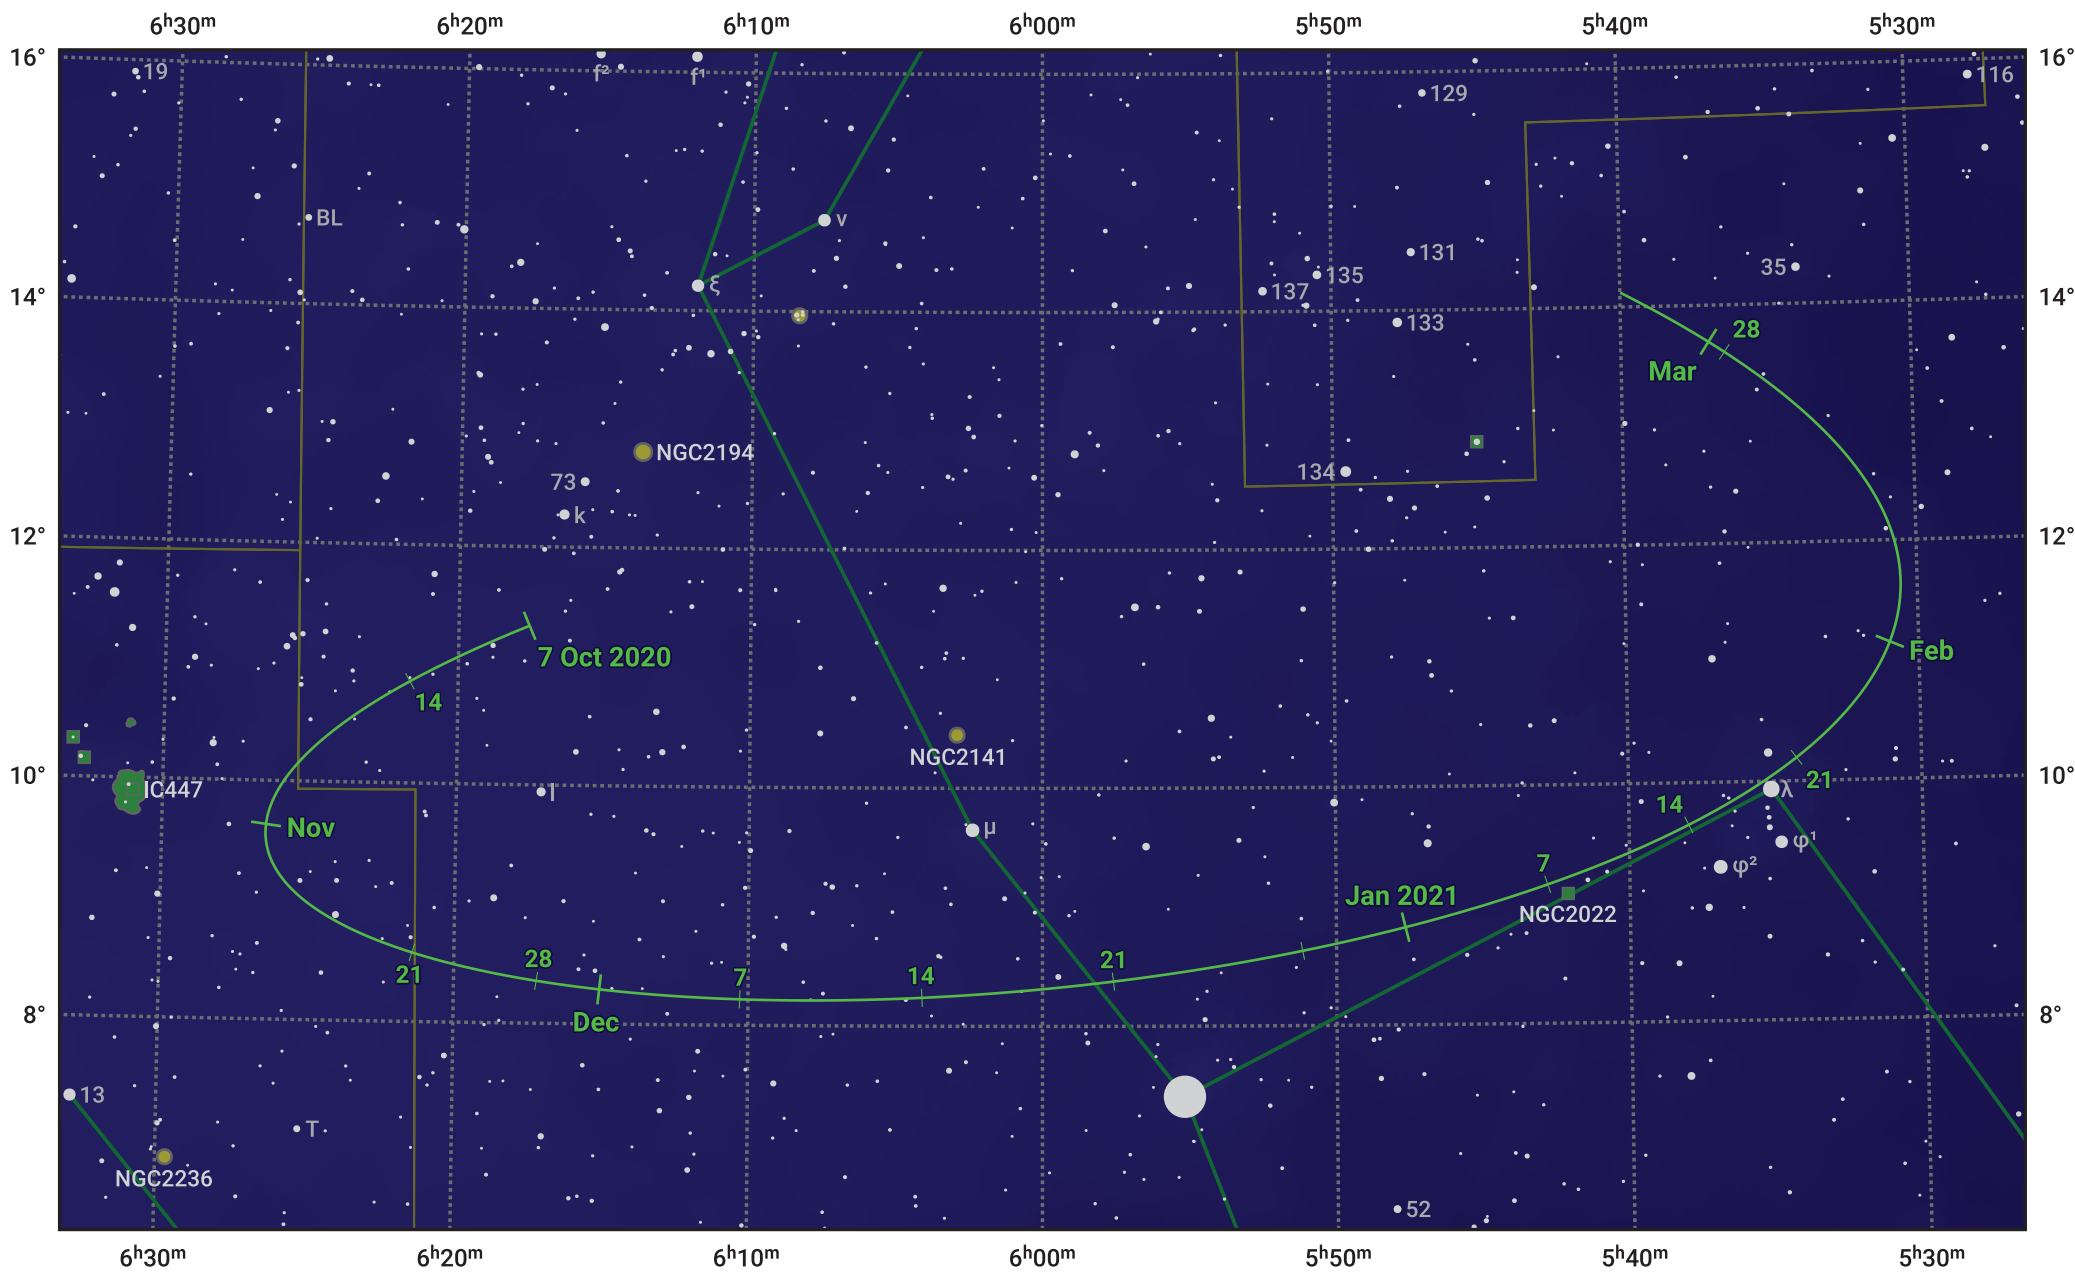

The path of Asteroid 39 Laetitia around opposition on 21 Dec 2020

© Dominic Ford 2011–2024. Date markers placed at midnight UTC. Downloaded from <https://in-the-sky.org>

Magnitude scale: 9.0 8.0 7.0 6.0 5.0 4.0 3.0 2.0 1.0 0.0

— Ecliptic Plane

- Galaxy
- Bright nebula
- Open cluster
- ⊕ Globular cluster

Date	Mag
2020 Nov 1	10.5
2020 Dec 1	10.0
2020 Dec 8	9.9
2021 Jan 1	9.9
2021 Feb 1	10.5
2021 Feb 18	10.9
2021 Mar 1	11.1