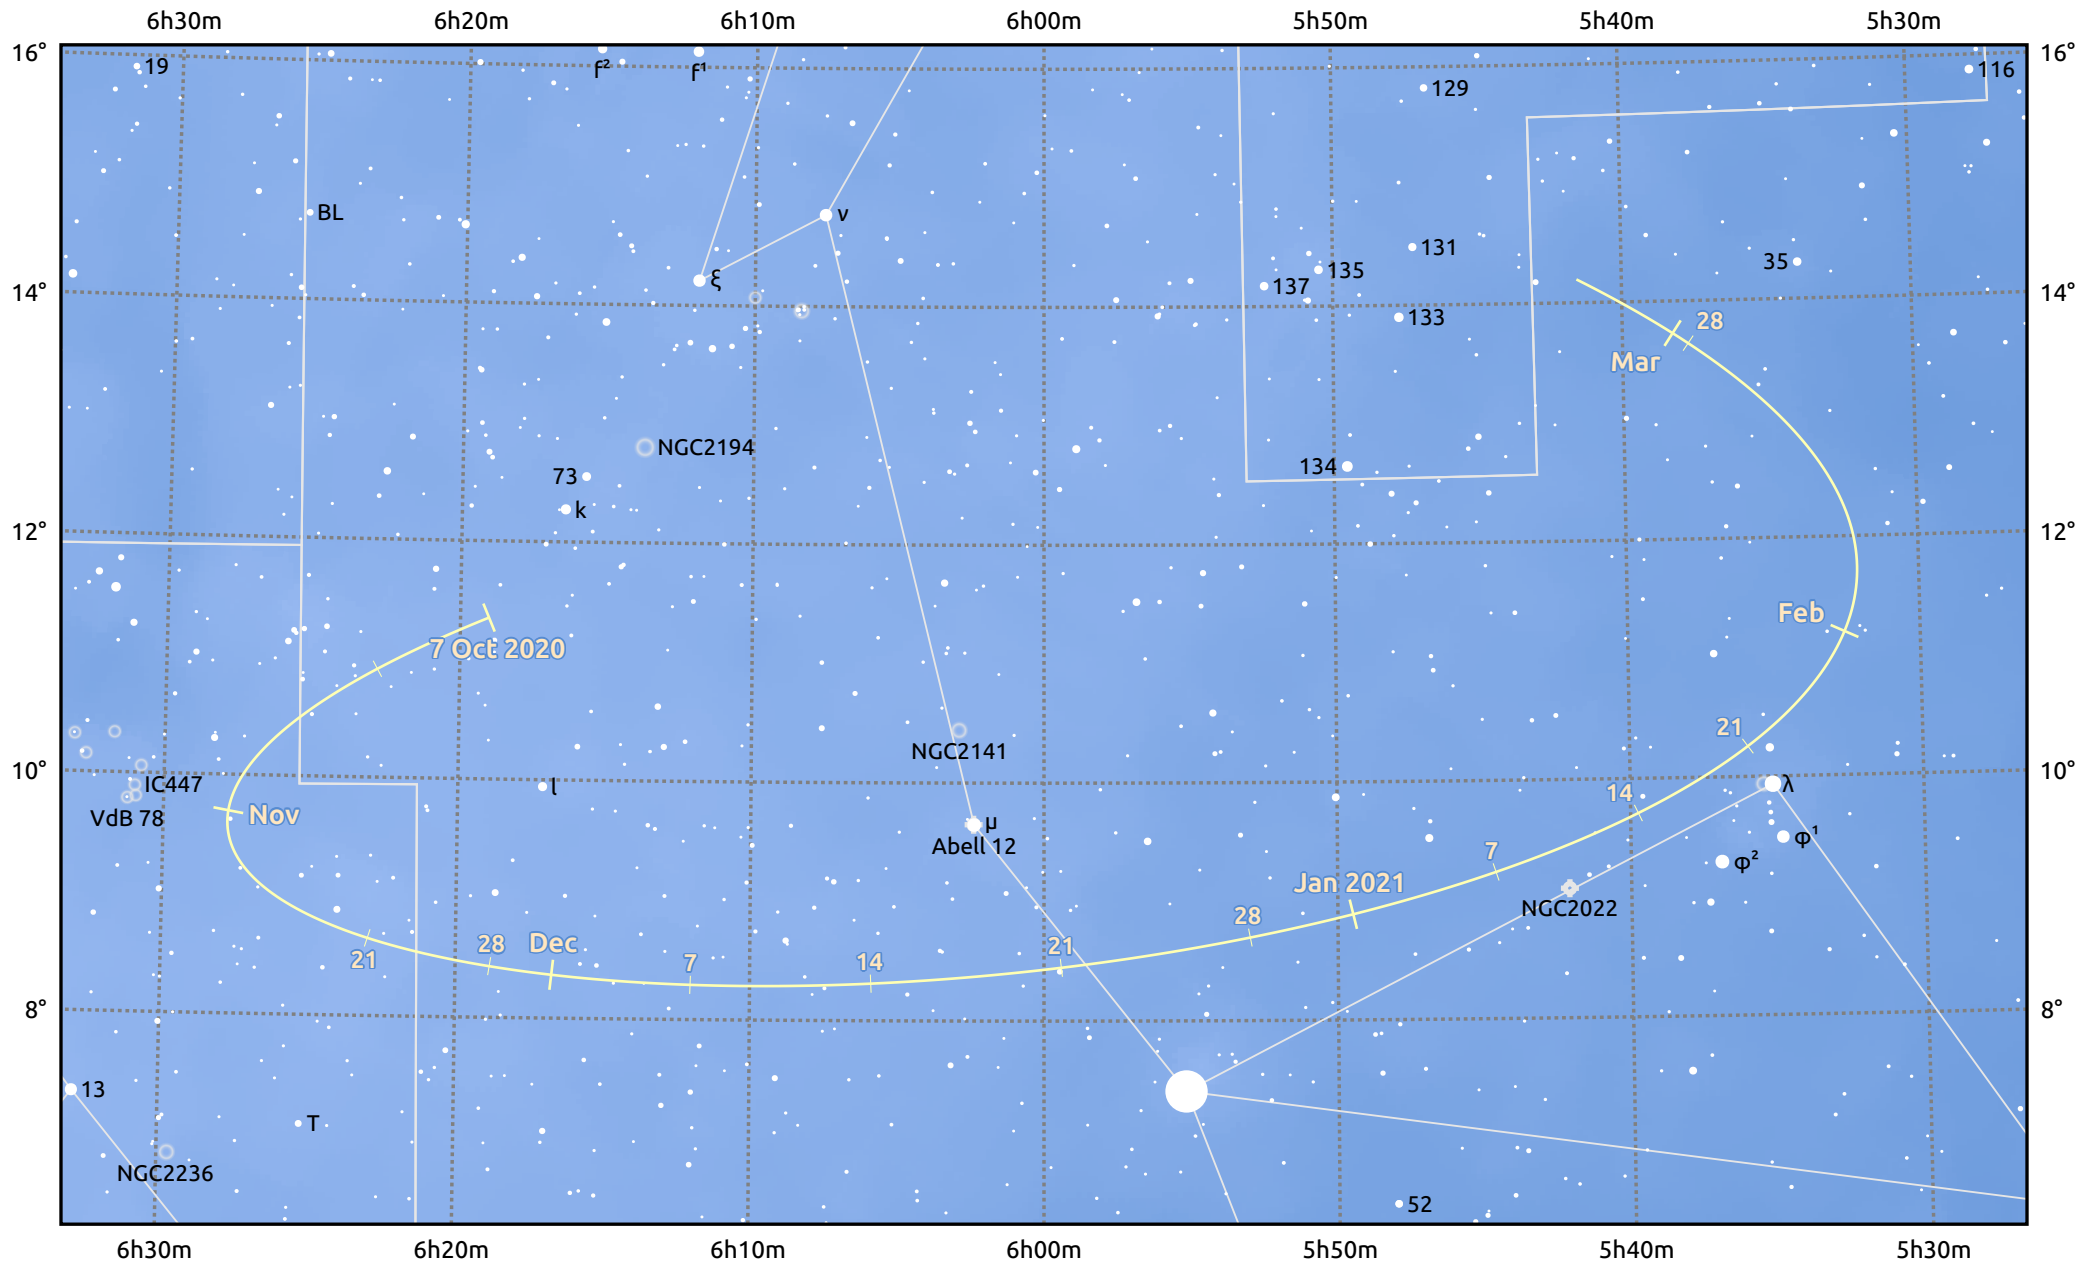

The path of Asteroid 39 Laetitia around opposition on 21 Dec 2020

© Dominic Ford 2011–2025. Date markers placed at midnight UTC. Downloaded from <https://in-the-sky.org>

Magnitude scale: · 9.0 · 8.0 · 7.0 · 6.0 · 5.0 · 4.0 · 3.0 · 2.0 · 1.0 ● 0.0

— Ecliptic Plane

Galaxy Bright nebula Open cluster Globular cluster Planetary nebula

Date	Mag
2020 Nov 1	10.5
2020 Dec 1	10.0
2020 Dec 8	9.9
2021 Jan 1	9.9
2021 Feb 1	10.5
2021 Feb 19	10.9
2021 Mar 1	11.1