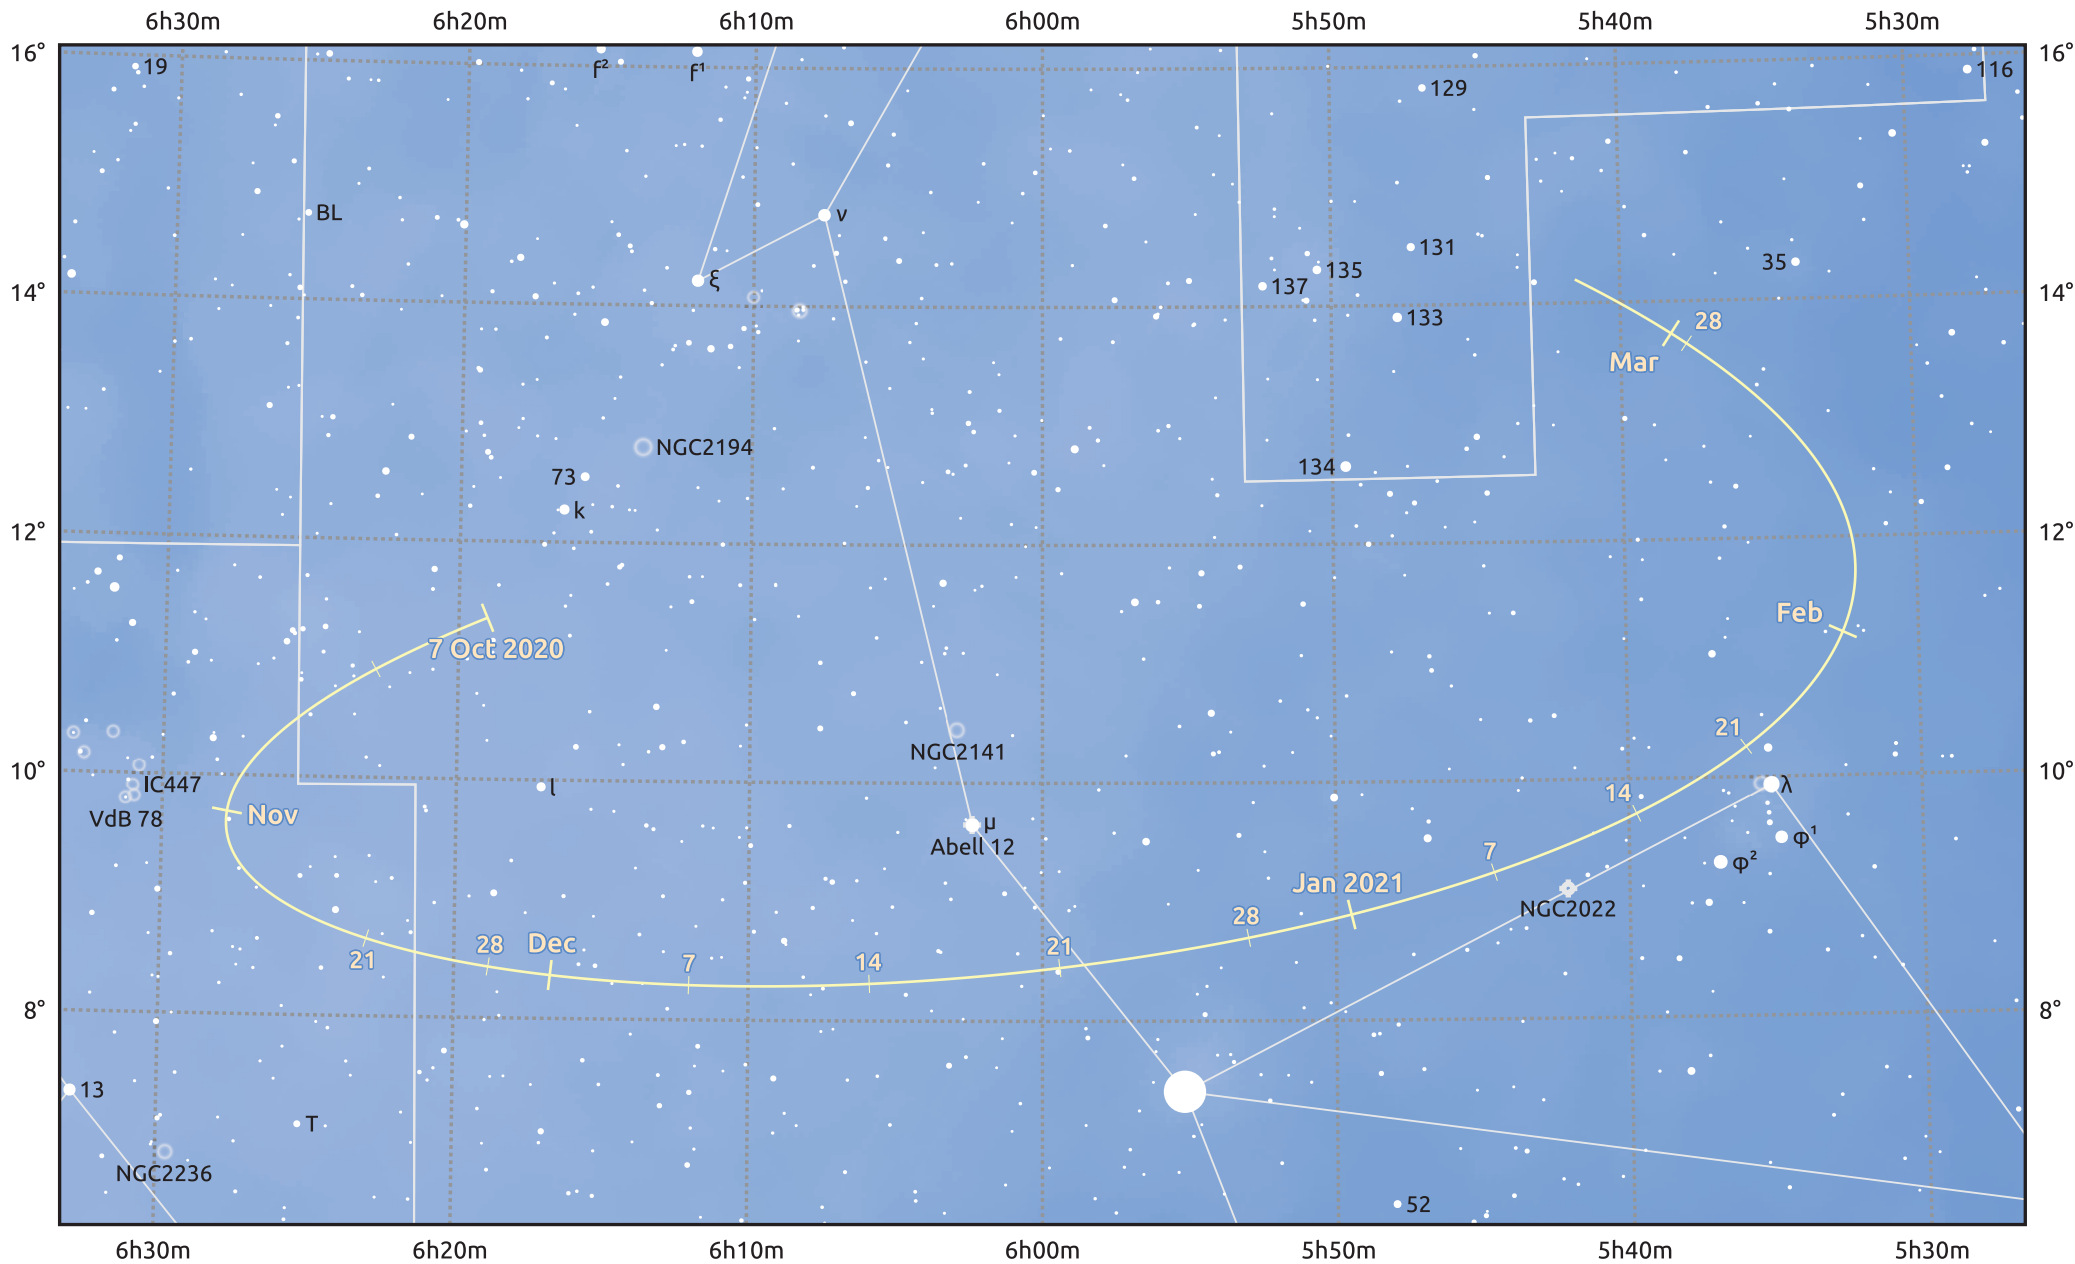

The path of Asteroid 39 Laetitia around opposition on 21 Dec 2020

© Dominic Ford 2011–2025. Date markers placed at midnight UTC. Downloaded from <https://in-the-sky.org>

Magnitude scale: ● 9.0 ● 8.0 ● 7.0 ● 6.0 ● 5.0 ● 4.0 ● 3.0 ● 2.0 ● 1.0 ● 0.0

— Ecliptic Plane

- Galaxy
- Bright nebula
- Open cluster
- Globular cluster
- ◆ Planetary nebula

Date	Mag
2020 Nov 1	10.5
2020 Dec 1	10.0
2020 Dec 8	9.9
2021 Jan 1	9.9
2021 Feb 1	10.5
2021 Feb 19	10.9
2021 Mar 1	11.1