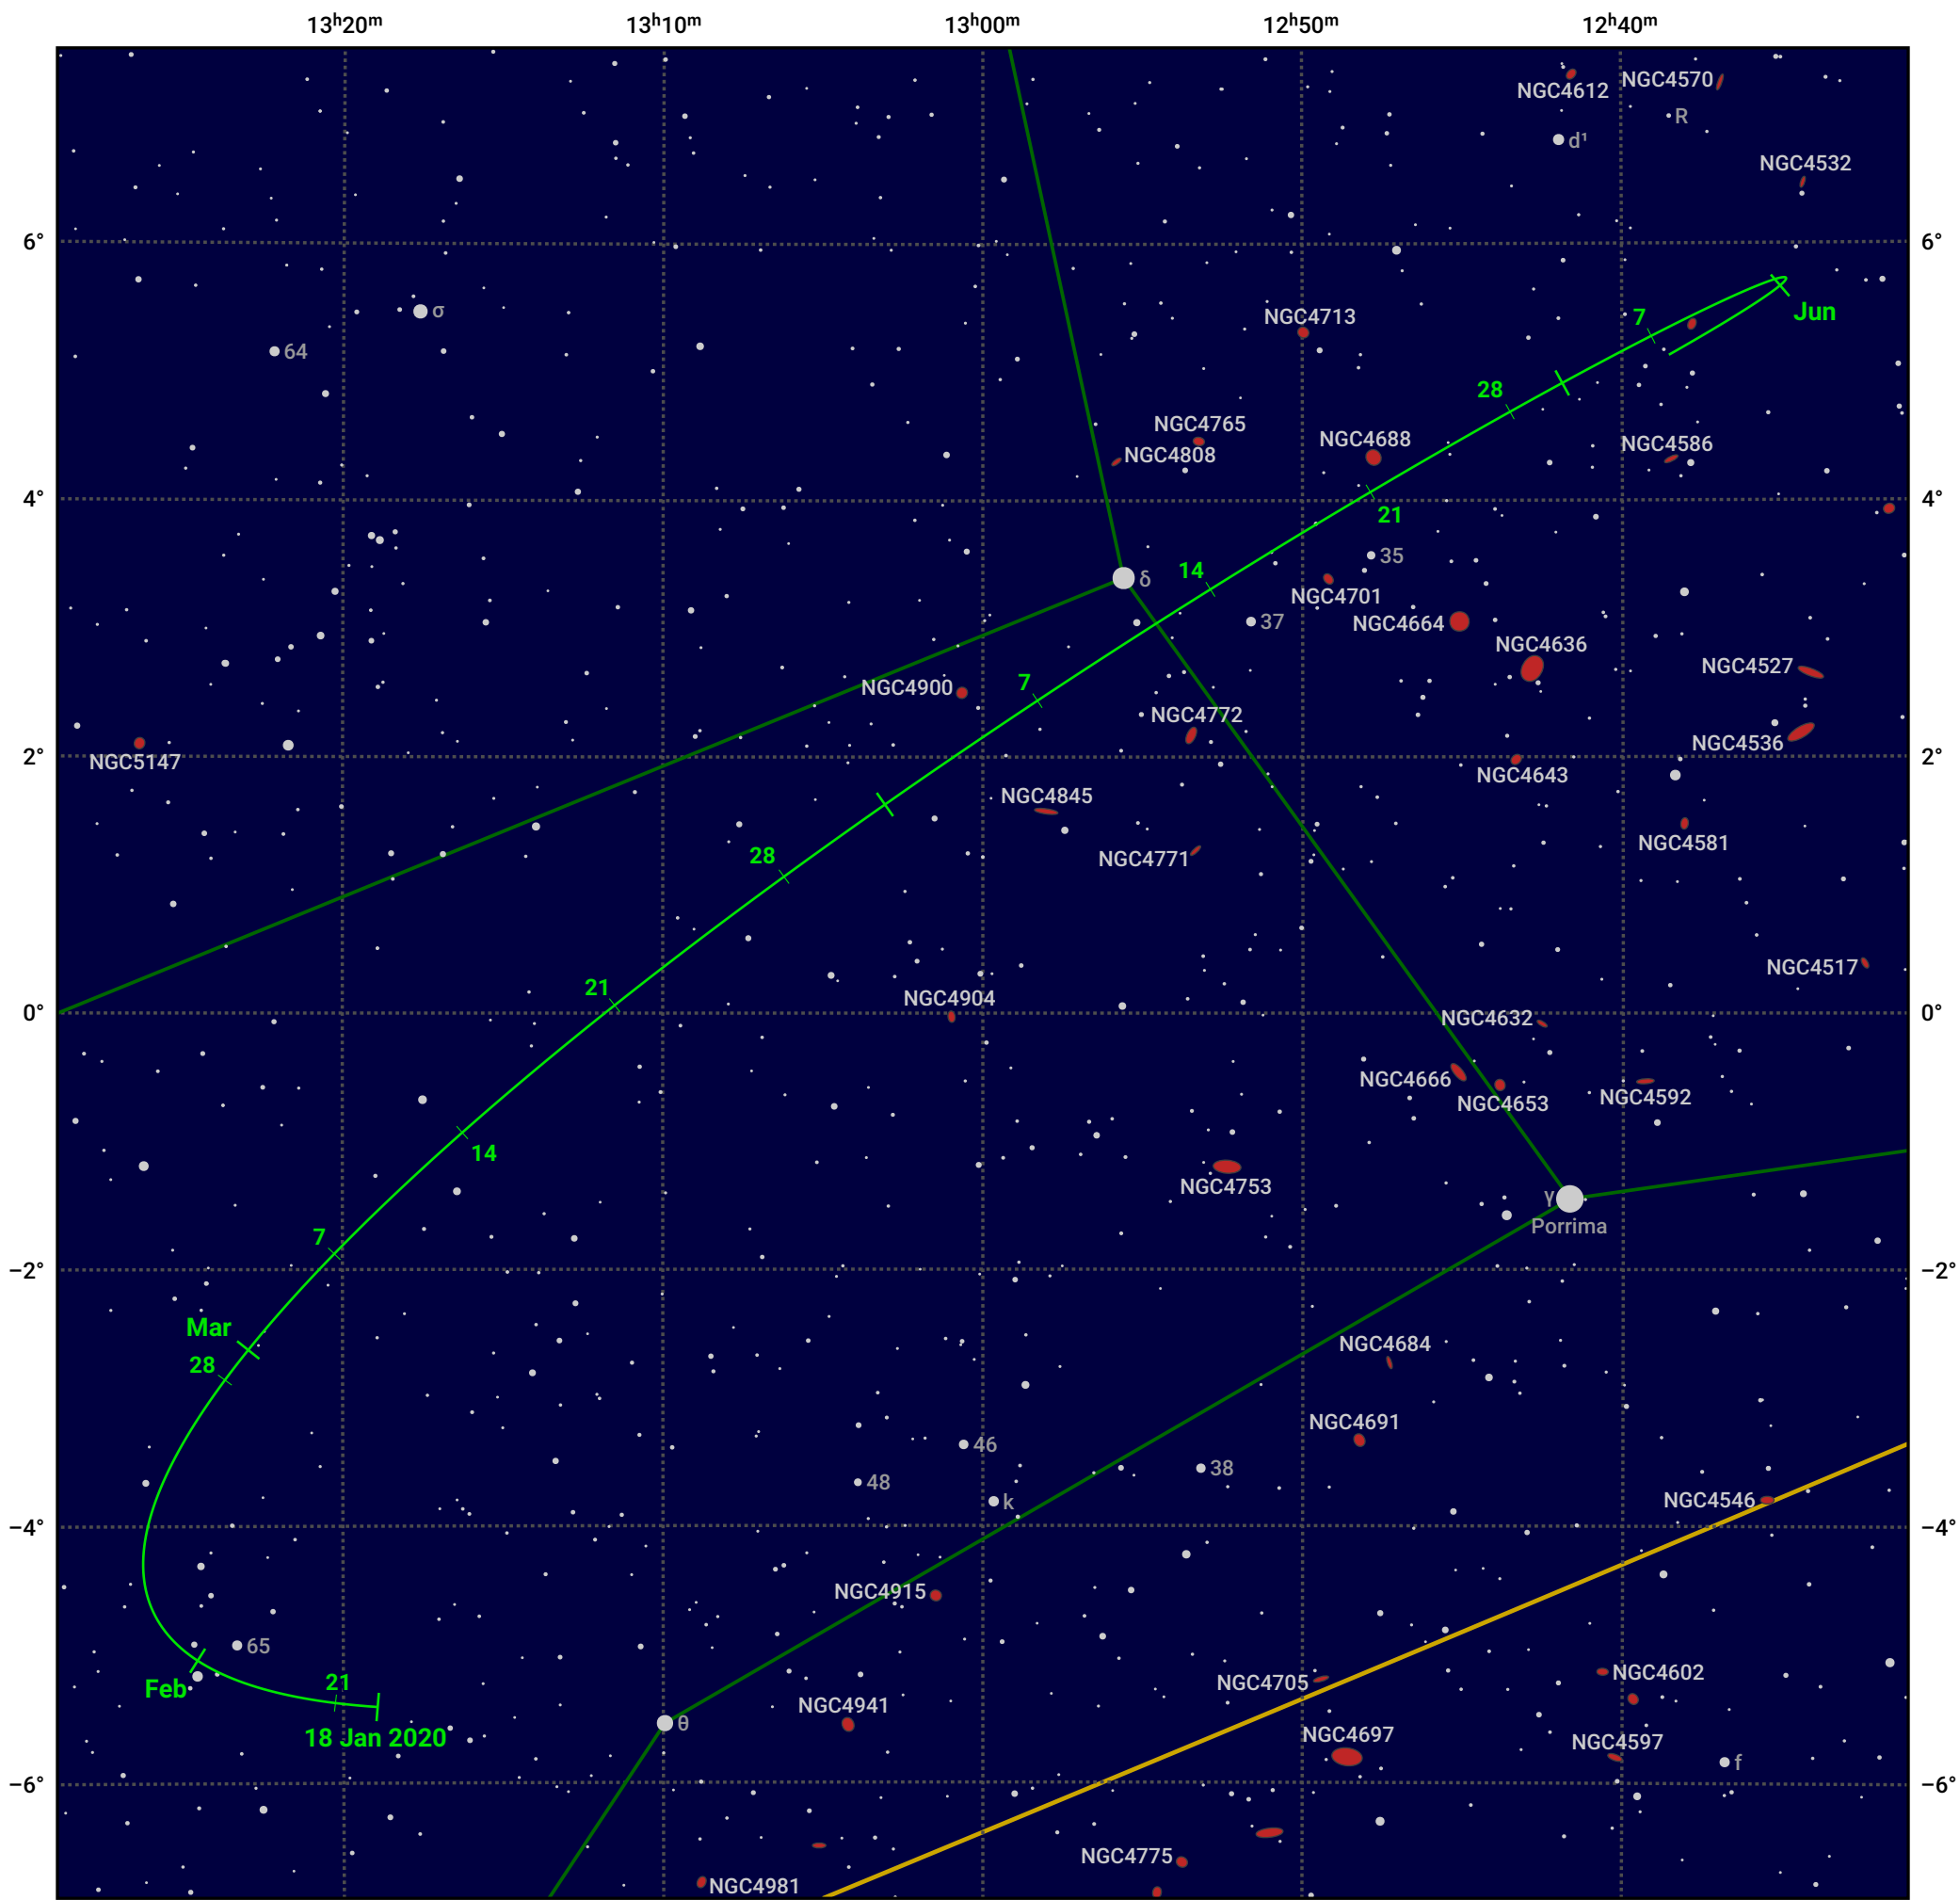

# The path of Asteroid 3 Juno around opposition on 2 Apr 2020

© Dominic Ford 2011–2024. Date markers placed at midnight UTC. Downloaded from <https://in-the-sky.org>

Magnitude scale: 10.0 9.0 8.0 7.0 6.0 5.0 4.0 3.0 2.0

— Ecliptic Plane

Galaxy Bright nebula Open cluster Globular cluster

Date	Mag
2020 Feb 1	10.4
2020 Mar 1	10.0
2020 Mar 25	9.5
2020 Apr 1	9.5
2020 May 1	10.1
2020 May 26	10.6
2020 Jun 1	10.7