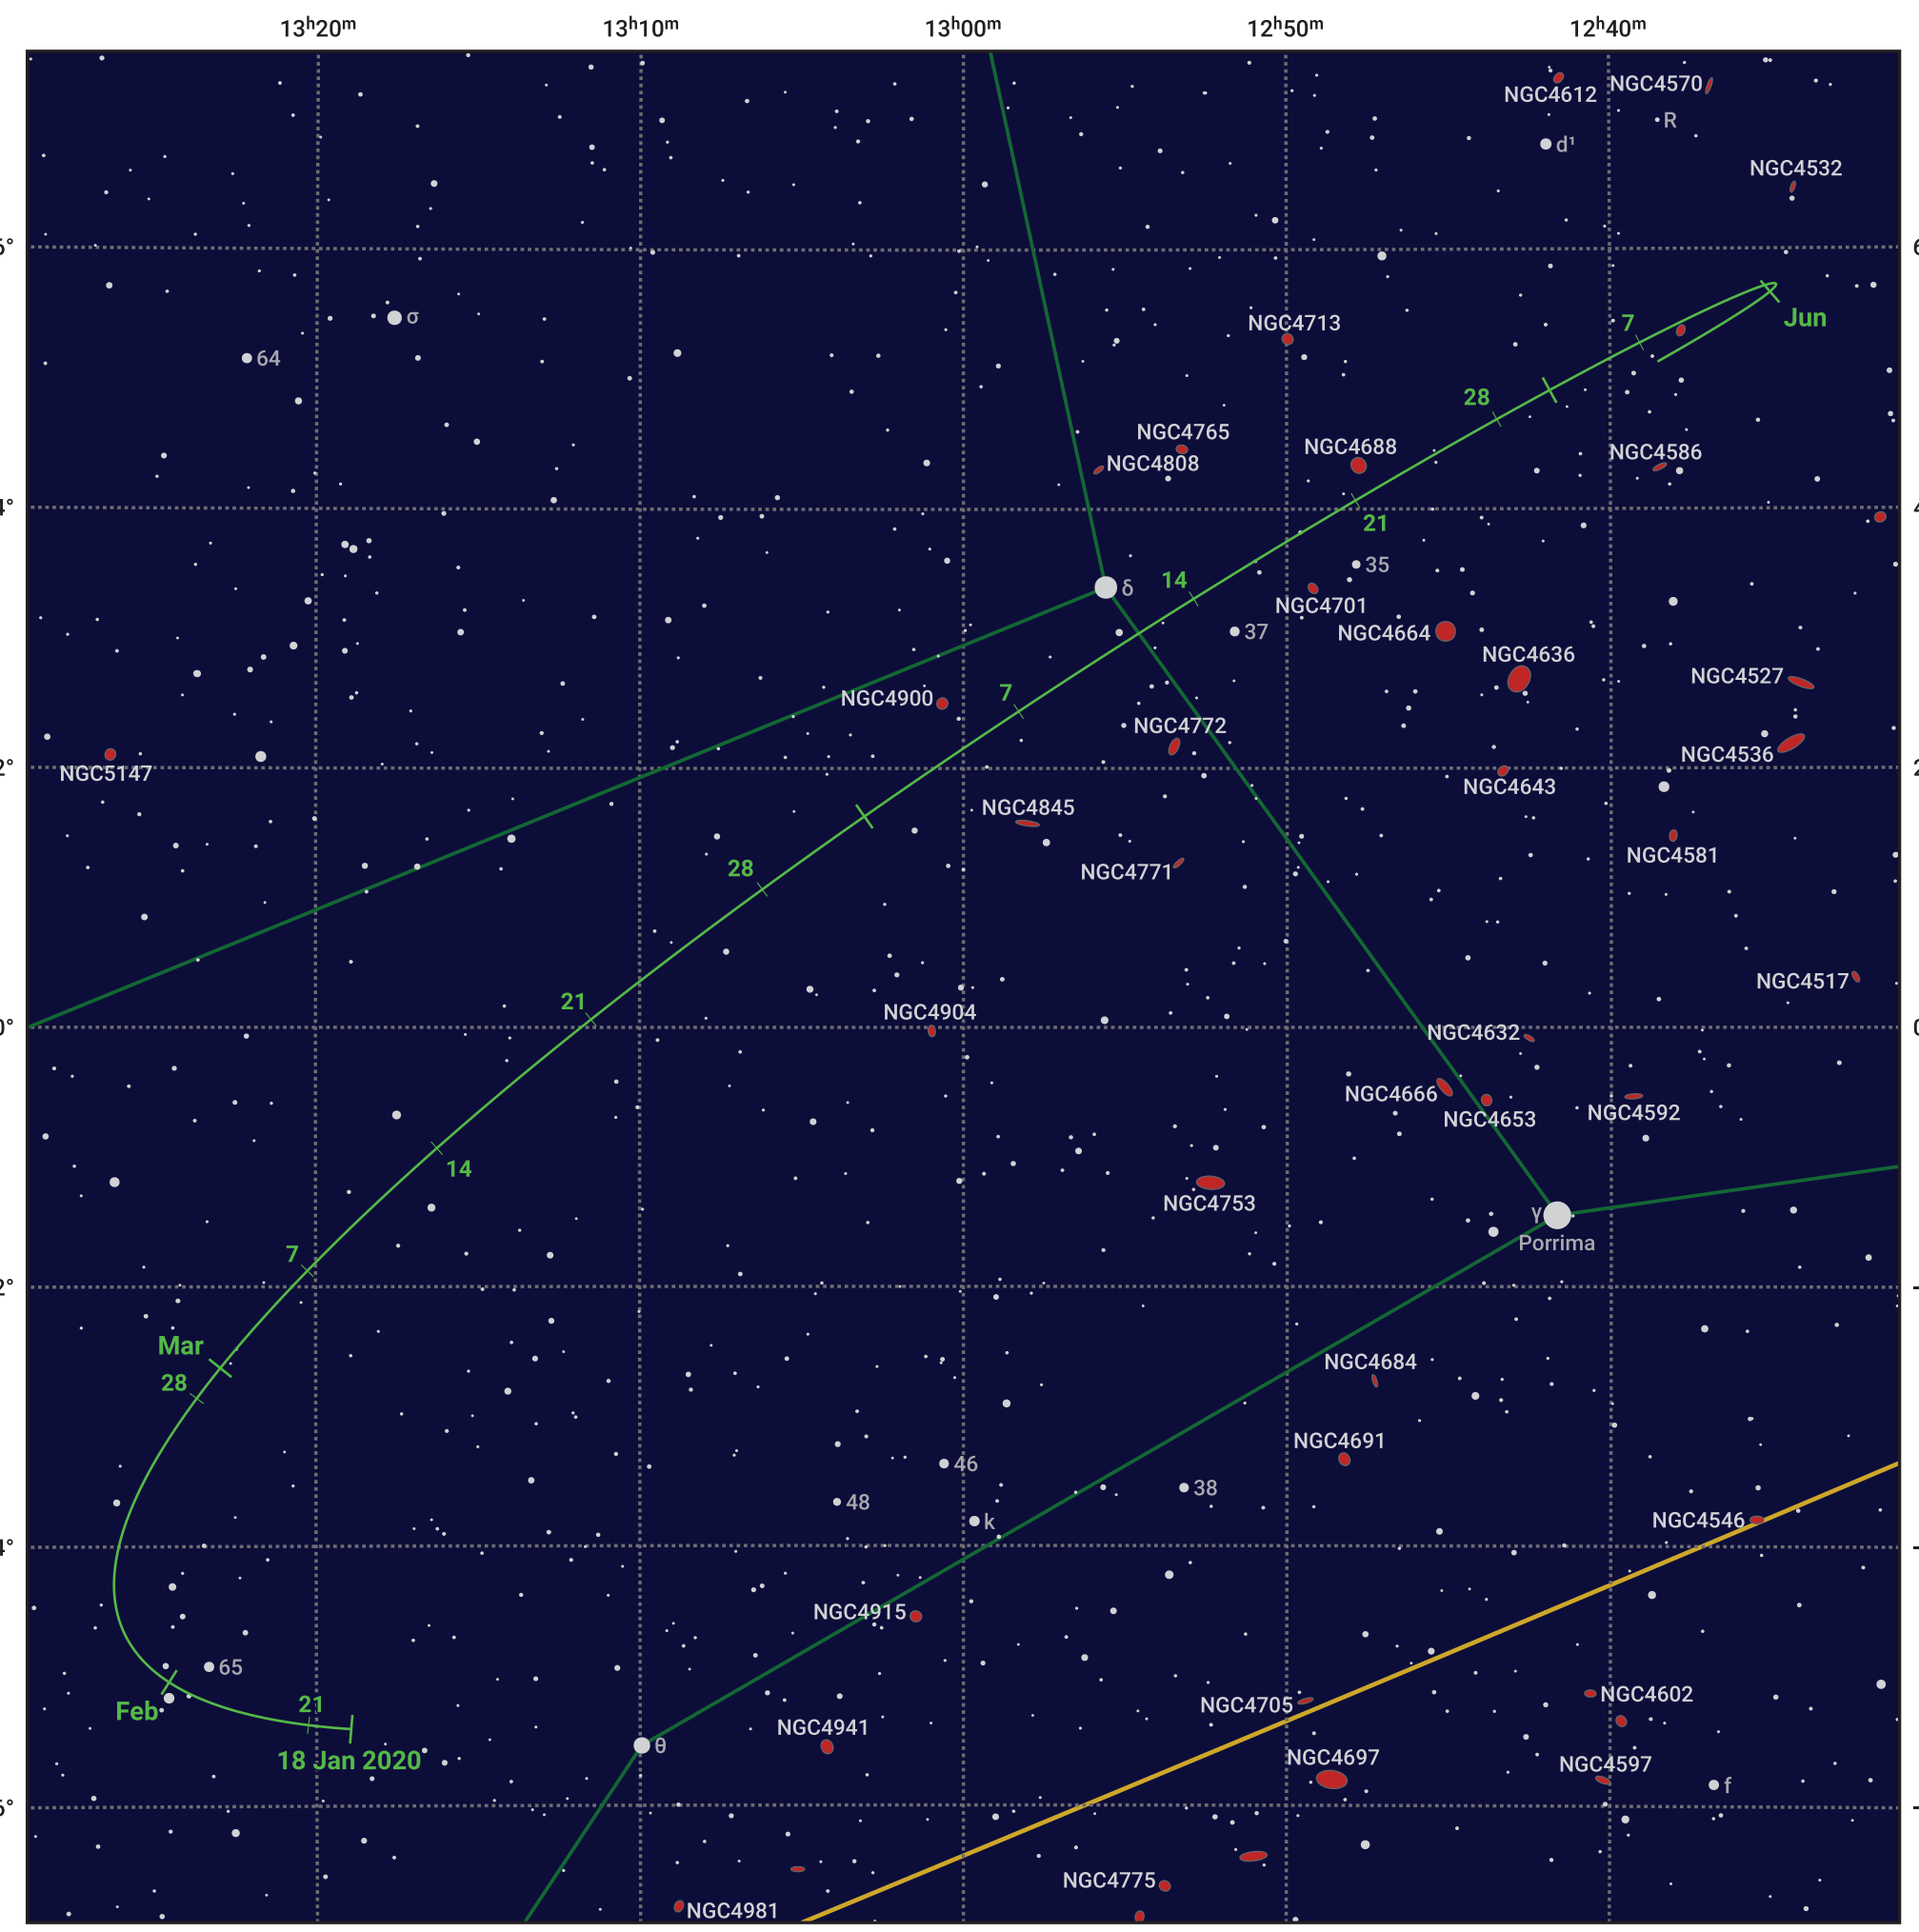

# The path of Asteroid 3 Juno around opposition on 2 Apr 2020

© Dominic Ford 2011–2024. Date markers placed at midnight UTC. Downloaded from <https://in-the-sky.org>

Magnitude scale: 10.0 9.0 8.0 7.0 6.0 5.0 4.0 3.0 2.0

— Ecliptic Plane

- Galaxy
- Bright nebula
- Open cluster
- ⊕ Globular cluster

Date	Mag
2020 Feb 1	10.4
2020 Mar 1	10.0
2020 Mar 25	9.5
2020 Apr 1	9.5
2020 May 1	10.1
2020 May 26	10.6
2020 Jun 1	10.7