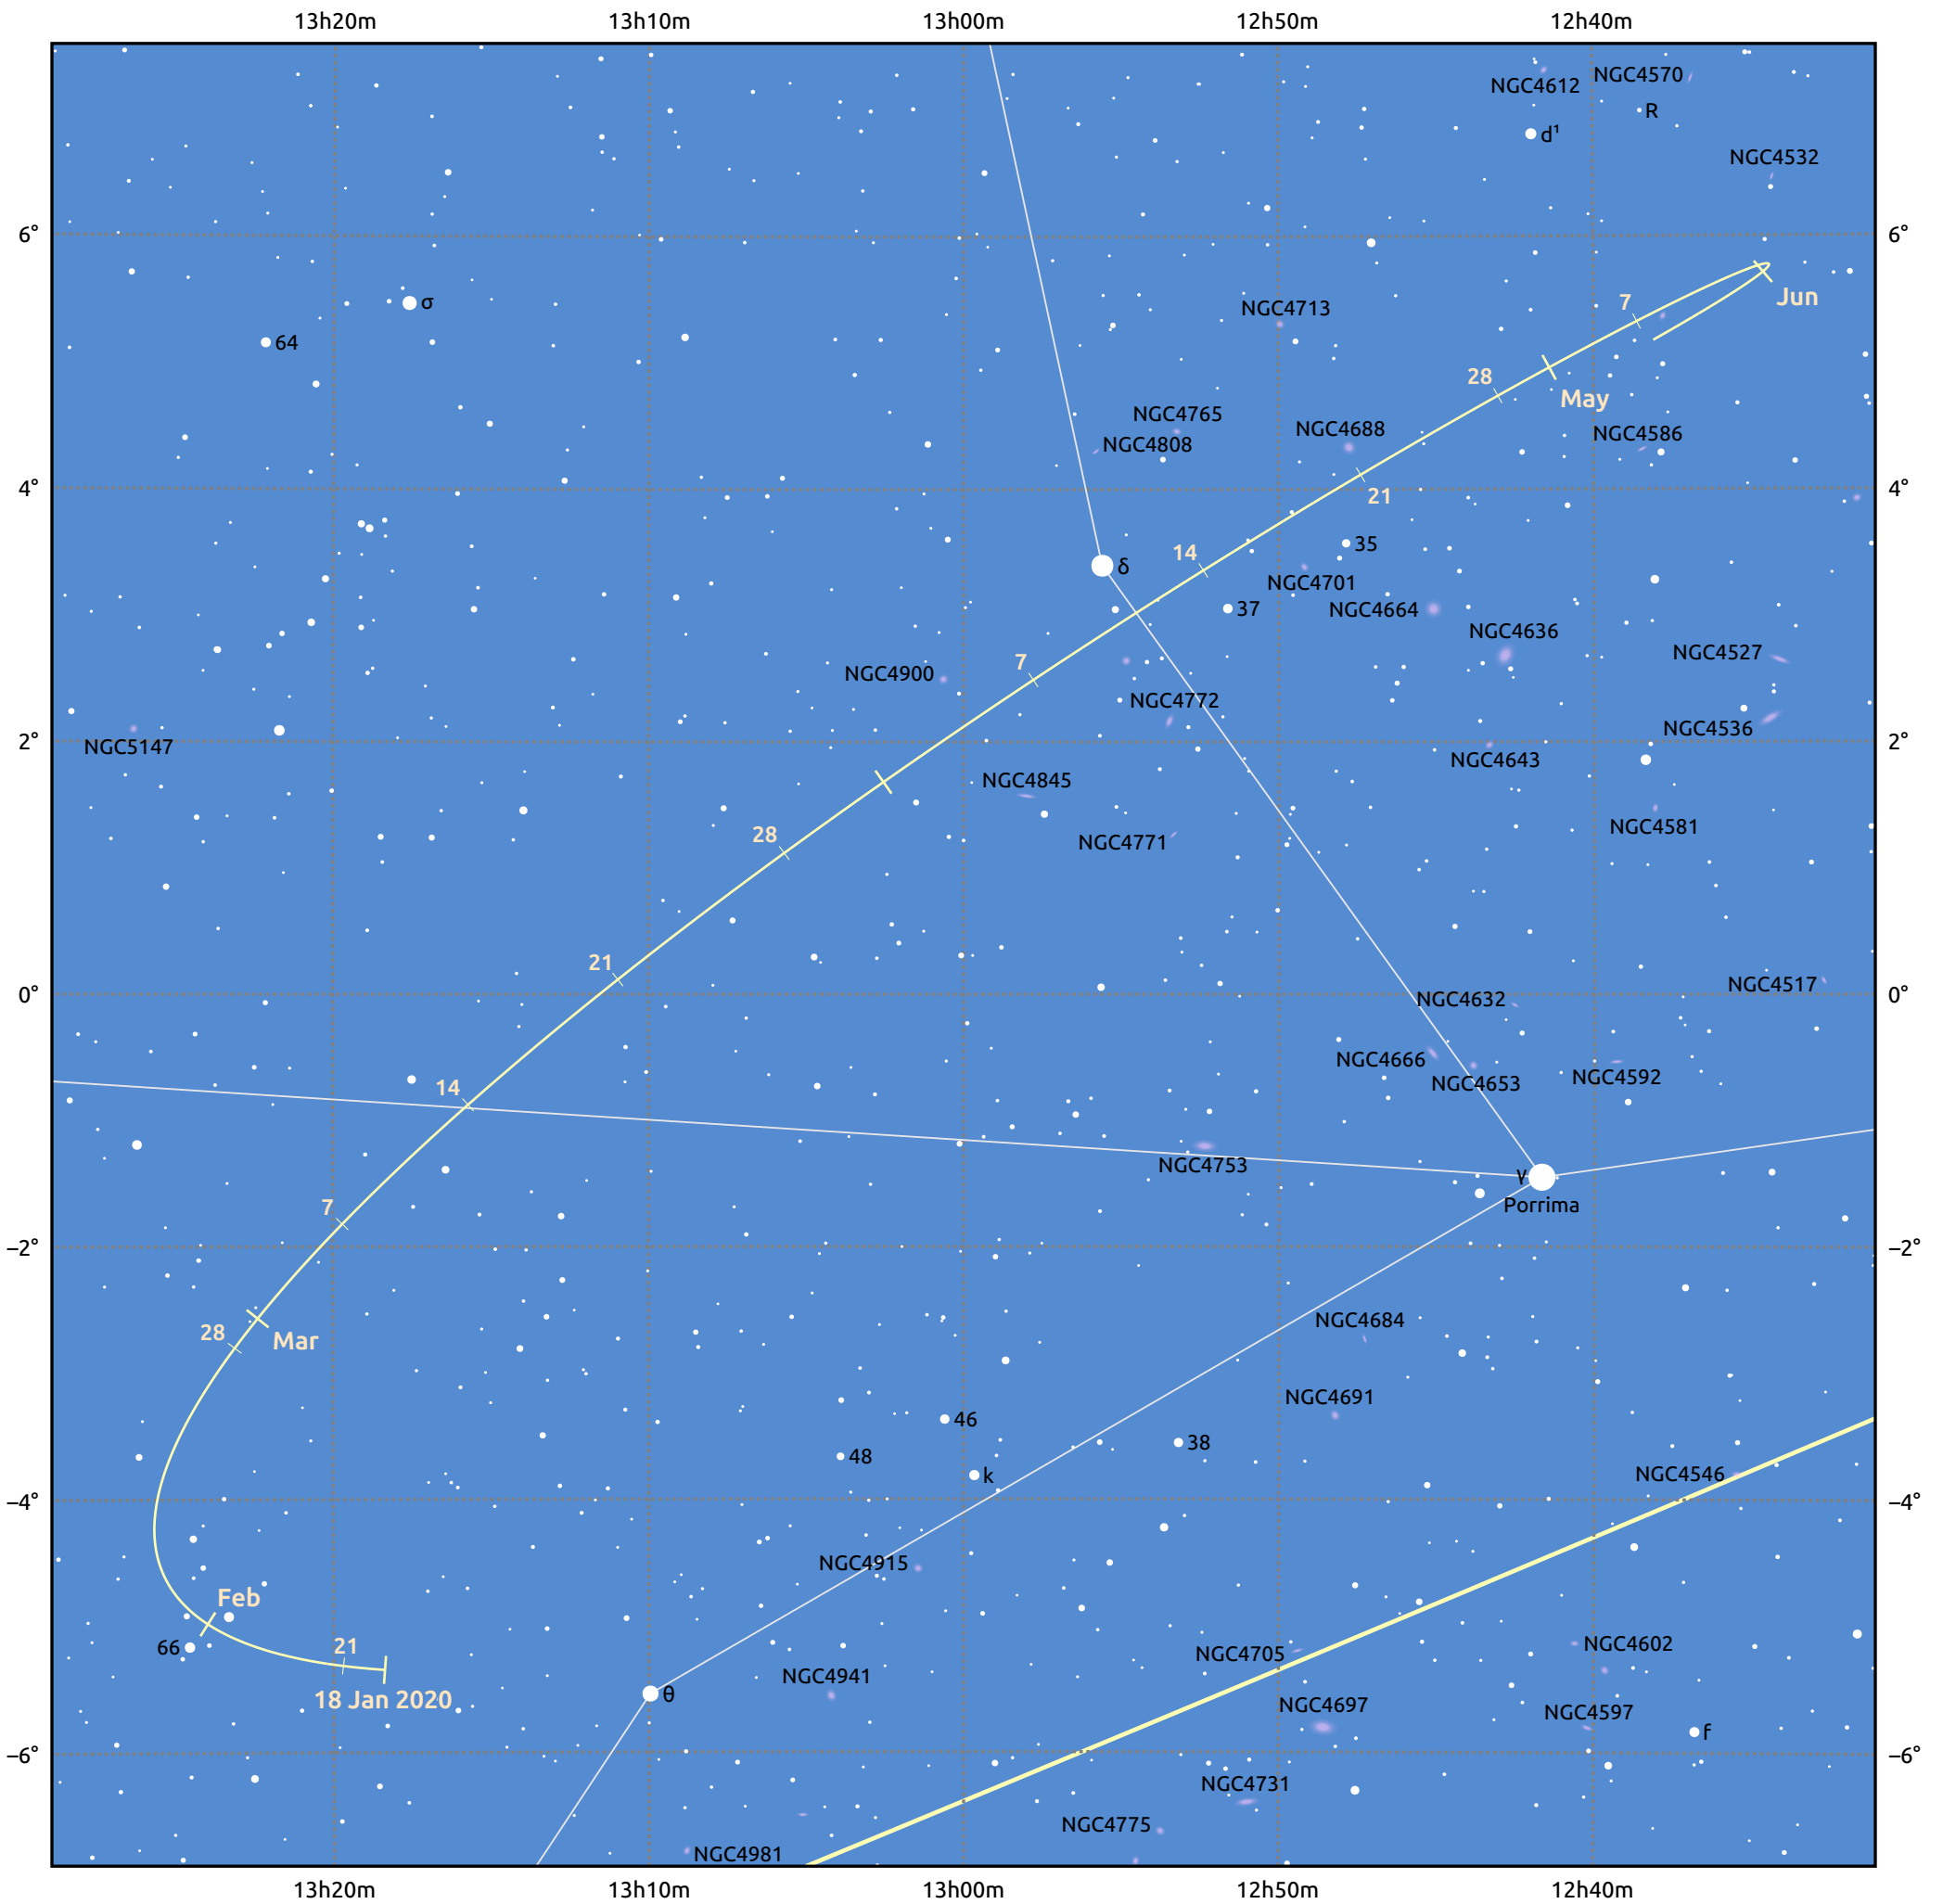

The path of Asteroid 3 Juno around opposition on 2 Apr 2020

© Dominic Ford 2011–2025. Date markers placed at midnight UTC. Downloaded from <https://in-the-sky.org>

Magnitude scale: 10.0 9.0 8.0 7.0 6.0 5.0 4.0 3.0 2.0

Ecliptic Plane

Galaxy Bright nebula Open cluster Globular cluster Planetary nebula

Date	Mag
2020 Feb 1	10.4
2020 Mar 1	10.0
2020 Mar 25	9.5
2020 Apr 1	9.5
2020 May 1	10.1
2020 May 26	10.6
2020 Jun 1	10.7