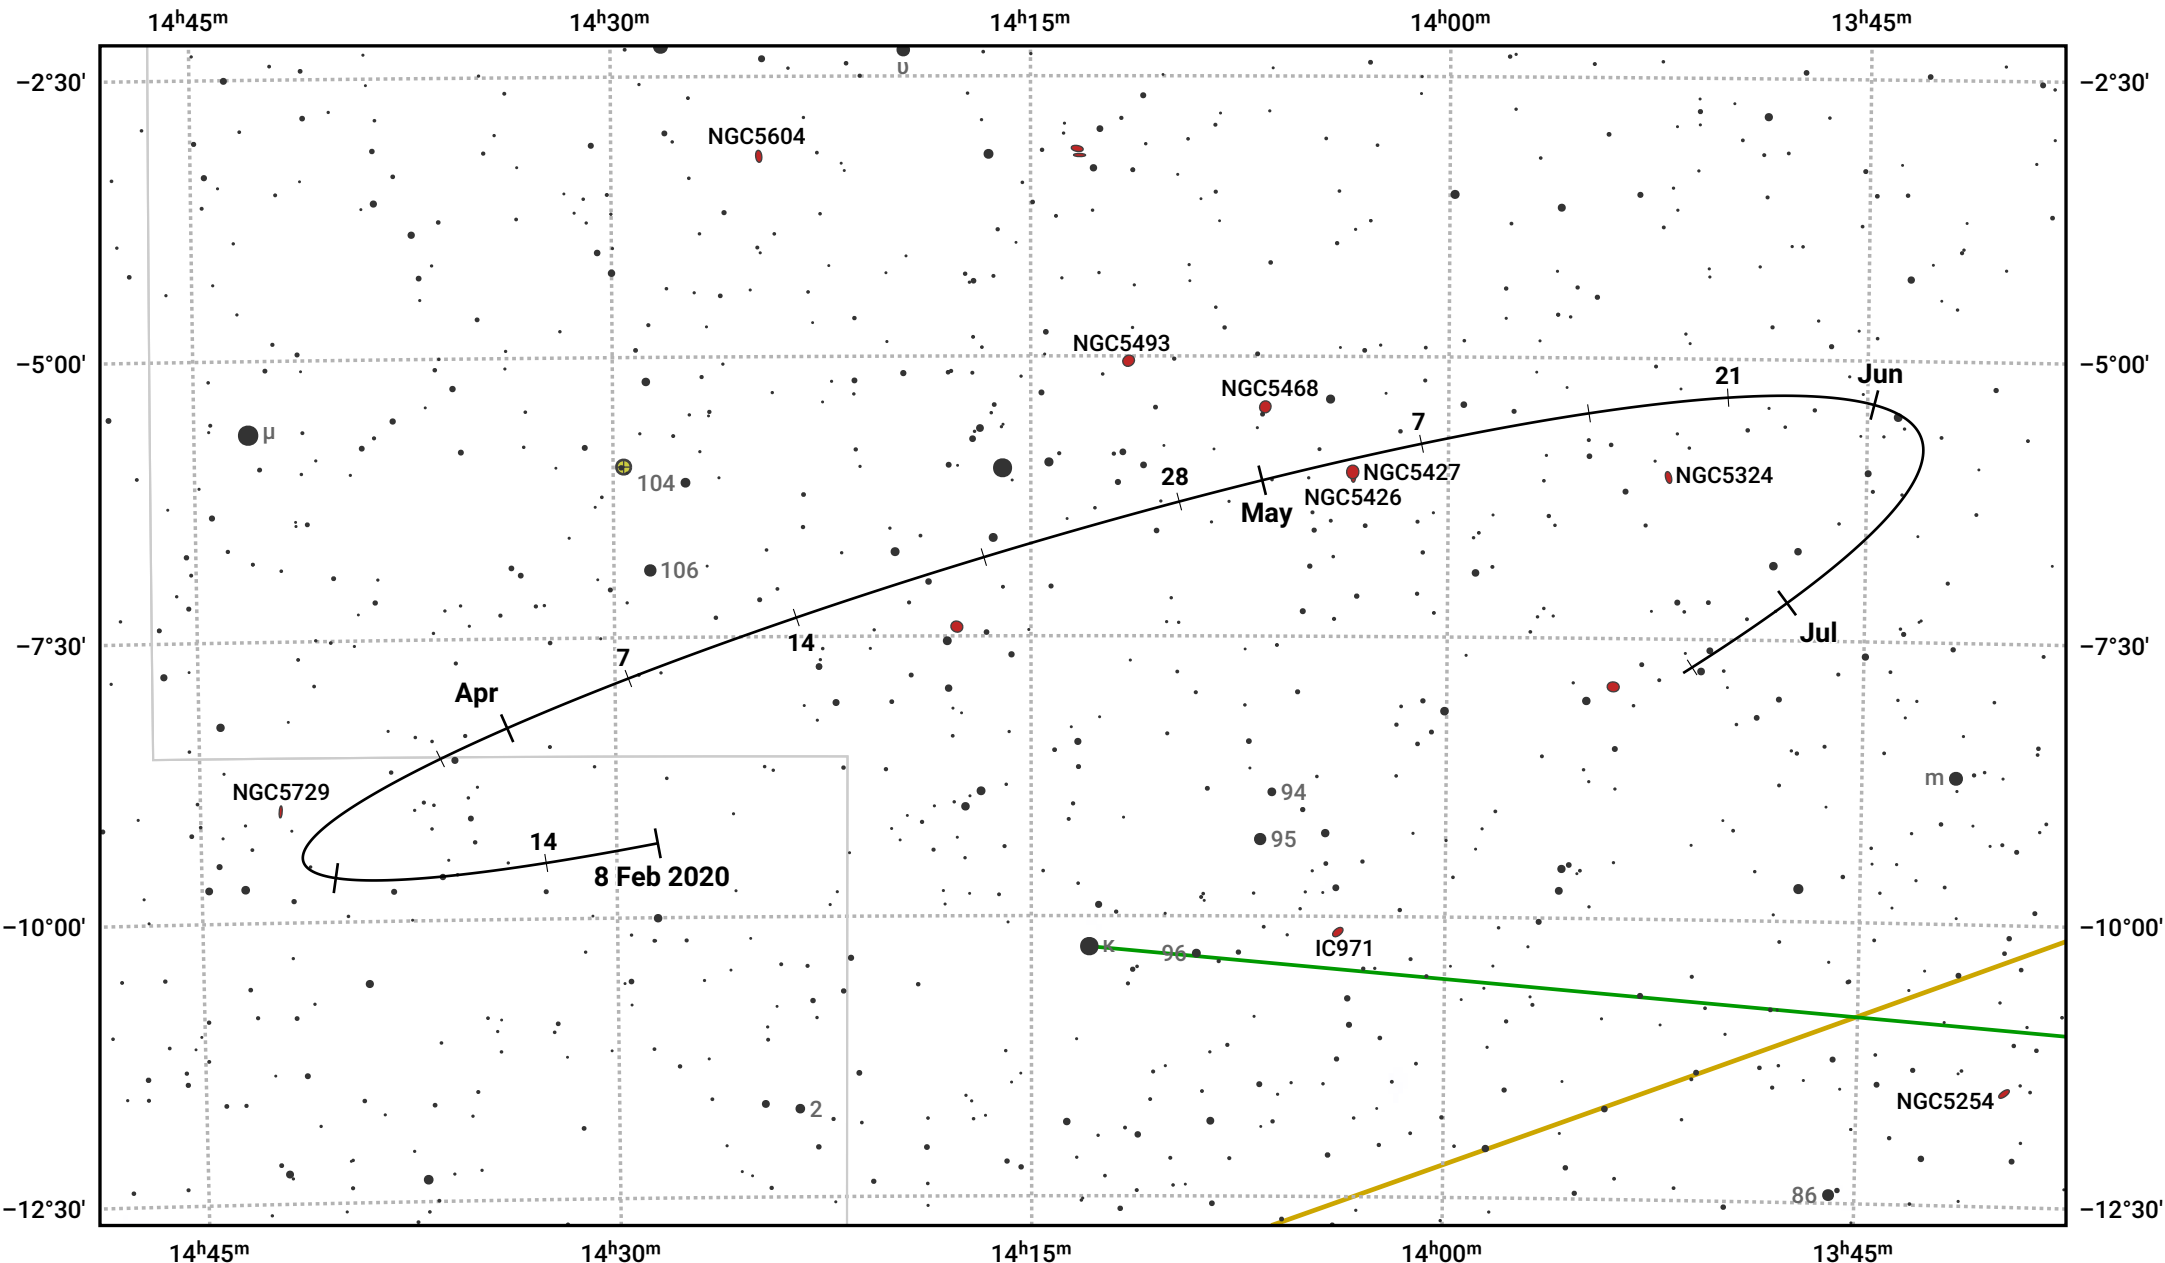

The path of Asteroid 40 Harmonia around opposition on 23 Apr 2020

© Dominic Ford 2011–2024. Date markers placed at midnight UTC. Downloaded from <https://in-the-sky.org>

Magnitude scale: 10.0 9.0 8.0 7.0 6.0 5.0 4.0 3.0

— Ecliptic Plane

Galaxy Bright nebula Open cluster Globular cluster

Date	Mag	Phase
2020 Mar 1	10.6	97%
2020 Mar 28	10.0	99%
2020 Apr 1	9.9	99%
2020 May 1	9.5	100%
2020 Jun 1	10.2	98%
2020 Jul 1	10.8	96%