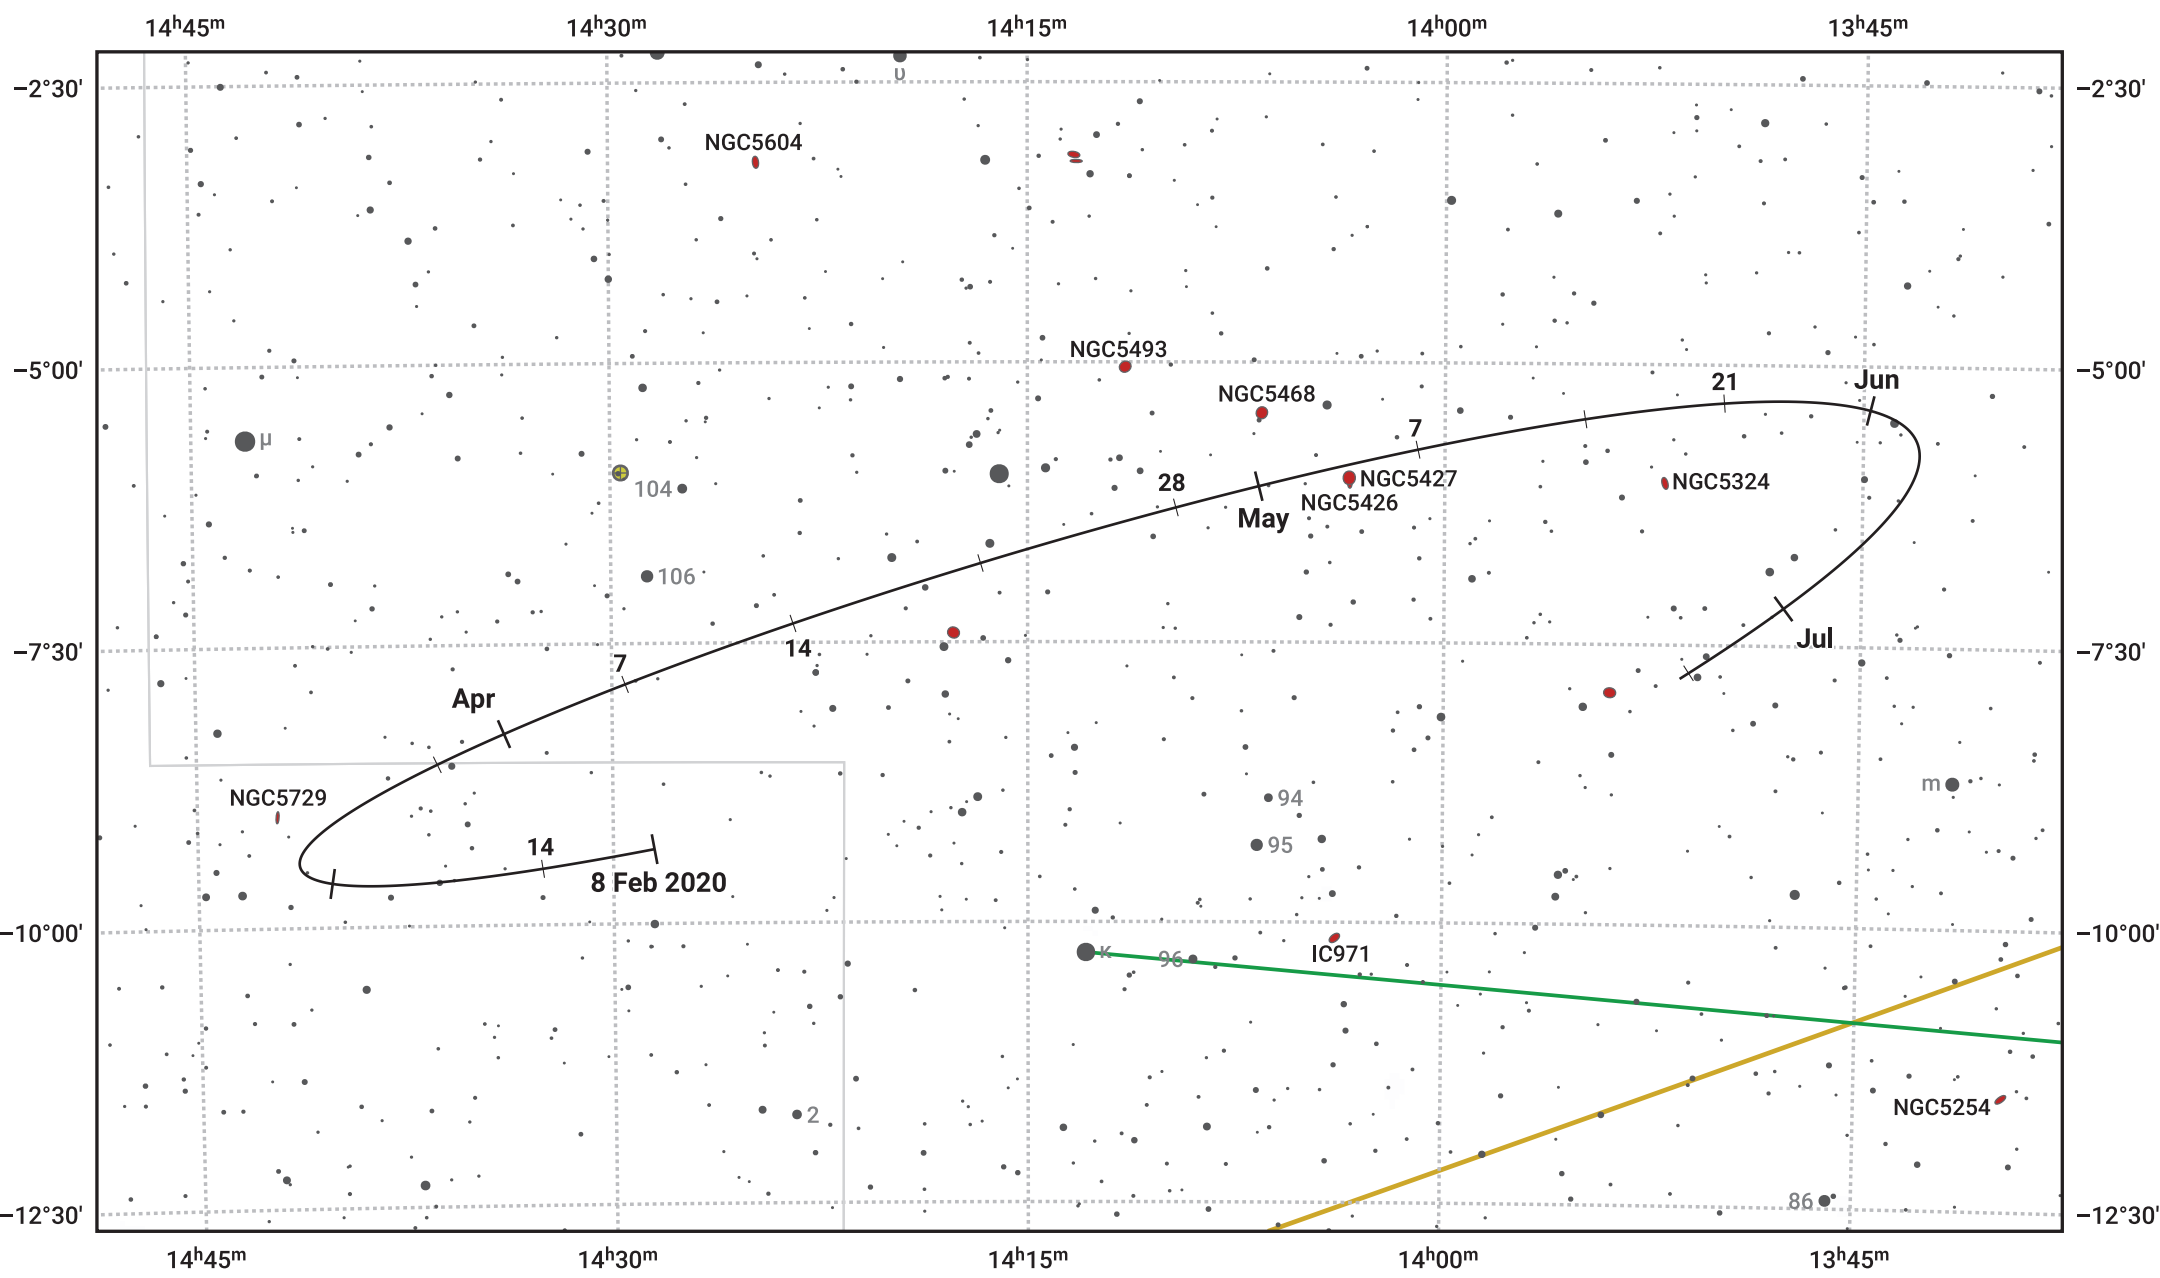

The path of Asteroid 40 Harmonia around opposition on 23 Apr 2020

© Dominic Ford 2011–2024. Date markers placed at midnight UTC. Downloaded from <https://in-the-sky.org>

Magnitude scale: 10.0 9.0 8.0 7.0 6.0 5.0 4.0 3.0

— Ecliptic Plane

Galaxy Bright nebula Open cluster Globular cluster

Date	Mag	Phase
2020 Mar 1	10.6	97%
2020 Mar 28	10.0	99%
2020 Apr 1	9.9	99%
2020 May 1	9.5	100%
2020 Jun 1	10.2	98%
2020 Jul 1	10.8	96%