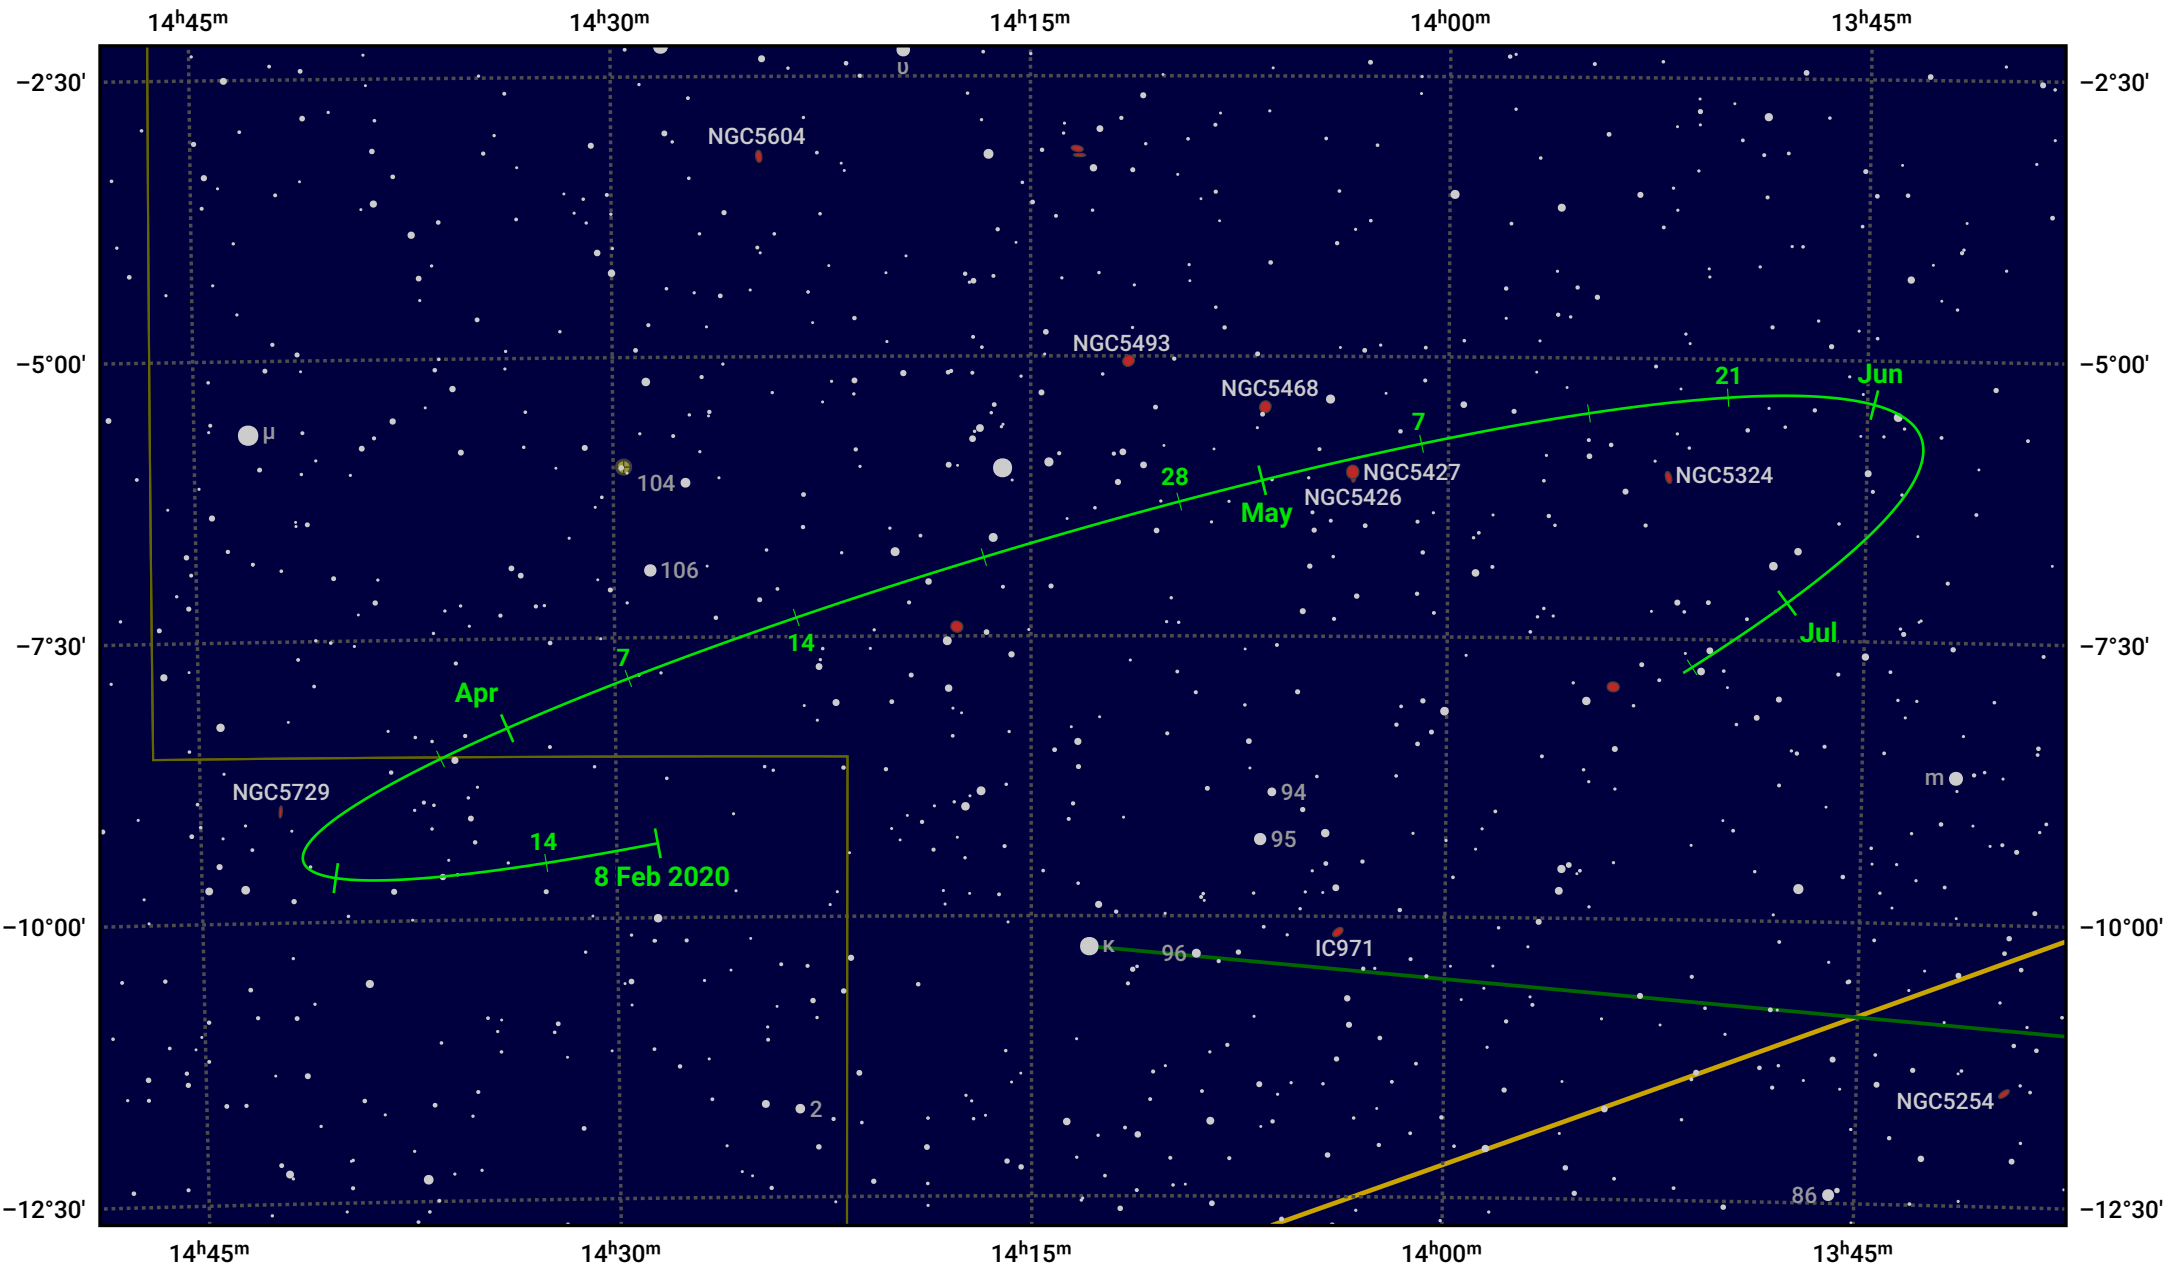

# The path of Asteroid 40 Harmonia around opposition on 23 Apr 2020

© Dominic Ford 2011–2024. Date markers placed at midnight UTC. Downloaded from <https://in-the-sky.org>

Magnitude scale: 10.0 9.0 8.0 7.0 6.0 5.0 4.0 3.0

— Ecliptic Plane

Galaxy    Bright nebula    Open cluster    Globular cluster

Date	Mag	Phase
2020 Mar 1	10.6	97%
2020 Mar 28	10.0	99%
2020 Apr 1	9.9	99%
2020 May 1	9.5	100%
2020 Jun 1	10.2	98%
2020 Jul 1	10.8	96%