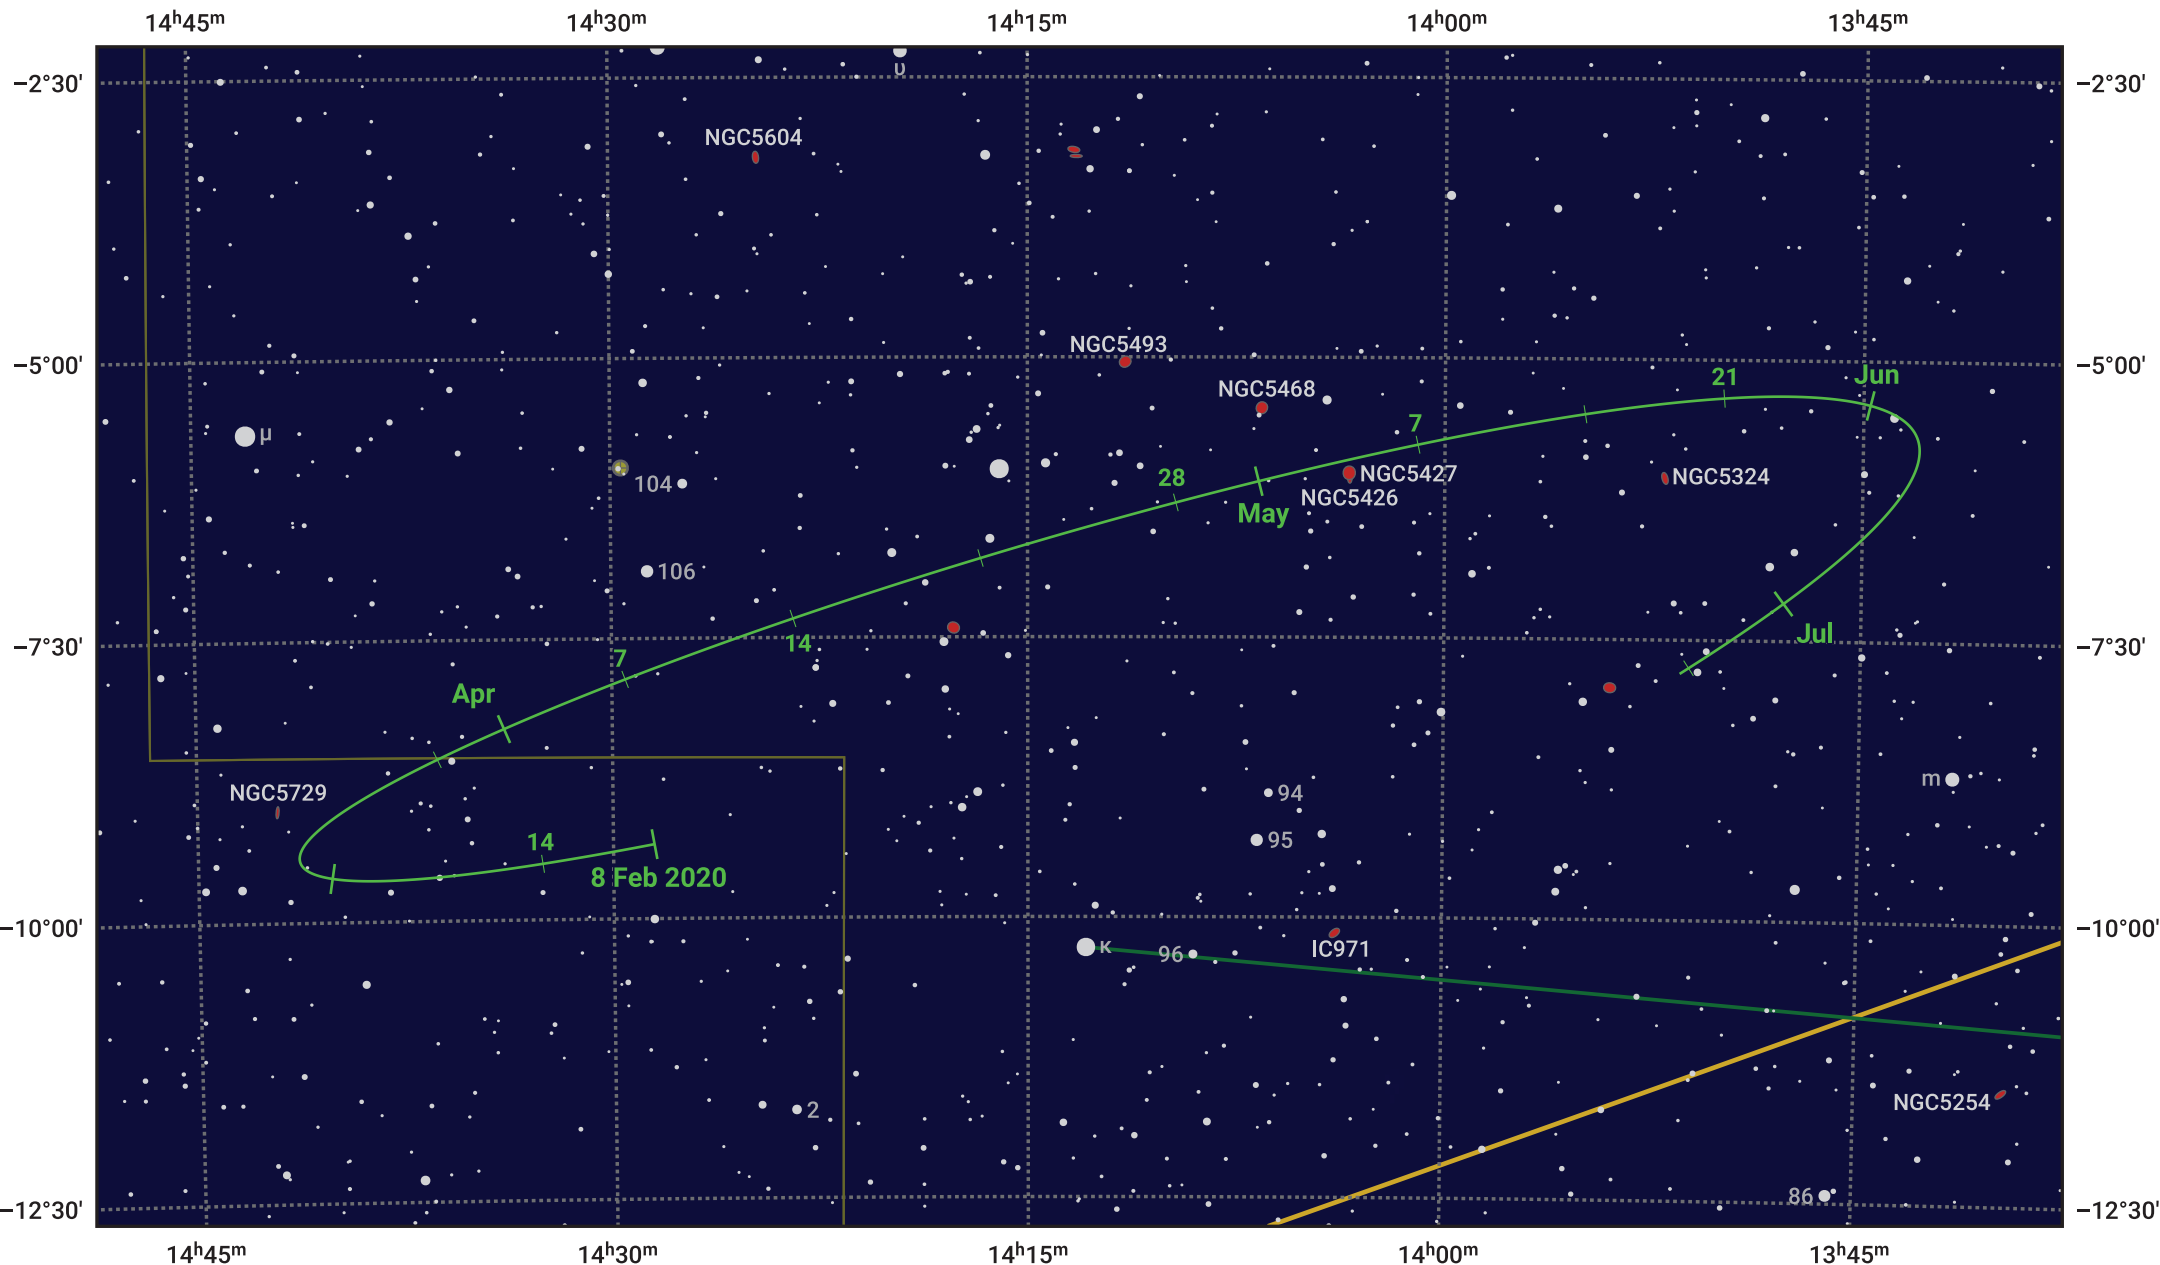

The path of Asteroid 40 Harmonia around opposition on 23 Apr 2020

© Dominic Ford 2011–2024. Date markers placed at midnight UTC. Downloaded from <https://in-the-sky.org>

Magnitude scale: 10.0 9.0 8.0 7.0 6.0 5.0 4.0 3.0

— Ecliptic Plane

Galaxy Bright nebula Open cluster Globular cluster

Date	Mag	Phase
2020 Mar 1	10.6	97%
2020 Mar 28	10.0	99%
2020 Apr 1	9.9	99%
2020 May 1	9.5	100%
2020 Jun 1	10.2	98%
2020 Jul 1	10.8	96%